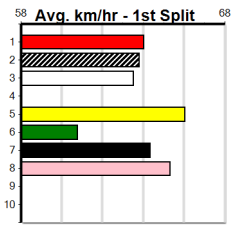

Healesville

GREYHOUND ADOPTION PROGRAM (1-3)

300 Metres
Restricted Win

3

11:39AM
(VIC time)

KRAKEN ATTLILA (5) has turned in some impressive performances here to date and he should be able to burn them off soon after box rise. SPEEDY VILLAIN (7) was smartly placed here last week and he will be on the pace from the outset.

1st $1650
2nd $475
3rd $235

Watchdog Tips: **5** **7** **8** **1** **Bet:** **Trifecta 5,7/1,5,7,8/1,4,5,6,7,8 ($10 - 41.67%)**