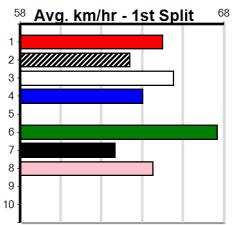

11

2:02PM

(VIC time)

GOLDEN YEARS (6) returned to form here two runs back and he will appreciate the empty draw inside. INVICTUS MURRAY (3) is better than his past few runs and he can work into the mix mid race. INNOCENT DIVA (4) can show early pace at times

1st $1650
2nd $475
3rd $235

Watchdog Tips: 6 3 4 1 Bet: Quinella 6/1,3,4 ($10 for 333.33%)

Main race results table with columns for Form, Box, Weight, Dist, Track, Date, Time, BON, Margin, 1st/2nd (Time), PIR, Checked, Comment, W/R, Split 1, S/P, Grade. Includes details for horses like BARBADOS DREAM, ROAD TO CAIRNS, INVICTUS MURRAY, INNOCENT DIVA, VACANT BOX, GOLDEN YEARS, DANCING ROSE, SWEET ABOUT LILY, and NO RESERVE.