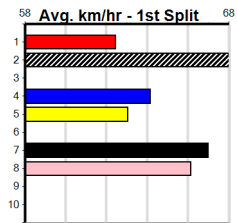

Healesville

TRIALS EVERY WEDNESDAY (275+ RANK)

10

1:40PM

(VIC time)

350 Metres

Grade 5 No Penalty

JAX STAR (8) appears ideally drawn out wide and he will find this easier than his most recent racing.
INDY'S DREAM (2) is racing with confidence and she will be on the pace from the outset. MAN CAVE (5) will be strong in the run home.

1st $1650
2nd $475
3rd $235

Watchdog Tips: **8** **2** **5** **1** **Bet:** **Win 8**

Form Box Weight Dist Track Date Time BON Margin 1st/2nd (Time) PIR Checked Comment W/R Split 1 S/P Grade

1 JOYOUS MOMENT [5] *Better than form, has the right draw, respect* **$10.00**

BK B Jul-19 DAVID BALE JOYOUS

Trainer: Ricky Coleman (Lara)

5th (7)	24.3	385	SHP	R12	06-Sep-21	22.63	21.75	11.00	LSASSENACH (21.91)	M/65	C4	.	.	8.61	$14.20	5
3rd (1)	24.2	425	BEN	R7	11-Sep-21	24.30	24.14	2.00	LMCIVOR BLUEY (24.17)	M/222	.	.	.	6.68	$13.10	T3-5
8th (4)	24.1	390	BAL	R7	18-Sep-21	22.94	22.48	4.50	LASTON PAQUIN (22.64)	M/87	C4	.	.	8.94	$6.90	X45
6th (7)	23.8	390	BAL	R4	20-Sep-21	23.18	22.69	6.50	LESENOR SENOR (22.72)	M/66	C1	.	.	8.72	$8.40	T3-5

Owner(s): The Joyous (SYN), D Martin, F Martin

Winning Boxes

1	2	3	4	5	6	7	8
1			1	1			1
Prize	$5,785.00						
Best	NBT						
Starts	28-4-2-3						
Trk/Dst	1-0-0-0						
APM	$3401						

2 INDY'S DREAM [5] *Racing with confidence, early speed, danger* **$2.60**

BK B Jan-18 HAY FERGUS MISS BETSY

Trainer: Garry Johnson (Chum Creek)

1st (4)	27.3	350	HVL	R8	26-Aug-21	19.75	19.67	1.00	MUMMA'S BEAR/BLAIR'S	Q/1	.	.	.	6.63	$5.40	T3-5
2nd (4)	27.1	350	HVL	R8	03-Sep-21	19.56	19.45	1.75	L'AI'R'S TULIP (19.45)	M/2	.	.	.	6.68	$5.20	T3-5
6th (3)	27.0	350	HVL	R8	10-Sep-21	19.91	19.57	3.00	MUMMA'S BEAR (19.71)	M/4	.	.	.	6.69	$2.10	T3-5
4th (2)	27.8	350	HVL	R6	24-Sep-21	19.87	19.50	4.50	BLAIR'S TULIP (19.56)	M/3	C2	.	.	6.69	$3.90	T3-5

Owner(s): M Lewis

Winning Boxes

1	2	3	4	5	6	7	8
1	2		4		1		
Prize	$9,940.00						
Best	19.43						
Starts	33-8-6-2						
Trk/Dst	18-5-4-1						
APM	$3401						

3 *** VACANT BOX ***

Trainer:
Owner(s):

4 BEACH MASTER [5] **** SCRATCHED **** **$8.00**

BK D Jul-18 FERNANDO BALE GLAMOROUS OPAL

Trainer: Shara Quinlan (Rushworth)

7th (4)	31.5	385	SHP	R11	09-Sep-21	22.67	21.96	4.75	LMR. DAVER (22.34)	M/56	C6	.	.	8.58	$4.10	5
1st (1)	31.8	385	SHP	R9	14-Sep-21	21.94	21.76	1.75	TAT WARBY (22.05)	M/11	C1	.	.	8.18	$2.80	5
6th (1)	31.8	400	GEL	R7	21-Sep-21	23.24	22.58	9.50	JOYOUS PROMISE (22.58)	M/44	C1	.	.	8.71	$10.50	5
8th (7)	31.8	400	SHP	R8	25-Sep-21	26.24	25.67	8.50	TRICKSTER CABANG (25.68)	M/444	C4	.	.	6.76	$10.70	5

Owner(s): J Accurso

Winning Boxes

1	2	3	4	5	6	7	8
1	2					1	2
Prize	$11,395.00						
Best	NBT						
Starts	53-8-6-4						
Trk/Dst	1-0-0-0						
APM	$4286						

5 MAN CAVE [5] *Strong type, small field suits, can threaten* **$7.50**

BK D Feb-19 KINDA CRUEL RED STUNNING VIEW

Trainer: Peter Martinovic (Koo Wee Rup)

2nd (3)	32.7	300	HVL	R11	30-Aug-21	16.72	16.53	1.25	NOTORIOUS (16.63)	M/2	C5	.	.	3.91	$30.30	5
5th (8)	32.3	400	WGL	R10	02-Sep-21	23.26	22.38	7.00	STAR NIGHT (22.79)	S/65	C2	.	.	8.67	$8.90	5
3rd (2)	32.2	400	WGL	R10	17-Sep-21	23.28	22.53	6.50	YOUR EMBRACE (22.85)	S/32	.	.	.	8.74	$21.00	5
5th (2)	32.3	400	WGL	R11	21-Sep-21	23.14	22.62	4.25	GRAYDEN (22.84)	M/65	C5	.	.	8.65	$19.20	5

Owner(s): BACHELOR CLUB (SYN), P Martinovic, J Martinovic, J Martinovic

Winning Boxes

1	2	3	4	5	6	7	8
	1						3
Prize	$6,470.00						
Best	FSTD						
Starts	34-4-7-5						
Trk/Dst	0-0-0-0						
APM	$3774						

6 *** VACANT BOX ***

Trainer:
Owner(s):