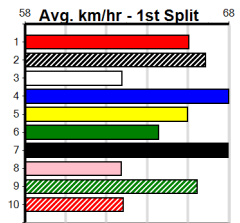

WILD GRAINS BAKERY FINAL

350 Metres

Maiden Final

2

11:22AM

(VIC time)

1st $1650
2nd $475
3rd $235

DEWANA BE DEAN (2) turned in a strong performance to win here last week in 19.97 and he will continue to improve with more racing. DEWANA MILO (4) was dominant here last week and he just needs a little room in the early stages of the race.

Watchdog Tips: **2** **4** **5** **7** **Bet:** Trifecta 2,4/2,4,5,7/1,2,4,5,6,7 ($10 - 41.67%)

Form	Box	Weight	Dist	Track	Date	Time	BON	Margin	1st/2nd (Time)	PIR	Checked	Comment	W/R	Split 1	S/P	Grade	Winning Boxes							
1 THREE FEET AWAY [M] <i>Far from disgraced last week, can run a drum</i>																	$7.50							
WBK	D			Apr-19	FERNANDO BAILE				YOU BUG ME								1	2	3	4	5	6	7	8
Trainer: David McKenzie (Tynong North)																	Prize Best $290.00							
4th (5) 30.5 400 WGL R2 14-Sep-21 23.34 22.00 6.00LGOTHAM BARONESS (22.95) M/23 C1 . . 8.63 $10.30 M																	Starts 2-0-1-0							
2nd (1) 31.0 350 HVL R3 21-Sep-21 20.23 19.79 2.25LDEWANA MILO (20.07) M/2 C5 . . 6.72 $10.50 MH																	Trk/Dst 1-0-1-0							
Owner(s): L Scanlan																	APM $290							
2 DEWANA BE DEAN [7] <i>Strong heat winner, draw suits, go close</i>																	$4.60							
BK	D			Feb-20	MY REDEEMER				DEWANA LASS								1	2	3	4	5	6	7	8
Trainer: Matthew Dewan (Carrum Downs)																	Prize Best $1,000.00							
7th (4) 33.9 350 HVL R3 12-Sep-21 20.19 18.88 12.00LORSON MICK (19.39) M/6 C4 . . 6.89 $22.70 MH																	Starts 2-1-0-0							
1st (8) 34.0 350 HVL R2 21-Sep-21 19.97 19.79 0.10LGOT THE BLUES (19.97) M/2 . . R 6.69 $2.00 MH																	Trk/Dst 2-1-0-0							
Owner(s): DOZUS TWO (SYN), B Dewan, M Dewan																	APM $1000							
3 BARBARIAN [M] <i>Likely to get buried back early, prefer to watch</i>																	$21.00							
BKW	D			Oct-19	MEPUNGA BLAZER				RED SALLY								1	2	3	4	5	6	7	8
Trainer: Adam Norris (Girgarre)																	Prize Best $145.00							
7th (4) 29.1 311 CRN R3 09-Aug-21 18.79 17.85 12.00LSEPARATIST (17.98) S/77 C4 . W 10.21 $18.60 T3-M																	Starts 10-0-0-1							
7th (4) 29.5 385 SHP R2 19-Aug-21 23.88 22.07 15.00LALL FEAR (22.85) M/67 C7 . . 8.72 $46.30 M																	Trk/Dst 1-0-0-1							
6th (7) 30.1 385 SHP R2 14-Sep-21 23.00 21.76 13.00LTOUCH OF MINT (22.12) S/56 C1 . . 8.67 $36.90 M																	APM $145							
3rd (2) 30.2 350 HVL R2 21-Sep-21 20.58 19.79 9.00LDEWANA BE DEAN (19.97) M/4 C4 . . 6.77 $32.00 MH																								
Owner(s): S Edgar																								
4 DEWANA MILO [7] <i>Dominant heat winner, danger with luck</i>																	$3.20							
BK	D			Feb-20	MY REDEEMER				DEWANA LASS								1	2	3	4	5	6	7	8
Trainer: Brendan Dewan (Carrum Downs)																	Prize Best $1,000.00							
4th (6) 33.4 350 HVL R2 12-Sep-21 19.75 18.88 4.00LNEIRBO (19.48) M/5 C5 . . 6.68 $25.30 MH																	Starts 2-1-0-0							
1st (2) 33.7 350 HVL R3 21-Sep-21 20.07 19.79 2.25LTHREE FEET AWAY (20.23) M/3 C2 SW . 6.77 $1.20 MH																	Trk/Dst 2-1-0-0							
Owner(s): DOZUS TWO (SYN), B Dewan, M Dewan																	APM $1000							
5 MAN IN BLUE [7] <i>*** SCRATCHED ***</i>																	$8.00							
BK	D			Jun-19	MY BRO FABIO				CALL ME GEE								1	2	3	4	5	6	7	8
Trainer: David Bourke (The Basin)																	Prize Best $1,435.00							
3rd (2) 30.7 350 HVL R2 03-Sep-21 20.04 19.45 1.5LLET'S TROT (19.94) M/4 . . . 6.82 $1.60 T3-M																	Starts 7-1-0-3							
3rd (7) 31.1 350 HVL R2 10-Sep-21 19.98 19.57 4.00LHUGS AND KISSES (19.70) M/2 C1 . . . 6.66 $7.50 T3-M																	Trk/Dst 5-1-0-2							
7th (6) 31.0 400 WGL R2 16-Sep-21 23.90 22.66 6.00LSATANIK MIKADO (23.48) M/46 C4 V0 . 8.65 $3.10 T3-M																	APM $1435							
1st (1) 31.0 350 HVL R1 21-Sep-21 20.92 19.79 1.75LMADISON ROSE (21.03) M/2 C6 . . . 6.90 $1.60 MH																								
Owner(s): D Bourke																								
6 GOT THE BLUES [M] <i>Showed good early burn last week, place hope</i>																	$6.00							
BE	D			Feb-20	ZIPPING GARTH				ZIPPY ZURI								1	2	3	4	5	6	7	8
Trainer: Gerard O'keeffe (Neerim Junction)																	Prize Best $435.00