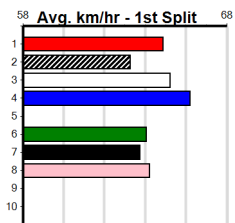

DOWNLOAD THE WATCHDOG APP

8

4:27PM

(VIC time)

1st $2320
2nd $680
3rd $340

595 Metres
Mixed 4/5

JUST WINS BOSS (7) was a cracking 34.30 winner here recently and she looks very well graded again. SUNNYSIDE PRIDE (6) was solidly placed here two runs back and he will be on the pace throughout. REZZIE'S CHOICE (1) has the right draw.

Watchdog Tips: **7** **6** **1** **4** **Bet:** **Trifecta 6,7/1,4,6,7/1,2,3,4,6,7 ($10 - 41.67%)**

Form	Box	Weight	Dist	Track	Date	Time	BON	Margin	1st/2nd (Time)	PIR	Checked	Comment	W/R	Split 1	S/P	Grade	Winning Boxes								
1 REZZIE'S CHOICE [5]																	Quick PB here, well drawn, can threaten								
BD	D	Mar-18 WORM BURNER															SHOUT OUT LOUD								
Trainer: Brian Brown (Axeedale)																	$7.50								
2nd	(6)	32.8	600	MEP	R5	08-Sep-21	35.23	34.52	1.00	LEMANI BALE (35.18)	S/3333	C1	.	.	9.28	$10.80	5	1	2	3	4	5	6	7	8
4th	(6)	32.6	500	BEN	R6	11-Sep-21	28.86	28.36	6.00	WHERE'S LESLEY (28.45)	M/656	.	.	.	6.75	$2.20	T3-5	1	2	1	2	1	1	1	1
2nd	(2)	32.4	600	MEP	R3	15-Sep-21	35.06	34.99	1.25	SHIVERS (34.99)	M/3332	C4	.	.	9.21	$2.30	5NP	Prize Best Starts Trk/Dst APM $26,925.00 34.16 100-9-19-7 5-1-1-0 $7720							
4th	(1)	32.7	600	MEP	R8	22-Sep-21	34.84	34.22	9.00	FERNANDO FRANK (34.22)	M/4444	.	.	.	9.15	$54.50	X45	Prize Best Starts Trk/Dst APM $25,537.25 34.63 107-8-14-19 10-1-1-2 $6503							
Owner(s): Rezzie (SYN), B Brown, R Franksen, L Brown, N Hall, D Bell																	Winning Boxes								
2 SMOOTH TALKER [5]																	Can take a while to wind up, place preferred								
BK	D	Mar-18 KILLER DILLER															CELTIC FIRE								
Trainer: Malcolm Carr (Devon Meadows)																	$21.00								
5th	(6)	32.2	595	SAN	R3	26-Aug-21	34.87	34.23	7.00	BRAVERY (34.39)	M/7666	C4	.	.	9.75	$16.30	5	1	2	3	4	5	6	7	8
5th	(3)	32.0	520	SLE	R12	29-Aug-21	30.64	29.91	11.00	HEAD ON BONNIE (29.91)	S/777	.	.	.	9.91	$11.50	5NP	Prize Best Starts Trk/Dst APM $17,820.00 NBT 36-5-4-6 1-0-1-0 $5494							
5th	(8)	29.6	500	BEN	R7	03-Sep-21	28.70	28.18	4.50	DARRA ONYX (28.39)	M/533	C4	.	.	6.74	$7.20	5	2	1	2	1	1	1	1	
4th	(4)	31.8	680	WGL	R5	17-Sep-21	40.14	39.64	7.50	LONG BLACK LASS (39.64)	M/776	C6	.	.	19.05	$2.00	SH	Prize Best Starts Trk/Dst APM $17,820.00 NBT 36-5-4-6 1-0-1-0 $5494							
Owner(s): A Carr																	Winning Boxes								
3 ROXY TEQUILA [5]																	Far from disgraced here last time, place again								
WBE	D	Jan-19 FERNANDO BALE															FANTASTIC ROXY								
Trainer: Donna Knight (Talbot)																	$4.60								
4th	(6)	29.7	500	BEN	R6	28-Aug-21	28.57	27.99	2.75	DREAMERS LIE (28.38)	S/764	C2	.	.	6.77	$12.90	5H	Prize Best Starts Trk/Dst APM $17,820.00 NBT 36-5-4-6 1-0-1-0 $5494							
3rd	(8)	29.6	500	BEN	R7	03-Sep-21	28.70	28.18	4.50	DARRA ONYX (28.39)	M/533	C4	.	.	6.74	$7.20	5	2	1	2	1	1	1	1	
2nd	(3)	29.5	595	SAP	R8	12-Sep-21	34.84	33.87	3.5	LADY FERNANDO (34.60)	M/3333	C5	.	.	9.39	$13.70	5NP	Prize Best Starts Trk/Dst APM $37,645.00 NBT 64-7-17-11 3-0-0-1 $11011							
2nd	(1)	29.7	515	SAN	R12	23-Sep-21	29.75	29.11	4.00	CAROLINE (29.49)	M/2222	.	.	.	5.19	$4.30	5	1	1	1	1	1	1	1	
Owner(s): D Knight																	Winning Boxes								
4 MEPUNGA SPARKLE [5]																	Relies on luck but has the talent, keep safe								
F	B	Sep-17 BARCIA BALE															MEPUNGA NICKY								
Trainer: Ross Lyons (Longlea)																	$4.80								
4th	(7)	28.6	660	BAL	R7	25-Aug-21	38.76	38.53	3.5	NINE TO SEVEN (38.53)	M/3333	C4	.	.	13.15	$14.20	S	Prize Best Starts Trk/Dst APM $37,645.00 NBT 64-7-17-11 3-0-0-1 $11011							
2nd	(4)	28.8	600	MEP	R4	01-Sep-21	35.00	34.94	0.10	LSO PREDICTABLE (35.00)	M/3322	C11	.	.	9.21	$12.10	X45	Prize Best Starts Trk/Dst APM $37,645.00 NBT 64-7-17-11 3-0-0-1 $11011							
3rd	(2)	28.6	600	MEP	R5	08-Sep-21	35.30	34.52	1.75	LEMANI BALE (35.18)	M/2221	C2	SW	.	9.21	$2.20	5	1	1	1	1	1	1	1	
ST	(-)	28.9	390	BAL		20-Sep-21	22.67		5.50	Trial Cleared	M/22	.	3of4	.	8.38	$.	ST	Prize Best Starts Trk/Dst APM $37,645.00 NBT 64-7-17-11 3-0-0-1 $11011							
Owner(s): R Lyons																	Winning Boxes								
5 *** VACANT BOX ***																	Winning Boxes								
Trainer:																	Winning Boxes