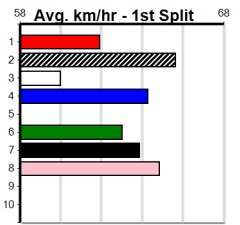

1st \$2185
2nd \$640
3rd \$320

Watchdog Tips: 1 2 7 6 Bet: Trifecta 1,2/1,2,6,7/1,2,3,4,6,7 (\$10 - 41.67%)

Main table containing race details for 10 races, including horse names, trainers, owners, and winning boxes.