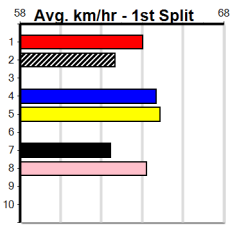

SHOOTOUT - NOVEMBER 11

515 Metres

Grade 5

11

5:26PM

(VIC time)

FABRIOLA ACAI (7) will appreciate the smaller lineup and she can run over the top in the closing stages. STARLIGHT TYSON (8) is showing promise and he can cross and lead for a long way. BUSTER GIBLET (4) has a good turn of foot.

1st $1900
2nd $550
3rd $275

Watchdog Tips: **7** **8** **4** **2** **Bet:** **Win 7**

Form	Box	Weight	Dist	Track	Date	Time	BON	Margin	1st/2nd (Time)	PIR	Checked	Comment	W/R	Split 1	S/P	Grade	
1 ANOTHER EPISODE [5] <i>One paced, gets buried back mid race, tested</i>																	
BD	D	Mar-18		WORM BURNER		SHOUT OUT LOUD											$14.00
Trainer: Brian Brown (Axedale)																	
4th	(3)	33.1	545	BAL	R11	05-Sep-21	31.70	31.55	2.25L	KEYBOW SALLY (31.55)	Q/2224	.	.	.	6.88	$8.50	5
7th	(5)	32.9	500	BEN	R5	10-Sep-21	28.73	28.09	9.50L	LALL INN DUNGEE (28.09)	M/777	C4	.	.	7.03	$53.30	RWH
3rd	(1)	33.0	600	MEP	R3	15-Sep-21	35.41	34.99	6.50L	SHIVERS (34.99)	M/2223	.	SW	.	9.18	$8.80	5NP
5th	(6)	32.8	600	MEP	R12	22-Sep-21	35.46	34.22	4.75L	SHIVERS (35.14)	M/5455	C2	.	.	9.33	$46.80	5NP
Owner(s): BRINDLE (SYN), O Hogan, J Wee hee, I Harrington, M Leunig, L Brown, B Brown, E Bowles																	
<table border="1"> <tr><th colspan="8">Winning Boxes</th></tr> <tr><td>1</td><td>2</td><td>3</td><td>4</td><td>5</td><td>6</td><td>7</td><td>8</td></tr> <tr><td>3</td><td>1</td><td>1</td><td></td><td></td><td></td><td></td><td></td></tr> <tr><td>Prize</td><td colspan="7">$11,015.00</td></tr> <tr><td>Best</td><td colspan="7">FSH</td></tr> <tr><td>Starts</td><td colspan="7">73-5-10-21</td></tr> <tr><td>Trk/Dst</td><td colspan="7">0-0-0-0</td></tr> <tr><td>APM</td><td colspan="7">$2957</td></tr> </table>																	
2 DINKYDI ASSET [5] <i>Can charge late, keen railer, must keep safe</i>																	
BD	D	Feb-18		HIGH EARNER		CHARLOTTE GRACE											$6.00
Trainer: Jason Nibbs (Catani)																	
3rd	(5)	30.3	520	CRN	R6	16-Aug-21	30.89	30.46	0.25L	LASHBY MAYHEM (30.87)	M/6432	C1	.	.	5.70	$4.70	5
8th	(5)	30.0	520	SLE	R5	20-Aug-21	31.23	29.42	15.00L	MINTER ZOOM (30.22)	M/588	C6	.	.	10.02	$9.50	5NP
1st	(8)	29.9	460	WGL	R8	27-Aug-21	26.53	26.17	0.10L	BLACK POWER (26.53)	M/776	C5	.	.	6.80	$12.20	T3-5
3rd	(4)	29.7	460	WGL	R8	16-Sep-21	26.47	26.10	5.50L	KING OF ALL (26.10)	M/776	C4	.	.	6.87	$11.10	T3-5
Owner(s): R Phillips																	
<table border="1"> <tr><th colspan="8">Winning Boxes</th></tr> <tr><td>1</td><td>2</td><td>3</td><td>4</td><td>5</td><td>6</td><td>7</td><td>8</td></tr> <tr><td></td><td>2</td><td></td><td>1</td><td>1</td><td></td><td></td><td>1</td></tr> <tr><td>Prize</td><td colspan="7">$15,010.00</td></tr> <tr><td>Best</td><td colspan="7">NBT</td></tr> <tr><td>Starts</td><td colspan="7">50-6-5-11</td></tr> <tr><td>Trk/Dst</td><td colspan="7">5-0-0-1</td></tr> <tr><td>APM</td><td colspan="7">$2599</td></tr> </table>																	
3 *** VACANT BOX ***																	
Trainer: Owner(s):																	
4 BUSTER GIBLET [5] <i>Good muster, can cross early on, big threat</i>																	
WBEBD	D	Nov-19		ORSON ALLEN		ZIPPING KEELY											$2.80
Trainer: Rebecca Gibbons (Avalon)																	
3rd	(6)	33.0	450	WBL	R4	02-Sep-21	25.45	25.07	3.75L	TITAN BLAZER (25.20)	M/333	.	.	.	6.71	$6.20	X67F
4th	(4)	33.0	450	WBL	R8	09-Sep-21	25.62	25.15	7.00L	CRACKERJACK ZAVE (25.15)	M/423	C4	.	.	6.74	$7.80	X45
7th	(8)	33.2	525	MEP	R6	15-Sep-21	31.23	29.98	12.00L	SNAPPER SMITH (30.40)	S/6777	C5	.	.	5.25	$37.70	RWH
6th	(8)	32.4	525	MEP	R10	22-Sep-21	31.09	29.97	9.50L	MAN OF SUBSTANCE (30.43)	S/6666	C2	.	.	5.18	$9.30	RW
Owner(s): R Gibbons																	
<table border="1"> <tr><th colspan="8">Winning Boxes</th></tr> <tr><td>1</td><td>2</td><td>3</td><td>4</td><td>5</td><td>6</td><td>7</td><td>8</td></tr> <tr><td>2</td><td></td><td>1</td><td></td><td></td><td></td><td></td><td></td></tr> <tr><td>Prize</td><td colspan="7">$6,565.00</td></tr> <tr><td>Best</td><td colspan="7">FSH</td></tr> <tr><td>Starts</td><td colspan="7">15-3-3-2</td></tr> <tr><td>Trk/Dst</td><td colspan="7">0-0-0-0</td></tr> <tr><td>APM</td><td colspan="7">$5086</td></tr> </table>																	
5 DIESEL RUNNER [5] <i>Goes well here but can miss the kick, risky</i>																	
DKBD	D	Aug-19		ORSON ALLEN		FANCY MINTER											$4.60
Trainer: Robert Reinke (Johnsonville)																	
4th	(8)	33.3	515	SAP	R3	18-Jul-21	30.41	29.30	6.00L	MEPUNGA GRACE (30.02)	M/1344	C2	SW	.	5.08	$4.10	X67H
5th	(3)	33.3	515	SAN	R2	22-Jul-21	30.11	29.34	10.00L	MEPUNGA FREDI (29.43)	M/4345	C1	.	.	5.19	$10.90	X67F
1st	(2)	33.7	440	SLE	R9	01-Aug-21	25.22	24.52	0.50L	TOTAL BABE (25.24)	M/311	.	.	.	5.42	$2.60	6G
7th	(7)	33.3	520	SLE	R7	06-Aug-21	30.51	29.10	15.00L	MADE ME BLIND (29.52)	M/766	C2	.	.	9.84	$29.50	5H