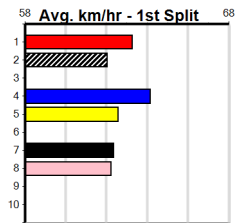

TAB LONG MAY WE PLAY (1-3 W) (275+RA

9

515 Metres

Restricted Win

4:50PM

(VIC time)

MAJOR CYCLONE (4) was a strong 19.55 Healesville winner recently and he can atone for his luckless runs since. ORSON RUBY (5) is still learning and she will be suited by the smaller lineup. DUNDEE ZIRCON (1) won't be too far away.

1st $1900
2nd $550
3rd $275

Watchdog Tips: **4** **5** **1** **8** **Bet:** **Trifecta 4,5/1,4,5,8/1,4,5,8 ($10 - 83.33%)**

Form	Box	Weight	Dist	Track	Date	Time	BON	Margin	1st/2nd (Time)	PIR	Checked	Comment	W/R	Split 1	S/P	Grade

1 DUNDEE ZIRCON [7] *Better than his past few runs, well drawn, threat* **$4.60**

BK D Dec-18 DUNDEE OSPREY DUNDEE KESTREL

Trainer: Martyn Empson (Drouin)

3rd (2)	31.9	460	GEL	R5	24-Aug-21	26.49	25.93	8.50	LWEBLEC GEM (25.93)	M/333	.	.	.	6.81	$60.90	7
3rd (5)	32.2	350	HVL	R5	03-Sep-21	19.81	19.45	1.00	LPRINCE JED (19.75)	M/2	C1	.	.	6.72	$8.50	T3-RW
5th (1)	32.4	460	WGL	R6	09-Sep-21	26.33	25.84	5.50	LPARZIVAL (25.95)	M/343	C4	.	.	6.63	$28.90	SH
7th (5)	32.6	350	HVL	R9	19-Sep-21	20.04	19.35	6.50	LSMALL SOLDIER (19.62)	M/4	C1	V0	.	6.79	$22.70	RW

Owner(s): M Empson

Winning Boxes

1	2	3	4	5	6	7	8	
							1	
Prize								$3,055.00
Best								NBT
Starts								32-1-3-11
Trk/Dst								1-0-0-0
APM								$1164

2 JUMPING JACK [7] *Down on confidence, needs to lead, tested* **$9.00**

BE D Aug-19 ORSON ALLEN GLASS ROOF

Trainer: Nicole Cachia (Anakie)

4th (5)	30.9	460	GEL	R5	24-Aug-21	26.59	25.93	9.50	LWEBLEC GEM (25.93)	M/444	C1	.	.	6.84	$13.40	7
7th (6)	31.1	500	BEN	R7	27-Aug-21	29.13	28.48	9.50	LROXY QUAKER (28.48)	M/677	C9	.	.	6.99	$3.90	T3-RW
4th (1)	30.6	450	WBL	R9	02-Sep-21	25.73	25.07	5.00	LQUEST FOR MORE (25.38)	M/666	C1	.	.	6.87	$6.70	RW
6th (2)	30.8	595	SAN	R2	09-Sep-21	35.40	33.87	15.00	LSTARLIGHT DUSTY (34.36)	M/6666	C4	.	.	9.75	$49.20	X67

Owner(s): C Capuano

Winning Boxes

1	2	3	4	5	6	7	8	
1								
Prize								$1,840.00
Best								FSTD
Starts								13-1-1-1
Trk/Dst								0-0-0-0
APM								$1104

3 *** VACANT BOX ***

Trainer:
Owner(s):

4 MAJOR CYCLONE [7] *No luck since his maiden win, can atone, yes* **$3.20**

WBK D Oct-19 MEPUNGA BLAZER MAJOR SPOILS

Trainer: Jason Nibbs (Catani)

1st (4)	33.5	350	HVL	R3	02-Sep-21	19.55	19.09	1.50	LAL'S DRAW FOUR (19.64)	S/4	C1	.	.	6.74	$1.70	RW
5th (3)	33.3	460	WGL	R1	07-Sep-21	26.70	25.80	13.00	LPROPELLED (25.82)	M/244	C7	.	.	6.63	$15.70	X67H
8th (1)	33.4	440	SLE	R3	12-Sep-21	25.51	24.77	6.50	LDR. MACY JANE (25.06)	M/888	C4	.	.	5.53	$6.90	7
6th (6)	33.4	515	SAP	R3	19-Sep-21	30.61	29.44	12.00	LLET'S TROT (29.82)	M/4666	C7	.	.	5.22	$9.30	7

Owner(s): B Dowler

Winning Boxes

1	2	3	4	5	6	7	8	
			1					
Prize								$2,145.00
Best								NBT
Starts								9-1-2-2
Trk/Dst								1-0-0-0
APM								$1945

5 ORSON RUBY [7] *Still learning, good turn of foot, main danger* **$3.60**

WBK B Aug-19 ORSON ALLEN GLASS ROOF

Trainer: Nicole Cachia (Anakie)

1st (7)	28.4	425	BEN	R2	27-Aug-21	24.64	23.86	0.50	LVAN'S ALMIGHTY (24.66)	M/742	C4	.	.	7.00	$2.30	T3-M
5th (2)	28.0	390	WBL	R10	02-Sep-21	22.74	21.78	6.50	LBALTS ORSON (22.29)	S/44	.	.	.	8.92	$8.90	X67
6th (6)	28.0	350	HVL	R3	07-Sep-21	20.09	19.20	7.50	LASTON LATHAM (19.59)	M/7	C4	.	.	6.90	$27.30	X67H
4th (8)	28.0	450	BAL	R5	13-Sep-21	26.05	25.65	5.00	LINGA LUNA (25.71)	M/664	C5	.	.	6.82	$4.90	T3-RW

Owner(s): Glass Roof (SYN), B Vernon, T Vernon, K Smith, C Alki

Winning Boxes

1	2	3	4	5	6	7	8	
							1	
Prize								$1,290.00
Best								FSH
Starts								6-1-1-0
Trk/Dst								0-0-0-0
APM								$1290

6 *** VACANT BOX ***

Trainer:
Owner(s):