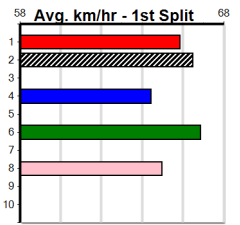

Sandown (SAP)

TAB MELB. CUP - NOVEMBER 26

12

5:41PM

(VIC time)

1st $2015
2nd $580
3rd $290

YOHAN BALE (2) will appreciate the big drop in class and he will be carving out serious time on the arm. DAWN SPIRIT (6) is suited by the smaller lineup and she will be very strong in the run home. RIPPLEBROOK GLEN (8) can run a cheeky race

515 Metres Mixed 4/5

Watchdog Tips: **2** **6** **8** **4** **Bet:** **Exacta 2/6,8 ($10 for 500%)**

Form	Box	Weight	Dist	Track	Date	Time	BON	Margin	1st/2nd (Time)	PIR	Checked	Comment	W/R	Split 1	S/P	Grade	Winning Boxes								
1	WEST SONG [4] <i>*** SCRATCHED ***</i>																	$7.50							
BK	B	Apr-19 MEPUNGA BLAZER															SHIMA SONG								
Trainer: Donna Knight (Talbot)																	Prize $16,285.00								
3rd (5) 29.5 500 BEN R5 28-Aug-21 28.51 27.99 4.75LKAREN'S DELIGHT (28.18) M/333 . . . 6.56 $9.60 5H																	Best 29.72								
8th (5) 29.8 500 BEN R6 03-Sep-21 28.79 28.18 9.00LASTON ULYSSES (28.18) S/567 C1 . . . 6.95 $34.80 5F																	Starts 35-4-8-6								
1st (1) 29.5 515 SAP R9 06-Sep-21 29.72 29.21 1.00LDESERT FLAME (29.78) M/2221 . . . 5.16 $7.50 5																	Trk/Dst 10-1-4-2								
5th (7) 29.4 515 SAP R6 12-Sep-21 30.18 29.40 8.00LASTON AMIGO (29.65) M/3445 C2 . . . 5.17 $40.70 X45																	APM $7379								
Owner(s): D Knight																									
2	YOHAN BALE (NSW)[5] <i>Likely leader, class edge, hard to reel in</i>																	$1.90							
FBD	D	Aug-19 FERNANDO BALE															ETHLA ALLEN								
Trainer: Correy Grenfell (Anakie)																	Prize $30,077.50								
2nd (1) 33.6 525 MEA R9 04-Sep-21 30.35 30.00 1.00L KING OF CALYPSO (30.29) M/3111 . . . 5.17 $7.20 X45																	Best 29.54								
5th (6) 33.8 515 SAN R8 09-Sep-21 29.58 28.79 12.00LASTON RUPEE (28.79) M/4444 C1 . . . 5.15 $63.50 FFA																	Starts 38-10-11-6								
1st (1) 33.5 450 SHP R5 13-Sep-21 25.17 25.01 4.75LASTON SONIC (25.49) M/111 . . . 6.60 $1.30 5H																	Trk/Dst 7-1-2-0								
3rd (5) 33.4 450 SHP R6 20-Sep-21 25.44 25.02 5.00LKINSON BALE (25.10) M/443 C2 . . . 6.72 $4.20 5F																	APM $19248								
Owner(s): J Wheeler																									
3	*** VACANT BOX ***																								
Trainer:																									
Owner(s):																									
4	RANAKO BALE (NSW)[5] <i>Draw helped in his past two wins, place best</i>																	$8.00							
WBD	D	Apr-19 ALLEN DEED															KENJU BALE								
Trainer: Daniel Gibbons (Avalon)																	Prize $15,630.00								
4th (8) 34.0 525 MEP R9 01-Sep-21 30.68 30.01 9.50LISOLATING (30.01) M/5654 . . . 5.26 $22.60 5H																	Best FSH								
4th (6) 34.3 525 MEP R12 08-Sep-21 30.74 29.71 5.00LHORIZON PRINCESS (30.40) M/5544 C6 . . . 5.31 $4.10 5																	Starts 30-6-3-3								
1st (1) 34.0 525 MEP R5 15-Sep-21 30.31 29.98 3.5LINGA MIA (30.54) Q/1111 . . . 5.14 $1.80 5																	Trk/Dst 0-0-0-0								
1st (1) 33.7 525 MEA R5 18-Sep-21 30.61 29.93 6.50LROXY OUZO (31.06) M/2111 C1 SW . . . 5.17 $3.80 5																	APM $11607								
Owner(s): J Wheeler																									
5	*** VACANT BOX ***																								
Trainer:																									
Owner(s):																									
6	DAWN SPIRIT [5] <i>Small field helps, strong type, main danger</i>																	$6.00							
BK	B	Feb-19 COSMIC RUMBLE															PARIS SPARKS								
Trainer: David Kerr (Caldermeade)																	Prize $16,420.00								
6th (6) 26.0 515 SAP R8 29-Aug-21 30.45 29.57 13.00LNIKOLI BALE (29.57) M/5776 C9 . . . 5.20 $48.60 X45																	Best NBT								
5th (6) 26.0 440 SLE R10 05-Sep-21 25.38 24.87 7.00LLAKEVIEW BONNIE (24.89) S/446 C5 . . . 5.46 $23.20 5																	Starts 32-7-8-4								
2nd (5) 26.5 520 CRN R4 15-Sep-21 30.39 30.29 0.25LMOW A MEADOW (30.37) M/1112 C1 . . . 5.37 $20.50 X34																	Trk/Dst 2-0-0-0								
3rd (7) 26.8 460 WGL R4 21-Sep-21 26.11 25.87 3.00LDR. MADISON (25.91) M/222 . . . 6.53 $9.70 X45																	APM $9349