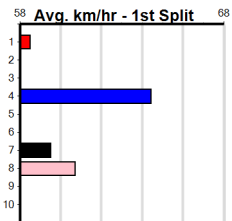

2

2:29PM

(VIC time)

1st $1615
2nd $460
3rd $230

Watchdog Tips: 4 5 2 8 **Bet:** Exacta 4/2,5,8 ($10 for 333.33%)

ASTON WISE (4) turned in some smart performances at Bendigo in her first prep and she is expected to fire fresh. HARLEY RYDER (5) is bred for speed and he is a member of a strong kennel. TIGGERLONG FLYER (2) is related to megastar Tiggerlong Tonk

Form	Box	Weight	Dist	Track	Date	Time	BON	Margin	1st/2nd (Time)	PIR	Checked	Comment	W/R	Split 1	S/P	Grade	
1	POT LUCK CHUCK [M]																
BK	D				Dec-19												
Trainer: Gary Cowcher (Broadford) $12.00																	
5th (4) 30.0 525 MEP R3 08-Sep-21 31.19 29.71 14.00LFOXY BOURBSKI (30.27) M/6655 C4 . . . 5.54 $10.80 MH																	
Owner(s): G Cowcher																	
Steady on debut, likely to need more time																	
GO GO TREETMENT																	
Winning Boxes																	
Prize Best Starts Trk/Dst APM																	
2	TIGGERLONG FLYER (NSW)[M]																
BK	B				Feb-20												
Trainer: Samantha Grenfell (Anakie) $3.60																	
Owner(s): M Finn																	
Dam produced megastar Tiggerlong Tonk																	
TIGGERLONG DOT																	
Winning Boxes																	
Prize Best Starts Trk/Dst APM																	
3	*** VACANT BOX ***																
Trainer:																	
Owner(s):																	
Winning Boxes																	
Prize Best Starts Trk/Dst APM																	
4	ASTON WISE [M]																
BK	B				Apr-19												
Trainer: Jacqueline Greenough (Pearcedale) $2.50																	
Owner(s): R Borda																	
Resuming, showed promise 1st prep, yes																	
SECRET SPELL																	
Winning Boxes																	
Prize Best Starts Trk/Dst APM																	
5	HARLEY RYDER (NSW)[M]																
BK	D				Feb-20												
Trainer: David Burnett (Little River) $4.80																	
Owner(s): S Randle																	
Well bred, in good hands, main danger																	
JODIE MADGIO																	
Winning Boxes																	
Prize Best Starts Trk/Dst APM																	
6	*** VACANT BOX ***																
Trainer:																	
Owner(s):																	
Winning Boxes																	
Prize Best Starts Trk/Dst APM																	
7	NIGHT PATROL (NSW)[M]																
BK	D				Dec-19												
Trainer: Robert Conway (Bunyip) $8.00																	
Owner(s): The Nineofus (SYN), D Peckham, G Siney, B Schurgott, G Sterzl																	
*** SCRATCHED ***																	
MIDNIGHT ELSA																	
Winning Boxes																	
Prize Best Starts Trk/Dst APM																	
8	ONIX BALE (NSW)[M]																
BK	D				Oct-19												
Trainer: Correy Grenfell (Anakie) $7.50																	
Owner(s): B Wheeler																	
Better for the run on debut, must keep safe																	
CELICA BALE																	
Winning Boxes																	
Prize Best Starts Trk/Dst APM																	
9	*** NO RESERVE ***																
Trainer:																	
Owner(s):																	
Winning Boxes																	
Prize Best Starts Trk/Dst APM																	
10	*** NO RESERVE ***																
Trainer:																	
Owner(s):																	
Winning Boxes																	
Prize Best Starts Trk/Dst APM