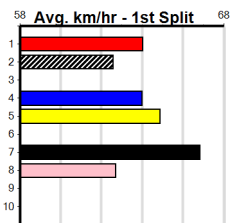

SPEARHEAD (8) will be strong in the run home

1st \$1900
2nd \$550
3rd \$275

Watchdog Tips:

1 2 8 5

Bet:

Exacta 1/2,5,8 (\$10 for 333.33%)

Form	Box	Weight	Dist	Track	Date	Time	BON	Margin	1st/2nd (Time)	PIR	Checked	Comment	W/R	Split 1	S/P	Grade
------	-----	--------	------	-------	------	------	-----	--------	----------------	-----	---------	---------	-----	---------	-----	-------