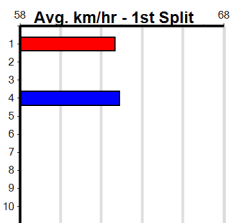

Sandown (SAP)

TOONGABBIE LODGE HT3

515 Metres

Maiden Heat

3

2:54PM

(VIC time)

WOW SHE'S FAST (5) is a well bred type and her dam has produced some talented types.
WIZARDRY THINGS (4) has been placed in four of six to date and he will be on the pace from the outset. AUDENZIA (1) is nearing a win.

1st $1615
2nd $460
3rd $230

Watchdog Tips: **5** **4** **1** **7** **Bet:** **Exacta 4,5/1,4,5,7 ($10 for 166.67%)**

Form	Box	Weight	Dist	Track	Date	Time	BON	Margin	1st/2nd (Time)	PIR	Checked	Comment	W/R	Split 1	S/P	Grade			
1 AUDENZIA (SA)[M] <i>Strong type, continues to improve, threat</i>																			
BK	B			May-19	WORM BURNER				VENETIAN MASK								$3.40		
Trainer: Jeff Gorgioski (Devon Meadows)																			
4th (1)		32.4	460	WGL	R1	07-Aug-21	26.85	25.58	7.50	TIGER ROSIE (26.34)	S/466	C4	.	.	.	6.70	$1.80	M	
2nd (7)		31.9	450	SHP	R3	04-Sep-21	26.01	25.57	2.00	LMY ENVY (25.88)	M/212	.	.	.	.	6.89	$2.50	RW	
2nd (1)		31.6	515	SAP	R1	12-Sep-21	30.26	29.40	3.00	PECHEY'S GIRL (30.06)	S/5543	C9	.	.	.	5.35	$4.90	M	
2nd (4)		31.6	515	SAP	R1	19-Sep-21	30.00	29.44	0.50	LHYPERFINE (29.98)	M/5322	C6	.	.	.	5.32	$6.60	M	
Owner(s): C Gorgioski																			
2 GRACIE'S JOY [M] <i>Dam was a multiple city winner, watch betting</i>																			
RF	B			Nov-19	FERNANDO BALE				TRAVELLER'S JOY										$8.00
Trainer: Matthew Lanigan (Rowsley)																			
Owner(s): L Stockman																			
3 *** VACANT BOX ***																			
Trainer:																			
Owner(s):																			
4 WIZARDRY THINGS [M] <i>Placed in four of six to date, danger if steps</i>																			
BK	D			Nov-19	FERNANDO BALE				GEMILLY										$4.20
Trainer: Karen Pitt (Pearcedale)																			
2nd (1)		31.5	525	MEP	R2	18-Aug-21	30.31	29.83	1.25	LSLICK SISTER (30.23)	M/1111	.	.	.	.	5.25	$13.80	MSF	
5th (1)		31.5	525	MEA	R1	28-Aug-21	30.60	29.63	6.50	PERFECTLY POISED (30.16)	M/5355	C9	.	.	.	5.28	$7.50	MF	
2nd (8)		31.7	525	MEP	R3	08-Sep-21	30.39	29.71	1.75	FOXY BOURBSKI (30.27)	S/2222	.	.	.	.	5.33	$2.20	MH	
2nd (6)		31.6	525	MEA	R1	18-Sep-21	30.92	29.93	8.50	SUNSTRUCK (30.34)	M/3222	C1	.	.	.	5.30	$5.40	MF	
Owner(s): Mum Doesn't Know (SYN), D Verhagen, D Dawson, M Verhagen, G Verhagen																			
5 WOW SHE'S FAST [M] <i>Well bred, in good hands, sure to have support</i>																			
BK	B			Feb-20	MY BRO FABIO				FAIR OF FACE										$3.20
Trainer: Jacqueline Greenough (Pearcedale)																			
Owner(s): G Sprod																			
6 *** VACANT BOX ***																			
Trainer:																			
Owner(s):																			
7 TIGGERLONG WATER (NSW)[M] <i>Dam produced megastar Tiggerlong Tonk</i>																			
BK	B			Feb-20	FABREGAS				TIGGERLONG DOT										$6.00
Trainer: Samantha Grenfell (Anakie)																			
Owner(s): M Finn																			
8 SPRAY ON BILLY [M] <i>Dam produced the classy Ruby Girl</i>																			
BK	D			Dec-19	COLLISION				GO GO TREETMENT										$10.00
Trainer: Gary Cowcher (Broadford)																			
Owner(s): G Cowcher																			
9 *** NO RESERVE ***																			
Trainer:																			
Owner(s):																			
10 *** NO RESERVE ***																			
Trainer:																			
Owner(s):																			

Winning Boxes							
1	2	3	4	5	6	7	8
Prize							
Best							
Starts							
Trk/Dst							
APM							

Winning Boxes							
1	2	3	4	5	6	7	8
Prize							
Best							
Starts							
Trk/Dst							
APM							

Winning Boxes							
1	2	3	4	5	6	7	8
Prize							
Best							
Starts							
Trk/Dst							
APM							

Winning Boxes							
1	2	3	4	5	6	7	8
Prize							
Best							
Starts							
Trk/Dst							
APM							

Winning Boxes							
1	2	3	4	5	6	7	8
Prize							
Best							
Starts							
Trk/Dst							
APM							

Winning Boxes							
1	2	3	4	5	6	7	8
Prize							
Best							
Starts							
Trk/Dst							
APM							

Winning Boxes							
1	2	3	4	5	6	7	8
Prize							
Best							
Starts							
Trk/Dst							
APM							

Winning Boxes							
1	2	3	4	5	6	7	8
Prize							
Best							
Starts							
Trk/Dst							
APM