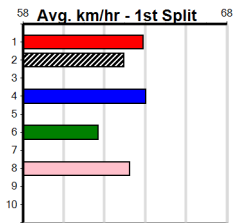

Sandown (SAP)

XP3020 (1-3 WINS) (275+RANK)

10

515 Metres

Restricted Win

5:07PM

(VIC time)

JAZZY MINTER (4) was a slashing 24.97 Sale winner last time and she looks suited again. TROJAN PACKAGE (8) was far from disgraced at The Meadows and she can work into the mix mid race.

TRUST I SEEK (1) can run a cheeky race.

1st $1900
2nd $550
3rd $275

Watchdog Tips: **4** **8** **1** **2** **Bet:** **Exacta 4,8/1,2,4,8 ($10 for 166.67%)**

Form	Box	Weight	Dist	Track	Date	Time	BON	Margin	1st/2nd (Time)	PIR	Checked	Comment	W/R	Split 1	S/P	Grade
1 TRUST I SEEK [5] <i>Better than his past few runs, can threaten</i>																
BKW	D			Jun-19	BEWILDERING											
Trainer: Rosalie Kerr (Caldermeade) BRANDEEN BAYLEY $9.00																
7th	(2)	32.1	515	SAP	R12	29-Aug-21	30.46	29.57	3.5L	PALACE LADY (30.22)	M/6666	C5	.	.	5.29	$17.80 5NP
8th	(3)	31.8	520	SLE	R8	05-Sep-21	30.52	29.39	17.00L	SECURITY MAN (29.39)	M/888	C4	.	.	10.38	$77.40 5
6th	(1)	31.6	520	SLE	R10	12-Sep-21	29.96	29.43	7.50L	ZIPPING SENSE (29.43)	M/556	.	.	.	9.70	$31.10 RWH
8th	(4)	31.8	460	WGL	R9	21-Sep-21	26.83	25.87	6.00L	JAYVILLE HOPE (26.44)	M/877	C1	.	W	6.94	$24.40 RW
Owner(s): M Sarif																
2 KLOPP [5] <i>Never headed two runs back, must keep safe</i>																
BK	D			Dec-18	BARCIA BALE											
Trainer: Pasqualino Romagnino (Moe) WHY NOT JOJO $7.50																
3rd	(6)	35.6	400	WGL	R9	02-Sep-21	23.24	22.38	7.50L	MICK'S MULTI (22.72)	M/54	C8	.	.	8.63	$12.90 RW
7th	(5)	35.4	460	WGL	R6	09-Sep-21	26.42	25.84	7.00L	PARZIVAL (25.95)	M/887	.	.	.	6.79	$20.20 SH
1st	(1)	35.3	460	WGL	R6	16-Sep-21	26.31	26.10	6.50L	VICTORY FIRE (26.74)	Q/111	.	SW	.	6.65	$4.40 T3-6
6th	(6)	35.4	460	WGL	R6	21-Sep-21	26.79	25.87	10.00L	DR. MUMMA (26.12)	M/566	C5	.	.	6.75	$32.20 5
Owner(s): S Spoljaric																
3 *** VACANT BOX ***																
Trainer: Owner(s):																
4 JAZZY MINTER [7] <i>Dominant winner at Sale, hard to reel in</i>																
F	B			Aug-19	ORSON ALLEN											
Trainer: Robert Reinke (Johnsonville) FANCY MINTER $2.40 BEST BET																
2nd	(8)	26.6	400	WGL	R2	19-Aug-21	23.16	22.86	4.50L	ALMIGHTY MACK (22.86)	M/22	C1	.	.	8.58	$2.00 T3-M
3rd	(3)	26.3	400	WGL	R1	26-Aug-21	23.59	22.44	9.00L	BLAZING NORMAN (22.97)	M/46	.	.	.	8.84	$5.80 M
3rd	(3)	26.0	440	SLE	R2	05-Sep-21	25.42	24.87	3.25L	BEL AIR STORM (25.20)	S/222	C1	.	.	5.47	$15.40 MH
1st	(7)	26.1	440	SLE	R2	12-Sep-21	24.97	24.77	3.75L	BILLY BOB JORDAN (25.22)	M/111	.	SW	.	5.32	$10.70 MF
Owner(s): MASH (SYN), R Reinke, S Reinke, M Reinke																
5 *** VACANT BOX ***																
Trainer: Owner(s):																
6 BIG CITY NIGHTS [6] <i>Likely to get back early on, needs a mix up</i>																
BK	D			Jul-19	ALLEN DEED											
Trainer: Anne Carr (Devon Meadows) CELTIC FIRE $6.00																
2nd	(6)	31.6	520	CRN	R8	13-Sep-21	30.95	30.61	5.00L	RASPUTIN (30.61)	M/6733	.	.	.	5.75	$24.90 X67
3rd	(8)	31.4	460	WGL	R5	16-Sep-21	26.44	26.10	4.00L	SUPERCOMPUTER (26.17)	Q/433	.	.	.	6.84	$7.60 T3-RW
1st	(1)	31.6	520	CRN	R6	20-Sep-21	30.85	30.70	9.00L	ZIPPING MARGO (31.44)	Q/1111	C1	SW	.	5.62	$6.00 T3-RW
4th	(2)	32.2	460	WGL	R5	23-Sep-21	26.95	26.12	8.50L	GOOD BOY COLOMBO (30.07)	M/644	C4	.	W	6.94	$3.70 T3-7
Owner(s): J Carr																
7 *** VACANT BOX ***																
Trainer: Owner(s):																
8 TROJAN PACKAGE (NSW)[7] <i>*** SCRATCHED ***</i>																
BK	B			Sep-19	ASTON DEE BEE											
Trainer: Thomas Samantzis (Myrningong) CHEVY QUEEN $3.20																
2nd	(7)	26.0	460	GEL	R5	24-Aug-21	26.25	25.93	4.50L	WEBLEC GEM (25.93)	Q/222	.	.	.	6.68	$20.50 7
3rd	(1)	25.9	450	WBL	R5	30-Aug-21	26.00	25.59	5.50L	VERY JIGGLING (25.64)	M/233	C4	.	.	6.77	$2.90 7
7th	(6)	26.0	450	WBL	R6	06-Sep-21	26.63	25.67	7.00L	GLEAMING (26.15)	M/767	C5	.	.	7.07	$5.10 SH
2nd	(7)	26.4	525	MEP	R2	15-Sep-21	30.69	29.98	6.50L	CHILLOUT COOKIE (30.25)	M/3322	.	.	.	5.22	$9.80 RW
Owner(s): Mid life crisis (SYN), T Samantzis, N Samantzis, S Samantzis																
9 *** NO RESERVE ***																
Trainer: Owner(s):																
10 *** NO RESERVE ***																
Trainer: Owner(s):