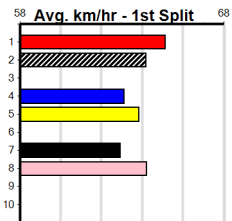

GIDDY-UP

515 Metres

Mixed 6/7

4

3:10PM

(VIC time)

CURATOR (8) lit up the track here in July with a scorching 29.30 win and he looks very well graded in this event. CENTER (2) was far from disgraced at Sale and he will appreciate the smaller lineup.

HYPERFINE (1) can run a cheeky race

1st $1900

2nd $550

3rd $275

Watchdog Tips:

8

2

1

7

Bet:

Trifecta 8/1,2,7/1,2,4,7 ($10 - 111.11%)

Form	Box	Weight	Dist	Track	Date	Time	BON	Margin	1st/2nd (Time)	PIR	Checked	Comment	W/R	Split 1	S/P	Grade

1 HYPERFINE [7] *Strong maiden winner here, threat if steps* **$4.80**

BK B Nov-19 FABREGAS ZIPPING EMMA

Trainer: William Rudd (Cranbourne)

5th (2)	26.6	440	SLE	R1	23-Jul-21	26.10	24.45	11.00	TEMPTING FATE (25.37)	M/355	C7	V0	.	5.44	$2.10	M
2nd (3)	27.0	525	MEP	R2	28-Jul-21	30.81	30.26	0.50	LWHISKEY ROAD (30.80)	M/2222	C4	.	.	5.19	$5.10	M
2nd (7)	27.1	525	MEP	R1	04-Aug-21	30.84	30.02	1.75	BILLIE'S GIFT (30.73)	M/1122	.	.	.	5.25	$2.20	M
1st (6)	27.1	515	SAP	R1	19-Sep-21	29.98	29.44	0.50	LAUDENZIA (30.00)	M/1111	C2	.	.	5.13	$4.30	M

Owner(s): B Johannsen

Winning Boxes

1	2	3	4	5	6	7	8
				1			
Prize	$2,935.00						
Best	29.98						
Starts	6-1-3-0						
Trk/Dst	1-1-0-0						
APM	$2591						

2 CENTER [7] *Far from disgraced at Sale, danger with luck* **$9.00**

BK D Oct-19 STAGGER MIGNON

Trainer: Steve Nagy (Traralgon)

4th (6)	31.5	460	WGL	R5	30-Aug-21	26.45	26.02	2.50	REIMAGINE (26.29)	M/654	C1	.	.	6.77	$3.90	7
5th (4)	31.4	520	SLE	R4	05-Sep-21	30.36	29.39	4.50	NATHAN RYDER (30.05)	M/767	C8	.	W	9.95	$5.40	RW
5th (8)	31.5	440	SLE	R3	12-Sep-21	25.25	24.77	2.75	LDR. MACY JANE (25.06)	M/656	.	.	.	5.48	$5.10	7
2nd (4)	31.4	520	SLE	R5	19-Sep-21	29.73	29.25	7.00	LASTON CRYSTAL (29.25)	M/433	.	.	.	9.66	$9.80	X67

Owner(s): S Nagy

Winning Boxes

1	2	3	4	5	6	7	8
				1			
Prize	$4,290.00						
Best	NBT						
Starts	19-1-4-3						
Trk/Dst	2-0-0-1						
APM	$3056						

3 *** VACANT BOX ***

Trainer:

Owner(s):

4 ZIPPING CHEW (NSW)[6] **** SCRATCHED **** **$6.50**

BK D Aug-19 ZULU ZEUS ZIPPING MAGGIE

Trainer: Steven Collins (Pearcedale)

2nd (5)	34.2	460	WGL	R5	02-Sep-21	26.18	25.88	0.50	LOSEYE BALE (26.15)	M/632	C1	.	.	6.79	$3.70	X67
3rd (4)	33.8	460	WGL	R1	07-Sep-21	26.21	25.80	6.00	PROPELLED (25.82)	S/533	.	.	.	6.74	$7.80	X67H
6th (5)	34.0	460	WGL	R5	14-Sep-21	26.27	25.69	8.50	MAGICAL MAVIS (25.69)	M/676	.	.	.	6.70	$52.40	X67F
7th (6)	34.7	515	SAP	R4	19-Sep-21	30.51	29.44	14.00	LANGAR ELLIE (29.54)	M/3566	C3	.	.	5.24	$8.70	X67

Owner(s): Hallinan Hallinan (SYN), M Hallinan, F Hallinan

Winning Boxes

1	2	3	4	5	6	7	8
	1						1
Prize	$6,925.00						
Best	NBT						
Starts	20-2-6-4						
Trk/Dst	1-0-0-0						
APM	$4651