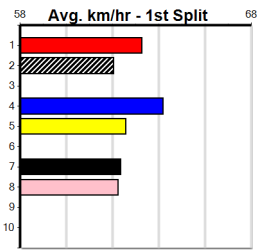

9

4:50PM

(VIC time)

1st $1900
2nd $550
3rd $275

515 Metres
Restricted Win

MAJOR CYCLONE (4) was a strong 19.55 Healesville winner recently and he can atone for his luckless runs since. ORSON RUBY (5) is still learning and she will be suited by the smaller lineup. DUNDEE ZIRCON (1) won't be too far away.

Watchdog Tips: 4 5 1 8 Bet: Trifecta 4,5/1,4,5,8/1,4,5,8 ($10 - 83.33%)

DUNDEE ZIRCON [7] Better than his past few runs, well drawn, threat $4.60
BK Dog Dec-18 Sire: DUNDEE OSPREY Dam: DUNDEE KESTREL
Trainer: Martyn Empson (Drouin)
Winning Distances: < 300m (0) 300 - 399m (1) 400 - 499m (0) 500 - 599m (0) 600 - 699m (0) > 700m (0)
Winning Weights: 33.1(1)
5th (4) 31.8 400 WGL R4 22-Jul-21 23.57 23.02 1.75L ZIPPY CUSTOMER (23.46) M/55 C7 . . . 8.80 $5.80 T3-7
5th (7) 32.2 460 WGL R5 05-Aug-21 26.71 26.11 5.00L EVANLEE (26.37) M/343 C1 . . . 6.78 $10.50 T3-7
3rd (2) 32.2 440 SLE R9 11-Aug-21 25.63 24.95 5.00L HOT SHAYNNA (25.28) M/433 C1 . . . 5.57 $6.10 T7
5th (8) 32.1 460 WGL R5 19-Aug-21 26.48 26.26 1.25L MY WANDERER (26.41) M/444 C4 V5 . . 6.74 $9.80 T3-RW
3rd (2) 31.9 460 GEL R5 24-Aug-21 26.49 25.93 8.50L WEBLEC GEM (25.93) M/333 . . . 6.81 $60.90 T7
3rd (5) 32.2 350 HVL R5 03-Sep-21 19.81 19.45 1.00L PRINCE JED (19.75) M/2 C1 . . . 6.72 $8.50 T3-RW
5th (1) 32.4 460 WGL R6 09-Sep-21 26.33 25.84 5.50L PARZIVAL (25.95) M/343 C4 . . . 6.63 $28.90 SH
7th (5) 32.6 350 HVL R9 19-Sep-21 20.04 19.35 6.50L SMALL SOLDIER (19.62) M/4 C1 V0 . . 6.79 $22.70 RW
Last 3 wins NOT included above
1st (8) 33.1 300 HVL R4 19-Mar-21 17.18 16.96 1.25L SARAH BEAUTY (17.25) M/2 C2 SW . . 4.02 $3.60 T3-RW

JUMPING JACK [7] Down on confidence, needs to lead, tested $9.00
BE Dog Aug-19 Sire: ORSON ALLEN Dam: GLASS ROOF
Trainer: Nicole Cachia (Anakie)
Winning Distances: < 300m (0) 300 - 399m (1) 400 - 499m (0) 500 - 599m (0) 600 - 699m (0) > 700m (0)
Winning Weights: 30.6(1)
5th (6) 30.1 450 BAL R5 21-Jul-21 26.06 25.01 5.50L ZIPPY WIESMAN (25.71) M/556 C2 . . . 6.85 $12.50 X67
5th (8) 30.5 400 GEL R1 08-Aug-21 23.60 22.46 12.00L ENTICE (22.82) S/76 C4 . . . 8.80 $4.70 T7
5th (1) 30.4 311 CRN R4 13-Aug-21 18.11 17.55 8.00L ASTON GENEVE (17.55) S/55 . . . 10.05 $23.50 S
5th (4) 30.9 460 GEL R5 18-Aug-21 27.57 25.58 20.00L WEBLEC FLAME (26.18) M/676 C8 . . . 6.98 $16.70 X67
4th (5) 30.9 460 GEL R5 24-Aug-21 26.59 25.93 9.50L WEBLEC GEM (25.93) M/444 C1 . . . 6.84 $13.40 T7
7th (6) 31.1 500 BEN R7 27-Aug-21 29.13 28.48 9.50L ROXY QUAKER (28.48) M/677 C9 . . . 6.99 $3.90 T3-RW
4th (1) 30.6 450 WBL R9 02-Sep-21 25.73 25.07 5.00L QUEST FOR MORE (25.38) M/666 C1 . . . 6.87 $6.70 RW
6th (2) 30.8 595 SAN R2 09-Sep-21 35.40 33.87 15.00L STARLIGHT DUSTY (34.36) M/6666 C4 . . . 9.75 $49.20 X67
Last 3 wins NOT included above
1st (1) 30.6 390 BAL R3 07-Jun-21 22.38 22.08 2.00L ZIPPING CHUCK (22.51) Q/11 . SW . . 8.62 $3.40 M

*** VACANT BOX ***
Sire: Dam:
Owner(s):
Winning Distances: < 300m (0) 300 - 399m (0) 400 - 499m (0) 500 - 599m (0) 600 - 699m (0) > 700m (0)
Winning Weights:
Trainer: