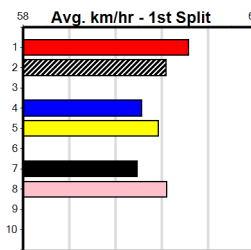

Sandown (SAP)

4

3:10PM

(VIC time)

1st $1900
2nd $550
3rd $275

GIDDY-UP

515 Metres
Mixed 6/7

CURATOR (8) lit up the track here in July with a scorching 29.30 win and he looks very well graded in this event. CENTER (2) was far from disgraced at Sale and he will appreciate the smaller lineup. HYPERFINE (1) can run a cheeky race

Watchdog Tips: **8** **2** **1** **7** Bet: Trifecta 8/1,2,7/1,2,4,7 ($10 - 111.11%)

Form Box	Wgt	Dist	Track	Date	Time	BON	Margin	1st/2nd (Time)	PIR	Checked	Comment	WR	Split 1	S/P	Grade

1

HYPERFINE [7] **Strong maiden winner here, threat if steps** **$4.80**
BK Bitch Nov-19 Sire: FABREGAS Dam: ZIPPING EMMA Trainer: William Rudd (Cranbourne)

Owner(s): B Johannsen
Winning Distances: < 300m (0) 300 - 399m (0) 400 - 499m (0) 500 - 599m (1) 600 - 699m (0) > 700m (0)
Winning Weights: 27.1(1)

2nd (8)	26.3	440	SLE	R1	09-Jul-21	25.18	24.57	7.50L COLLINDA LADY (24.66)	M/322	.	.	.	5.44	$4.30	M
5th (8)	26.5	525	MEP	R2	14-Jul-21	31.14	29.84	8.00L ZAMBORA ALANI (30.59)	M/2222	C2	.	.	5.22	$5.10	MH
5th (2)	26.6	440	SLE	R1	23-Jul-21	26.10	24.45	11.00 TEMPTING FATE (25.37)	M/355	C7	VO	.	5.44	$2.10	M
2nd (3)	27.0	525	MEP	R2	28-Jul-21	30.81	30.26	0.50L WHISKEY ROAD (30.80)	M/2222	C4	.	.	5.19	$5.10	M
2nd (7)	27.1	525	MEP	R1	04-Aug-21	30.84	30.02	1.75L BILLIE'S GIFT (30.73)	M/1122	.	.	.	5.25	$2.20	M
1st (6)	27.1	515	SAP	R1	19-Sep-21	29.98	29.44	0.50L AUDENZIA (30.00)	M/1111	C2	.	.	5.13	$4.30	M

Last 3 wins NOT included above

Bx	1st	2nd	3rd	4th	5th	6th	7th	8th
1								
2								
3		1			1			
4								
5								
6	1							
7		1						
8		1			1			

Prize Best Starts	$2935.00
Trk/Dts	29.98(6)-19/9/21
APM	6-1-3-0 1-1-0-0 2591

2

CENTER [7] **Far from disgraced at Sale, danger with luck** **$9.00**
BK Dog Oct-19 Sire: STAGGER Dam: MIGNON Trainer: Steve Nagy (Traralgon)

Owner(s): S Nagy
Winning Distances: < 300m (0) 300 - 399m (1) 400 - 499m (0) 500 - 599m (0) 600 - 699m (0) > 700m (0)
Winning Weights: 31.6(1)

3rd (2)	31.9	515	SAP	R9	01-Aug-21	30.19	29.25	4.75L IMPULSE BUY (29.86)	M/4333	C5	.	.	5.28	$18.80	X67
2nd (6)	31.7	520	SLE	R4	06-Aug-21	29.69	29.10	1.00L THYLACINE (29.63)	M/222	C2	.	.	9.61	$11.70	RW
3rd (5)	31.6	520	SLE	R4	11-Aug-21	30.09	29.89	0.50L TRIVET (30.05)	Q/333	C6	.	.	9.98	$1.60	7
3rd (8)	31.5	520	SLE	R5	22-Aug-21	30.05	29.46	8.50L DR. MACIE (29.46)	M/433	.	.	.	9.72	$4.30	X67
4th (6)	31.5	460	WGL	R5	30-Aug-21	26.45	26.02	2.50L REIMAGINE (26.29)	M/654	C1	.	.	6.77	$3.90	7
5th (4)	31.4	520	SLE	R4	05-Sep-21	30.36	29.39	4.50L NATHAN RYDER (30.05)	M/767	C8	W	.	9.95	$5.40	RW
5th (8)	31.5	440	SLE	R3	12-Sep-21	25.25	24.77	2.75L DR. MACY JANE (25.06)	M/656	.	.	.	5.48	$5.10	7
2nd (4)	31.4	520	SLE	R5	19-Sep-21	29.73	29.25	7.00L ASTON CRYSTAL (29.25)	M/433	.	.	.	9.66	$9.80	X67

Last 3 wins NOT included above

Bx	1st	2nd	3rd	4th	5th	6th	7th	8th
1								
2		1	1					
3						1		
4		1		1	1			1
5	1		1					
6		1		1		1		
7					1	1		
8		1	1		2			

Prize Best Starts	$4290.00
Trk/Dts	NBT 19-1-4-3
APM	2-0-0-1 3056

3

*** VACANT BOX ***

Sire: Dam: Trainer:

Owner(s):
Winning Distances: < 300m (0) 300 - 399m (0) 400 - 499m (0) 500 - 599m (0) 600 - 699m (0) > 700m (0)
Winning Weights:

Box History