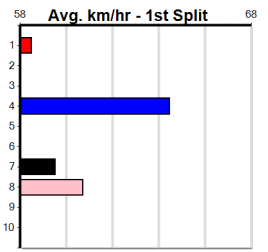

2

2:29PM

(VIC time)

1st $1615
2nd $460
3rd $230

ASTON WISE (4) turned in some smart performances at Bendigo in her first prep and she is expected to fire fresh. HARLEY RYDER (5) is bred for speed and he is a member of a strong kennel. TIGGERLONG FLYER (2) is related to megastar Tiggerlong Tonk

515 Metres
Maiden Heat

Watchdog Tips: 4 5 2 8 Bet: Exacta 4/2,5,8 ($10 for 333.33%)

POT LUCK CHUCK [M] Steady on debut, likely to need more time $12.00
BK Dog Dec-19 Sire: COLLISION Dam: GO GO TREATMENT
Owner(s): G Cowcher
Trainer: Gary Cowcher (Broadford)
Winning Distances: < 300m (0) 300 - 399m (0) 400 - 499m (0) 500 - 599m (0) 600 - 699m (0) > 700m (0)
Winning Weights: 5th (4) 30.0 525 MEP R3 08-Sep-21 31.19 29.71 14.00 FOXY BOURBSKI (30.27) M/6655 C4 . . 5.54 $10.80 MH

TIGGERLONG FLYER (NSW)[Dam produced megastar Tiggerlong Tonk $3.60
BK Bitch Feb-20 Sire: FABREGAS Dam: TIGGERLONG DOT
Owner(s): M Finn
Trainer: Samantha Grenfell (Anakie)
Winning Distances: < 300m (0) 300 - 399m (0) 400 - 499m (0) 500 - 599m (0) 600 - 699m (0) > 700m (0)
Winning Weights:

*** VACANT BOX ***
Sire: Dam:
Owner(s):
Trainer:
Winning Distances: < 300m (0) 300 - 399m (0) 400 - 499m (0) 500 - 599m (0) 600 - 699m (0) > 700m (0)
Winning Weights:

ASTON WISE [M] Resuming, showed promise 1st prep, yes $2.50
BK Bitch Apr-19 Sire: KC AND ALL Dam: SECRET SPELL
Owner(s): R Borda
Trainer: Jacqueline Greenough (Pearcedal)
Winning Distances: < 300m (0) 300 - 399m (0) 400 - 499m (0) 500 - 599m (0) 600 - 699m (0) > 700m (0)
Winning Weights: 4th (5) 28.9 425 BEN R1 25-Mar-21 24.49 23.70 7.50L ROCKABYE BEAR (23.98) M/144 C4 . . 6.57 $3.50 MH
2nd (5) 29.1 425 BEN R1 31-Mar-21 23.99 23.56 6.50L SHE'S GOT WHEELS (23.56) M/233 C5 . . 6.71 $20.00 MSF
3rd (6) 29.1 425 BEN R7 04-Apr-21 23.87 23.51 5.50L SHE'S GOT WHEELS (23.51) M/333 . . . 6.62 $24.70 MF
4th (6) 29.0 450 SHP R4 26-Apr-21 25.99 25.20 4.75L GREYSYND SHOCK (25.67) M/254 C5 . . 6.67 $3.20 MH
4th (7) 29.1 450 SHP R2 03-May-21 25.64 25.02 9.00L SODA TITAN (25.02) M/786 C5 . . 6.87 $4.90 MF

HARLEY RYDER (NSW)[M] Well bred, in good hands, main danger $4.80
BK Dog Feb-20 Sire: ASTON DEE BEE Dam: JODIE MADGIO
Owner(s): S Randle
Trainer: David Burnett (Little River)
Winning Distances: < 300m (0) 300 - 399m (0) 400 - 499m (0) 500 - 599m (0) 600 - 699m (0) > 700m (0)
Winning Weights:

1

2

3

4

5

Box History table for POT LUCK CHUCK with columns Bx, 1st, 2nd, 3rd, 4th, 5th, 6th, 7th, 8th and summary rows for Prize Best, Starts, Trk/Dts, APM.

Box History table for TIGGERLONG FLYER with columns Bx, 1st, 2nd, 3rd, 4th, 5th, 6th, 7th, 8th and summary rows for Prize Best, Starts, Trk/Dts, APM.

Box History table for ASTON WISE with columns Bx, 1st, 2nd, 3rd, 4th, 5th, 6th, 7th, 8th and summary rows for Prize Best, Starts, Trk/Dts, APM.

Box History table for HARLEY RYDER with columns Bx, 1st, 2nd, 3rd, 4th, 5th, 6th, 7th, 8th and summary rows for Prize Best, Starts, Trk/Dts, APM.