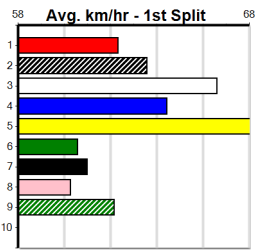

Sandown (SAP)

HOUDINI BOY NEWHAVEN STUD (0-4 WINS)

5

3:34PM

(VIC time)

1st $3585
2nd $1040
3rd $520

ZAC'S ENTITY (4) is one of the brightest staying prospects we have ever seen and he's expected to annihilate the clock today. LAKEVIEW LOLA (5) has the zip to cross and lead and she is expected to give a great sight. MICK'S KIMMY (7) can run all day

Watchdog Tips: 4 5 7 2 Bet: Trifecta 4/2,5,7/2,5,6,7 ($10 - 111.11%)

Form Box Wgt Dist Track Date Time BON Margin 1st/2nd (Time) PIR Checked Comment W/R Split 1 S/P Grade

ROXY QUAKER [5] Runner up in his only try here, put in exotics $26.00
WBK Dog Jan-19 Sire: FERNANDO BALE Dam: FANTASTIC ROXY
Owner(s): D Knight
Winning Distances: < 300m (0) 300 - 399m (0) 400 - 499m (0) 500 - 599m (3) 600 - 699m (0) > 700m (0)
Winning Weights: 28.4(1) 28.8(1) 29.0(1)
6th (4) 28.1 515 SAN R2 29-Jul-21 30.27 29.13 8.00L VARDAN BALE (29.73) M/7666 C3 . . . 5.39 $61.20 6G
4th (2) 28.4 595 SAP R4 01-Aug-21 34.76 34.49 4.00L LUCY'S VILLA (34.49) M/3444 . . . 9.56 $6.70 RW
5th (7) 28.4 595 SAP R4 15-Aug-21 35.09 33.56 9.50L SODA FIZZ (34.45) M/4555 C1 . . . 9.48 $22.00 X67H
1st (7) 29.0 500 BEN R7 27-Aug-21 28.48 28.48 4.00L EILEEN JAY (28.74) M/431 C2 . . . 6.85 $2.00 T3-RW
2nd (2) 28.8 500 BEN R7 01-Sep-21 28.43 28.33 1.5L BLAZING FURY (28.33) M/543 C6 . . . 6.93 $2.80 RW
2nd (7) 28.6 595 SAP R8 06-Sep-21 34.70 34.08 6.00L JUST WINS BOSS (34.30) M/5563 C4 . . . 9.57 $24.10 S
5th (1) 28.7 660 BEN R7 10-Sep-21 38.23 37.81 6.00L MAJOR GIBLET (37.81) M/5444 C1 . . . 4.40 $13.70 S
5th (3) 28.6 515 SAN R12 23-Sep-21 29.89 29.11 6.00L CAROLINE (29.49) S/7555 . . . 5.38 $25.40 S
Last 3 wins NOT included above
1st (2) 28.4 500 BEN R1 03-Mar-21 28.49 27.94 0.50L FAKE SHOT (28.52) M/511 C4 SW . 6.81 $3.70 M
1st (1) 28.8 500 BEN R3 23-Jun-21 28.65 28.56 3.75L NUNNIONG BEAR (28.91) M/221 C1 SW . 7.05 $1.40 T3-RW

Box History table for ROXY QUAKER with columns Bx, 1st, 2nd, 3rd, 4th, 5th, 6th, 7th, 8th and Prize Best Starts Trk/Dts APM.

ARBY'S LUCY [5] Improving all the time, strong late, must respect $21.00
BK Bitch Aug-19 Sire: COSMIC RUMBLE Dam: ERELDA BALE
Owner(s): C Capuano
Winning Distances: < 300m (0) 300 - 399m (0) 400 - 499m (0) 500 - 599m (3) 600 - 699m (0) > 700m (0)
Winning Weights: 27.1(1) 27.6(1) 27.8(1)
2nd (8) 27.8 525 MEP R2 04-Aug-21 30.68 30.02 4.50L WEBLEC STAR (30.36) M/5444 . . . 5.39 $13.20 RW
2nd (3) 27.7 600 MEP R4 11-Aug-21 35.30 35.28 0.50L GYPSY URANA (35.28) M/2211 C1 . . . 9.45 $7.80 RW
1st (6) 27.6 595 SAP R3 15-Aug-21 34.66 33.56 0.25L PIRATE TAILS (34.67) M/4432 C4 SW . 9.58 $4.30 X67H
5th (3) 27.5 595 SAN R2 19-Aug-21 34.97 34.21 4.75L ORCA (34.65) M/7555 C2 . . . 9.51 $10.40 X67F
2nd (1) 27.8 545 BAL R5 29-Aug-21 31.47 31.05 0.75L ELEORA BALE (31.42) M/4341 . . . 6.91 $4.40 RW
5th (8) 27.7 650 WBL R5 02-Sep-21 37.93 37.63 4.25L ELEORA BALE (37.63) M/776 . . . 17.85 $6.50 RW
3rd (5) 27.6 595 SAN R2 09-Sep-21 34.68 33.87 4.75L STARLIGHT DUSTY (34.36) M/2333 C5 . . . 9.49 $10.40 X67
1st (2) 27.8 595 SAP R5 12-Sep-21 34.75 33.87 3.75L MARS ROVER (35.01) M/5541 C5 . . . 9.64 $3.50 X67
Last 3 wins NOT included above
1st (8) 27.1 515 SAP R1 27-Jun-21 30.03 29.21 3.25L RIP ON BYE (30.25) M/4432 C1 . . . 5.27 $10.60 M

Box History table for ARBY'S LUCY with columns Bx, 1st, 2nd, 3rd, 4th, 5th, 6th, 7th, 8th and Prize Best Starts Trk/Dts APM.