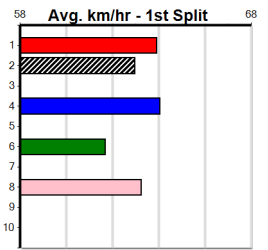

10

5:07PM

(VIC time)

1st $1900
2nd $550
3rd $275

515 Metres
Restricted Win

JAZZY MINTER (4) was a slashing 24.97 Sale winner last time and she looks suited again.
TROJAN PACKAGE (8) was far from disgraced at The Meadows and she can work into the mix mid race. TRUST I SEEK (1) can run a cheeky race.

Watchdog Tips: 4 8 1 2 Bet: Exacta 4,8/1,2,4,8 ($10 for 166.67%)

Form Box Wgt Dist Track Date Time BON Margin 1st/2nd (Time) PIR Checked Comment W/R Split 1 S/P Grade

TRUST I SEEK [5] Better than his past few runs, can threaten $9.00
BKW Dog Jun-19 Sire: BEWILDERING Dam: BRANDEEN BAYLEY
Owner(s): M Sarif
Winning Distances: < 300m (0) 300 - 399m (0) 400 - 499m (1) 500 - 599m (2) 600 - 699m (0) > 700m (0)
Winning Weights: 31.1(1) 32.1(2)
1st (8) 32.1 545 BAL R4 02-Aug-21 31.95 31.46 1.75L SPENCER GIBLET (32.07) M/3111 C1 SW . 6.88 $6.20 T3-RW
3rd (5) 32.2 520 SLE R5 08-Aug-21 30.27 29.70 1.75L KING OF ALL (30.17) M/773 C4 . . 9.72 $16.30 RW
3rd (2) 32.2 460 WGL R8 12-Aug-21 26.35 26.18 1.75L LEEKY LEE (26.24) Q/113 . . . 6.57 $8.30 T3-5
7th (7) 32.6 520 CRN R6 25-Aug-21 31.21 30.51 11.00 SEAMER (30.51) M/7677 C1 . . . 5.74 $9.80 5
7th (2) 32.1 515 SAP R12 29-Aug-21 30.46 29.57 3.5L PALACE LADY (30.22) M/6666 C5 . . . 5.29 $17.80 5NP
8th (3) 31.8 520 SLE R8 05-Sep-21 30.52 29.39 17.00 SECURITY MAN (29.39) M/888 C4 . . . 10.38 $77.40 5
6th (1) 31.6 520 SLE R10 12-Sep-21 29.96 29.43 7.50L ZIPPING SENSE (29.43) M/556 . . . 9.70 $31.10 RW
8th (4) 31.8 460 WGL R9 21-Sep-21 26.83 25.87 6.00L JAYVILLE HOPE (26.44) M/877 C1 . W 6.94 $24.40 RW
Last 3 wins NOT included above
1st (8) 31.1 440 SLE R1 30-May-21 25.47 24.60 1.75L SCARY TOO (25.58) S/332 . . . 5.48 $6.10 M
1st (5) 32.1 520 CRN R4 26-Jul-21 30.94 30.84 2.00L WILSON'S WAY (31.07) M/1111 . . . 5.52 $9.80 T3-RW

Box History
Bx 1st 2nd 3rd 4th 5th 6th 7th 8th
1 1 1 1 1 1 1 1
2 1 1 1 1 1 1 1
3 1 1 1 1 1 1 1
4 1 1 1 1 1 1 1
5 1 1 1 1 1 1 1
6 1 1 1 1 1 1 1
7 1 1 1 1 1 1 1
8 1 1 1 1 1 1 1
Prize Best Starts Trk/Dts APM $4925.00 NBT 21-3-3-2 1-0-0-0 3405

KLOPP [5] Never headed two runs back, must keep safe $7.50
BK Dog Dec-18 Sire: BARCIA BALE Dam: WHY NOT JOJO
Owner(s): S Spoljaric
Winning Distances: < 300m (0) 300 - 399m (1) 400 - 499m (2) 500 - 599m (0) 600 - 699m (0) > 700m (0)
Winning Weights: 32.7(1) 35.2(1) 35.3(1)
2nd (5) 35.4 520 SLE R5 23-Jul-21 30.03 28.99 1.75L PINEAPPLE TURTLE (29.92) M/333 . . . 9.83 $5.70 RW
4th (6) 35.5 440 SLE R9 06-Aug-21 25.32 24.91 4.25L OMEGA SIERRA (25.03) M/444 . . . 5.49 $45.00 RW
6th (7) 36.2 460 WGL R5 17-Aug-21 26.59 25.86 7.50L GRAYDEN (26.07) M/343 C8 SW . 6.73 $16.80 X67
8th (6) 36.0 460 WGL R4 26-Aug-21 26.90 25.85 7.50L FERNANDO DUSTY (26.41) M/887 C5 . . . 6.93 $24.50 X67
3rd (6) 35.6 400 WGL R9 02-Sep-21 23.24 22.38 7.50L MICK'S MULTI (22.72) M/54 C8 . . . 8.63 $12.90 RW
7th (5) 35.4 460 WGL R6 09-Sep-21 26.42 25.84 7.00L PARZIVAL (25.95) M/887 . . . 6.79 $20.20 SH
1st (1) 35.3 460 WGL R6 16-Sep-21 26.31 26.10 6.50L VICTORY FIRE (26.74) Q/111 . SW . 6.65 $4.40 T3-6
6th (6) 35.4 460 WGL R6 21-Sep-21 26.79 25.87 10.00 DR. MUMMA (26.12) M/566 C5 . . . 6.75 $32.20 5
Last 3 wins NOT included above
1st (1) 32.7 350 HVL R2 06-Nov-20 19.99 19.65 5.00L APPLE VALLEY (20.34) M/1 . . . 6.79 $1.50 T3-M
1st (3) 35.2 460 WGL R5 11-Jun-21 26.42 26.23 4.50L CHROME CADILLAC (26.73) M/211 C1 . . . 6.68 $2.90 T3-RW