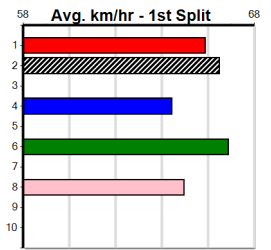

12

5:41PM

(VIC time)

1st $2015
2nd $580
3rd $290

515 Metres
Mixed 4/5

YOHAN BALE (2) will appreciate the big drop in class and he will be carving out serious time on the arm. DAWN SPIRIT (6) is suited by the smaller lineup and she will be very strong in the run home. RIPPLEBROOK GLEN (8) can run a cheeky race

Watchdog Tips: 2 6 8 4 Bet: Exacta 2/6,8 ($10 for 500%)

WEST SONG [4] *** SCRATCHED *** $7.50
Bitch Apr-19 Sire: MEPUNGA BLAZER Dam: SHIMA SONG
Trainer: Donna Knight (Talbot)
Winning Distances: < 300m (0) 300 - 399m (0) 400 - 499m (3) 500 - 599m (1) 600 - 699m (0) > 700m (0)
Winning Weights: 28.6(1) 28.7(1) 28.8(1) 29.5(1)
Box History table and Prize Best Starts table included.

YOHAN BALE (NSW)[5] Likely leader, class edge, hard to reel in $1.90
Dog Aug-19 Sire: FERNANDO BALE Dam: ETHLA ALLEN
Trainer: Correy Grenfell (Anakie)
Winning Distances: < 300m (0) 300 - 399m (3) 400 - 499m (6) 500 - 599m (1) 600 - 699m (0) > 700m (0)
Winning Weights: 30.6(1) 31.4(1) 31.8(1) 33.0(2) 33.1(1) 33.5(1) 33.6(1) 33.8(1) 33.9(1)
Box History table and Prize Best Starts table included.

*** VACANT BOX ***
Sire: Dam:
Trainer:
Winning Distances: < 300m (0) 300 - 399m (0) 400 - 499m (0) 500 - 599m (0) 600 - 699m (0) > 700m (0)
Winning Weights:

RANAKO BALE (NSW)[5] Draw helped in his past two wins, place best $8.00
Dog Apr-19 Sire: ALLEN DEED Dam: KENJU BALE
Trainer: Daniel Gibbons (Avalon)
Winning Distances: < 300m (0) 300 - 399m (1) 400 - 499m (3) 500 - 599m (2) 600 - 699m (0) > 700m (0)
Winning Weights: 32.9(1) 33.2(2) 33.7(1) 34.0(1) 34.6(1)
Box History table and Prize Best Starts table included.

*** VACANT BOX ***
Sire: Dam:
Trainer:
Winning Distances: < 300m (0) 300 - 399m (0) 400 - 499m (0) 500 - 599m (0) 600 - 699m (0) > 700m (0)
Winning Weights: