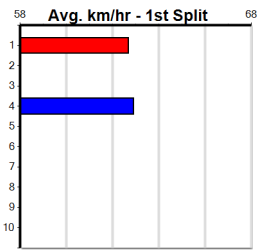

Watchdog Tips: 5 4 1 7 Bet: Exacta 4,5/1,4,5,7 (\$10 for 166.67%)

Table with columns: Form Box, Wgt, Dist, Track, Date, Time, BON, Margin, 1st/2nd (Time), PIR, Checked, Comment, W/R, Split 1, S/P, Grade