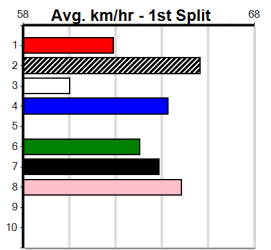

6

3:53PM

(VIC time)

1st $2185
2nd $640
3rd $320

595 Metres
Mixed 6/7

SUNSTRUCK (1) powered to the line in her handy 30.34 Meadows win and she is looking for this journey. ORCA (2) was brilliant at Sale and he should test the red from the outset. ORSON EMMY (7) may be value

Watchdog Tips: 1 2 7 6 Bet: Trifecta 1,2/1,2,6,7/1,2,3,4,6,7 ($10 - 41.67%)

SUNSTRUCK [7] Powered to the line at The Meadows, suited here $2.80
BK Bitch Mar-19 Sire: FABREGAS Dam: GOLD VEIN
Owner(s): SHIRAZ RACING (SYN), S Holmes, L Holmes, D Holmes
Trainer: Daryl Holmes (Blind Bight)
Winning Distances: < 300m (0) 300 - 399m (0) 400 - 499m (0) 500 - 599m (1) 600 - 699m (0) > 700m (0)
Winning Weights: 28.6(1)
Race results table with columns: 2nd, 3rd, 4th, 5th, 6th, 7th, 8th

ORCA [6] Brilliant effort last time, danger with luck $3.40
WBK Dog Oct-19 Sire: STAGGER Dam: MIGNON
Owner(s): S Nagy
Trainer: Steve Nagy (Traralgon)
Winning Distances: < 300m (0) 300 - 399m (1) 400 - 499m (0) 500 - 599m (1) 600 - 699m (0) > 700m (0)
Winning Weights: 30.8(1) 31.0(1)
Race results table with columns: 2nd, 3rd, 4th, 5th, 6th, 7th, 8th

XAVI BALE (NSW)[7] One paced, can find the rail early, place $16.00
BK Dog Oct-19 Sire: JARVIS BALE Dam: ALERA BALE
Owner(s): B Wheeler
Trainer: Rebecca Gibbons (Avalon)
Winning Distances: < 300m (0) 300 - 399m (0) 400 - 499m (1) 500 - 599m (0) 600 - 699m (0) > 700m (0)
Winning Weights: 30.9(1)
Race results table with columns: 7th, 5th, 1st, 3rd, 4th, 6th, 2nd

AMBER BEAUTY [7] Still learning, drawn to find bother, place $12.00
BK Bitch Aug-18 Sire: BARCIA BALE Dam: BONNIE BEAUTY
Owner(s): S Hanning
Trainer: Steven Hanning (Yinnar South)
Winning Distances: < 300m (0) 300 - 399m (1) 400 - 499m (0) 500 - 599m (0) 600 - 699m (0) > 700m (0)
Winning Weights: 26.9(1)
Race results table with columns: 2nd, 1st, 3rd, 4th, 5th, 6th, 7th, 8th

*** VACANT BOX ***
Owner(s):
Winning Distances: < 300m (0) 300 - 399m (0) 400 - 499m (0) 500 - 599m (0) 600 - 699m (0) > 700m (0)
Winning Weights:
Trainer:
Box History