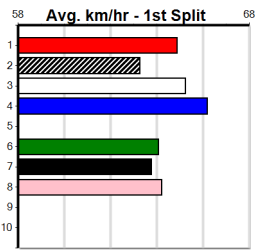

8

4:27PM

(VIC time)

1st $2320
2nd $680
3rd $340

595 Metres
Mixed 4/5

JUST WINS BOSS (7) was a cracking 34.30 winner here recently and she looks very well graded again. SUNNYSIDE PRIDE (6) was solidly placed here two runs back and he will be on the pace throughout. REZZIE'S CHOICE (1) has the right draw.

Watchdog Tips: **7 6 1 4** Bet: Trifecta **6,7/1,4,6,7/1,2,3,4,6,7 ($10 - 41.67%)**

1

REZZIE'S CHOICE [5] Quick PB here, well drawn, can threaten **$7.50**

BD Dog Mar-18 Sire: WORM BURNER Dam: SHOUT OUT LOUD
Owner(s): Rezzie (SYN), B Brown, R Franksen, L Brown, N Hall, D Bell
Winning Distances: < 300m (0) 300 - 399m (0) 400 - 499m (2) 500 - 599m (7) 600 - 699m (0) > 700m (0)
Winning Weights: 31.9(1) 32.2(1) 32.3(3) 32.4(1) 32.7(2) 33.0(1)

Box	1st	2nd	3rd	4th	5th	6th	7th	8th
1	1	2	1	5				
2	2	2		1	2	1	1	
3	1	5	2	2	1	2		
4	2	2		4	2	7		1
5		2	1	1	3	1	1	
6	1	3		3	1	1	1	1
7	1	2	3	1			2	
8	1	1		1	4	3		1

Trainer: Brian Brown (Axedale)

Prize Best Starts Trk/Dts APM: $26925.00, 34.16(4)-9/5/21, 100-9-19-7, 5-1-1-0, 7720

2

SMOOTH TALKER [5] Can take a while to wind up, place preferred **$21.00**

BK Dog Mar-18 Sire: KILLER DILLER Dam: CELTIC FIRE
Owner(s): A Carr
Winning Distances: < 300m (0) 300 - 399m (0) 400 - 499m (3) 500 - 599m (5) 600 - 699m (0) > 700m (0)
Winning Weights: 30.3(1) 30.8(1) 30.9(1) 31.0(1) 31.5(1) 31.8(1) 31.9(1) 32.3(1)

Box	1st	2nd	3rd	4th	5th	6th	7th	8th
1		3			1	3		
2	3	3	3	1	5	3		1
3	1	1	5	1	4	2		
4	2	1	4	6	3	3		
5		2		2	1	1		
6		2	1	2	3	1	1	2
7	2	1	4	4	1	3	2	
8		1	2		3	2	3	1

Trainer: Malcolm Carr (Devon Meadows)

Prize Best Starts Trk/Dts APM: $25537.25, 34.63(2)-15/8/21, 107-8-14-19, 10-1-1-2, 6503

3

ROXY TEQUILA [5] Far from disgraced here last time, place again **$4.60**

WBE Dog Jan-19 Sire: FERNANDO BALE Dam: FANTASTIC ROXY
Owner(s): D Knight
Winning Distances: < 300m (0) 300 - 399m (0) 400 - 499m (2) 500 - 599m (3) 600 - 699m (0) > 700m (0)
Winning Weights: 29.2(1) 29.5(1) 29.9(1) 30.5(1) 31.4(1)

Box	1st	2nd	3rd	4th	5th	6th	7th	8th
1	2	1	1					
2	1	1	1					1
3	1	2				1		
4	1			1	1			
5		1		1	1			1
6			1	3				
7				1				1
8	1		1		5	1	1	1

Trainer: Donna Knight (Talbot)

Prize Best Starts Trk/Dts APM: $17820.00, NBT, 36-5-4-6, 1-0-1-0, 5494

4

MEPUNGA SPARKLE [5] Relies on luck but has the talent, keep safe **$4.80**

F Bitch Sep-17 Sire: BARCIA BALE Dam: MEPUNGA NICKY
Owner(s): R Lyons
Winning Distances: < 300m (0) 300 - 399m (0) 400 - 499m (5) 500 - 599m (0) 600 - 699m (2) > 700m (0)
Winning Weights: 27.9(1) 28.0(1) 28.4(1) 28.5(1) 28.7(3)

Box	1st	2nd	3rd	4th	5th	6th	7th	8th
1	1	4	3		4	1		1
2		6	2	2	1			
3	1	4	1	1				
4	3	1	2	3				1
5			1					1
6	1	1		2	2	1		1
7			1	1				1
8	1	1	2	4				

Trainer: Ross Lyons (Longlea)

Prize Best Starts Trk/Dts APM: $37645.00, NBT, 64-7-17-11, 3-0-0-1, 11011

5

*** VACANT BOX ***

Sire: Dam: Trainer:

Owner(s):
Winning Distances: < 300m (0) 300 - 399m (0) 400 - 499m (0) 500 - 599m (0) 600 - 699m (0) > 700m (0)
Winning Weights:

Box History