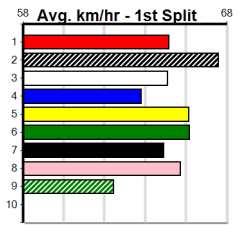

Shepparton

BYERS ELECTRICAL (3-6 WINS) HT2

385 Metres

Restricted Win Heat

10

10:14PM
(VIC time)

BLAZING BEAST (5) owns a handy 21.91 PB here and she has the speed to cross and lead throughout. HOWDY SLIM (1) was a handy 24.16 Bendigo winner and he will exit the same draw tonight. PERFECT SKIPPER (2) is more than capable.