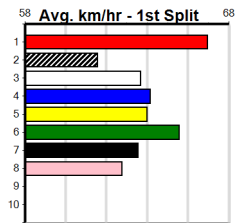

Shepparton

TAB - LONG MAY WE PLAY DAMSELS DAS

12

385 Metres

Grade 5

10:48PM

(VIC time)

TWO FACE (1) is far better than her form reads and she is drawn to make every post a winner. UPTOWN TRIXIE (6) is suitably drawn out wide and she is expected to fire fresh. WAR WIDOW (5) just needs luck early on.

1st $1650
2nd $475
3rd $235

Watchdog Tips: 1 6 5 4 **Bet:** Exacta 1/4,5,6 ($10 for 333.33%)

Form	Box	Weight	Dist	Track	Date	Time	BON	Margin	1st/2nd (Time)	PIR	Checked	Comment	W/R	Split 1	S/P	Grade

1 TWO FACE [5]

Drawn to lead, class edge, hard to reel in

WBD B Dec-18 FERNANDO BALE **TIME NO MONEY** **$2.60**

Trainer: Nicole Lund (Longwarry)

7th	(6)	28.3	400	WGL	R3	31-Aug-21	23.23	22.31	6.50	LMANIA (22.78)	M/77	C5	.	.	8.51	$16.20	5
3rd	(4)	28.4	400	WGL	R11	07-Sep-21	22.90	22.64	3.75	LITTLE NELLIE (22.65)	M/44	C4	.	.	8.65	$12.40	5
5th	(8)	28.4	410	HOR	R7	14-Sep-21	23.47	23.20	2.75	HANDSOME JACK (23.29)	M/44	C8	.	.	10.36	$20.70	5H
5th	(2)	28.4	440	SLE	R7	19-Sep-21	25.21	24.57	9.50	REBELLIOUS (24.57)	M/444	C1	.	.	5.35	$17.40	X45

Owner(s): TEAM BRITTON (P) (ND NINETEEN) (SYN), G Farrugia, A Fennell

Winning Boxes								
1	2	3	4	5	6	7	8	
1			1		1	1	1	
Prize	Best							$13,367.14
Best	Starts							NBT
Starts	Trk/Dst							38-5-8-7
Trk/Dst	APM							1-0-0-0
APM								$4613

2 FILORGA BALE (NSW)[5]

Struggled for a while now, needs to show more

BE B Dec-17 BARCIA BALE **KACHINA ALLEN** **$21.00**

Trainer: Neville Bischard (Leitchville)

7th	(4)	29.6	500	BEN	R6	27-Aug-21	29.42	28.48	12.00	LSTAR OF JASMINE (28.60)	M/666	C4	.	.	6.97	$36.30	T3-5
4th	(3)	29.2	385	SHP	R5	04-Sep-21	22.45	22.10	3.75	LBEACH MASTER (22.19)	M/65	C1	.	.	8.48	$43.20	5
4th	(5)	29.1	385	SHP	R4	09-Sep-21	22.60	21.96	7.50	BLUEY MCGEE (22.10)	M/54	C4	.	.	8.77	$9.60	5
6th	(7)	29.1	385	SHP	R5	23-Sep-21	22.48	21.95	5.50	LJAY FOR JACK (22.11)	M/56	C1	.	.	8.54	$42.60	5

Owner(s): N Bischard

Winning Boxes								
1	2	3	4	5	6	7	8	
1	1		1	1		1	1	
Prize	Best							$9,207.50
Best	Starts							22.09
Starts	Trk/Dst							76-6-8-12
Trk/Dst	APM							27-5-5-2
APM								$1531

3 TILLY DIVINE [5]

Lacking confidence, can find bother, tested

BK B Jun-19 BARCIA BALE **MISS HARMONY** **$26.00**

Trainer: David Torr (Myers Flat)

4th	(2)	33.4	425	BEN	R11	20-Aug-21	24.51	23.88	6.50	WESTSIDE WARRIOR (24.09)	M/334	C5	.	.	6.65	$34.70	5
6th	(5)	33.5	390	BAL	R10	29-Aug-21	22.94	22.03	4.75	LBARRELL PEARL (22.61)	M/76	C5	.	.	8.74	$20.60	5
5th	(2)	33.1	410	HOR	R6	04-Sep-21	23.85	23.20	2.00	L MAGNIS BALE (23.72)	M/77	C5	.	.	10.62	$12.70	X45
6th	(3)	33.6	410	HOR	R7	14-Sep-21	23.64	23.20	5.50	LHANDSOME JACK (23.29)	M/77	C4	.	.	10.56	$103.70	5H

Owner(s): D Torr

Winning Boxes								
1	2	3	4	5	6	7	8	
			1	1		2		
Prize	Best							$5,715.00
Best	Starts							NBT
Starts	Trk/Dst							21-4-2-0
Trk/Dst	APM							1-0-0-0
APM								$2934

4 SPEEDY BELLA [5]

Resuming, strong type when fit, keep safe

LTF B May-18 AUSSIE INFRARED **DUNDEE ALLY** **$8.00**

Trainer: Belinda Harley (Axedale)

2nd	(2)	28.8	500	BEN	R6	15-May-21	28.59	28.44	1.75	LPRINCE CODY (28.47)	M/222	C1	.	.	6.69	$2.20	5
3rd	(1)	29.2	525	MEA	R12	12-Jun-21	30.68	29.71	6.00	L MATSUMI (30.28)	M/2112	C1	SW	.	5.20	$4.20	5
2nd	(7)	29.0	525	MEA	R12	19-Jun-21	30.74	30.02	5.50	L TEA POT CREEK (30.38)	M/4432	.	.	.	5.27	$18.60	5
6th	(2)	29.0	525	MEA	R12	26-Jun-21	30.84	29.81	8.50	L GEMMA BLUE (30.28)	S/6466	.	.	.	5.31	$8.00	5

Owner(s): M Dooley

Winning Boxes								
1	2	3	4	5	6	7	8	
1			1	1	2	1		
Prize	Best							$11,800.00
Best	Starts							FSH
Starts	Trk/Dst							34-6-5-5
Trk/Dst	APM							0-0-0-0
APM								$2008