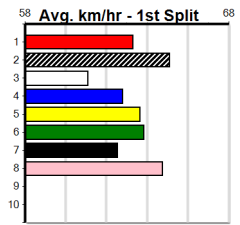

Shepparton

ELITE COLLARS & LEADS

385 Metres

Grade 5

4

8:11PM

(VIC time)

WELL BUILT (2) has a fair bit on his rivals class wise and he should be primed for a bold first up showing. OUR FABIO (6) showed plenty of promise in his first prep and he will pour the pressure on throughout. FAST FEVER (8) is never far away here

1st $1650
2nd $475
3rd $235

Watchdog Tips: **2** **6** **8** **1** **Bet:** Exacta 2,6/1,2,6,8 ($10 for 166.67%)