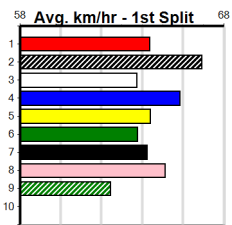

CKH PAINTING (3-6 WINS) HT1

385 Metres

Restricted Win Heat

3

7:52PM

(VIC time)

1st $1650
2nd $475
3rd $235

MAYHEM LASS (4) has gone two for two since resuming and she is expected to feature once again.
PAY THE PRINCE (1) has a great turn of foot and he just needs a little room soon after box rise.
DEWANA FAIR GO (8) is expected to race well fresh.

Watchdog Tips: 4 1 8 7 **Bet:** Trifecta 1,4/1,4,7,8/1,2,3,4,7,8 ($10 - 41.67%)

Form	Box	Weight	Dist	Track	Date	Time	BON	Margin	1st/2nd (Time)	PIR	Checked	Comment	W/R	Split 1	S/P	Grade	Winnings Boxes								
1 PAY THE PRINCE [5]																	<i>Great turn of foot, big danger with luck early</i>								
BK	D	Jan-19 FABREGAS			DORA'S HAND													$4.80							
Trainer: Donna Dean (Nyora)																	<table border="1"> <tr><td>1</td><td>2</td><td>3</td><td>4</td><td>5</td><td>6</td><td>7</td><td>8</td></tr> <tr><td>1</td><td></td><td></td><td>1</td><td>1</td><td>2</td><td></td><td></td><td></td><td></td><td></td><td></td><td></td><td></td><td></td><td></td><td></td></tr> <tr><td>Prize</td><td colspan="7"></td><td colspan="2">$13,965.00</td><td colspan="7"></td></tr> <tr><td>Best</td><td colspan="7"></td><td colspan="2">NBT</td><td colspan="7"></td></tr> <tr><td>Starts</td><td colspan="7"></td><td colspan="2">37-6-7-5</td><td colspan="7"></td></tr> <tr><td>Trk/Dst</td><td colspan="7"></td><td colspan="2">1-0-0-0</td><td colspan="7"></td></tr> <tr><td>APM</td><td colspan="7"></td><td colspan="2">$5185</td><td colspan="7"></td></tr> </table>								
7th	(6)	31.2	425	BEN	R9	28-Aug-21	24.30	23.80	5.50	LOLIVER BALE (23.92)	M/668	.	.	.	6.67	$20.00	5								
4th	(1)	31.3	425	BEN	R10	03-Sep-21	24.26	24.03	1.75	LKENJUI BALE (24.14)	M/233	C2	.	.	6.58	$4.40	5								
7th	(1)	31.5	440	SLE	R6	12-Sep-21	25.56	24.77	8.50	LAVISH DIAMOND (24.97)	M/677	C5	.	.	5.37	$7.30	X45								
4th	(4)	31.4	440	SLE	R7	19-Sep-21	25.20	24.57	9.50	REBELLIOUS (24.57)	M/655	C1	.	.	5.44	$9.40	X45								
Owner(s): J Dean																									
2 FAR OUT FRANKIE [5]																	<i>Capable but can be hit or miss early, place</i>								
BK	D	May-19 BARCIA BALE			ANGEL DASH													$4.20							
Trainer: Jihad Talgi (Devon Meadows)																	<table border="1"> <tr><td>1</td><td>2</td><td>3</td><td>4</td><td>5</td><td>6</td><td>7</td><td>8</td></tr> <tr><td>1</td><td></td><td>1</td><td></td><td>2</td><td></td><td></td><td></td><td></td><td></td><td></td><td></td><td></td><td></td><td></td><td></td><td></td></tr> <tr><td>Prize</td><td colspan="7"></td><td colspan="2">$5,165.00</td><td colspan="7"></td></tr> <tr><td>Best</td><td colspan="7"></td><td colspan="2">21.88</td><td colspan="7"></td></tr> <tr><td>Starts</td><td colspan="7"></td><td colspan="2">16-5-0-3</td><td colspan="7"></td></tr> <tr><td>Trk/Dst</td><td colspan="7"></td><td colspan="2">1-1-0-0</td><td colspan="7"></td></tr> <tr><td>APM</td><td colspan="7"></td><td colspan="2">$4099</td><td colspan="7"></td></tr> </table>								
4th	(8)	34.3	350	HVL	R7	02-Sep-21	19.66	19.09	3.5	L GEL BLASTER (19.43)	M/4	C1	.	.	6.76	$4.00	5								
1st	(5)	34.2	350	HVL	R5	10-Sep-21	19.62	19.57	0.10	L TOM FOR SHAW (19.62)	M/3	C1	SW	.	6.69	$2.00	T3-RW								
1st	(1)	33.7	385	SHP	R10	14-Sep-21	21.88	21.76	6.00	L LINGA RILEY (22.29)	M/11	.	.	.	8.09	$2.30	5								
8th	(5)	33.9	350	HVL	R8	19-Sep-21	19.96	19.35	9.00	L INVICTUS ETHAN (19.35)	S/8	C1	.	.	6.75	$18.00	RWH								
Owner(s): Playtime (SYN), F Sampieri, T Dray																									
3 ASTON HEBE [5]																	<i>Can show early speed at times, put in exotics</i>								
BD	B	Jul-19 ASTON DEE BEE			ASTON VIVA													$9.00							
Trainer: Dylan Sharp (Lara)																	<table border="1"> <tr><td>1</td><td>2</td><td>3</td><td>4</td><td>5</td><td>6</td><td>7</td><td>8</td></tr> <tr><td>1</td><td></td><td></td><td>1</td><td></td><td>1</td><td></td><td></td><td></td><td></td><td></td><td></td><td></td><td></td><td></td><td></td><td></td></tr> <tr><td>Prize</td><td colspan="7"></td><td colspan="2">$5,890.00</td><td colspan="7"></td></tr> <tr><td>Best</td><td colspan="7"></td><td colspan="2">FSH</td><td colspan="7"></td></tr> <tr><td>Starts</td><td colspan="7"></td><td colspan="2">14-3-2-1</td><td colspan="7"></td></tr> <tr><td>Trk/Dst</td><td colspan="7"></td><td colspan="2">0-0-0-0</td><td colspan="7"></td></tr> <tr><td>APM</td><td colspan="7"></td><td colspan="2">$4053</td><td colspan="7"></td></tr> </table>								
6th	(6)	27.3	410	HOR	R5	31-Aug-21	23.59	23.12	7.00	L KINSON BALE (23.12)	M/36	.	.	.	10.54	$37.80	RWH								
3rd	(8)	27.6	410	HOR	R12	07-Sep-21	23.61	23.16	4.00	L CHILLY BIN (23.34)	M/34	C1	.	.	10.59	$5.60	5								
5th	(7)	27.4	410	HOR	R11	14-Sep-21	23.65	23.20	5.50	L IT'S A BREW (23.27)	M/44	C4	.	.	10.81	$35.10	5H								
5th	(4)	27.6	311	CRN	R9	22-Sep-21	18.15	17.69	6.00	L RAPID REIKO (17.76)	M/55	C4	.	.	10.07	$6.70	5