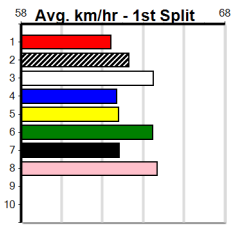

TAB LONG MAY WE PLAY (250+RANK)

10

1:37PM

(VIC time)

1st $1000
2nd $290
3rd $145

CROWN RHODE (8) showed a return to form at Shepparton and he has won here previously in a slick 22.00. DON'T ARGUE LOVE (5) has been luckless of late and she is expected to make amends. FROTHY'S DE GOEY (7) has solid claims

Watchdog Tips: **8** **5** **7** **4** **Bet:** **Trifecta 5,8/4,5,7,8/1,2,4,5,7,8 ($10 - 41.67%)**

Form	Box	Weight	Dist	Track	Date	Time	BON	Margin	1st/2nd (Time)	PIR	Checked	Comment	W/R	Split 1	S/P	Grade	Winning Boxes								
1 SOPHIE [5] <i>Solid record here, draw helps, place hope</i>																	$8.00								
BK	B	May-18 MY BRO FABIO				TRIXIE DIAMOND												<table border="1"> <tr><td>1</td><td>2</td><td>3</td><td>4</td><td>5</td><td>6</td><td>7</td><td>8</td></tr> <tr><td></td><td>1</td><td>1</td><td></td><td></td><td></td><td></td><td></td></tr> <tr><td>Prize</td><td colspan="7"></td><td>$3,790.00</td></tr> <tr><td>Best</td><td colspan="7"></td><td>22.51</td></tr> <tr><td>Starts</td><td colspan="7"></td><td>21-3-0-4</td></tr> <tr><td>Trk/Dst</td><td colspan="7"></td><td>10-2-0-1</td></tr> <tr><td>APM</td><td colspan="7"></td><td>$2419</td></tr> </table>							
Trainer: Kevin Quinn (Cundare)																									
3rd	(4)	28.4	300	HVL	R11	26-Aug-21	17.20	16.99	3.25LSHE'S A CHARM (16.99)	M/3	C2	.	.	4.00	$8.90	T3-5									
8th	(5)	28.0	390	BAL	R12	01-Sep-21	23.36	22.10	17.00LCLOSE ENCOUNTER (22.24)	M/58	C5	.	.	8.91	$33.90	5									
7th	(4)	28.2	390	WBL	R11	06-Sep-21	22.90	22.49	6.00LBELL PARK DRAGON (22.49)	M/66	C4	.	.	8.99	$17.70	5									
7th	(2)	27.9	400	GEL	R12	21-Sep-21	23.52	22.58	7.00LPSYCHOSOMATIC (23.03)	M/57	C8	.	.	8.89	$35.10	RW									
Owner(s): WINDY PLAINS (SYN), K Quinn, C Gason																									
2 GRAND GIVEAWAY [5] <i>Every chance last time, place claims best</i>																	$10.00								
BK	B	Jun-18 EL GRAND SENOR				BEL AIR MIST												<table border="1"> <tr><td>1</td><td>2</td><td>3</td><td>4</td><td>5</td><td>6</td><td>7</td><td>8</td></tr> <tr><td></td><td>2</td><td>2</td><td>2</td><td></td><td></td><td></td><td>2</td></tr> <tr><td>Prize</td><td colspan="7"></td><td>$10,085.71</td></tr> <tr><td>Best</td><td colspan="7"></td><td>22.76</td></tr> <tr><td>Starts</td><td colspan="7"></td><td>79-8-8-9</td></tr> <tr><td>Trk/Dst</td><td colspan="7"></td><td>30-1-5-2</td></tr> <tr><td>APM</td><td colspan="7"></td><td>$2810</td></tr> </table>							
Trainer: Rachel Bauch (Mortlake)																									
8th	(4)	27.4	390	WBL	R4	30-Aug-21	23.26	22.25	15.00LOH SUZIE (22.25)	M/77	C4	.	.	9.21	$50.10	5									
6th	(4)	27.1	390	BAL	R11	03-Sep-21	23.04	22.12	11.00LMILWAUKEE MISS (22.32)	M/55	C8	.	.	8.69	$89.60	5									
7th	(8)	27.4	390	WBL	R10	13-Sep-21	22.92	22.42	6.50LSHAZBOT (22.50)	M/54	.	.	.	8.75	$46.20	5									
2nd	(5)	27.1	390	WBL	R10	20-Sep-21	22.73	22.48	0.05LNANDA SIZZLE (22.72)	Q/11	.	.	.	8.70	$42.70	5									
Owner(s): S Bauch																									
3 PULL SHOT [5] <i>Needs to lead, unlikely to cross, next time</i>																	$16.00								
BK	B	Feb-18 GO WILD JACK				DON'S FANTASY												<table border="1"> <tr><td>1</td><td>2</td><td>3</td><td>4</td><td>5</td><td>6</td><td>7</td><td>8</td></tr> <tr><td></td><td>1</td><td>1</td><td>2</td><td></td><td>1</td><td></td><td></td></tr> <tr><td>Prize</td><td colspan="7"></td><td>$11,192.50</td></tr> <tr><td>Best</td><td colspan="7"></td><td>22.53</td></tr> <tr><td>Starts</td><td colspan="7"></td><td>82-6-9-20</td></tr> <tr><td>Trk/Dst</td><td colspan="7"></td><td>42-3-2-11</td></tr> <tr><td>APM</td><td colspan="7"></td><td>$2798</td></tr> </table>							
Trainer: Kevin Ward (Mount Moriac)																									
6th	(6)	26.5	390	WBL	R4	30-Aug-21	22.92	22.25	10.00LOH SUZIE (22.25)	M/56	.	.	.	9.04	$18.60	5									
3rd	(8)	26.5	450	WBL	R6	06-Sep-21	26.37	25.67	3.25LBLEAMING (26.15)	M/123	C1	.	R	6.85	$45.60	SH									
4th	(1)	26.4	390	WBL	R10	13-Sep-21	22.71	22.42	3.25LSHAZBOT (22.50)	M/35	C1	.	.	8.68	$7.40	5									
6th	(1)	26.5	390	WBL	R10	20-Sep-21	23.12	22.48	6.00LNANDA SIZZLE (22.72)	M/56	C4	.	.	8.98	$7.70	5									
Owner(s): K Ward																									
4 HEY VAIN ELAINE [5] <i>Back in form, settles on the speed, respect</i>																	$7.50