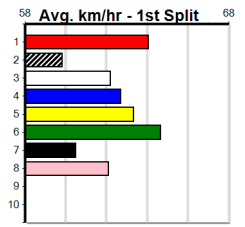

CASSIGN DESIGN (250+RANK)

450 Metres

Grade 7

5

12:03PM

(VIC time)

MR. DEEDS (1) was a dominant 25.77 winner here recently and he looks very well graded in this event. MEPUNGA HAYLES (6) owns a speedy 25.54 PB here and she will be very strong in the run home. JOFFA'S TIARA (3) won't be too far away

1st $1000
2nd $290
3rd $145

Watchdog Tips: **1** **6** **3** **4** **Bet:** **Trifecta 1/3,4,6/3,4,5,6,7 ($10 - 83.33%)**

Form	Box	Weight	Dist	Track	Date	Time	BON	Margin	1st/2nd (Time)	PIR	Checked	Comment	W/R	Split 1	S/P	Grade	Winning Boxes								
1 MR. DEEDS [7] <i>Dominant win two runs back, go close if steps</i>																	Winning Boxes								
BK	D	Sep-19 COSMIC RUMBLE				MEPUNGA TIARA												$2.50							
Trainer: Garry Anders (Koroit)																	<table border="1"> <tr><td>1</td><td>2</td><td>3</td><td>4</td><td>5</td><td>6</td><td>7</td><td>8</td></tr> <tr><td></td><td></td><td></td><td></td><td></td><td></td><td></td><td>1</td></tr> <tr><td>Prize</td><td colspan="7"></td><td>$3,390.00</td></tr> <tr><td>Best</td><td colspan="7"></td><td>25.77</td></tr> <tr><td>Starts</td><td colspan="7"></td><td>7-1-0-3</td></tr> <tr><td>Trk/Dst</td><td colspan="7"></td><td>4-1-0-1</td></tr> <tr><td>APM</td><td colspan="7"></td><td>$1794</td></tr> </table>								
3rd	(4)	30.8	450	WBL	R3	02-Sep-21	25.56	25.07	3.25LMEPUNGA MUSTANG (25.34)	M/654	C1	.	.	6.80	$11.40	MH									
6th	(6)	30.4	450	WBL	R2	09-Sep-21	26.26	25.15	11.00LMEPUNGA MUSTANG (25.53)	M/566	C8	.	.	6.97	$24.70	MF									
1st	(7)	30.8	450	WBL	R1	13-Sep-21	25.77	25.72	5.00LEASY STREET (26.10)	M/111	.	.	.	6.79	$1.20	M									
5th	(8)	30.6	450	WBL	R1	16-Sep-21	25.86	24.91	10.00LMEPUNGA MUSTANG (25.16)	M/676	C1	.	.	6.96	$18.20	X67H									
Owner(s): G Anders																									
2 BIG LEIGH [7] <i>Poor record here, may not get into the mix</i>																	Winning Boxes								
BK	D	Jun-18 PETER ROCKET				MISS LAVA												$26.00							
Trainer: Anthony Harding (Hamilton)																	<table border="1"> <tr><td>1</td><td>2</td><td>3</td><td>4</td><td>5</td><td>6</td><td>7</td><td>8</td></tr> <tr><td></td><td></td><td></td><td></td><td></td><td></td><td></td><td>1</td></tr> <tr><td>Prize</td><td colspan="7"></td><td>$4,193.57</td></tr> <tr><td>Best</td><td colspan="7"></td><td>NBT</td></tr> <tr><td>Starts</td><td colspan="7"></td><td>76-1-4-10</td></tr> <tr><td>Trk/Dst</td><td colspan="7"></td><td>16-0-1-1</td></tr> <tr><td>APM</td><td colspan="7"></td><td>$582</td></tr> </table>								
8th	(4)	32.0	410	HOR	R9	10-Aug-21	24.22	22.82	13.00LSRING CANDICE (23.32)	M/88	.	SW	.	11.44	$81.10	X67H									
7th	(3)	32.0	450	SHP	R7	19-Aug-21	26.36	25.58	12.00LNIGHTCORE (25.58)	M/777	.	.	.	7.30	$96.40	7									
6th	(4)	32.5	450	WBL	R9	06-Sep-21	26.50	25.67	12.00LGAMBLIN' WAYS (25.72)	M/566	C4	V7	.	7.06	$61.20	X67									
8th	(3)	32.2	450	WBL	R7	13-Sep-21	26.67	25.72	14.00LNIGHT JAR (25.72)	M/788	C4	V7	.	7.03	$55.40	X67									
Owner(s): A Harding																									
3 JOFFA'S TIARA [7] <i>Still learning but is a strong type, threat</i>																	Winning Boxes								
BK	B	Sep-19 COSMIC RUMBLE				MEPUNGA TIARA												$7.50							
Trainer: Joy Mcdowall (Nullawarre)																	<table border="1"> <tr><td>1</td><td>2</td><td>3</td><td>4</td><td>5</td><td>6</td><td>7</td><td>8</td></tr> <tr><td>1</td><td></td><td></td><td></td><td></td><td></td><td></td><td></td></tr> <tr><td>Prize</td><td colspan="7"></td><td>$1,290.00</td></tr> <tr><td>Best</td><td colspan="7"></td><td>25.69</td></tr> <tr><td>Starts</td><td colspan="7"></td><td>7-1-1-0</td></tr> <tr><td>Trk/Dst</td><td colspan="7"></td><td>6-1-1-0</td></tr> <tr><td>APM</td><td colspan="7"></td><td>$1290</td></tr> </table>								
1st	(2)	27.0	450	WBL	R1	30-Aug-21	25.69	25.59	8.50FLYING TORPEDO (26.26)	S/211	.	.	.	6.89	$3.90	M									
2nd	(8)	27.2	450	WBL	R9	06-Sep-21	25.79	25.67	1.00LGAMBLIN' WAYS (25.72)	M/432	C1	.	.	6.92	$1.90	X67									
6th	(8)	27.0	450	WBL	R5	09-Sep-21	26.13	25.15	7.50LWHERE'S GOOSE (25.61)	S/777	C4	.	.	7.07	$8.30	X67									
7th	(6)	26.7	450	WBL	R3	16-Sep-21	26.16	24.91	12.00LWEBLEC MIST (25.36)	M/577	C2	.	.	7.16	$31.80	X67H									
Owner(s): G Wickham																									
4 MASTER CLASS [7] <i>Strong maiden winner, keep safe again</i>																	Winning Boxes								
BK	D	Mar-20 COSMIC RUMBLE				HOPE'S THUNDER												$10.00