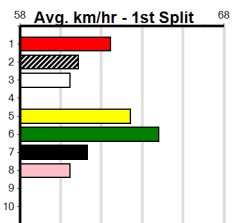

MACEY'S BISTRO (250+RANK)

450 Metres

Maiden

1

10:44AM

(VIC time)

1st $1000
2nd $290
3rd $145

LEKTRA RHINO (6) has turned in two solid performances to date and he should be able to burn them off soon after box rise. DROP A LINE (7) was well supported on debut and he will be much better for the run. MADAM STARFACE (1) can run a cheeky race

Watchdog Tips: **6** **7** **1** **4** **Bet:** **Exacta 6/1,4,7 ($10 for 333.33%)**

Form	Box	Weight	Dist	Track	Date	Time	BON	Margin	1st/2nd (Time)	PIR	Checked	Comment	W/R	Split 1	S/P	Grade	
1 MADAM STARFACE [M] <i>Well supported last time, draw may help, threat</i> $7.50																	
WBE	B				Dec-19	MY REDEEMER			STARFACE								
Trainer: Michael Davison (Talbot)																	
8th	(4)	25.4	350	HVL	R2	12-Sep-21	20.34	18.88	13.00LNEIRBO (19.48)	M/8		C4	.	6.89	$25.90	MH	
6th	(4)	25.4	390	WBL	R2	20-Sep-21	23.47	22.48	5.50LPRESIDENT PEGGY (23.12)	M/56		C1	.	9.33	$5.30	M	
Owner(s): Nhulunbuy Gold (SYN), S O'brien, M Obrien, M Wenlock, D Mitchell																	
2 SUGAR HIT KATIE [M] <i>Yet to impress, can improve, place claims</i> $10.00																	
WBK	B				Feb-20	MY REDEEMER			SUGAR HIT HEIDI								
Trainer: Daryl Williams (Bannockburn)																	
5th	(3)	27.3	390	WBL	R1	02-Sep-21	23.01	21.78	11.00LRAHELA BALE (22.26)	M/55		C1	.	9.10	$6.40	M	
5th	(6)	27.4	390	WBL	R3	09-Sep-21	23.06	21.74	11.00LCHIC (22.32)	S/77		C4	.	9.29	$17.90	M	
6th	(2)	27.6	450	BAL	R1	18-Sep-21	26.84	25.90	12.00LFAKE SHOT (26.04)	M/566		C4	.	6.94	$20.50	M	
Owner(s): B Preiato																	
3 TRENZALORE [M] <i>Steady to date, wait until he shows more</i> $16.00																	
BD	D				Aug-19	UNLAWFUL ENTRY			DIAMA BALE								
Trainer: Darren Fisher (Lara)																	
7th	(2)	34.2	390	WBL	R2	09-Jun-21	23.46	22.23	9.00LSPRING CANDICE (22.86)	M/78		.	.	W	9.13	$11.40	M
8th	(3)	34.4	390	WBL	R3	17-Jun-21	23.27	21.95	15.00LPOISON SKY (22.22)	M/68		C5	.	9.23	$25.20	M	
5th	(8)	34.1	450	BAL	R3	26-Jun-21	26.50	25.55	9.00LALBUQUERQUE (25.89)	M/555		.	.	7.04	$14.80	M	
Owner(s): D Fisher																	
4 EVAN ALMIGHTY [M] <i>No luck on debut, can improve, keep safe</i> $8.00																	
BK	D				Jan-20	ASTON KIMETTO			JUBILATION								
Trainer: Mark Giddings (Myrniong)																	
6th	(5)	34.9	460	GEL	R2	18-Sep-21	27.07	25.89	13.00LSTEAL YOUR STYLE (26.19)	M/776		C8	.	7.01	$11.90	M	
Owner(s): PALS by Six (SYN), M Kiag, O Geddes, P Rimes, B Gasser, J Rimes, B Gasparini																	
5 ZAMBORA JADE (NSW)[M] <i>Tough draw, will need room early, place best</i> $10.00																	
RF	B				Dec-19	ORSON ALLEN			CRAZY JO JO								
Trainer: Paul Herry (Mortlake)																	
6th	(4)	26.7	400	GEL	R1	10-Sep-21	23.81	22.58	14.00LDUBLIN MY MONEY (22.84)	Q/35		C4	.	8.75	$48.00	M	
5th	(3)	26.9	450	WBL	R1	20-Sep-21	26.95	25.64	3.5LNATALIA LEE (26.72)	Q/423		C8	.	7.16	$7.90	M	
7th	(7)	26.8	450	WBL	R1	23-Sep-21	26.60	25.08	12.00LEPHEMERAL (25.77)	M/555		C1	.	6.80	$68.40	M	
Owner(s): C Azzopardi																	
6 LEKTRA RHINO [M] <i>Impressive effort last time, go close if steps</i> $2.40																	
BK	D				Jan-20	ZAMBORA BROCKIE			LEKTRA VIKI								
Trainer: Philip Lenehan (Toolong)																	
6th	(8)	32.3	450	WBL	R2	02-Sep-21	25.92	25.07	7.50LASTON GALAXY (25.41)	M/777		.	.	6.97	$22.60	MH	
2nd	(5)	32.3	450	WBL	R1	23-Sep-21	25.88	25.08	1.75LEPHEMERAL (25.77)	M/333		C3	.	6.78	$7.40	M	
Owner(s): P Lenehan																	
7 DROP A LINE [M] <i>Better for the run on debut, main danger</i> $4.60																	
WF	D				Jul-19	KINDA CRUEL RED			ERANNA BALE								
Trainer: Michael Gibbons (Lara)																	
5th	(5)	32.9	410	HOR	R1	14-Sep-21	24.20	23.20	13.00LLONELINESS (23.36)	S/55		C1	.	W	11.05	$3.20	M
Owner(s): A Gibbons																	
8 CORALINE BALE (NSW)[M] <i>Yet to hit the scoreboard, needs more time</i> $16.00																	
WF	B				Nov-19	JARVIS BALE			DYNA NINA								
Trainer: Mark Roberts (Terang)																	
5th	(2)	27.3	311	CRN	R1	13-Aug-21	18.64	17.55	9.00LFERNANDO MILA (18.02)	S/54		.	.	10.40	$48.60	M	
8th	(6)	27.6	425	BEN	R2	18-Aug-21	26.01	24.11	24.00LBLACKPOOL HOMER (24.35)	M/788		C8	V0	6.97	$38.90	T3-M	
5th	(3)	26.9	390	WBL	R2	06-Sep-21	23.06	22.49	6.00LRIPPER ROXY (22.65)	M/55		C1	.	9.25	$18.00	M