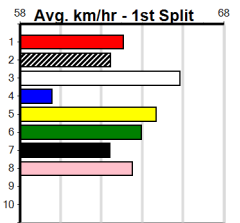

MEPUNGA CRUZER @ STUD (250+RANK)

390 Metres

Grade 5

9

1:10PM

(VIC time)

TAKE A DAISY (1) has the speed to hold the early lead and she should be able to zip away in the middle stages. CAPITIS (6) has a good record here and she just needs a little room to muster pace. TAKE A ROSE (8) can come out running at times.

1st $1000
2nd $290
3rd $145

Watchdog Tips:

1 6 8 7

Bet: **Win 1**

Form	Box	Weight	Dist	Track	Date	Time	BON	Margin	1st/2nd (Time)	PIR	Checked	Comment	W/R	Split 1	S/P	Grade
1 TAKE A DAISY [5] <i>Better than form, can pounce on the lead, yes</i> Winning Boxes																
WBD	B				Nov-17		FERNANDO BALE		KAPALOS						$3.40	
Trainer: Shane Jack (Dalmore)																
5th	(8)	28.2	450	SHP	R5	09-Sep-21	26.28	25.75	4.75LASTON EDWIN (25.96)	M/133	.	.	.	6.71	$18.50	SH
6th	(3)	28.3	400	WGL	R12	14-Sep-21	23.72	22.00	12.00SAINT PHOENIX (22.90)	M/77	C4	.	W	8.99	$9.70	5NP
5th	(3)	28.4	311	CRN	R6	17-Sep-21	18.47	17.80	7.00LSENR SENOR (18.00)	M/66	C1	.	.	10.29	$14.80	T3-5
6th	(1)	28.0	311	CRN	R11	20-Sep-21	18.70	17.89	7.00LBAG OF TRICKS (18.24)	M/66	.	VO	.	10.38	$5.90	T3-5
Owner(s): DIRTY RATS TWO (SYN), S Jack, P Gillespie, S Burke																
2 DIVA DOT [5] <i>Wide runner, pace out wide a worry, risky</i> Winning Boxes																
WBK	B				Feb-19		ALLEN DEED		KNOCKA'S CHOIR						$8.00	
Trainer: Jason Formosa (Heathcote)																
3rd	(3)	29.5	385	SHP	R11	09-Sep-21	22.45	21.96	1.5LMR. DAVER (22.34)	M/22	C3	.	.	8.35	$33.40	5
7th	(8)	29.3	390	WBL	R5	13-Sep-21	22.76	22.42	3.75LSPEARHEAD JOE (22.51)	M/24	C5	.	.	8.75	$20.30	5
5th	(2)	29.3	390	WBL	R4	20-Sep-21	23.05	22.48	7.00LSOUTHERN THUNDER	Q/55	C5	.	W	9.12	$14.10	5
6th	(1)	29.3	385	SHP	R7	23-Sep-21	22.66	21.95	9.50LÉSPÉCIAL ENVY (22.01)	M/56	.	.	.	8.72	$16.40	5
Owner(s): V Xuereb																
3 BOORALITE [5] <i>Well down the track here last time, tested</i> Winning Boxes																
BE	D				May-18		FERNANDO BALE		MERINDA HANNAH						$21.00	
Trainer: Lewis Green (Parwan)																
7th	(4)	27.8	455	MBR	R5	22-Jul-21	26.24	25.50	11.00LRHYME NOR REASON (25.52)677	6C77	.	.	.	8.24	$51.00	5
2nd	(2)	28.0	455	MBR	R7	29-Jul-21	25.74	25.36	3.00LSEVILLA (25.52)	222	.	.	.	8.13	$71.00	X345
6th	(5)	28.2	455	MBR	R5	05-Aug-21	26.32	25.64	6.50LTOBY WEST (25.85)	446	446	.	.	8.29	$12.00	5
8th	(1)	27.0	390	WBL	R4	20-Sep-21	23.84	22.48	19.00LSOUTHERN THUNDER	M/88	C8	.	.	9.26	$8.90	5
Owner(s): Greyhound Junkies (SYN), C Margariti, D Margariti																
4 PAT'S ME MUM [5] <i>No luck of late but has talent, place claims</i> Winning Boxes																
BK	B				Sep-18		BANJO BOY		PAT ME AGAIN						$9.00	
Trainer: Jason Formosa (Heathcote)																
7th	(8)	27.0	300	HVL	R12	02-Sep-21	16.94	16.69	3.5LREGGAE MIKADO (16.71)	M/5	.	.	.	4.02	$32.20	5
5th	(2)	26.7	300	HVL	R10	10-Sep-21	17.35	16.82	5.00LHEADS OR TAILS (17.00)	M/1	C6	.	.	3.95	$10.00	T3-5
7th	(3)	26.2	385	SHP	R9	14-Sep-21	22.82	21.76	13.00LBEACH MASTER (21.94)	M/67	C8	.	.	8.55	$17.20	5
7th	(8)	26.2	300	HVL	R12	21-Sep-21	17.38	16.93	4.25LLILY ROSE JAZZ (17.10)	M/6	.	.	.	3.99	$21.50	5
Owner(s): J Formosa																
5 ASTON LOGAN [5] <i>Solidly placed two runs back, place hope again</i> Winning Boxes																
BK	D				Apr-18		KNOCKA NORRIS		ASTON FORCE						$10.00	
Trainer: Jordan Formosa (Heathcote)																
6th	(2)	33.3	300	HVL	R11	07-Sep-21	17.09	16.73	4.00LROCKSTAR BRASS (16.82)	M/6	C5	.	.	4.02	$13.20	5
6th	(6)	32.9	390	WBL	R6	13-Sep-21	23.14	22.42	7.00LNAHA (22.67)	S/76	C4	.	.	9.00	$16.30	5
3rd	(3)	33.3	390	WBL	R4	20-Sep-21	22.86	22.48	4.25LSOUTHERN THUNDER	M/32	C2	.	.	9.03	$21.00	5
5th	(2)	33.0	385	SHP	R7	23-Sep-21	22.63	21.95	9.00LÉSPÉCIAL ENVY (22.01)	S/65	C4	.	.	9.10	$38.90	5
Owner(s): J Formosa																
6 CAPITIS [5] <i>Goes well here, solid muster, main danger</i> Winning Boxes																
WBK	B				Jun-18		FERNANDO BALE		BATWOMAN						$4.00	
Trainer: Shaun Baulch (Mortlake)																
4th	(3)	29.1	390	WBL	R7	09-Aug-21	23.21	22.33	13.00LKAIDEN (22.33)	M/85	C4	.	.	9.12	$24.90	5
8th	(5)	29.3	311	CRN	R7	23-Aug-21	18.79	17.97	9.50LBIT OF PEPPER (18.14)	M/67	C4	.	.	10.04	$17.90	T3-5
3rd	(7)	28.9	390	WBL	R10	13-Sep-21	22.70	22.42	3.00LSHAZBOT (22.50)	M/23	C1	.	.	8.65	$14.90	5