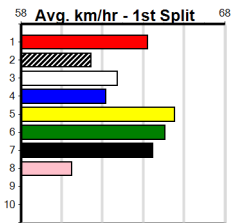

GAP (250+RANK)

390 Metres

Grade 5

12

2:17PM

(VIC time)

BISSAKA SPIDER (8) owns a handy 22.59 PB here and he should have enough pace to cross at the bend. TURN TO FAB (7) is a capable type when fit and he is expected to race well fresh. CALICO BULL (6) is another who can fire fresh.

1st $1000
2nd $290
3rd $145

Watchdog Tips: **8** **7** **6** **5** **Bet:** Trifecta 7,8/5,6,7,8/4,5,6,7,8 ($10 - 55.56%)

Form	Box	Weight	Dist	Track	Date	Time	BON	Margin	1st/2nd (Time)	PIR	Checked	Comment	W/R	Split 1	S/P	Grade		
1	FLOPPY ROO (SA)[5]	<i>Can move wide, front runner, tough ask</i>																
BK	B	Dec-17	EL GRAND SENOR	YEARDLEY														$8.00
Trainer: Colin Baker (Bannockburn)																		
7th	(2)	29.6	390	BAL	R10	21-Aug-21	23.19	22.03	17.00	CHIEF'S SHOUT (22.03)	S/67	C8	.	.	8.95	$24.90	5	
3rd	(2)	29.4	311	CRN	R10	28-Aug-21	18.50	17.91	8.50	LENNY'S JAGGER (17.93)	S/44	C2	.	.	10.12	$13.40	5	
5th	(8)	28.7	400	WGL	R4	02-Sep-21	23.40	22.38	8.00	ZIPPING KINGSTON (22.87)	M/55	C4	.	.	8.66	$14.60	5	
6th	(6)	28.6	390	BAL	R12	08-Sep-21	22.78	22.15	6.50	FUSION SPY (22.34)	S/57	.	.	W	8.80	$53.00	5NP	
Owner(s): C Baker																		
2	NARCELLE [5]	<i>Struggled for a while now, out of her depth</i>																
BK	B	Jan-18	BARCIA BALE	MOTORETTE														$16.00
Trainer: Kevin Gavin (Killarney)																		
8th	(4)	34.5	450	WBL	R6	23-Aug-21	26.49	25.59	13.00	LITTLE TIGER (25.64)	M/888	C1	.	.	7.09	$55.30	5	
7th	(3)	34.6	390	WBL	R12	30-Aug-21	23.14	22.25	11.00	LINGA RILEY (22.41)	M/78	C1	.	.	9.28	$32.10	5	
5th	(5)	34.6	390	WBL	R12	06-Sep-21	23.33	22.49	7.00	ZIPPER SHINE (22.85)	M/66	C8	.	.	9.24	$43.50	5	
7th	(5)	34.5	390	WBL	R12	13-Sep-21	23.18	22.42	8.00	LOVER LOAD (22.64)	M/77	C2	.	.	9.15	$41.30	5	
Owner(s): R Gavin																		
3	MEGASONIC [5]	<i>Another who is lacking confidence, tested</i>																
F	D	Mar-18	KILTY LAD	OUTSIDE EDGE														$12.00
Trainer: Lewis Green (Parwan)																		
7th	(6)	36.8	300	HVL	R12	10-Sep-21	17.27	16.82	4.00	LOUT OF ACES (16.99)	M/7	.	.	.	4.10	$25.60	T3-5	
4th	(6)	36.9	390	WBL	R12	13-Sep-21	22.98	22.42	5.00	LOVER LOAD (22.64)	M/64	C2	.	.	8.99	$10.80	5	
6th	(6)	36.9	450	BAL	R6	18-Sep-21	26.72	25.90	4.50	MISSISSIPPI MUD (26.42)	M/245	C5	.	.	6.76	$28.30	5	
5th	(4)	37.2	450	WBL	R8	20-Sep-21	26.84	25.64	11.00	DASHA TULLAMORE (26.12)	M/344	C1	.	.	6.93	$24.60	5	
Owner(s): GOLD RUSH SYNDICATE (SYN), J Mallard, T Solier																		
4	HARSH JUDE [5]	<i>Can show early speed at times, place hope</i>																
BK	B	Jan-18	HAY FERGUS	MISS BETSY														$7.50
Trainer: Jason Formosa (Heathcote)																		
5th	(6)	26.4	385	SHF	R12	09-Sep-21	22.78	21.96	9.00	LINDIGO INDY (22.17)	S/86	C4	.	.	8.84	$17.60	5	
3rd	(7)	26.2	390	WBL	R12	13-Sep-21	22.87	22.42	3.50	LOVER LOAD (22.64)	M/43	C1	.	.	8.76	$16.10	5	
6th	(6)	26.0	390	WBL	R12	20-Sep-21	23.62	22.48	9.50	DOUBLE UP (22.99)	S/86	C5	.	.	9.30	$10.60	5	
6th	(7)	26.0	385	SHF	R12	23-Sep-21	22.57	21.95	4.75	GOLD GISELLE (22.25)	M/65	C5	.	.	8.54	$25.00	5	
Owner(s): M Lewis																		
5	CAWBOURNE WOLF (NSW)[5]	<i>Last two runs have been handy, keep safe</i>																
LTBD	D	Nov-18	SWIFT FANCY	CAWBOURNE ABBI														$9.00
Trainer: Lewis Green (Parwan)																		
5th	(4)	33.5	395	MBR	R1	17-May-21	23.00	22.22	6.00	STORMY MISSILE (22.60)	555	555	.	.	5.22	$17.00	6	
5th	(6)	33.4	350	MBS	R7	26-May-21	19.53	18.87	4.75	BLACK BACCARA (19.20)	.	.	.	.	7.16	$61.00	6	
1st	(2)	33.5	400	MTG	R3	03-Jun-21	23.22	22.99	2.00	MILLY MAY (23.36)	.	.	.	.	10.90	$3.00	RW	
3rd	(2)	32.1	390	WBL	R12	20-Sep-21	23.49	22.48	7.50	DOUBLE UP (22.99)	M/53	C1	SW	.	9.21	$5.50	5	
Owner(s): J Dal corobbo																		
6	CALICO BULL [5]	<i>Resuming, quick PB here, threat if fit</i>																
BK	D	Mar-18	FABREGAS	CALLUM'S MUM														$4.00
Trainer: Cameron Taylor (Neilborough)																		
6th	(7)	32.2	385	SHF	R10	17-Apr-21	22.30	21.78	5.50	LEMBOR (21.93)	S/76	.	.	.	8.65	$6.70	5	
6th	(1)	32.3	400	WGL	R11	07-May-21	23.19	22.41	7.50	BUSY BELLA (22.68)	M/86	C4	.	.	8.76	$12.40	5	
4th	(1)	32.6	410	HOR	R11	11-May-21	23.90	23.16	5.00	LABBY'S COMET (23.56)	Q/44	C4	.	.	10.66	$17.10	5NP