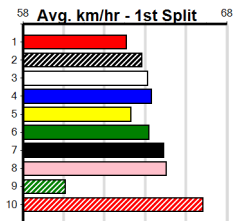

TRIALS EVERY WEDNESDAY

350 Metres Mixed 6/7

9

1:14PM
(VIC time)

SOUL READER (1) powered to the line in his top 19.54 win here and he is drawn to get all the breaks. ORSON AVERY (5) was impressive here two runs back and she just needs a little luck early on. SHORT FINE LEG (2) can race well fresh.

1st $1000
2nd $290
3rd $145

Watchdog Tips: **1** **5** **2** **8** **Bet:** **Exacta 1/2,5,8 ($10 for 333.33%)**