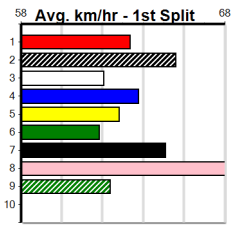

10

1:32PM

(VIC time)

DOWNLOAD THE WATCHDOG APP

350 Metres

Grade 5

LADY BABA (7) recorded her handy 19.55 PB here from this draw and she will get plenty of cover early on. KID MALAWI (8) has been placed in 21 of 28 here and he is drawn to get all the breaks. POLLY'S YOHANNA (3) can charge to the line.

- 1st $1000
  2nd $290
  3rd $145

Watchdog Tips: 7 8 3 4 Bet: Exacta 7,8/2,3,4,7,8 ($10 for 125%)

Race 1: GENIAL JED [5] vs SHARNICA. Showing promise but this is harder, place best. $6.00. Trainer: Brian Sonneman (Lillico). Owners: SKI TIME (SYN), B Sonneman, P Hoadley, M Sonneman.

Race 2: SHE'S SERIOUS [5] vs COSMEA. Solid record here, strong late, place hope. $7.50. Trainer: Steve Daniliuk (Sunbury). Owners: S Daniliuk.

Race 3: POLLY'S YOHANNA [5] vs POLLY BALE. Can unwind a strong finish, threat if they bunch. $8.00. Trainer: Clint Capuano (Anakie). Owners: P creek (SYN), S Randle, J Mullane.

Race 4: PURE PROMISE [5] vs WEST ON XANDI. Never headed two runs back, keep safe again. $6.00. Trainer: Steven Collyer (North Coburg). Owners: S Collyer.

Race 5: RAQUEA'S DREAM [5] vs ROSHANI'S DREAM. Just not racing well enough, look to others. $26.00. Trainer: Stephen Spiteri (St Albans). Owners: A Spiteri.

Race 6: HARRELL BALE (NSW)[5] vs PURCELL BALE. One paced and will get run off his feet, tested. $21.00. Trainer: Steven Collyer (North Coburg). Owners: S Collyer.

Race 7: LADY BABA [5] vs LADY DEEDEE. Recorded her PB here from this draw, go close. $3.40. Trainer: Bruce Stirling (Lethbridge). Owners: P Rothfield.

Race 8: KID MALAWI [5] vs SECRETARY BIRD. *** SCRATCHED ***. $4.80. Trainer: Terry Meyer (Invergordon). Owners: T Meyer.

Race 9: ZEREVA [5] Res. vs ROSIE ROCKS. *** SCRATCHED ***. $21.00. Trainer: Damian Meade (Hazelwood North). Owners: D Meade.

Race 10: *** NO RESERVE ***. $461. Trainer: . Owners: .