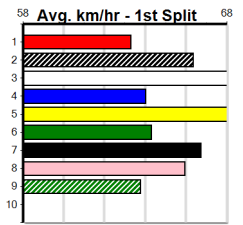

GREYHOUND ADOPTION PROGRAM

300 Metres

Mixed 6/7

3

11:26AM

(VIC time)

1st \$1000
2nd \$290
3rd \$145

Watchdog Tips: 4 5 3 1 Bet: Trifecta 4,5/1,3,4,5/1,3,4,5,6,7 (\$10 - 41.67%)