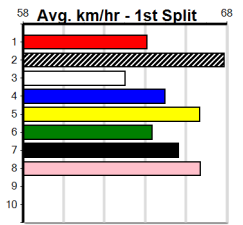

WILD GRAINS BAKERY (3-6 WINS) HT1

350 Metres

Restricted Win Heat

6

12:18PM

(VIC time)

1st $1000
2nd $290
3rd $145

BOOMBOX HAMMER (1) would prefer a wider draw but he should get some cover early and that will help him get into the clear. BLUE SPOT (8) has raced well here to date and he will dial up the pressure mid race. NOTORIETY (7) is a more than capable type

Watchdog Tips: **1** **8** **7** **4** **Bet:** **Exacta 1,8/1,4,7,8 ($10 for 166.67%)**

Form	Box	Weight	Dist	Track	Date	Time	BON	Margin	1st/2nd (Time)	PIR	Checked	Comment	W/R	Split 1	S/P	Grade
1 BOOMBOX HAMMER (SA)[4] <i>Prefer out wide but has good muster, go close</i>																
BK	D				May-19		FERNANDO BALE					CAIRNLEA SHADOW			$2.60	
Trainer: Jessica Hopkins (Junction Village)																
1st	(8)	33.8	350	HVL	R11	05-Sep-21	19.43	19.13	3.5	LASTON MATRICE (19.67)	M/5	.	.	.	6.74	$1.60 RWF
4th	(3)	33.3	515	SAN	R10	09-Sep-21	29.80	28.79	6.0	LOSPREY PHANTOM (29.39)	M/4334	C2	.	.	5.21	$9.70 5
5th	(1)	33.6	515	SAN	R11	16-Sep-21	29.95	29.39	8.0	LUPER MARLI (29.41)	M/8776	C5	.	.	5.36	$5.50 5
1st	(4)	34.0	515	SAN	R11	23-Sep-21	29.55	29.11	1.2	LLAKEVIEW BONNIE (29.63)	M/2222	C2	SW	.	5.17	$4.70 5
Owner(s): Rovers Return (SYN), P Jovanovic, L Sermon																
<table border="1"> <tr><th colspan="8">Winning Boxes</th></tr> <tr><td>1</td><td>2</td><td>3</td><td>4</td><td>5</td><td>6</td><td>7</td><td>8</td></tr> <tr><td>1</td><td></td><td></td><td>2</td><td></td><td></td><td></td><td>1</td></tr> <tr><td>Prize</td><td colspan="7">$15,810.00</td></tr> <tr><td>Best</td><td colspan="7">19.43</td></tr> <tr><td>Starts</td><td colspan="7">15-5-2-0</td></tr> <tr><td>Trk/Dst</td><td colspan="7">3-1-1-0</td></tr> <tr><td>APM</td><td colspan="7">$13126</td></tr> </table>																
2 SONIC SENSATION [5] <i>Another wide runner, likely to find bother</i>																
F	D				Jun-17		BARCIA BALE					LOW TALKER			$12.00	
Trainer: Peter Reinders (Gruyere)																
3rd	(2)	37.8	350	HVL	R6	13-Aug-21	19.74	19.48	2.0	LURNISH (19.60)	M/2	.	.	.	6.70	$18.20 T3-5
2nd	(8)	37.9	350	HVL	R6	26-Aug-21	20.12	19.67	0.5	LSHOWBOAT CAPERS (20.09)	M/3	C1	.	.	6.77	$5.10 T3-5
7th	(1)	37.8	350	HVL	R6	03-Sep-21	19.99	19.45	4.5	LGOLDEN YEARS (19.69)	M/4	C2	.	.	6.71	$4.90 T3-5
4th	(6)	37.8	350	HVL	R7	10-Sep-21	19.76	19.57	2.7	LLESPECIAL EMPIRE (19.57)	M/5	C1	.	.	6.72	$31.80 T3-5
Owner(s): P Reinders																
<table border="1"> <tr><th colspan="8">Winning Boxes</th></tr> <tr><td>1</td><td>2</td><td>3</td><td>4</td><td>5</td><td>6</td><td>7</td><td>8</td></tr> <tr><td>1</td><td></td><td></td><td>1</td><td></td><td>1</td><td></td><td>2</td></tr> <tr><td>Prize</td><td colspan="7">$10,035.00</td></tr> <tr><td>Best</td><td colspan="7">19.76</td></tr> <tr><td>Starts</td><td colspan="7">50-5-8-10</td></tr> <tr><td>Trk/Dst</td><td colspan="7">13-1-2-3</td></tr> <tr><td>APM</td><td colspan="7">$2268</td></tr> </table>																
3 HALO LAD [5] <i>Every chance here last time, prefer others</i>																
BK	D				Sep-18		KEYBOW					EBBY CHANCE			$21.00	
Trainer: Kurt Burger-trudgett (Myrniong)																
3rd	(1)	33.0	450	WBL	R8	23-Aug-21	26.09	25.59	7.5	LCRACKERJACK LACH (25.59)	M/244	C3	.	.	6.80	$3.10 5
3rd	(8)	32.7	515	SAP	R12	29-Aug-21	30.29	29.57	1.0	LPALACE LADY (30.22)	M/5555	.	.	.	5.29	$12.20 5NP
3rd	(4)	32.7	450	BAL	R5	05-Sep-21	26.17	25.60	5.5	LPRINCE CODY (25.79)	M/233	C1	.	.	6.83	$4.10 SH
3rd	(2)	32.8	300	HVL	R11	21-Sep-21	17.23	16.93	1.0	LSCARAMOUCHE (17.16)	M/2	.	.	.	3.97	$20.60 5
Owner(s): Shii baby (SYN), K Burger-trudgett, M Wishart																
<table border="1"> <tr><th colspan="8">Winning Boxes</th></tr> <tr><td>1</td><td>2</td><td>3</td><td>4</td><td>5</td><td>6</td><td>7</td><td>8</td></tr> <tr><td>1</td><td>1</td><td>1</td><td></td><td></td><td></td><td>1</td><td>1</td></tr> <tr><td>Prize</td><td colspan="7">$9,425.00</td></tr> <tr><td>Best</td><td colspan="7">FSTD</td></tr> <tr><td>Starts</td><td colspan="7">27-6-1-5</td></tr> <tr><td>Trk/Dst</td><td colspan="7">0-0-0-0</td></tr> <tr><td>APM</td><td colspan="7">$3495</td></tr> </table>																
4 PRINCESS BARCIA (NSW)[5] <i>Can come out running, major player if crosses</i>																
BE	B				Feb-19		BARCIA BALE					TRIANNA			$8.00	
Trainer: Dean Elliot (Balliang)																
4th	(6)	29.0	410	HOR	R12	31-Aug-21	23.67	23.12	7.5	LASTRO BOY (23.17)	M/54	C8	.	.	10.70	$10.70 5
5th	(6)	29.0	390	BAL	R11	08-Sep-21	22.64	22.15	6.0	LKING KABOOM (22.23)	M/34	C5	.	.	8.70	$6.90 5
2nd	(4)	28.8	400	GEL	R10	17-Sep-21	22.82	22.57	2.5	LZEEBA'S LEGACY (22.65)	Q/12	.	.	.	8.46	$12.40 5
8th	(4)	29.2	400	GEL	R12	24-Sep-21	23.14	22.74	4.2	LBIG GORDY (22.85)	M/78	C1	.	.	8.80	$10.30 X45
Owner(s): Boys day out (SYN), D Lewis, N Philippe, P Bradford