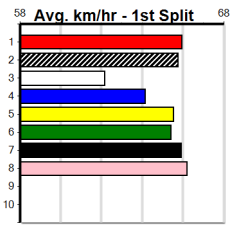

DOWNLOAD THE WATCHDOG APP

390 Metres

Grade 5

9

6:00PM

(VIC time)

KENJI BALE (7) has been placed in two of three here and he should have enough pace to cross early on. CRYMELON COMET (3) caught the eye two runs back and he just needs a little room early on. NUMINOUS (5) can settle on the speed

1st $1650
2nd $475
3rd $235

Watchdog Tips: **7** **3** **5** **1** **Bet:** **Trifecta 3,7/1,3,5,7/1,3,5,7,8 ($10 - 55.56%)**

Form	Box	Weight	Dist	Track	Date	Time	BON	Margin	1st/2nd (Time)	PIR	Checked	Comment	W/R	Split 1	S/P	Grade	Winning Boxes										
1	BK	D		May-18	ASTON BOLERO				ASTON TARA									$3.60	1	2	3	4	5	6	7	8	
Trainer: Jack Campbell (Anakie)																											
5th	(5)	34.9	400	GEL	R11	24-Jul-21	23.04	22.43	5.00LJOYOUS PROMISE (22.70)	M/65	C4	.	.	8.71	$30.00	5	Prize	1	1	1	2						
4th	(5)	35.2	390	WBL	R11	29-Jul-21	22.52	22.02	7.00LCHERI CLOWNFISH (22.05)	M/64	C4	.	.	8.78	$11.70	5	Best										1
3rd	(7)	36.4	400	GEL	R7	14-Sep-21	23.11	22.60	0.75LKATIE CORTIS (23.07)	M/22	C1	.	.	8.49	$7.30	X45	Starts										
1st	(8)	36.7	400	GEL	R5	21-Sep-21	22.84	22.58	3.00LTAUNT FINNIE (23.04)	M/21	.	SW	.	8.61	$3.70	5	Trk/Dst										
Owner(s): R Borda																											

Form	Box	Weight	Dist	Track	Date	Time	BON	Margin	1st/2nd (Time)	PIR	Checked	Comment	W/R	Split 1	S/P	Grade	Winning Boxes										
2	F	D		Jan-19	RIPPIN' SAM				MISS HODGE									$16.00	1	2	3	4	5	6	7	8	
Trainer: Peter Fulton (Ecklin South)																											
6th	(4)	32.1	390	WBL	R7	02-Sep-21	22.41	21.78	9.00LABALONE FOZZ (21.78)	M/76	C4	.	.	8.90	$36.80	X45	Prize										
8th	(8)	32.0	410	HOR	R11	07-Sep-21	23.97	23.16	7.00LNEVAEH BALE (23.49)	M/57	C2	.	W	10.64	$15.00	5	Best										
6th	(6)	32.1	390	WBL	R11	16-Sep-21	22.48	21.74	4.75LASTON SHINTARO (22.16)	M/76	C2	.	.	8.83	$90.30	5	Starts										
3rd	(4)	31.9	390	WBL	R11	23-Sep-21	22.33	22.13	2.50LJEN JUMBO PRAWN (22.16)	M/44	C1	.	.	8.77	$79.10	X45	Trk/Dst										
Owner(s): P Fulton																											

Form	Box	Weight	Dist	Track	Date	Time	BON	Margin	1st/2nd (Time)	PIR	Checked	Comment	W/R	Split 1	S/P	Grade	Winning Boxes										
3	RBD	D		Apr-19	HAWK ALONE				CRYMELON HOLLY									$6.50	1	2	3	4	5	6	7	8	
Trainer: Ian Bibby (Warracknabeal)																											
6th	(6)	32.6	545	BAL	R5	29-Aug-21	31.82	31.05	6.00LELEORA BALE (31.42)	M/5665	C1	.	.	7.01	$5.30	RW	Prize										
6th	(4)	32.8	485	HOR	R8	07-Sep-21	27.74	27.28	6.00LCRACKERJACK LACH (27.33)	M/766	C1	.	.	6.97	$10.60	X45	Best										
2nd	(6)	32.7	410	HOR	R10	14-Sep-21	23.49	23.20	1.00LWILL DO (23.43)	M/65	C4	.	.	10.66	$10.10	5H	Starts										
7th	(5)	32.6	410	HOR	R8	21-Sep-21	23.55	22.97	8.50LHANDSOME JACK (22.97)	M/88	C4	.	.	10.76	$26.00	5F	Trk/Dst										
Owner(s): MBMB (SYN), I Bibby, P Borradaile, O Mcgovern, J Bibby																											

Form	Box	Weight	Dist	Track	Date	Time	BON	Margin	1st/2nd (Time)	PIR	Checked	Comment	W/R	Split 1	S/P	Grade	Winning Boxes										
4	BD	B		Jun-18	FERNANDO BALE				DARK SMIFFY									$8.00	1	2	3	4	5	6	7	8	
Trainer: Jeffrey Guy (Laharum)																											
7th	(5)	27.3	425	BEN	R4	10-Sep-21	24.65	23.43	13.00LALL OVER MAX (23.77)	M/877	C5	V0	R	6.90	$32.20	5	Prize										
1st	(1)	27.1	390	BAL	R10	13-Sep-21	22.47	22.19	3.75LUNSOLVED MYSTERY (22.73)	M/11	.	.	.	8.45	$6.80	T3-5	Best										
2nd	(5)	27.3	410	HOR	R5	21-Sep-21	23.30	22.97	0.75LFISHBONE EXPRESS (23.26)	M/33	C1	.	.	10.39	$12.50	5NP	Starts										
3rd	(7)	27.5	425	BEN	R10	24-Sep-21	24.15	23.61	1.25LHACKER (24.08)	M/344	.	.	.	6.68	$31.80	5H	Trk/Dst										
Owner(s): J Guy