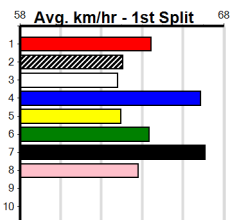

NORFOLK BUTCHERS (275+ RANK)

12

390 Metres

Grade 5 No Penalty

6:55PM

(VIC time)

1st $1650
2nd $475
3rd $235

FREDDIE LOCO (7) returned to form at Cranbourne and he has the speed to cross and lead throughout again. CRAZY OLD DUCK (4) has been placed in six of 12 here and she will be in the mix throughout. CUTE INDEED (1) is never too far away.

Watchdog Tips: **7** **4** **1** **6** **Bet:** **Trifecta 4,7/1,4,6,7/1,4,6,7,8 ($10 - 55.56%)**

Form	Box	Weight	Dist	Track	Date	Time	BON	Margin	1st/2nd (Time)	PIR	Checked	Comment	W/R	Split 1	S/P	Grade
1 CUTE INDEED [5] <i>Drawn to be on the pace throughout, threat</i>																
BK	B			Jan-18	ALLEN DEED				LOVE TO ROCK						$6.00	
Trainer: Shaun Baulch (Mortlake)																
2nd	(3)	24.2	311	CRN	R12	23-Jun-21	18.09	17.63	0.10LTALK TALK TALK (18.09)	M/32	.	.	.	9.94	$3.80	5NP
7th	(6)	23.7	390	BAL	R11	03-Sep-21	23.08	22.12	11.00LMILWAUKEE MISS (22.32)	M/77	C4	.	.	8.79	$20.70	5
5th	(3)	24.3	400	GEL	R12	18-Sep-21	23.09	22.28	4.00LMIDNIGHT DIESEL (22.83)	M/44	.	.	.	8.69	$34.50	5
ST	(-)	24.7	390	WBL		20-Sep-21	23.01		1.00LTrial Cleared	Q/11	.	2of4	.	8.90	$.	ST
Owner(s): S Baulch																
2 PUSH START [5] <i>Good record here but is struggling, place</i>																
BK	B			Jan-18	BARCIA BALE				MOTORETTE						$10.00	
Trainer: Stephen Tabb (Lara)																
7th	(5)	31.5	311	CRN	R11	23-Aug-21	18.74	17.97	6.50LPACIFIC BAR (18.29)	M/46	C5	.	.	10.02	$31.20	T3-5
6th	(3)	32.0	311	CRN	R12	31-Aug-21	18.54	17.86	8.00LBABY PECHEY (17.99)	M/75	C1	.	.	10.30	$22.60	5NP
8th	(6)	32.0	385	SHP	R11	09-Sep-21	22.72	21.96	5.50LMR. DAVER (22.34)	S/77	C5	.	.	8.63	$49.20	5
3rd	(7)	31.5	390	WBL	R11	20-Sep-21	22.79	22.48	4.50LINGA RILEY (22.49)	M/33	C2	.	.	8.90	$20.50	5
Owner(s): MRS BROWNS (SYN), M Tabb, S Tabb, B Tabb, Z Tabb																
3 JACK'S FANTASY [5] <i>Well beaten in her past six, prefer to watch</i>																
BK	B			Feb-18	GO WILD JACK				DON'S FANTASY						$21.00	
Trainer: Kevin Quinn (Cundare)																
6th	(5)	28.8	400	GEL	R12	17-Aug-21	23.60	22.72	8.50LCROWN ELLA (23.03)	M/77	C4	SW	W	8.95	$15.30	5
6th	(4)	28.3	410	HOR	R4	07-Sep-21	23.93	23.16	6.00LABBY'S STAR (23.54)	M/66	C5	.	.	10.66	$53.00	SH
5th	(1)	28.6	390	WBL	R12	13-Sep-21	22.99	22.42	5.50LOVER LOAD (22.64)	M/56	C5	.	.	8.97	$2.60	5
8th	(3)	28.7	450	BAL	R6	18-Sep-21	26.86	25.90	6.50LMISSISSIPPI MUD (26.42)	M/777	C5	.	.	6.92	$35.60	5
Owner(s): K Ward																
4 CRAZY OLD DUCK [5] <i>Placed in six of 12 here, danger if crosses</i>																
WBE	B			Mar-18	FERNANDO BALE				MARCUS GLORY						$4.20	
Trainer: Garry Marshman (Heathmere)																
4th	(8)	27.5	390	WBL	R6	12-Aug-21	22.61	22.03	4.25LMILWAUKEE MISS (22.32)	M/44	C4	.	.	8.85	$3.80	5
7th	(2)	27.0	390	WBL	R11	26-Aug-21	23.18	21.90	13.00LRAMPANT TERESA (22.34)	M/47	C5	.	.	8.91	$4.40	5
3rd	(2)	27.0	410	HOR	R10	14-Sep-21	23.58	23.20	2.25LWILL DO (23.43)	M/22	C1	.	.	10.52	$10.60	5H
6th	(3)	27.3	410	HOR	R12	21-Sep-21	24.49	22.97	12.00LHAVE A ROADIE (23.70)	M/46	C8	.	.	10.66	$2.60	5NP
Owner(s): G Marshman																
5 WORMS ARE BITING (SA)[5] <i>Needs things his own way, prefer others</i>																
BK	D			Feb-19	WORM BURNER				MAXIMUM BELLA						$9.00	
Trainer: Scott Blacksell (Cape Bridgewater)																
4th	(3)	30.8	390	WBL	R11	30-Aug-21	22.87	22.25	4.00LBENEFIT SUMMARY (22.60)	M/76	C4	.	.	9.06	$6.00	5
6th	(7)	31.2	390	WBL	R4	06-Sep-21	23.10	22.49	5.00LSHIP OF FOOLS (22.75)	M/56	C1	.	.	9.16	$3.60	5
2nd	(2)	31.2	390	WBL	R11	13-Sep-21	22.58	22.42	0.25LSOUTHERN THUNDER	S/42	C1	.	.	8.88	$4.90	5
5th	(1)	31.2	410	HOR	R12	21-Sep-21	24.38	22.97	10.00LHÁVĚ A ROADIE (23.70)	M/65	C5	.	.	10.68	$12.10	5NP
Owner(s): S Blacksell																
6 TINKER DAZZ [5] <i>Good muster, can stay wide, must keep safe</i>																
BKW	D			Jan-19	DYNA LACHLAN				GAWKER BALE						$4.60	
Trainer: Stephen Tabb (Lara)																
4th	(6)	32.3	311	CRN	R11	31-Aug-21	18.55	17.86	9.50LPERFECT SKIPPER (17.92)	S/44	C4	.	.	10.22	$9.20	5
5th	(5)	32.4	300	HVL	R10	07-Sep-21	17.21	16.73	7.00LSHARKY SHARK (16.73)	M/4	C6	.	.	4.00	$14.30	FFA
3rd	(1)	32.6	311	CRN	R6	17-Sep-21	18.23	17.80	3.25LSENIOR SENOR (18.00)	S/33	C1	SW	.	10.03	$5.00	T3-5
5th	(7)	32.8	300	HVL	R7	21-Sep-21	17.32	16.93	6.00LANITA SONIC LOVE (16.93)	M/4	.	.	.	4.01	$12.00	FFA
Owner(s): Burns Racing (SYN), C Burns, J Burns