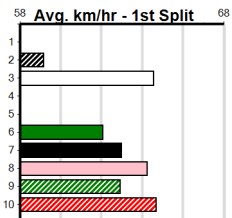

Watchdog Tips: 2 3 1 8 Bet: Exacta 2,3/1,2,3,4,8 (\$10 for 125%)

Main table containing race details for 10 horses, including names, trainers, owners, and performance statistics.

WANNON FUNCTION CENTRE

390 Metres