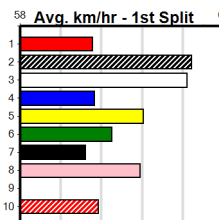

Win - RUSH OUT (R10B2)

Suggested Quaddie:

1st Leg: 3,7 2nd Leg: 5
 3rd Leg: 1,2,6 4th Leg: 2,8
 Cost: \$50 for 416.67%

Download Now

Mobile Form Guide

Average Winning Time:

Distance	Grade	Avg. Time
390m	Mixed 4/5	22.04
390m	Grade 5 No Penalty	22.20
390m	Restricted Win	22.29
390m	Mixed 6/7	22.30
390m	Grade 5	22.36
390m	Maiden	22.58
450m	Mixed 4/5	25.32
450m	Mixed 6/7	25.55
450m	Grade 5	25.58
450m	Maiden	25.75

Track Record:

Distance	Time	Greyhound	Date Set
390m	21.616	AUSSIE INFRARED	14-Feb-17
450m	24.719	UNLAWFUL ENTRY	27-Apr-16
650m	36.816	WEBLEC HAZE	09-Jan-21

MACEY'S BISTRO

450 Metres

Maiden

1
3:22PM
(VIC time)