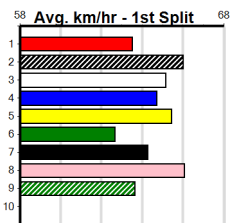

8

5:43PM

(VIC time)

BOOM OUT (8) has turned in some big performances of late and he can light them up as they head into the bend. UNATHI BALE (2) is another explosive type and he will pour the pressure on from the outset. KRAKEN TEX (4) is an honest type

1st $1750
2nd $500
3rd $250

Watchdog Tips: 8 2 4 7 Bet: Trifecta 2,8/2,8/3,4,5,7 ($10 - 125%)

Main table containing race details for 10 races, including horse names, trainers, odds, and winning boxes. Races include DIGITORUM, UNATHI BALE, CYPRESS BALE, KRAKEN TEX, WHERE'S GOOSE, HENDRIK BALE, MOW A MEADOW, BOOM OUT, AWESOME VALUE, and NO RESERVE.