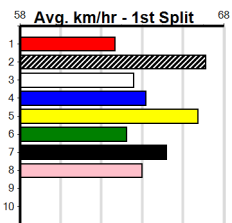

Mixed 6/7

3

3:57PM

(VIC time)

1st \$1650
2nd \$475
3rd \$235

Watchdog Tips: **2** **3** **6** **7** **Bet:** **Exacta 2,3/2,3,6,7 (\$10 for 166.67%)**

LEKTRA GAL (2) was a dominant 23.60 Horsham winner and she looks very well graded today.
GIMBAL (3) was a handy 22.58 winner here in August and he should get a nice run across early on.
GONE CRANKY (6) is a more than capable type