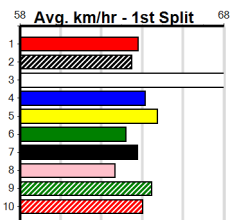

KERMONDS HAMBURGERS

450 Metres

Mixed 6/7

5

4:44PM

(VIC time)

DAYLEN BALE (7) turned in a strong performance when resuming at Horsham and he will be much better for the run. OFF SWITCH (3) was dominant in his 23.42 debut win at Horsham and he should be in the mix again. AUTUMN DOLL (8) is back in form.

1st $1650
2nd $475
3rd $235

Watchdog Tips: **7** **3** **8** **1** **Bet:** **Trifecta 3,7/1,3,7,8/1,2,3,5,7,8 ($10 - 41.67%)**

Form	Box	Weight	Dist	Track	Date	Time	BON	Margin	1st/2nd (Time)	PIR	Checked	Comment	W/R	Split 1	S/P	Grade	
1 ROSEBUD SMILE [7] <i>Never headed here last time, well drawn, respect</i>																	
BK	B	Aug-19			FERNANDO BALE			KINBRAE MILLIE						$7.00			
Trainer: Craig Treherne (Lara)																	
4th	(3)	26.5	300	HVL	R4	02-Sep-21	16.99	16.69	2.25L	BLUE SPOT (16.85)	M/3	C1	.	.	3.98	$32.30	7
4th	(8)	26.7	390	WBL	R3	06-Sep-21	22.94	22.49	4.50L	DR. PERRY (22.63)	M/68	C4	.	.	9.00	$1.50	7
3rd	(1)	26.4	450	WBL	R7	13-Sep-21	25.87	25.72	2.25L	NIGHT JAR (25.72)	M/433	.	.	.	6.82	$1.80	X67
1st	(2)	26.5	450	WBL	R2	23-Sep-21	25.72	25.08	2.25L	JOFFA'S NEPTUNE (25.87)	Q/111	.	.	.	6.71	$13.30	X67
Owner(s): C Treherne																	
2 ELUSIVE FLY [6] <i>Improving type but this is harder, place best</i>																	
WBEBD	B	Aug-19			FERNANDO BALE			KINBRAE MILLIE						$9.00			
Trainer: Craig Treherne (Lara)																	
5th	(8)	27.0	400	GEL	R2	02-Jul-21	23.24	22.60	1.75L	FIVE PUTT CAL (23.13)	S/66	.	V14	.	8.71	$15.60	M
1st	(5)	26.7	390	WBL	R1	16-Aug-21	22.94	22.26	1.5L	LIVORY BOY (23.04)	M/43	.	.	.	9.07	$2.80	M
1st	(4)	27.5	390	BAL	R3	18-Sep-21	22.64	22.48	1.00L	LAMRON MAN (22.71)	M/11	C1	.	.	8.57	$5.50	7
3rd	(2)	27.0	390	WBL	R9	23-Sep-21	22.71	22.13	3.25L	LIVORY BOY (22.48)	M/33	C4	.	.	8.91	$10.40	X67
Owner(s): C Treherne																	
3 OFF SWITCH (WA)[7] <i>Dominant on debut, can cross early, danger</i>																	
RF	D	Mar-20			ORSON ALLEN			MOMENT TO RUMBA						$3.20			
Trainer: Emily Azzopardi (Rowsley)																	
1st	(2)	29.9	410	HOR	R2	14-Sep-21	23.42	23.20	5.50L	LILLY BLAZE (23.80)	Q/11	.	.	.	10.33	$1.70	M
Owner(s): EMMATT (SYN), M Lanigan, E Azzopardi, N Lanigan																	
4 JOFFA'S LIBERTY [6] <i>Every chance here last week, out of her depth</i>																	
BK	B	Apr-19			MEPUNGA BLAZER			JOFFA'S OLD GIRL						$12.00			
Trainer: Peter Fulton (Ecklin South)																	
4th	(7)	30.2	390	BAL	R9	08-Sep-21	22.73	22.15	2.25L	TINKER CREST (22.58)	M/36	C1	.	.	9.12	$41.20	X67
2nd	(1)	30.4	390	WBL	R4	13-Sep-21	22.54	22.42	1.75L	FERNANDO LOUISE (22.42)	M/22	C4	.	.	8.76	$3.50	X67
3rd	(2)	30.4	450	WBL	R1	16-Sep-21	25.73	24.91	8.50L	MEPUNGA MUSTANG (25.16)	M/444	C2	.	.	6.79	$46.40	X67H
5th	(3)	30.3	450	WBL	R2	23-Sep-21	25.94	25.08	3.25L	ROSEBUD SMILE (25.72)	Q/222	.	.	.	6.72	$18.40	X67
Owner(s): Ralldham (SYN), G Wickham, K Wickham, V Wickham																	
5 ASTON PRINCE [6] <i>Needs to cross and lead clearly, place best</i>																	
BK	D	Nov-19			ASTON KIMETTO			ASTON FORCE						$10.00			
Trainer: Helen Hartigan (Horsham)																	
5th	(6)	32.9	410	HOR	R3	24-Aug-21	24.65	23.09	4.00L	LERTUGRUL BEY (24.38)	M/45	C4	.	.	11.10	$7.50	7
2nd	(3)	32.8	410	HOR	R3	04-Sep-21	23.96	23.20	8.00L	TINTED (23.43)	M/22	C1	.	.	10.73	$8.70	X67
7th	(7)	32.8	410	HOR	R3	14-Sep-21	23.89	23.20	5.00L	BALTS ORSON (23.55)	M/66	C4	.	.	10.62	$31.00	X67
1st	(5)	33.2	450	WBL	R5	20-Sep-21	26.04	25.64	1.00L	BRANSON BALE (26.09)	Q/111	.	.	.	6.81	$6.00	7
Owner(s): R Borda																	
6 GAMBLIN' WAYS [6] <i>Capable but pace inside is a concern, next time</i>																	
BD	D	Aug-19			FERNANDO BALE			KINBRAE MILLIE						$11.00			
Trainer: Craig Treherne (Lara)																	
3rd	(3)	32.2	350	HVL	R3	02-Sep-21	19.71	19.09	2.50L	MAJOR CYCLONE (19.55)	M/5	C1	.	.	6.78	$4.60	RW
1st	(5)	32.2	450	WBL	R9	06-Sep-21	25.72	25.67	1.00L	JOFFA'S TIARA (25.79)	M/211	.	.	.	6.77	$3.00	X67
6th	(5)	31.9	525	MEP	R1	15-Sep-21	31.08	29.98	8.50L	MCIVOR RUSTY (30.52)	M/2255	C2	.	.	5.25	$13.20	X67
5th	(4)	31.9	525	MEP	R3	22-Sep-21	30.96	29.97	13.00L	WESTERN BLAZER (30.12)	M/4455	C2	.	.	5.28	$14.60	X67H
Owner(s): C Treherne																	
7 DAYLEN BALE (NSW)[7] <i>Impressive effort when resuming, hard to hold out</i>																	
BK	D	Oct-19			JARVIS BALE			ALERA BALE						$3.60			
Trainer: Daniel Gibbons (Avalon)