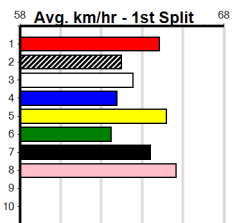

BROAD TREE CARE (275+ RANK)

390 Metres

Grade 5 No Penalty

11

6:39PM

(VIC time)

NITRO TOMMY (7) looks very well graded today and he should have enough pace to cross initially.
BELL PARK DRAGON (8) has returned to form in recent weeks and she will get a nice cart across.

ELECTRIC ZULU (1) just needs luck early on.

1st $1650
2nd $475
3rd $235

Watchdog Tips: **7** **8** **1** **5** **Bet:** **Box Quinella 1,7,8 ($10 for 333.33%)**

Form	Box	Weight	Dist	Track	Date	Time	BON	Margin	1st/2nd (Time)	PIR	Checked	Comment	W/R	Split 1	S/P	Grade
1 ELECTRIC ZULU [5] <i>Hit or miss early, has the talent, threat</i>																
BK	D				Aug-18		BARCIA BALE					CRYMELON HOLLY			$3.60	
Trainer: David Gehan (Stawell)																
8th	(5)	34.6	410	HOR	R7	31-Aug-21	23.76	23.12	8.00	BLAZING PENNY (23.21)	M/88	C4	.	.	10.86	$33.20 RWH
1st	(1)	34.5	410	HOR	R11	04-Sep-21	23.83	23.20	2.50	LDUNDAS HOUDINI (23.99)	M/54	C1	.	.	10.68	$2.20 5NP
4th	(3)	33.9	410	HOR	R12	14-Sep-21	23.68	23.20	7.00	SAINT MAC (23.20)	M/44	.	.	.	10.96	$20.30 5
4th	(5)	33.3	410	HOR	R7	21-Sep-21	23.91	22.97	4.25	LSTAR SHOOTER (23.61)	M/74	C8	.	.	10.79	$6.70 5NP
Owner(s): D Moore																
2 NAHA [5] <i>Racing well but this is harder, next time</i>																
BK	D				Sep-18		FERNANDO BALE					KAELA STAR			$16.00	
Trainer: Cristina Gason (Cundare North)																
4th	(5)	31.7	390	WBL	R10	30-Aug-21	22.93	22.25	7.00	MILLIE'S WONDER (22.45)	M/44	C1	.	.	8.92	$3.40 6G
1st	(6)	31.9	390	WBL	R10	06-Sep-21	22.63	22.49	1.75	LXAXMAN (22.75)	M/21	.	.	.	8.80	$4.50 6G
1st	(4)	31.9	390	WBL	R6	13-Sep-21	22.67	22.42	0.50	CRYPTIC SIGNAL (22.70)	M/22	.	.	.	8.68	$9.40 5
7th	(5)	31.9	400	GEL	R7	21-Sep-21	23.62	22.58	15.00	JOYOUS PROMISE (22.58)	S/77	.	.	.	8.85	$51.60 5
Owner(s): WINDY PLAINS (SYN), K Quinn, C Gason																
3 MR. FOOTBALL [5] <i>Good muster, goes well here, put in exotics</i>																
F	D				Mar-19		FERNANDO BALE					FAIR OF FACE			$4.80	
Trainer: Peter Craig (Langwarrin)																
3rd	(6)	35.4	390	BAL	R11	26-Jul-21	22.60	22.41	2.75	LASTON RUSTON (22.42)	M/53	C2	.	.	8.74	$5.90 T3-5
1st	(8)	35.3	400	WGL	R9	29-Jul-21	22.78	22.78	0.75	TOO BE SURE (22.82)	M/43	.	SW	.	8.44	$1.80 T3-5
4th	(6)	35.1	385	SHP	R10	09-Aug-21	22.08	21.78	4.25	LOVERSHADOWED (21.78)	M/54	.	.	.	8.41	$44.50 5
1st	(2)	36.6	400	WGL	R12	24-Sep-21	23.17	22.68	0.50	CRISPY DUCK (23.20)	M/22	C1	.	.	8.49	$3.20 5NP
Owner(s): AMSTEL (SYN), P Craig, L Jennings, N Tracy																
4 PRONATOR [5] <i>*** SCRATCHED ***</i>																
WBK	B				Jun-18		FERNANDO BALE					BATWOMAN			$12.00	
Trainer: Mathew Tabb (Lara)																
5th	(1)	28.3	390	BAL	R11	25-Aug-21	22.53	22.02	7.50	FANTASTIC RAVEN (22.02)	M/55	.	.	.	8.71	$26.00 5
3rd	(8)	28.1	390	BAL	R12	03-Sep-21	22.69	22.12	5.50	SPRING BJORN (22.34)	M/74	.	.	.	8.64	$5.30 5NP
2nd	(2)	28.9	450	SHP	R6	09-Sep-21	25.81	25.75	1.00	KRAKEN JOCK (25.76)	M/443	.	.	.	6.77	$6.60 SH
F	(6)	28.7	450	BAL	R8	20-Sep-21	0.00	25.97		BELENA BLAZE (25.97)	M/666	C7	V7	.	8.29	$4.70 T3-5
Owner(s): TABB FAMILY (SYN), M Tabb, S Tabb																
5 DRAKENSBURG DOT [5] <i>Dominant display at Bendigo, must keep safe</i>																
BK	B				Oct-19		BARCIA BALE					DYNA SARAH			$9.00	
Trainer: Darren Fisher (Lara)																
3rd	(2)	25.2	400	WGL	R11	31-Aug-21	23.08	22.31	6.50	NOVA'S WAY (22.64)	M/33	C1	.	.	8.51	$21.20 5
7th	(5)	25.4	400	WGL	R12	07-Sep-21	24.23	22.64	22.00	SMOKIN' ZAG (22.75)	M/87	C7	V0	.	9.59	$13.10 5
6th	(8)	25.6	425	BEN	R10	15-Sep-21	24.64	24.20	6.00	NITRO ROXY (24.23)	M/576	C4	.	.	6.69	$10.20 T3-5
1st	(1)	25.5	425	BEN	R10	22-Sep-21	24.25	24.10	1.5L	BARWIDGI (24.36)	M/111	.	.	.	6.63	$3.30 T3-5
Owner(s): L Davis																
6 COCO TO BURN [5] <i>Good record here, has early speed, place claims</i>																
F	B				Apr-19		SUPERIOR PRODUCT					STRENGTH TO WYN			$8.00	
Trainer: Wayne Gray (Wendouree)																
5th	(8)	26.5	390	BAL	R3	01-Sep-21	22.68	22.10	5.50	SPEEDY BLUE (22.32)	M/25	.	.	.	8.64	$53.70 X67F
1st	(1)	26.5	425	BEN	R9	08-Sep-21	24.36	23.83	2.50	GLOBAL JEWEL (24.52)	M/111	.	.	.	6.58	$3.10 X67
4th	(2)	26.5	390	BAL	R10	13-Sep-21	22.81	22.19	5.00	FUGACIOUS (22.47)	Q/27	.	.	.	8.46	$6.20 T3-5
6th	(7)	26.5	425	BEN	R10	17-Sep-21	24.46	23.73	7.00	DEFY THE CRITICS (23.97)	M/357	.	.	W	6.66	$78.20 5
Owner(s): L Goodwin																
7 NITRO TOMMY [5] <i>Drops in class, has the pace to cross, yes</i>