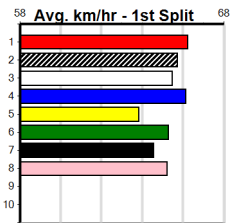

1st \$1650
2nd \$475
3rd \$235

Watchdog Tips:

2

7

8

3

Best:

Win 2