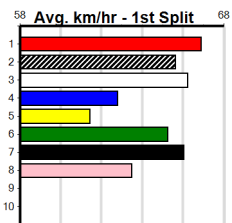

TAB VENUE MODE (2-3 WINS)

390 Metres

Restricted Win

4

4:22PM

(VIC time)

1st \$1650
2nd \$475
3rd \$235

Watchdog Tips: **8** **6** **2** **1** **Bet:** **Trifecta 6,8/1,2,6,8/1,2,4,6,7,8 (\$10 - 41.67%)**

ASTON TRUMP (8) caught the eye when placed at Geelong and he will get plenty of room to balance up early. POISON SKY (6) owns a speedy 22.22 PB here and he just needs a little room early on. ASTON ORAZIO (2) is more than capable.