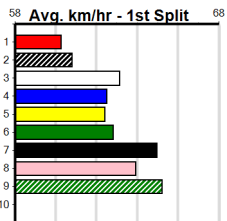

REVOLUTION PRINT

450 Metres
Grade 5 T3

6

5:03PM

(VIC time)

CANYA DIG IT (7) was a cracking 25.42 Shepparton winner last time and with a clear run early he can score again. ERIC GARFIELD (5) has a good turn of foot and he should be on the pace from the outset. BUSTER'S CHOICE (6) has solid claims

1st \$1000
2nd \$290
3rd \$145

Watchdog Tips: **7** **5** **6** **3** Bet: **Quinnella 7/3,5,6 (\$10 for 333.33%)**

Main race results table with columns: Form, Box, Weight, Dist, Track, Date, Time, BON, Margin, 1st/2nd (Time), PIR, Checked, Comment, W/R, Split 1, S/P, Grade. Includes race details for 10 races, including winners like MACEY BLUE, SEARLE BALE, CAWBOURNE DOTTY, COSMEA, ENVY HEIST, PAMELA ROCKS, ZIPPING SPRING, RADIO SILENT, and FREESIA BALE. Each race entry includes a 'Winning Boxes' table with columns 1-8 and sub-rows for Prize, Best, Starts, Trk/Dst, and APM.