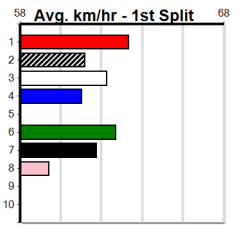

BOTTLE-O

390 Metres

Tier 3 - Maiden

1

3:07PM

(VIC time)

ROCK ME MAMA (6) led for a long way at Geelong two runs back and she can go one better today.
CHASING THE EDGE (7) has shown improvement of late and she will get a nice cart across early
on. DRAGON SLAYER (8) won't be too far away

1st $1000
2nd $290
3rd $145

Watchdog Tips: **6** **7** **8** **1** **Bet:** **Exacta 6/1,7,8 ($10 for 333.33%)**

Form	Box	Weight	Dist	Track	Date	Time	BON	Margin	1st/2nd (Time)	PIR	Checked	Comment	W/R	Split 1	S/P	Grade

1 EYE CANDY [M] *Led for a long way last time, keep safe* **$6.00**

BK B Jan-20 MEPUNGA BLAZER KARISE FUSILEER

Trainer: Tess Galea (Brookfield)

3=	(2)	27.9	311	CRN	R1	17-Sep-21	18.52	17.80	2.25	LMIA'S MEMORY (18.37)	M/44	C1	.	.	10.21	$3.90	T3-M
5th	(3)	27.6	311	CRN	R1	22-Sep-21	18.88	17.69	11.00	VIOLET ROSE (18.14)	M/34	C4	.	.	10.23	$14.60	M
4th	(2)	27.4	450	SHP	R1	27-Sep-21	26.25	25.10	14.00	MONEY OWES (25.33)	Q/233	.	.	.	6.84	$7.70	M
2nd	(3)	28.0	450	SHP	R1	30-Sep-21	26.35	25.42	2.25	LUNIQUE FAITH (26.19)	M/111	.	.	.	6.77	$5.60	T3-M

Owner(s): J Galea

Winning Boxes

1	2	3	4	5	6	7	8
Prize							
Best							
Starts							
Trk/Dst							
APM							

2 MAKAYLA'S DIVA [M] *Beaten in both runs here, prefer to watch* **$21.00**

BK B Jan-19 RAW ABILITY ELITE DIVA

Trainer: Ronald Fisher (Lara)

3rd	(3)	29.7	390	WBL	R1	07-Jun-21	23.14	22.21	8.00	LITTLE SPRIGGY (22.60)	M/44	C4	.	.	9.30	$39.50	M
7th	(2)	29.8	450	WBL	R3	21-Jun-21	26.71	25.57	14.00	LEMANI BALE (25.78)	M/314	C12	.	.	6.90	$22.10	M
2nd	(8)	29.3	460	GEL	R4	29-Jun-21	26.34	25.81	1.5	RAINBOW CITY (26.24)	M/323	.	.	.	6.77	$60.10	M
5th	(2)	29.4	425	BEN	R3	14-Jul-21	24.71	23.96	9.00	BELL TOPPER (24.11)	M/345	C4	.	.	6.72	$14.60	M

Owner(s): R Fisher

Winning Boxes

1	2	3	4	5	6	7	8
Prize							
Best							
Starts							
Trk/Dst							
APM							

3 SILVER JETT [M] *Placed in three of his past four, place again* **$8.00**

BK D Aug-19 RAW ABILITY SILVERDUST

Trainer: Robert Weightman (Haddon)

2nd	(2)	30.4	311	CRN	R2	26-Jul-21	18.65	18.14	1.00	ELUSIVE KEL (18.60)	M/12	.	.	.	10.12	$12.00	T3-M
5th	(6)	31.4	300	HVL	R1	10-Sep-21	17.43	16.82	4.25	SILVER AMBITION (17.14)	M/2	C1	.	.	3.97	$18.90	T3-M
3rd	(3)	31.5	390	BAL	R1	20-Sep-21	23.43	22.69	3.00	YEAH SEND IT (23.23)	M/11	C4	.	.	8.62	$20.90	T3-M
2nd	(3)	31.4	300	HVL	R1	24-Sep-21	17.16	16.81	0.25	LEVAN'S ALMIGHTY (17.15)	M/1	.	.	.	3.92	$7.90	T3-M

Owner(s): R Weightman

Winning Boxes

1	2	3	4	5	6	7	8
Prize							
Best							
Starts							
Trk/Dst							
APM							

4 LYRICAL PAT [M] *Tends to find bother, can miss the kick, risky* **$12.00**

BE D May-19 BARCIA BALE ZIPPING LYRIC

Trainer: Dallan Klemke (Avalon)

8th	(5)	33.9	390	BAL	R2	03-Sep-21	23.23	22.12	9.00	MANIAC MARTINI (22.63)	S/88	C1	.	.	8.93	$31.30	M
8th	(6)	34.6	400	GEL	R2	14-Sep-21	23.95	22.60	20.00	COURTEOUS REIKO (22.60)	S/78	C4	.	.	8.86	$29.70	M
3rd	(1)	35.1	390	WBL	R2	20-Sep-21	23.32	22.48	3.00	PRESIDENT PEGGY (23.12)	M/44	C4	.	.	9.27	$3.80	M
5th	(5)	34.6	400	GEL	R3	28-Sep-21	23.39	22.58	11.00	LIMBURG ARGON (22.67)	M/65	C4	.	.	8.78	$16.10	M

Owner(s): D Klemke

Winning Boxes

1	2	3	4	5	6	7	8
Prize							
Best							
Starts							
Trk/Dst							
APM							

5 *** VACANT BOX ***

Trainer:
Owner(s):

Winning Boxes

1	2	3	4	5	6	7	8
Prize							
Best							
Starts							
Trk/Dst							
APM