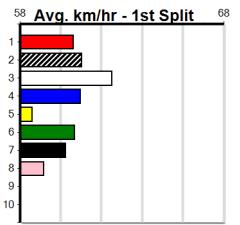

3BA/POWER FM

450 Metres

Tier 3 - Maiden

9

6:01PM

(VIC time)

WILLY CAN DO (3) showed improvement when placed at Geelong and she looks suited in this event. DARLEY LASS (2) has been placed in two of her past four and she will be strong in the run home. MAJOR SENTENCE (4) has solid claims

1st $1000
2nd $290
3rd $145

Watchdog Tips: **3** **2** **4** **6** **Bet:** **Box Quinella 2,3,4,6 ($10 for 166.67%)**

Form	Box	Weight	Dist	Track	Date	Time	BON	Margin	1st/2nd (Time)	PIR	Checked	Comment	W/R	Split 1	S/P	Grade
1 THUMPING [M] <i>No luck to date, needs room early, place claims</i>																
BK	D			Mar-20	COSMIC RUMBLE					HOPE'S THUNDER						$7.50
Trainer: Michelle Mallia (Avalon)																
6th	(8)	30.8	450	BAL	R1	03-Sep-21	26.53	25.11	13.00	LZIPPY TESLA (26.64)	M/556	.	.	.	6.87	$9.50 M
F	(7)	30.8	450	BAL	R2	08-Sep-21	0.00	25.35		.HAZELNUT (25.79)	M/557	C6	V0	.	6.93	$23.00 MH
4th	(1)	30.7	460	GEL	R4	21-Sep-21	27.10	26.12	4.75	LMASTER CLASS (26.77)	M/134	C9	.	.	6.79	$12.10 RW
Owner(s): P Stucki																
2 DARLEY LASS [M] <i>Placed in two of her past four, main danger</i>																
BK	B			Jun-19	BRETT LEE					UNFAKEABLE						$4.60
Trainer: Sophie Monaghan (Blakeville)																
2nd	(1)	24.4	450	BAL	R1	26-Jul-21	26.05	25.87	0.75	LCLARETOWN JIMMY (26.00)	M/222	.	.	.	6.78	$37.20 T3-M
2nd	(3)	24.3	450	BAL	R1	31-Jul-21	26.27	25.48	1.00	LLOSEYE BALE (26.21)	M/252	C4	.	.	6.86	$16.50 M
7th	(8)	24.3	545	BAL	R3	09-Aug-21	32.59	31.20	16.00	LJOHNNY FATBOY (31.53)	S/4666	C1	.	.	7.22	$4.20 T3-M
8th	(3)	24.3	385	SHF	R2	30-Sep-21	23.25	22.17	14.00	LORANGE MAN BAD (22.29)	M/38	C7	.	.	8.74	$45.70 T3-M
Owner(s): Little legs (SYN), T Monaghan, A Appleby, J Monaghan, B Barnes, B Barnes, b Mcmenaman																
3 WILLY CAN DO [M] <i>Far from disgraced last time, gets his chance</i>																
BK	D			Oct-19	CAMPASPE WILL					ELTORA						$2.80
Trainer: Targ Pipczak (Melton South)																
5th	(7)	32.4	400	GEL	R1	29-Jun-21	23.20	22.61	5.50	LBUSTER GIBLET (22.82)	M/47	C4	.	.	8.70	$3.70 M
8th	(6)	32.3	400	GEL	R1	06-Jul-21	24.09	22.72	15.00	LCLARETOWN BUSTER	M/68	C5	.	.	8.84	$3.20 M
2nd	(8)	33.3	460	GEL	R1	28-Sep-21	26.41	25.99	6.00	LWEBLEC NOVA (25.99)	M/323	.	.	.	6.82	$6.70 M
Owner(s): N Uren																
4 MAJOR SENTENCE [M] <i>Solidly placed here three runs back, can threaten</i>																
WBK	D			Oct-19	MEPUNGA BLAZER					MAJOR SPOILS						$8.00
Trainer: Brian Hodgson (Smythesdale)																
8th	(6)	28.8	390	BAL	R1	08-Sep-21	23.07	22.15	9.00	LMAyFAIR FANTASY (22.46)	M/78	.	.	.	8.85	$17.10 M
3rd	(3)	29.1	390	BAL	R2	13-Sep-21	22.94	22.19	4.50	LDRAIN THE SWAMP (22.64)	M/53	C4	.	.	8.73	$3.10 T3-M
4th	(6)	29.4	390	BAL	R2	18-Sep-21	23.17	22.48	6.00	LFRANKLY MADERIA (22.76)	S/76	C1	.	.	8.91	$3.80 M
6th	(3)	29.2	425	BEN	R2	29-Sep-21	24.97	24.21	8.50	LRARE SAPPHIRE (24.39)	M/266	C7	.	.	6.75	$9.30 M
Owner(s): B Dowler																
5 WICHITA BALE (NSW)[M] <i>Well down the track to date, needs to show more</i>																
BK	D			Dec-19	FLYING PENSKE					DYNA WINTER						$16.00
Trainer: Samantha Grenfell (Anakie)																
6th	(1)	31.0	460	GEL	R2	24-Sep-21	27.15	25.55	16.00	LTIggerLONG GAS (26.07)	M/566	.	.	.	7.03	$9.10 M
6th	(3)	31.2	525	MEP	R2	29-Sep-21	31.25	30.05	12.00	LFLAMING PEPPER (30.48)	S/7555	.	.	.	5.47	$41.80 MH
Owner(s): B Wheeler																
6 BROWNING BALE (NSW)[M] <i>Still learning, expected to improve, keep safe</i>																
BK	D			Nov-19	FERNANDO BALE					PARSEC BALE						$6.00
Trainer: Samantha Grenfell (Anakie)																
4th	(5)	27.7	390	BAL	R1	22-Sep-21	23.13	22.10	12.00	LBIG JOHN (22.34)	M/54	C1	.	.	8.97	$11.00 M
6th	(6)	27.8	400	GEL	R2	29-Sep-21	23.35	22.38	4.00	LDELTA STORM (23.07)	M/55	C4	.	.	8.71	$20.60 M
Owner(s): J Wheeler																
7 FLYING JELLY [M] <i>Strong effort two runs back, must for exotics</i>																
WBK	B			Sep-19	ALLEN DEED					FLYING FLYER						$10.00
Trainer: Donna Knight (Talbot)																
4th	(8)	25.1	450	BAL	R1	21-Jul-21	25.95	25.01	6.50	LEndURANCE (25.50)	M/444	.	.	.	6.84	$10.10 M
8th	(3)	24.5	450	BAL	R1	01-Sep-21	26.37	25.16	11.00	LZIPPY YAMAHA (25.65)	S/888	C1	.	.	7.18	$30.40 M
3rd	(7)	24.3	450	BAL	R3	08-Sep-21	26.01	25.35	6.00	LASTON SAMBA (25.61)	M/653	C3	.	.	7.05	$15.30 MH
4th	(2)	24.2	425	BEN	R1	29-Sep-21	25.07	24.21	12.00	LBLUE REDEEMER (24.25)	M/354	C1	.	.	6.74	$4.20 M