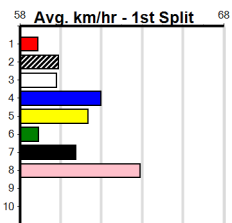

Ballarat

BACKMANS PET FOODS

450 Metres

Tier 3 - Maiden

3

3:53PM

(VIC time)

WHIZ OUT (4) has turned in some solid performances to date and she just needs a little room early on. SOLAR ROCK (5) is better than his form reads and he may get a nice run into the race.

BAFFLING (7) will be strong in the run to the line.

1st $1000
2nd $290
3rd $145

Watchdog Tips:

4 5 7 8

Bet: **Box Quinella 4,5,7,8 ($10 for 166.67%)**

Form	Box	Weight	Dist	Track	Date	Time	BON	Margin	1st/2nd (Time)	PIR	Checked	Comment	W/R	Split 1	S/P	Grade
1 TRENDING STRIKER [M] <i>Struggles here but the draw may help, place hope</i> $6.50																
BK	D				Oct-19	COSMIC RUMBLE			TRENDING							
Trainer: Donna Knight (Talbot)																
6th	(2)	34.5	450	BAL	R3	27-Aug-21	26.12	25.20	8.50LDYNAMIC PRINCE (25.56)	S/777	C1	.	.	7.03	$10.30	M
7th	(2)	34.3	450	BAL	R2	01-Sep-21	26.26	25.16	16.00LINDY FIDO (25.16)	S/777	C4	.	.	6.96	$13.40	M
2nd	(5)	33.4	450	WBL	R1	20-Sep-21	26.79	25.64	1.00LNATALIA LEE (26.72)	M/532	C5	.	R	7.25	$2.40	M
5th	(7)	33.2	425	BEN	R3	29-Sep-21	25.15	24.21	11.00LMAD BRAX (24.42)	M/665	C2	.	.	6.90	$4.40	M
Owner(s): D Knight																
2 HONE YOUR SKILLS [M] <i>Strong effort two runs back, put in exotics</i> $8.00																
BE	D				Feb-19	CUTTING EDGE			MAXIMUM OWIE							
Trainer: Cole Brett (Kurunjang)																
5th	(4)	37.4	400	GEL	R1	06-Jul-21	23.89	22.72	12.00CLARETOWN BUSTER	M/36	C5	.	.	8.79	$17.10	M
8th	(3)	37.6	460	GEL	R4	13-Jul-21	27.08	26.19	11.00LORUŽ OUT (26.32)	M/468	C5	.	.	6.79	$45.90	RW
2nd	(3)	35.9	385	SHP	R4	23-Sep-21	22.57	21.95	1.75LPATRICA'S DAMIEN (22.44)	M/34	C1	SW	.	8.71	$11.00	M
7th	(7)	35.6	385	SHP	R3	30-Sep-21	23.11	22.17	12.00SLIPPERY SWAN (22.33)	M/68	C7	.	W	8.86	$6.30	T3-M
Owner(s): C Brett																
3 WOW STAR (QLD)[M] <i>Steady to date, may get crowded early, risky</i> $4.80																
BDW	D				Jan-20	FERNANDO BALE			CRAZY VIXON							
Trainer: Michelle Mallia (Avalon)																
8th	(4)	30.2	450	BAL	R2	27-Aug-21	26.63	25.20	16.00LUNKY FELIX (25.53)	M/788	C1	V7	.	6.93	$9.30	M
4th	(5)	30.3	450	BAL	R2	08-Sep-21	26.22	25.35	6.50LHAZELNUT (25.79)	M/666	C5	.	.	6.96	$32.40	MH
Owner(s): D Meider																
4 WHIZ OUT [M] <i>Best credentials, solid muster, gets her chance</i> $3.40																
BK	B				Sep-19	BARCIA BALE			ZOOM OUT							
Trainer: Raymond Gatt (Bannockburn)																
4th	(6)	26.1	350	HVL	R2	03-Sep-21	20.11	19.45	2.50LLET'S TROT (19.94)	M/1	C8	.	.	6.71	$8.00	T3-M
4th	(2)	26.4	350	HVL	R2	10-Sep-21	20.13	19.57	6.50LHUGS AND KISSES (19.70)	M/6	C4	.	.	6.80	$23.30	T3-M
3rd	(7)	26.1	425	BEN	R2	22-Sep-21	24.96	24.10	5.50LCALL ME MOLLY (24.58)	M/333	C1	.	.	6.91	$9.50	T3-M
6th	(8)	26.5	450	SHP	R1	30-Sep-21	26.66	25.42	7.00LUNIQUE FAITH (26.19)	M/666	C5	.	.	6.99	$8.40	T3-M
Owner(s): E Korbut																
5 SOLAR ROCK [M] <i>Better than his form reads, danger with luck</i> $6.00																
BK	D				Aug-19	SHIMA BAR			SOLAR ON							
Trainer: Victor Millington (Great Western)																
6th	(1)	36.5	450	WBL	R1	09-Aug-21	26.68	25.62	14.00LPURPLE STORM (25.70)	M/566	C4	.	.	7.11	$4.70	M
5th	(2)	36.6	450	WBL	R3	16-Aug-21	26.73	25.66	9.00LMILLIE MILLIONS (26.13)	S/556	C5	.	.	7.37	$19.40	M
4th	(7)	35.9	410	HOR	R1	31-Aug-21	23.91	23.12	8.00LOREJITAS (23.35)	S/66	.	.	.	10.88	$54.80	M
4th	(1)	35.4	410	HOR	R1	14-Sep-21	24.12	23.20	11.00LLONELINESS (23.36)	M/44	C1	.	.	11.03	$9.80	M
Owner(s): V Millington																
6 ORFORD BALE (NSW)[M] <i>Well down the track to date, prefer to watch</i> $16.00																
BK	D				Dec-19	DYNA VILLA			IDABELLE BALE							
Trainer: Samantha Grenfell (Anakie)																
8th	(6)	28.8	400	GEL	R1	24-Sep-21	24.22	22.74	21.00LASTON VELVET (22.79)	S/88	C4	.	.	9.31	$24.10	M
7th	(7)	29.2	525	MEP	R2	29-Sep-21	32.03	30.05	23.00LFLAMING PEPPER (30.48)	S/6677	C2	V5	W	5.43	$90.70	MH
Owner(s): J Wheeler																
7 BAFFLING [M] <i>Had a few chances but has talent, can threaten</i> $7.50																
BK	D				Sep-19	KEYBOW			OUR FLYING LAURA							
Trainer: Ronald Dunne (St Albans)																
3rd	(2)	33.9	400	GEL	R2	14-Sep-21	23.16	22.60	8.50LCOURTEOUS REIKO (22.60)	M/43	.	.	.	8.73	$12.40	M
3rd	(5)	34.0	450	BAL	R1	18-Sep-21	26.22	25.90	2.75LFAKE SHOT (26.04)	M/743	.	.	.	6.98	$23.60	M
6th	(1)	34.0	400	WGL	R1	23-Sep-21	23.66	22.73	11.00LKARLEE (22.89)	M/68	C4	.	.	8.73	$7.00	T3-M