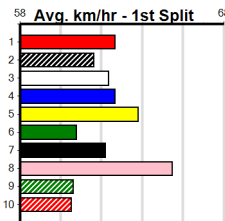

GPP 3300 LASER

390 Metres

Tier 3 - Grade 7

10

6:21PM

(VIC time)

CARD DECLINED (4) is armed with slick early speed and he should be primed for a bold first up showing. MOO STAR (7) was never headed at Geelong and she should be thereabouts again.

COMBAT MISSION (8) must be respected

1st $1000
2nd $290
3rd $145

Watchdog Tips:

4 7 8 5

Bet:

Trifecta 4,7/4,5,7,8/1,2,4,5,7,8 ($10 - 41.67%)