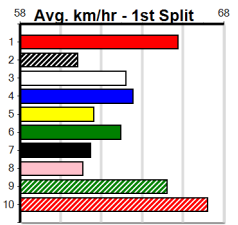

TAB VENUE MODE

390 Metres

Grade 5 T3

12

7:08PM

(VIC time)

GAZER'S LANE (4) was a dominant 22.50 winner here in September and he can atone for his luckless runs since. SCENIC WARRIOR (3) owns a speedy 22.33 PB here and he will be on the pace from the outset. FROTHY'S DE GOEY (6) can come out running.

1st $1000
2nd $290
3rd $145

Watchdog Tips: **4** **3** **6** **7**

Let: **Box**

Quinella 3,4,6,7 ($10 for 166.67%)

Form	Box	Weight	Dist	Track	Date	Time	BON	Margin	1st/2nd (Time)	PIR	Checked	Comment	W/R	Split 1	S/P	Grade	Winnings	Winning Boxes
1	B				Oct-17	DIDDA JOE											$10.00	1 1 1 1 1 1 1 1
1 BARBADOS DREAM [5] <i>Capable but can move wide at the bend, risky</i> HURRICANE QUEEN																	Prize Best Starts Trk/Dst APM $12,825.00 NBT 89-8-14-13 5-0-2-2 $692	
Trainer: Rita Gatt (Bannockburn) Owner(s): Mystic (SYN), E Korbut, M Gatt, R Morrison																	3 2	
2	D				Jan-19	BERNARDO											$16.00	1 1 1 1 1 1 1 1
2 BISSAKA SPIDER [5] <i>Racing well below his best, needs to improve</i> DESTINI GOLD																	Prize Best Starts Trk/Dst APM $3,555.00 22.32 27-3-1-5 11-1-1-4 $1686	
Trainer: Anthony Sacco (Invermay Park) Owner(s): A Sacco																	2	
3	D				Dec-17	KIOWA PRODUCER											$4.80	1 1 1 1 1 1 1 1
3 SCENIC WARRIOR [5] <i>Better than form, handy PB here, main danger</i> PUNK STAR LASS																	Prize Best Starts Trk/Dst APM $13,600.00 22.33 48-8-9-9 7-2-1-0 $2690	
Trainer: Raymond Gatt (Bannockburn) Owner(s): Mystic (SYN), E Korbut, M Gatt, R Morrison																	1 2	
4	D				Aug-19	DYNA VILLA											$3.60	1 1 1 1 1 1 1 1
4 GAZER'S LANE [5] <i>No luck since his win here, can atone, yes</i> GAZER BALE																	Prize Best Starts Trk/Dst APM $4,605.00 22.44 16-3-2-3 5-2-1-0 $2796	
Trainer: Michael Bewley (Pentland Hills) Owner(s): D Bewley																	1	
5	B				Jun-19	BRETT LEE											$9.00	1 1 1 1 1 1 1 1
5 DARLEY DYNAMO [5] <i>Front runner, too much pace inside, place best</i> UNFAKEABLE																	Prize Best Starts Trk/Dst APM $5,235.00 22.35 28-4-4-2 16-3-3-1 $2682	
Trainer: Travis Monaghan (Blakeville) Owner(s): Yours mine ours (SYN), T Monaghan, J Monaghan, A Appleby, B Barnes, B Barnes																	2 1	
6	D				Mar-19	MAGIC SPRITE											$7.50	1 1 1 1 1 1 1 1
6 FROTHY'S DE GOEY [5] <i>Can come out running at times, major player</i> TAXI SONO QUI																	Prize Best Starts Trk/Dst APM $7,215.00 22.20 33-4-4-3 9-2-1-1 $2586	
Trainer: Jack Campbell (Anakie) Owner(s): MMJ Racing Syndicate (SYN), M Lymer, M Scoble, J Campbell																	2 1	
7	D				May-19	COSMIC RUMBLE											$4.60	1 1 1 1 1 1 1 1
7 SEABROOK SHORT [5] <i>Good muster, should get room early, big threat</i> SEABROOK EB																	Prize Best Starts Trk/Dst APM $4,305.00 22.40 23-3-3-5 10-1-2-2 $2506	
Trainer: Chris Stanton (Clunes) Owner(s): K Dillon																	2	
8	D				Mar-18	WALK HARD											$6.00	1 1 1 1 1 1 1 1
8 EUCHRE JOHN [5] <i>Showed some form last time out, must respect</i> SAMSARA LASS																	Prize Best Starts Trk/Dst APM $20,410.00 22.17 78-9-14-7 32-3-4-1 $2141	
Trainer: Paul Pace (Scarsdale) Owner(s): D Pace																	2 5	
9	B				Oct-18	KINDA CRUEL RED											$10.00	1 1 1 1 1 1 1 1
9 LITTLE YAALA [5]Res. <i>*** SCRATCHED ***</i> FREESIA BALE																	Prize Best Starts Trk/Dst APM $11,730.00 22.56 43-4-7-7 6-1-1-1 $4479	
Trainer: Jason Wickham (Lara) Owner(s): A Welsh																	1	
10	B				Dec-18	HAWK ALONE											$4.00	1 1 1 1 1 1 1 1
10 CHASING HONEY [5]Res. <i>*** SCRATCHED ***</i> AVATAR SPARKLE																	Prize Best Starts Trk/Dst APM $8,505.00 NBT 30-6-3-8 1-0-0-0 $3464	
Trainer: Sandra Elmes (Dunolly) Owner(s): R Boehm																	1 1