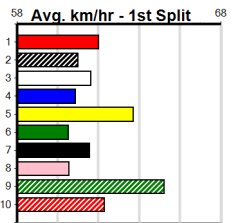

5

390 Metres
Grade 5 T3

4:38PM

(VIC time)

SENIOR SENOR (5) has been dominant in his past two wins and he should prove hard to reel in again. BAD BAILEY (2) has a top record here and he can follow the red through early on. MY MASCARA (8) is drawn to get all the breaks.

1st $1000
2nd $290
3rd $145

Watchdog Tips: 5 2 8 6 **Bet:** Box Quinella 2,5,6,8 ($10 for 166.67%)