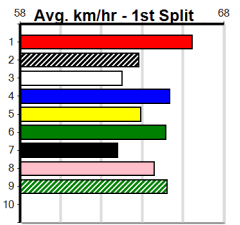

A1 SIGNAGE

450 Metres

Grade 5 T3

INKA BALE (4) is a near faultless beginner and she has won here previously in a smart 25.36. BUSTER GIBLET (8) has a good turn of foot and he will get plenty of room to balance up early on. ALL INN CHESTER (5) was impressive at Shepparton.

1st $1000
2nd $290
3rd $145

Watchdog Tips:

4 8 5 6

Bet:

Trifecta 4,8/4,5,6,8/1,2,4,5,6,8 ($10 - 41.67%)

Main table containing race details for 10 races, including horse names, trainers, odds, and winning boxes.