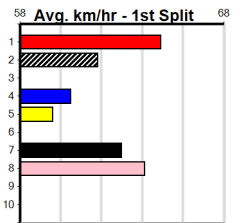

Ballarat

TAB.COM.AU (1-4 WINS)

545 Metres

Tier 3 - Restricted Win

4

4:17PM

(VIC time)

JOHNNY FATBOY (4) has raced well here to date and he will appreciate the smaller lineup today.
XAVI BALE (5) is armed with a strong finish and he should get plenty of room to move early on.
ARMY'E REMY (1) is an improving type.

1st $1150
2nd $330
3rd $165

Watchdog Tips: **4** **5** **1** **8** **Bet:** **Exacta 4,5/1,4,5,8 ($10 for 166.67%)**

Form	Box	Weight	Dist	Track	Date	Time	BON	Margin	1st/2nd (Time)	PIR	Checked	Comment	W/R	Split 1	S/P	Grade
1 ARMY'S REMY [7] <i>Improving type, settles on the pace, threat</i>																
BK	B			Aug-19	COSMIC RUMBLE											
Trainer: Jessica Lyons (Longlea) ERELDA BALE $3.60																
5th	(5)	29.7	515	SAP	R1	12-Sep-21	30.65	29.40	8.50	PECHEY'S GIRL (30.06)	M/1455	.	.	.	5.16	$25.80 M
1st	(7)	29.7	500	BEN	R1	15-Sep-21	28.82	28.42	1.5	LPANDORICA (28.91)	M/111	.	SW	.	6.69	$5.00 T3-M
4th	(1)	29.2	500	BEN	R5	22-Sep-21	29.15	28.43	4.50	LICE GHOST (28.84)	M/124	C1	.	.	6.64	$7.00 T3-7
2nd	(5)	29.6	500	BEN	R5	29-Sep-21	28.79	28.39	1.5	LMADDINGLEY MAGIC (28.69)	Q/112	.	.	.	6.58	$6.60 7
Owner(s): R Britton																
2 CROSS WIND [5] <i>Needs things his own way, prefer to watch</i>																
BKW	D			Mar-19	COSMIC RUMBLE											
Trainer: Shara Quinlan (Rushworth) ALCYONE $8.00																
8th	(8)	33.6	450	SHP	R8	14-Sep-21	26.13	25.25	7.50	RAIN DANCE (25.61)	M/888	C1	V0	.	6.96	$15.30 5
7th	(5)	33.6	450	BAL	R6	20-Sep-21	26.57	25.97	9.00	ULTIMATE MAYHEM (25.98)	S/876	.	.	.	6.82	$7.20 T3-5
8th	(2)	33.4	450	SHP	R5	25-Sep-21	26.91	25.67	18.00	JETTA'S SHOUT (25.71)	M/278	C11	.	.	6.76	$66.90 5
3rd	(5)	33.2	500	BEN	R6	29-Sep-21	29.04	28.39	2.25	LSWARM (28.88)	M/565	.	.	.	7.02	$15.40 5
Owner(s): J Accurso																
3 *** VACANT BOX ***																
Trainer: Owner(s):																
4 JOHNNY FATBOY [7] <i>Strong type, goes well here, hard to hold out</i>																
WBK	D			Jul-19	MY REDEEMER											
Trainer: Pauline Patterson (Bet Bet) COME ON FANTASY $3.20																
6th	(1)	33.3	500	BEN	R3	20-Aug-21	29.02	27.81	11.00	LENDURANCE (28.27)	M/666	.	.	.	7.03	$8.30 X67H
8th	(4)	33.4	545	BAL	R5	25-Aug-21	32.07	30.86	9.00	TIGGERLONG GINGA (31.45)	S/8888	.	.	.	7.19	$47.30 S
4th	(3)	33.3	500	BEN	R5	01-Sep-21	29.13	28.33	7.50	LOLIVIA TWIST (28.64)	M/434	C2	.	.	6.89	$10.00 X67
2nd	(7)	33.3	545	BAL	R8	13-Sep-21	31.67	31.65	0.50	LFROTHY'S FRIDAY (31.65)	S/6323	.	.	.	7.00	$15.20 T3-RW
Owner(s): P Patterson																
5 XAVI BALE (NSW)[7] <i>Can unwind a strong finish, danger with luck</i>																
BK	D			Oct-19	JARVIS BALE											
Trainer: Rebecca Gibbons (Avalon) ALERA BALE $4.80																
5th	(7)	30.3	595	SAP	R5	12-Sep-21	35.32	33.87	8.50	LARBY'S LUCY (34.75)	M/8775	C14	.	.	9.75	$11.20 X67
2nd	(1)	30.4	595	SAP	R2	19-Sep-21	35.14	34.14	10.00	LWHAT COULD BE (34.47)	M/6322	C5	.	.	9.79	$2.90 RW
6th	(3)	30.3	595	SAP	R6	26-Sep-21	35.10	34.39	11.00	LORCA (34.39)	M/6666	C5	.	.	9.87	$36.60 X67
5th	(7)	30.7	460	GEL	R5	01-Oct-21	26.75	25.43	9.00	LCCLASSY STRINGER (26.14)	M/766	.	.	.	7.05	$12.00 RW
Owner(s): B Wheeler																
6 *** VACANT BOX ***																
Trainer: Owner(s):																
7 FROTHY'S FRIDAY [5] <i>Better suited to a shorter journey, next time</i>																
BK	B			Mar-19	MAGIC SPRITE											
Trainer: Jack Campbell (Anakie) TAXI SONO QUI $9.00																
5th	(1)	27.4	450	WBL	R6	06-Sep-21	26.44	25.67	4.25	LGLEAMING (26.15)	M/375	C4	.	.	6.92	$11.70 SH
1st	(8)	27.1	545	BAL	R8	13-Sep-21	31.65	31.65	0.50	LJOHNNY FATBOY (31.67)	M/2111	C1	.	.	6.86	$4.60 T3-RW
6th	(5)	27.6	545	BAL	R4	18-Sep-21	32.20	31.30	13.00	LMR. BUDDY LEE (31.30)	M/5555	C1	.	.	6.95	$10.40 5
5th	(6)	27.1	450	WBL	R8	27-Sep-21	26.19	25.29	1.75	LJOEY MAC (26.06)	Q/233	C2	.	.	6.98	$11.20 5
Owner(s): MMJ Racing Syndicate (SYN), M Lymer, M Scoble, J Campbell																
8 MEGA HEIST [6] <i>Good mid race burn, can stay wide, respect</i>																
BK	D			Jul-19	MEPUNGA BLAZER											
Trainer: Malcolm Davis (Altona Green) ENVY HEIST $6.00																
4th	(4)	27.8	460	GEL	R5	14-Sep-21	26.66	26.04	3.25	LPURE PROMISE (26.44)	M/244	C5	.	.	6.80	$4.60 RW
4th	(7)	27.7	450	BAL	R7	20-Sep-21	26.35	25.97	3.00	LWISHLY BALE (26.15)	M/444	.	.	.	6.87	$2.60 T3-6