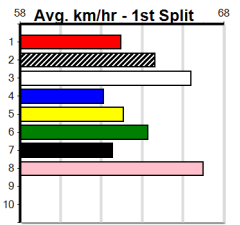

JONAS (3) returned to racing with a handy 18.07 Cranbourne win and he should have enough pace to make every post a winner. SIALA GIBLET (1) has been solidly placed in her past two and she is drawn to get all the breaks. ASTON XAVIER (4) has claims

1st $1000
2nd $290
3rd $145

Watchdog Tips: 3 1 4 7 Bet: Win 3

Main table containing race details for horses 1-10, including names, trainers, owners, and performance data. Includes sub-tables for 'Winning Boxes' and 'Prize Best Starts' for each horse.