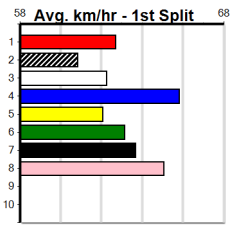

## 5:22PM

  
(VIC time)

**410 Metres**  
**Grade 5**

ORLANDO (8) showed enormous potential in his first preparation and he should be primed for a bold first up showing. ELECTRIC ZULU (7) owns a slick 23.21 PB here and he can come out running at times. LADY BABA (4) is nearing another win.