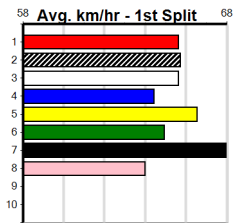

Horsham

WATTS PRICE ACCOUNTANTS

410 Metres

Grade 5

11

5:07PM

(VIC time)

1st $1850
2nd $530
3rd $265

Watchdog Tips: 7 8 4 3 Bet: Box Quinella 3,4,7,8 ($10 for 166.67%)

LEKTRA HECKLER (7) has won three on the spin in brilliant style and he can light them up once again. CANYA DIG IT (8) is racing with confidence and he will get a nice cart across early on. NITRO TOMMY (4) is a more than capable type.

Main table listing race details for 10 races, including horse names (e.g., CRACKERJACK NOAH, ABBY'S COMET), trainers, odds, and winning boxes.