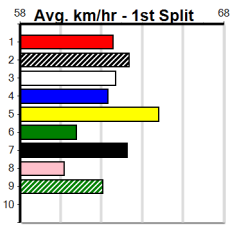

CHS GROUP

485 Metres

Mixed 6/7

5

3:11PM

(VIC time)

WEBLEC NOVA (7) was solidly placed at The Meadows recently and she looks very well graded in this event. FLAMING PEPPER (5) has been impressive to date and he will be on the pace from the outset. GRACIE'S JOY (4) is a more than capable type

1st $2100
2nd $620
3rd $310

Watchdog Tips: **7** **5** **4** **2** **Bet:** **Trifecta 5,7/2,4,5,7/1,2,4,5,6,7 ($10 - 41.67%)**

1 WESTAR STORM (NZ)[6] *Capable but desperate for the outside, place*
BK D Mar-19 OAKS ROAD SILKY SOCK $8.00
Trainer: Heather Baxter (Murtoa)
3rd (3) 33.5 410 HOR R4 02-Oct-21 23.82 23.01 3.75LLEKTRA GAL (23.56) S/44 C4 . . 10.77 $11.80 X67
5th (7) 33.3 410 HOR R4 05-Oct-21 24.02 23.19 5.50LBIG BREW (23.66) S/45 C4 . . 10.65 $9.20 RW
3rd (6) 33.5 485 HOR R4 12-Oct-21 27.96 27.29 3.5LWIZARDRY TRICKS (27.73) M/433 . . 6.84 $7.30 RW
3rd (2) 33.4 485 HOR R4 16-Oct-21 28.03 27.73 4.50LKINLOCK BLAZER (27.73) S/533 . . 6.73 $10.20 X67
Owner(s): Westar (SYN), S Hynes, W Weigl, A Perry

Winning Boxes

1	2	3	4	5	6	7	8
						1	
Prize	$5,310.00						
Best	28.00						
Starts	16-2-3-4						
Trk/Dst	6-1-0-3						
APM	$2885						

2 FLEETWOOD SAM [7] *Needs luck early but has the talent, keep safe*
BK D Nov-19 MEPUNGA BLAZER MEPUNGA HAYLEY $4.80
Trainer: Angela Langton (Anakie)
4th (8) 32.1 525 MEP R2 13-Oct-21 30.69 29.94 5.50LTIGGERLONG FLYER (30.32) M/6544 C4 . . 5.22 $12.00 X67
3rd (8) 32.0 525 MEP R3 20-Oct-21 30.55 29.95 4.50LBARNSY (30.25) S/3333 . . 5.22 $13.40 X67H
7th (4) 32.2 525 MEA R4 27-Oct-21 30.84 30.50 5.00LVAL ALI (30.50) M/7888 C4 . W 5.34 $20.30 X67F
7th (4) 32.2 525 MEA R4 27-Oct-21 30.84 29.72 5.00LVAL ALI (30.50) M/7888 C4 . W 5.34 $20.30 X67F
Owner(s): CHAMPAGNE PTN (SYN), S Smith, A Langton

Winning Boxes

1	2	3	4	5	6	7	8
						1	
Prize	$4,220.00						
Best	NBT						
Starts	21-1-1-5						
Trk/Dst	2-0-1-1						
APM	$3084						

3 NOT ARANDT [6] *Beaten in all six runs here, prefer to watch*
WBK D Apr-18 BANJO BOY DYNA SHINKO $21.00
Trainer: Jeanette Spruyt (Glenorchy)
8th (7) 30.7 410 HOR R4 02-Oct-21 24.29 23.01 11.00LLEKTRA GAL (23.56) M/68 C1 . . 10.90 $87.60 X67
5th (1) 30.6 410 HOR R3 05-Oct-21 23.91 23.19 9.50LZIGZAG CABANG (23.27) M/45 C4 . . 10.87 $30.20 X67
8th (7) 30.6 485 HOR R4 12-Oct-21 28.39 27.29 9.50LWIZARDRY TRICKS (27.73) M/588 . . 6.87 $126.30 RW
3rd (2) 30.8 450 WBL R6 25-Oct-21 26.23 25.70 2.25LBATTLING BAZ (26.08) M/343 C6 . . 6.87 $6.70 6G
Owner(s): J Spruyt

Winning Boxes

1	2	3	4	5	6	7	8
						1	
Prize	$4,843.96						
Best	NBT						
Starts	55-2-2-5						
Trk/Dst	6-0-0-0						
APM	$1075						

4 GRACIE'S JOY [7] *Strong maiden winner here, threat with luck*
RF B Nov-19 FERNANDO BALE TRAVELLER'S JOY $6.00
Trainer: Matthew Lanigan (Rowsley)
3rd (7) 27.2 460 GEL R4 07-Oct-21 26.54 25.56 0.50LVERDUN BALE (26.52) M/544 C5 . W 6.86 $6.10 M
4th (7) 26.8 410 HOR R1 16-Oct-21 24.07 23.18 6.00LRAICHU (23.66) M/34 C4 . . 10.72 $4.20 M
1st (3) 26.8 485 HOR R2 19-Oct-21 27.88 27.18 3.00LMORAINIE HOLLY (28.07) Q/211 . SW 6.71 $2.10 M
6th (2) 26.8 485 HOR R6 27-Oct-21 28.16 27.49 7.50LPOISON SKY (27.66) M/466 C5 . . 6.79 $4.20 X67
Owner(s): L Stockman

Winning Boxes

1	2	3	4	5	6	7	8
						1	
Prize	$3,905.00						
Best	27.88						
Starts	6-1-1-1						
Trk/Dst	2-1-0-0						
APM	$2813