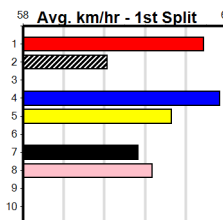

Horsham

ON-SITE ENGINEERING

410 Metres

Mixed 3/4

9

4:32PM

(VIC time)

PADDY'S MARVEL (4) is a star provincial speedster and he should be primed for a bold first up showing. NUMINOUS (5) has been luckless since his top Warrnambool win and he is expected to make amends. WINLOCK MUNGO (1) has the good draw.

1st $2100

2nd $620

3rd $310

Watchdog Tips: **4** **5** **1** **2** **Bet:** **Trifecta 4/1,2,5/1,2,5 ($10 - 166.67%)**

Form	Box	Weight	Dist	Track	Date	Time	BON	Margin	1st/2nd (Time)	PIR	Checked	Comment	W/R	Split 1	S/P	Grade	Winning Boxes							
1 WINLOCK MUNGO (NSW)[4]																								
BK D Dec-18 PREMIER FANTASY																								
JACQUI BLAX																								
Trainer: Andrea Gurry (Nhill)																								
5th (5) 31.2 450 BAL R5 22-Sep-21 25.69 25.22 4.00LAVENGER LASS (25.42) M/333 . . . 6.64 $8.20 S																								
1st (4) 31.2 390 WBL R7 28-Sep-21 22.09 21.99 1.25LCRACKERJACK KEG (22.18) M/41 C5 SW . 8.59 $22.10 X45																								
2nd (1) 31.2 390 WBL R7 07-Oct-21 22.22 22.06 2.50LABALONE FOZZ (22.06) M/32 C1 . . . 8.86 $4.00 X45																								
4th (7) 31.6 390 BAL R10 24-Oct-21 22.65 21.93 6.50LCHILLY BIN (22.22) M/54 C3 . . . 8.75 $8.20 X45																								
Owner(s): A Gurry																								
$6.00																								

2 ALL OVER MAX [4]																	Winning Boxes							
BK D Feb-18 FABREGAS																								
ALL OVER																								
Trainer: Wendy Hansen (Daisy Hill)																								
5th (8) 33.3 425 BEN R7 17-Sep-21 24.24 23.73 7.50LSODA PRINCE (23.73) M/666 C4 . . . 6.77 $21.10 X45																								
4th (7) 33.5 425 BEN R9 02-Oct-21 24.28 23.36 9.00ULTIMATE AVENGER (23.68) M/444 C2 . . . 6.68 $54.90 X45																								
7th (6) 33.2 425 BEN R8 09-Oct-21 24.12 23.28 12.00LYPHOON SAMMY (23.28) S/867 . . . 6.74 $60.60 SH																								
1st (5) 33.2 425 BEN R11 22-Oct-21 24.18 23.55 1.00LTIGGERLONG REBEL (24.25) M/321 C2 . . . 6.70 $2.60 5																								
Owner(s): WPP (SYN), L Christie, A Colosimo																								
$9.00																								

3 *** VACANT BOX ***																	Winning Boxes							
Trainer:																								
Owner(s):																								

4 PADDY'S MARVEL (NSW)[4]																	Winning Boxes							
BK D Feb-19 PAW LICKING																								
RANGOON																								
Trainer: Mark Morrissey (Junortoun)																								
1st (1) 29.8 350 HVL R6 23-May-21 19.26 19.16 6.00LTHROW CAUTION (19.64) M/1 . . . 6.46 $1.30 SH																								
2nd (4) 29.9 350 HVL R8 30-May-21 19.32 19.16 2.50BLACKPOOL FLASH (19.16) M/4 C1 SW . 6.55 $3.10 SF																								
3rd (7) 29.9 425 BEN R4 04-Jun-21 24.41 23.61 8.00LDISORIENTATED (23.87) M/134 C11 . R 6.50 $1.40 X45																								
5th (2) 29.7 390 BAL R11 30-Jun-21 22.60 21.91 8.50LHANDSOME JACK (22.02) M/55 C4 . . . 8.77 $1.30 5																								
Owner(s): J Snudden																								
$1.80																								

5 NUMINOUS [3]																	Winning Boxes							
BK D Feb-18 FERNANDO BALE																								
BACKFLIP KITTY																								
Trainer: Jeffrey Guy (Laharum)																								
2nd (8) 29.0 425 BEN R9 24-Sep-21 24.13 23.61 5.50LDERRY EXPRESS (23.75) M/322 . . . 6.73 $15.70 5H																								
1st (5) 29.2 390 WBL R9 28-Sep-21 22.03 21.99 1.75LPARLO BALE (22.14) Q/11 . . . 8.43 $3.30 5																								
5th (2) 29.6 425 BEN R10 02-Oct-21 24.17 23.36 4.75LDARK COMPASS (23.85) M/755 C7 . . . 6.62 $29.80 5F																								
6th (4) 29.0 390 BAL R9 13-Oct-21 22.77 22.11 6.00LZIMMER BALE (22.36) M/55 C6 . . . 8.71 $4.60 X45																								
Owner(s): TROUBLE AND STRIFE (SYN), J Guy, C Johnson																								
$6.00																								

6 *** VACANT BOX ***																	Winning Boxes							
Trainer:																								
Owner(s):