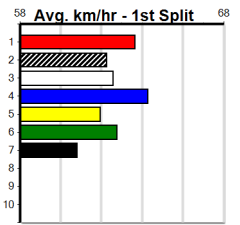

Horsham

VALE PAUL WHEELER

485 Metres

Maiden

1

1:55PM

(VIC time)

ASTON ZIEBELL (1) has turned in some impressive performances to date and he is drawn to get all the breaks today. MEPUNGA MANTRA (6) has been placed in ten of 12 to date and he can work into the mix mid race. GENERAL SHIRAZ (4) has claims

1st $1800
2nd $520
3rd $260

Watchdog Tips: **1** **6** **4** **8** **Bet:** **Trifecta 1/4,6,8/2,3,4,6,8 ($10 - 83.33%)**

Form Box Weight Dist Track Date Time BON Margin 1st/2nd (Time) PIR Checked Comment W/R Split 1 S/P Grade

1 ASTON ZIEBELL [M] *Impressive to date, gun draw, hard to hold out* **$2.40**

BK D Jan-20 ASTON KIMETTO ASTON DINNIGAN

Trainer: Paul Abela (Parwan)

2nd (4)	34.6	500	BEN	R2	10-Oct-21	28.22	27.86	1.5L	JUST LIKE MICK (28.13)	S/322	.	.	.	6.67	$3.40	MH
3rd (1)	34.6	500	BEN	R3	16-Oct-21	28.43	27.71	8.00L	MOBILE LEGEND (27.89)	S/533	C3	.	.	6.76	$3.70	MF
2nd (6)	34.7	460	GEL	R2	22-Oct-21	26.38	25.74	1.00L	JAGGER'S LADY (26.32)	S/875	C1	.	.	6.99	$1.70	M

Owner(s): R Borda

Winning Boxes

1	2	3	4	5	6	7	8
Prize							
Best							
Starts							
Trk/Dst							
APM							

2 BAROOGA BANJO [M] *Placed in six of ten to date, put in exotics* **$10.00**

BE D Jul-19 BANJO BOY MISS HOLLAND

Trainer: Wendy Hansen (Daisy Hill)

2nd (2)	32.0	500	BEN	R1	22-Sep-21	28.83	28.43	3.75L	PANDORICA (28.58)	M/322	C2	.	.	6.75	$7.00	T3-RW
6th (2)	31.8	500	BEN	R1	10-Oct-21	28.90	27.86	15.00L	MOBILE LEGEND (27.86)	M/444	C4	.	.	6.76	$24.80	MH
3rd (8)	31.7	500	BEN	R3	13-Oct-21	29.37	28.62	4.50L	RUPERT'S BOY (29.06)	M/322	C2	.	.	6.82	$3.60	T3-RW
7th (7)	31.8	500	BEN	R4	20-Oct-21	29.22	27.97	14.00L	FLYING JELLY (28.31)	M/567	C7	SW	.	6.83	$8.10	RW

Owner(s): J Psaila

Winning Boxes

1	2	3	4	5	6	7	8
Prize							
Best							
Starts							
Trk/Dst							
APM							

3 JAB [M] *Shown improvement of late, can run a drum* **$8.00**

BK B Nov-19 MEPUNGA BLAZER MOSSY GIRL

Trainer: Glenn Petrie (Panmure)

3rd (4)	30.1	450	WBL	R1	20-Sep-21	26.88	25.64	2.50L	NATALIA LEE (26.72)	M/775	C5	.	.	7.33	$2.10	M
3rd (1)	30.1	450	WBL	R1	28-Sep-21	25.94	24.99	3.00L	TIGGERLONG CAR (25.74)	M/444	C2	.	.	6.78	$10.50	M
2nd (2)	30.3	410	HOR	R2	05-Oct-21	23.64	23.19	1.25L	LIMBURG BLAZE (23.57)	M/22	C1	.	.	10.61	$8.60	RW
5th (3)	30.4	410	HOR	R1	12-Oct-21	24.47	23.19	14.00L	LEKTRA HECKLER (23.53)	M/88	C1	.	.	11.14	$11.10	M

Owner(s): K Prowse

Winning Boxes

1	2	3	4	5	6	7	8
Prize							
Best							
Starts							
Trk/Dst							
APM							

4 GENERAL SHIRAZ [M] *Solidly placed in his past two, can threaten* **$7.50**

BK D Dec-19 BARCIA BALE PEPPER SHIRAZ

Trainer: Paul Ellis (Heathcote)

F (1)	35.9	425	BEN	R1	02-Oct-21	0.00	23.36	.	QUEBEC BALE (23.95)	M/366	C7	V7	.	6.58	$14.30	M
2nd (8)	36.4	450	SHP	R4	14-Oct-21	25.77	25.50	3.5L	MY NAME'S BERNIE (25.53)	M/222	.	.	.	6.91	$16.40	M
2nd (6)	35.8	500	BEN	R4	20-Oct-21	28.77	27.97	7.00L	FLYING JELLY (28.31)	M/434	C4	.	.	6.79	$2.50	RW

Owner(s): P Ellis

Winning Boxes

1	2	3	4	5	6	7	8
Prize							
Best							
Starts							
Trk/Dst							
APM							

5 ZEA JAY [M] ***** SCRATCHED *****

BD B Nov-19 HIGH EARNER PHANTOM MIME

Trainer: Bruce Stirling (Lethbridge)

2nd (8)	27.4	311	CRN	R1	15-Sep-21	18.44	17.71	5.00L	MORE ISSUES (18.10)	M/33	C8	.	.	10.15	$6.10	MH
8th (5)	27.3	311	CRN	R2	22-Sep-21	19.08	17.69	14.00L	BILLY BOB JORDAN (18.14)	M/88	C7	.	.	10.81	$11.80	MF
3rd (4)	27.3	525	MEP	R1	20-Oct-21	31.07	29.95	8.00L	ORIGINAL CHICKEN (30.52)	M/3234	C1	.	.	5.23	$38.30	M

Owner(s): J Stirling

Winning Boxes

1	2	3	4	5	6	7	8
Prize							
Best							
Starts							
Trk/Dst							
APM