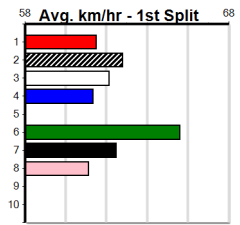

Ballarat

REVOLUTION PRINT

390 Metres

Tier 3 - Grade 7

4

4:42PM

(VIC time)

ZIPPING IRIS (6) was a handy 22.77 Geelong winner when on debut and she can atone for her luckless runs since. STELLA'S MEMORY (2) has shown improvement in her past two and she can show slick early speed. EMMA'S DOUBLE (8) is more than capable

1st $1000
2nd $290
3rd $145

Watchdog Tips: **6** **2** **8** **7** **Bet:** **Trifecta 6/2,7,8/2,4,7,8 ($10 - 111.11%)**