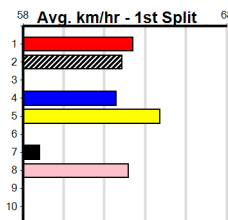

Ballarat

STEVE TUDOR ELECTRICAL

390 Metres

Tier 3 - Grade 6

9

6:21PM

(VIC time)

1st $1000
2nd $290
3rd $145

BLUE ENTOURAGE (8) has been handily placed in her past two and she has the speed to cross and lead throughout. MISS LEONIE (5) is better than her form reads and she will appreciate the smaller lineup. MECHANICS KISMET (4) is more than capable.

Watchdog Tips: **8** **5** **4** **2** **Bet:** **Exacta 5,8/2,4,5,8 ($10 for 166.67%)**

Form	Box	Weight	Dist	Track	Date	Time	BON	Margin	1st/2nd (Time)	PIR	Checked	Comment	W/R	Split 1	S/P	Grade	Winning Boxes							
1	FRAINY'S WELL (NSW)	[6]	*** SCRATCHED ***													$12.00	1 2 3 4 5 6 7 8							
BK	B	Jun-18	ZAMBORA BROCKIE	BLOW THE DOH																				
Trainer: Colin Baker (Bannockburn)																								
3rd	(1)	28.6	450	SHP	R5	13-Nov-21	26.23	25.64	8.00L	WONDER LOMAR (25.69)	M/323	.	.	.	6.78	$67.30	X67	Prize Best $4,465.00						
6th	(4)	28.6	520	GEL	R9	16-Nov-21	31.12	30.50	9.00L	PANAMA DANCE (30.50)	M/2333	C1	.	.	5.59	$33.30	RW	Starts 68-2-1-16						
4th	(7)	28.3	350	HVL	R3	19-Nov-21	20.07	19.65	1.25L	BOES BAMBINO (19.99)	M/5	C1	.	.	6.85	$57.90	T3-RW	Trk/Dst 5-1-0-1						
7th	(4)	28.0	350	HVL	R5	26-Nov-21	20.34	19.74	8.00L	DOLLY (19.81)	M/6	C5	V28	.	6.86	$22.60	T3-RW	APM $1365						
Owner(s): C Baker																								

2	MISS MARLEE MOO	[6]	<i>Resuming, capable when fit, keep safe</i>													$4.00	1 2 3 4 5 6 7 8							
BK	B	Dec-18	ASTON DEE BEE	KATIE'S CREEK																				
Trainer: Briana Robertson -Ieech (Bald Hills)																								
8th	(6)	28.8	410	HOR	R11	31-Aug-21	24.05	23.12	13.00L	KRAKEN STINGER (23.18)	S/78	C4	.	.	10.87	$25.90	RW	Prize Best $3,060.00						
6th	(6)	28.5	425	BEN	R10	29-Sep-21	25.13	24.21	13.00L	FLYING SONIC (24.29)	M/466	C1	.	.	6.80	$10.00	6G	Starts 22.63						
4th	(5)	28.6	390	BAL	R11	04-Oct-21	22.97	22.40	3.5L	PANDORA'S STAR (22.73)	M/55	C1	.	.	8.83	$15.90	T3-6	Trk/Dst 16-2-3-1						
7th	(3)	29.1	390	BAL	R11	11-Oct-21	23.70	22.07	13.00L	MT. VIEW IVY (22.82)	M/57	C7	V0	.	8.86	$6.00	T3-6	APM $1185						
Owner(s): P Morganti																								

3	VACANT BOX	***	*** VACANT BOX ***																					
Trainer:																								
Owner(s):																								
4	MECHANICS KISMET	[6]	<i>Good muster, has the pace to cross, threat</i>													$4.60	1 2 3 4 5 6 7 8							
WBD	D	Jun-19	BEWILDERING	BRANDEEN BAYLEY																				
Trainer: Aaron Farley (Churchill)																								
3rd	(1)	34.3	460	WGL	R4	12-Oct-21	26.52	25.79	11.00L	DEEP WITTS (25.79)	M/453	C4	.	.	6.80	$12.90	RW	Prize Best $3,590.00						
3rd	(6)	34.3	400	WGL	R9	15-Oct-21	23.67	22.79	2.75L	WRITE ABOUT HER (23.49)	M/64	C4	.	.	9.20	$12.40	RW	Starts FSH						
4th	(1)	33.9	400	WGL	R4	16-Nov-21	23.22	22.58	3.5L	PRADA GEM (22.99)	M/43	C1	.	.	8.63	$4.60	RW	Trk/Dst 18-2-2-4						
5th	(8)	34.2	400	WGL	R12	22-Nov-21	23.42	22.72	3.75L	LELWYK SUZIE (23.17)	M/65	C4	.	.	9.05	$3.50	T3-RW	APM 0-0-0-0						
Owner(s): M Mayle																								

5	MISS LEONIE	[6]	<i>No luck of late, can make amends, danger</i>													$4.80	1 2 3 4 5 6 7 8							
BD	B	Mar-19	THIRTY TALKS	SISCO SIZZLE																				
Trainer: Allan Brookes (Koroit)																								
6th	(8)	29.1	400	MTG	R7	15-Jul-21	24.17	22.94	12.00L	BETTY'S ENTITY (23.38)					11.29	$3.80	RW	Prize Best $3,012.50						
4th	(1)	29.2	450	WBL	R7	30-Aug-21	26.05	25.59	4.00L	SPEED LIMIT (25.78)	M/112	C1	.	W	6.72	$3.00	6G	Starts FSH						
6th	(5)	28.8	410	HOR	R3	09-Nov-21	24.08	23.05	10.00L	MISSILE EDITION (23.39)	M/66	C4	.	.	10.96	$22.80	RW	Trk/Dst 12-2-1-1						
8th	(5)	28.7	390	WBL	R9	22-Nov-21	23.35	22.55	8.50L	SOUND THE BUGLE (22.78)	M/57	C5	.	.	9.02	$2.90	6G	APM 0-0-0-0						
Owner(s): MANY WINNERS (SYN), A Brookes, P Keane, G Dix, G Thomson, B Keane