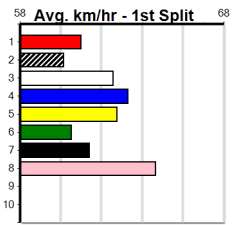

EUREKA CONCRETE

450 Metres

Tier 3 - Maiden

1

3:39PM

(VIC time)

ASTON ZULU (3) was desperately unlucky at The Meadows last time and he is expected to make amends today. SOLAR VICTORY (8) is better than his past few runs and he should get plenty of room early on. NIFTY BALE (6) is an improving type.

1st $1000
2nd $290
3rd $145

Watchdog Tips: **3** **8** **6** **2** **Bet:** **Trifecta 3/2,6,8/2,4,6,8 ($10 - 111.11%)**

Form	Box	Weight	Dist	Track	Date	Time	BON	Margin	1st/2nd (Time)	PIR	Checked	Comment	W/R	Split 1	S/P	Grade

1 FABRIOLA BAUER [M] *Steady record here to date, needs to show more* **Winning Boxes**

BK B Sep-19 DROOPYS BUICK FABRIOLA ALLEN **$14.00**

Trainer: Donna Knight (Talbot)

7th (1)	26.1	450	BAL	R1	03-Sep-21	26.63	25.11	15.00	LZIPPY TESLA (25.64)	M/777	C4	.	.	6.93	$24.10	M
6th (6)	26.1	450	BAL	R2	08-Sep-21	26.40	25.35	9.00	LHAZELNUT (25.79)	M/775	C9	.	.	7.05	$40.10	MH
WG(-)	29.4	390	BAL		15-Nov-21	23.50		8.50	LTrial Cleared	M/52	.	5of5	.	8.45	$.	WGT
8th (2)	29.6	425	BEN	R1	19-Nov-21	25.16	23.77	13.00	LJUNIOR MARJEN (24.31)	M/886	C4	.	.	6.82	$40.40	M

Owner(s): D Knight

1	2	3	4	5	6	7	8
Prize							
Best							
Starts							
Trk/Dst							
APM							

2 LUCY MAC [M] *Not the worst, can charge late, keep safe* **Winning Boxes**

BD B Jun-19 CAMPASPE WILL BLUE IVY **$8.00**

Trainer: Darlene Mcintyre (Exford)

3rd (5)	31.3	450	BAL	R1	01-Nov-21	26.11	25.61	7.50	LIGGERLONG WATER (25.61)	M/433	C4	.	.	6.79	$20.60	T3-M
7th (4)	31.2	300	HVL	R1	07-Nov-21	17.56	16.71	8.50	LMR. DAZZLING (16.98)	S/7	C1	.	.	4.18	$37.10	M
7th (8)	30.8	450	BAL	R1	15-Nov-21	26.74	25.52	17.00	LIGGERLONG RHEVE (25.58)	S/877	C9	.	.	6.97	$11.70	T3-M
4th (3)	30.6	460	GEL	R1	23-Nov-21	26.78	25.90	6.00	LINKER YAP (26.38)	M/553	C2	.	.	6.91	$22.10	M

Owner(s): D Mcintyre

1	2	3	4	5	6	7	8
Prize							
Best							
Starts							
Trk/Dst							
APM							

3 ASTON ZULU [M] *Desperately unlucky at The Meadows, can atone* **Winning Boxes**

BK D Oct-19 ASTON KIMETTO ASTON GISLE **$1.70**

Trainer: Daryl Brennan (Ross Creek)

7th (6)	34.9	450	BAL	R2	03-Nov-21	26.39	25.39	9.50	LOUR SHOUT (25.74)	M/888	C4	.	.	7.15	$3.00	MH
7th (1)	34.0	525	MEP	R1	24-Nov-21	31.47	29.89	9.00	LRIO MARGARITA (30.86)	M/6448	C5	.	.	5.33	$1.80	M

Owner(s): R Borda

1	2	3	4	5	6	7	8
Prize							
Best							
Starts							
Trk/Dst							
APM							

4 NANA PAT [M] *Well down the track to date, prefer to watch* **Winning Boxes**

BK B May-19 PURE TITANIUM BIG POPPY **$21.00**

Trainer: Kenneth Howat (Rockbank)

7th (3)	27.7	390	BAL	R2	01-Nov-21	23.51	22.11	20.00	LQUEEN AMAROK (22.11)	M/77	C4	.	.	8.92	$47.70	T3-M
7th (4)	28.0	390	BAL	R3	08-Nov-21	23.13	22.27	12.00	LRUBY YAP (22.35)	M/77	C4	.	.	8.82	$66.40	T3-M
7th (8)	28.3	390	BAL	R2	15-Nov-21	23.70	22.36	16.00	LCOLD DIESEL (22.58)	M/76	C4	.	.	8.81	$52.80	T3-M
4th (5)	28.3	390	BAL	R1	22-Nov-21	23.32	22.11	11.00	LLYRICAL DAD (22.57)	Q/34	C4	.	.	8.85	$34.10	T3-M

Owner(s): K Howat

1	2	3	4	5	6	7	8
Prize							
Best							
Starts							
Trk/Dst							
APM							

5 ZIPPING DUDLEY (NSW)[M] ***** SCRATCHED ***** **Winning Boxes**

BK D Feb-20 GOODESY ZIPPING ABBY **$99.00**

Trainer: Ricky Coleman (Lara)

2nd (4)	30.8	450	SHP	R1	13-Nov-21	26.06	25.64	5.50	LBAD MEDICINE (25.70)	M/432	.	.	.	6.94	$4.80	RW
3rd (2)	30.2	390	BAL	R2	15-Nov-21	22.90	22.36	4.75	LCOLD DIESEL (22.58)	S/43	.	.	.	8.69	$2.20	T3-M
4th (5)	30.4	350	HVL	R1	21-Nov-21	20.02	19.33	8.00	LRoyal COLLINDA (19.48)	M/5	C2	.	.	6.80	$40.70	M
1st (8)	30.7	385	SHP	R1	25-Nov-21	21.96	21.96	10.00	LMYSTICAL HEIST (22.63)	M/11	.	.	.	8.22	$1.50	T3-M

Owner(s): C Hallinan

1	2	3	4	5	6	7	8
Prize							
Best							
Starts							
Trk/Dst							
APM