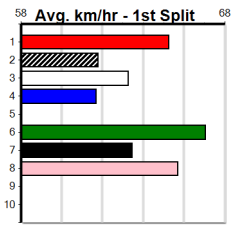

GAP HT1

1
6:57PM
(VIC time)

Distance: 450m, Race Type: Mixed 6/7 Heat, Total Prizemoney: $2,780
1st: $1,850, 2nd: $530, 3rd: $265, 4th: $135

INTO THE SHED (1) has gone to another level in his past few runs and he is drawn to get all the breaks tonight. SHIMA SHEEN (7) is better than his past few runs and he owns a slick PB here over 390m. SNOWY'S SISTER (6) is showing promise.

Watchdog Tips: **1** **7** **6** **3** **Bet:** Trifecta 1,7/1,3,6,7/1,2,3,6,7,8 ($10 - 41.67%)