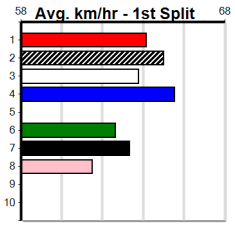

SHIMA SHINE AT STUD

Distance: 450m, Race Type: Grade 5, Total Prizemoney: \$2,780
1st: \$1,850, 2nd: \$530, 3rd: \$265, 4th: \$135

4

8:00PM

(VIC time)

EL SUENO (8) is ideally drawn out wide and she should be able to assume control through the middle stages. INDIAN SHADOW (2) will get cover early on and he will be on the pace from the outset. HIGH ACTION (7) will be strong in the run home.