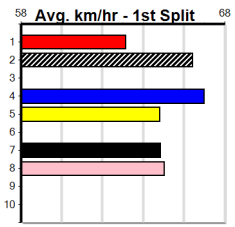

Ballarat

10
10:00PM
(VIC time)

CATERING ALLSORTS

Distance: 390m, Race Type: Grade 5, Total Prizemoney: $2,780
1st: $1,850, 2nd: $530, 3rd: $265, 4th: $135

Watchdog Tips: **2** **7** **1** **8** Bet: **Exacta 2,7/1,2,7,8 ($10 for 166.67%)**

NITRO ANTWN (2) returned to racing in style at Warrnambool and he will be even better for the run. BUSTER GIBLET (7) is better than his form and he just needs to find the rail in the middle stages. PAI GOW POKER (1) has the right draw.