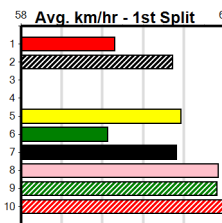

STRAIGHT RACING...GREAT RACING

Distance: 300m, Race Type: Mixed 6/7, Total Prizemoney: \$2,780
1st: \$1,850, 2nd: \$530, 3rd: \$265, 4th: \$135

3

11:36AM

(VIC time)

ON THE MEND (2) was a dazzling 16.65 winner here recently and she looks very well graded in this event. BEAR LEE TIME (3) was dominant last time out and with a clear run early he can feature again. ROTHWELL BANJO (5) is showing promise

Watchdog Tips:

2

3

5

7

Bet:

Trifecta 2,3/2,3,5,7/1,2,3,5,7 (\$10 - 55.56%)

Table with 10 race entries. Each entry includes horse name, trainer, race details, performance history, odds, and winning boxes. Races 4, 5, 7, and 9 are marked as scratched.