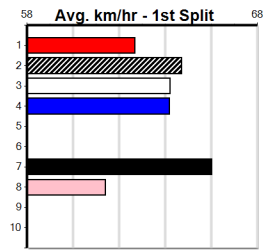

DOWNLOAD THE WATCHDOG APP

Distance: 515m, Race Type: Grade 5, Total Prizemoney: $3,185
1st: $2,100, 2nd: $620, 3rd: $310, 4th: $155

COMPTON AMY (6) has recently joined a powerful kennel and she should be primed for a bold first up showing. TRIVET (1) was impressive here last week and he is drawn to get all the breaks today. INDIAN SHADOW (2) can show early speed

Watchdog Tips: **6** **1** **2** **3** **Bet:** **Trifecta 1,6/1,2,3,6/1,2,3,6,7 ($10 - 55.56%)**

Form Box Wgt Dist Track Date Time BON Margin 1st/2nd (Time) PIR Checked Comment W/R Split 1 S/P Grade

TRIVET (QLD)[5] Strong effort here last time, well drawn, danger $3.40

BK Dog Nov-18 Sire: AUSSIE INFRARED Dam: VELOCITY SOFIA Trainer: Aaron Setford (Devon Meadows)

Owner(s): Velocity Lodge (SYN), S Williams, M Williams

Winning Distances: < 300m (0) 300 - 399m (0) 400 - 499m (0) 500 - 599m (3) 600 - 699m (0) > 700m (0)

Winning Weights: 31.1(1) 31.9(1) 32.5(1)

3rd (4)	32.2	600	MEP	R3	13-Oct-21	35.22	34.29	11.00	STARLIGHT TYSON (34.51)	M/4333	C5	.	.	9.25	$3.80	RW
5th (7)	32.2	485	HOR	R6	27-Oct-21	28.15	27.49	7.50L	POISON SKY (27.66)	M/244	C12	.	.	6.75	$5.80	X67
3rd (8)	32.4	520	CRN	R5	15-Nov-21	30.70	29.85	9.00L	INSIDE FIFTY (30.09)	M/3533	C1	.	.	5.57	$13.60	X67
1st (4)	32.5	520	CRN	R9	25-Nov-21	30.47	30.29	3.25L	KAMARA BALE (30.69)	M/2211	.	SW	.	5.59	$1.60	X67
4th (8)	32.5	450	BAL	R7	05-Jan-22	25.78	25.13	7.50L	DREAMERS LIE (25.27)	M/565	C5	.	.	6.79	$60.80	5
3rd (4)	32.5	485	HOR	R6	11-Jan-22	27.73	27.10	6.00L	IRENE'S A STAR (27.34)	M/544	C2	.	.	6.71	$10.00	5
4th (3)	32.5	515	SAP	R5	16-Jan-22	30.21	29.66	8.00L	TWILIGHT CONNIE (29.68)	M/6654	C5	.	.	5.36	$4.00	5NP
2nd (4)	32.4	515	SAP	R4	23-Jan-22	29.65	29.17	1.25L	JIMMY (29.57)	M/2222	.	.	.	5.27	$7.40	RW

Last 3 wins NOT included above

1st (3)	31.9	520	IPS	R1	23-Jan-21	30.58	30.33	10.00	STAY WARM CLYDE (31.27)	31	31	.	.	5.55	$2.30	SH
1st (7)	31.1	520	SLE	R4	11-Aug-21	30.05	29.89	0.50L	HONEY DOUBLE ONE (30.08)	M/421	C4	.	.	10.03	$3.40	7

INDIAN SHADOW [5] Solid PB here, has early speed, can threaten $6.00

BK Dog Jun-18 Sire: FAST INDIAN Dam: SWEET SHADOW Trainer: Waylon Kee (Lethbridge)

Owner(s): R Bartolo

Winning Distances: < 300m (0) 300 - 399m (0) 400 - 499m (2) 500 - 599m (7) 600 - 699m (0) > 700m (0)

Winning Weights: 34.0(1) 34.2(1) 34.8(1) 34.9(1) 35.0(2) 35.1(2) 35.4(1)

7th (1)	35.0	520	CRN	R8	09-Jun-21	31.73	30.89	12.00	ASTON SUNSET (30.89)	M/5667	C4	.	.	5.72	$8.30	X45
5th (1)	34.6	515	SAP	R3	22-Aug-21	30.86	29.40	15.00	OVERFLOW LISA (29.81)	M/1555	C5	V0	.	5.10	$10.50	5
4th (8)	34.3	450	BAL	R8	27-Aug-21	25.87	25.20	7.50L	BOOM OUT (25.35)	M/533	.	SW	.	6.68	$32.80	5
3rd (7)	34.6	515	SAP	R7	12-Sep-21	30.23	29.40	3.00L	PALACE LADY (30.03)	M/1112	C2	.	.	5.17	$12.10	5
8th (6)	35.5	525	MEP	R8	17-Nov-21	31.16	30.00	17.00	FERNANDO CAZZ (30.00)	S/6888	C1	.	R	5.21	$70.20	X45
1st (6)	34.8	460	GEL	R5	25-Nov-21	26.12	25.54	1.75L	BRAITH BALE (26.22)	M/223	.	SW	W	6.68	$10.40	5
5th (4)	34.8	400	GEL	R12	07-Jan-22	23.34	22.46	9.50L	AUTUMN HAZE (22.69)	M/46	C1	.	.	8.83	$9.50	5
1st (6)	35.1	450	BAL	R6	24-Jan-22	25.68	25.47	4.50L	WAY UP NORTH (25.99)	M/311	.	.	W	6.75	$6.00	T3-5

Last 3 wins NOT included above

1st (4)	35.1	525	MEP	R6	24-Feb-21	30.11	29.75	6.00L	PARZIVAL (30.52)	M/1111	C1	SW	.	5.10	$10.20	5
1st (5)	35.0	515	SAP	R7	07-Mar-21	29.92	29.28	0.25L	PARABELLUM (29.93)	M/2211	C1	.	.	5.09	$4.80	5
1st (2)	34.9	500	BEN	R7	21-May-21	28.29	27.93	2.75L	SAMOKEY RENN (28.47)	M/111	C1	V10	.	6.51	$10.60	5H