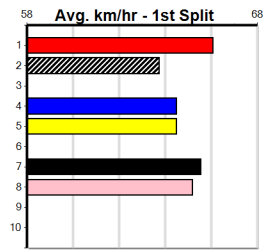

BLACKBOOK ON WATCHDOG APP

Distance: 515m, Race Type: Grade 5, Total Prizemoney: $3,185
1st: $2,100, 2nd: $620, 3rd: $310, 4th: $155

LUCY'S VILLA (1) owns a sizzling 29.36 PB here and with an ounce of luck early, he will prove hard to hold out. THAT'LL DO NEO (8) can be a little hit or miss early but he is capable of really testing the clock. WINNIE COASTER (4) has solid claims

Watchdog Tips: 1 8 4 2 Bet: Exacta 1,8/1,2,4,8 ($10 for 166.67%)

Race card for LUCY'S VILLA [5]. Includes details on sire (DYNA VILLA), dam (SHANLYN LUCY), trainer (Garry Selkrig), and a list of previous race results with dates, times, and odds.

Race card for DARK COMPASS [5]. Includes details on sire (FABREGAS), dam (MINNESOTA), trainer (Brian Brown), and a list of previous race results.

VACANT BOX section with fields for Owner(s), Sire, Dam, and Trainer.

Race card for WINNIE COASTER [5]. Includes details on sire (BARCIA BALE), dam (SUPER YESY), trainer (Simon Payne), and a list of previous race results.

Race card for INNOCENT DIVA (NSW)[5]. Includes details on sire (FERNANDO BALE), dam (TIMTAMS FOR BAMS), trainer (Phillip Tanti), and a list of previous race results.