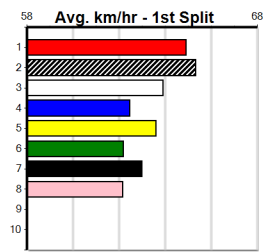

TAB VENUE MODE (1-3 WINS)(275+ RANK)

Distance: 515m, Race Type: Restricted Win, Total Prizemoney: $3,185
1st: $2,100, 2nd: $620, 3rd: $310, 4th: $155

BAD MEDICINE (1) was smartly placed at Ballarat two runs back and he is drawn to make every post a winner. CLEO'S NEO (8) was dominant in her 29.78 win here and she just needs to step on terms. PEACOCK (4) is showing plenty of promise.

Watchdog Tips: 1 8 4 7 Bet: Trifecta 1,8/1,4,7,8/1,4,6,7,8 ($10 - 55.56%)

1 BAD MEDICINE [5] Impressive effort two runs back, hard to reel in $3.40
Owner(s): JUST CAUSE (SYN), G Rohan, A Martin
Sire: OVER LIMIT Dam: BALLISTIC BEAUTY
Trainer: Adam Rademaker (Romsey)
Winning Distances: < 300m (0) 300 - 399m (0) 400 - 499m (3) 500 - 599m (0) 600 - 699m (0) > 700m (0)
Winning Weights: 32.6(1) 32.7(2)
1st (7) 32.7 450 BAL R4 13-Dec-21 25.36 25.26 3.5L UNION MAN (25.60) Q/111 . . . SW . . . 6.62 $3.40 T3-7
7th (7) 32.3 515 SAP R7 19-Dec-21 30.91 29.39 9.50L ROOM TO BOOM (30.27) M/2347 C1 . . . . . 5.16 $7.00 5
2nd (4) 31.5 515 SAP R10 26-Dec-21 29.97 29.44 0.75L SMOOTH TALKER (29.93) M/1111 . . . . . 5.21 $6.20 5
5th (6) 32.0 515 SAP R5 02-Jan-22 30.34 29.49 13.00 MASIKA (29.49) M/6555 C8 . . . . . 5.22 $3.90 5
5th (4) 31.9 525 MEP R7 05-Jan-22 31.15 29.85 10.00 ORSON AVERY (30.47) M/1755 C5 . . . . . 5.20 $4.50 5NP
4th (5) 31.9 525 MEP R11 12-Jan-22 30.66 30.00 7.50L POISON SKY (30.14) M/2444 C4 . . . . . 5.19 $7.70 5NP
2nd (1) 31.6 450 BAL R7 17-Jan-22 25.53 25.45 1.25L COCO LILLY (25.45) M/2222 C4 . . . . . 6.63 $2.10 T3-5
5th (4) 31.6 450 SHP R6 24-Jan-22 25.78 25.06 11.00 WINDY STORM (25.06) M/345 C1 . . . . . 6.85 $9.20 5
Last 3 wins NOT included above
1st (2) 32.6 450 SHP R1 13-Nov-21 25.70 25.64 5.50L ZIPPING DUDLEY (26.06) M/211 . . . . . 6.83 $1.60 RW
1st (4) 32.7 450 SHP R5 09-Dec-21 25.84 25.84 6.50L HOLLY FEVER (26.27) M/111 . . . . . SW . . . 6.68 $3.10 T3-RW

2 WITCHIE'S GAS [5] Poor strike rate, better suited to a shorter trip $18.00
Owner(s): R Caley
Sire: FABREGAS Dam: ARCHAIC POTION
Trainer: Jason Caley (Dandenong)
Winning Distances: < 300m (0) 300 - 399m (3) 400 - 499m (0) 500 - 599m (0) 600 - 699m (0) > 700m (0)
Winning Weights: 29.3(1) 31.0(2)
6th (7) 31.3 300 HVL R10 15-Oct-21 17.32 16.87 5.50L BOES REWARD (16.95) M/5 . . . . . 3.96 $35.50 T3-5
2nd (3) 31.1 311 CRN R2 30-Oct-21 18.10 17.47 0.25L WILL'S BELLA (18.09) M/32 . . . . . 9.86 $20.40 RW
2nd (1) 31.1 311 CRN R7 08-Nov-21 18.46 17.87 1.25L MIA'S HAND (18.38) M/22 . . . . . 10.11 $2.90 T3-5
5th (5) 31.2 311 CRN R10 17-Nov-21 18.19 17.47 7.50L FREYA BALE (17.68) Q/55 . . . . . 9.94 $65.30 RWH
6th (3) 30.8 311 CRN R10 25-Nov-21 18.58 17.81 5.50L GRACIE'S GIRL (18.21) M/45 C9 . . . . . 9.93 $16.10 5
2nd (7) 30.3 311 CRN R9 24-Dec-21 18.06 17.67 4.00L BLACKPOOL CRUZ (17.78) Q/22 . . . . . 9.81 $32.90 RW
8th (1) 30.2 311 CRN R5 03-Jan-22 18.65 17.80 8.50L IRISH HOPE (18.06) M/86 C1 . . . . . 10.23 $13.70 5
6th (2) 30.4 515 SAP R7 23-Jan-22 30.81 29.17 13.00 FAMILY TRUST (29.95) M/1156 . . . . . 5.20 $94.80 RW
Last 3 wins NOT included above
1st (6) 29.3 311 CRN R1 09-Nov-20 18.50 17.79 0.25L GET AROUND HER (18.51) M/22 C2 . . . . . 9.97 $12.70 T3-M
1st (1) 31.0 311 CRN R3 26-Jul-21 18.26 18.14 2.00L MISS ANGEL DI (18.39) Q/11 . . . . . SW . . . 9.97 $10.90 T3-7
1st (1) 31.0 311 CRN R12 02-Aug-21 18.03 17.83 0.50L ASTRON SOLAR (18.05) M/11 . . . . . 9.81 $16.70 6G