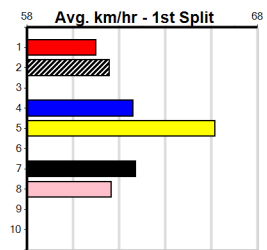

TOONGABBIE LODGE

2

2:22PM

(VIC time)

Distance: 515m, Race Type: Maiden, Total Prizemoney: $2,710
1st: $1,800, 2nd: $520, 3rd: $260, 4th: $130

CITY NIGHTS (5) was smartly placed when on debut at Geelong and she has the speed to lead throughout. SORE LOSER (7) has turned in some handy performances to date and he will be on the pace throughout. JACALI (8) has claims

Watchdog Tips: 5 7 8 1 **Bet:** Win 5

Form Box	Wgt	Dist	Track	Date	Time	BON	Margin	1st/2nd (Time)	PIR	Checked	Comment	W/R	Split 1	S/P	Grade		
1	ANNALI [M] $6.00																
	BK Bitch Sep-19 Sire: FERNANDO BALE Dam: BORN ALI																
	Owner(s): N Mugavin Trainer: Brendan Pursell (Lara)																
	Winning Distances: < 300m (0) 300 - 399m (0) 400 - 499m (0) 500 - 599m (0) 600 - 699m (0) > 700m (0)																
	Winning Weights:																
	4th (7) 26.6 460 GEL R4 21-Dec-21 26.30 25.79 6.50L WILD ONE MIKADO (25.87) M/754 . . . 7.02 $6.40 M																
	4th (2) 26.4 460 GEL R2 31-Dec-21 26.49 25.51 12.00 KUNG POW KEVIN (25.66) S/454 C5 . . . 6.87 $3.80 M																
	5th (5) 26.2 515 SAP R2 16-Jan-22 30.39 29.66 9.00L DUNWERKIN (29.78) M/4654 C6 . . . 5.30 $11.20 MH																
	3rd (5) 26.4 515 SAP R2 23-Jan-22 30.53 29.17 2.00L SALLY INTENTION (30.40) M/3443 C12 . . . 5.28 $4.90 M																
	Last 3 wins NOT included above																
<table border="1" style="width: 100%; border-collapse: collapse;"> <thead> <tr><th colspan="8">Box History</th></tr> <tr><th>Bx</th><th>1st</th><th>2nd</th><th>3rd</th><th>4th</th><th>5th</th><th>6th</th><th>7th</th><th>8th</th></tr> </thead> <tbody> <tr><td>1</td><td></td><td></td><td></td><td></td><td></td><td></td><td></td><td></td></tr> <tr><td>2</td><td></td><td></td><td></td><td>1</td><td></td><td></td><td></td><td></td></tr> <tr><td>3</td><td></td><td></td><td></td><td></td><td></td><td></td><td></td><td></td></tr> <tr><td>4</td><td></td><td></td><td></td><td></td><td></td><td></td><td></td><td></td></tr> <tr><td>5</td><td></td><td></td><td>1</td><td></td><td>1</td><td></td><td></td><td></td></tr> <tr><td>6</td><td></td><td></td><td></td><td></td><td></td><td></td><td></td><td></td></tr> <tr><td>7</td><td></td><td></td><td></td><td>1</td><td></td><td></td><td></td><td></td></tr> <tr><td>8</td><td></td><td></td><td></td><td></td><td></td><td></td><td></td><td></td></tr> <tr><td>Prize</td><td></td><td></td><td></td><td></td><td></td><td>$490.00</td><td></td><td></td></tr> <tr><td>Best</td><td></td><td></td><td></td><td></td><td></td><td>NBT</td><td></td><td></td></tr> <tr><td>Starts</td><td></td><td></td><td></td><td></td><td></td><td>4-0-0-1</td><td></td><td></td></tr> <tr><td>Trk/Dts</td><td></td><td></td><td></td><td></td><td></td><td>2-0-0-1</td><td></td><td></td></tr> <tr><td>APM</td><td></td><td></td><td></td><td></td><td></td><td>467</td><td></td><td></td></tr> </tbody> </table>																	
2	STRICTLY [M] $21.00																
	BK Dog Jan-20 Sire: ASTON KIMETTO Dam: VEETEE EXPRESS																
	Owner(s): S Boag Trainer: Shaun Boag (Smythes Creek)																
	Winning Distances: < 300m (0) 300 - 399m (0) 400 - 499m (0) 500 - 599m (0) 600 - 699m (0) > 700m (0)																
	Winning Weights:																
	7th (2) 28.9 390 WBL R1 14-Oct-21 23.18 21.86 14.00 CHASING JIMMY (22.23) M/77 C5 . . . 9.04 $4.90 M																
	6th (4) 29.3 400 GEL R3 28-Dec-21 23.89 22.67 16.00 LEGAL BUD (22.81) S/66 C1 . . . 9.06 $5.00 M																
	6th (7) 29.3 390 BAL R2 24-Jan-22 23.62 22.33 6.50L ARCH SEE ALL (23.19) S/84 . . . 9.19 $23.20 T3-M																
	Last 3 wins NOT included above																
	<table border="1" style="width: 100%; border-collapse: collapse;"> <thead> <tr><th colspan="8">Box History</th></tr> <tr><th>Bx</th><th>1st</th><th>2nd</th><th>3rd</th><th>4th</th><th>5th</th><th>6th</th><th>7th</th><th>8th</th></tr> </thead> <tbody> <tr><td>1</td><td></td><td></td><td></td><td></td><td></td><td></td><td></td><td></td></tr> <tr><td>2</td><td></td><td></td><td></td><td></td><td></td><td></td><td>1</td><td></td></tr> <tr><td>3</td><td></td><td></td><td></td><td></td><td></td><td></td><td></td><td></td></tr> <tr><td>4</td><td></td><td></td><td></td><td></td><td>1</td><td></td><td></td><td></td></tr> <tr><td>5</td><td></td><td></td><td></td><td></td><td></td><td></td><td></td><td></td></tr> <tr><td>6</td><td></td><td></td><td></td><td></td><td></td><td></td><td></td><td></td></tr> <tr><td>7</td><td></td><td></td><td></td><td></td><td></td><td>1</td><td></td><td></td></tr> <tr><td>8</td><td></td><td></td><td></td><td></td><td></td><td></td><td></td><td></td></tr> <tr><td>Prize</td><td></td><td></td><td></td><td></td><td></td><td>$0.00</td><td></td><td></td></tr> <tr><td>Best</td><td></td><td></td><td></td><td></td><td></td><td>FSH</td><td></td><td></td></tr> <tr><td>Starts</td><td></td><td></td><td></td><td></td><td></td><td>3-0-0-0</td><td></td><td></td></tr> <tr><td>Trk/Dts</td><td></td><td></td><td></td><td></td><td></td><td>0-0-0-0</td><td></td><td></td></tr> <tr><td>APM</td><td></td><td></td><td></td><td></td><td></td><td>0</td><td></td><td></td></tr> </tbody> </table>