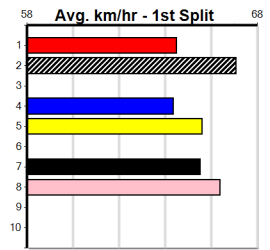

THE CASPER SPRINT

4

3:07PM

(VIC time)

Distance: 515m, Race Type: Mixed 4/5, Total Prizemoney: $3,390
1st: $2,250, 2nd: $650, 3rd: $325, 4th: $165

PAUA OF MINDY (4) was a tad unlucky here last week and she is expected to make amends today.
POSTMAN PICKETT (2) has a top record here and he will be on the pace from the outset. SWEET
PETIT (8) has the class edge.

Watchdog Tips: **4** **2** **8** **7** **Bet:** **Exacta 4/2,8 ($10 for 50%)**

1

DELANCY BALE (NSW)[4] **Runs into a few handy ones, out of his depth** **$21.00**

BK Dog Jan-18 Sire: ALLEN DEED Dam: IVY BALE

Owner(s): L Weeks
Trainer: Les Weeks (Tyabb)

Winning Distances: < 300m (0) 300 - 399m (0) 400 - 499m (6) 500 - 599m (7) 600 - 699m (0) > 700m (0)

Winning Weights: 27.8(1) 28.6(1) 28.7(1) 28.8(1) 28.9(1) 29.0(2) 29.4(1) 29.8(1) 30.0(2) 30.1(1) 30.3(1)

Box	1st	2nd	3rd	4th	5th	6th	7th	8th
1	1	3	1	3	2			
2	2	2	1	1	3	2	2	1
3	1	2	1	3	1	1		1
4	1	4	4		6			1 1
5	1	1	3	1	1	6		
6	3	1	5	1	1	2	1	1
7	2			2	5	2		1
8	2	2	3	1	2	2		

Prize Best Starts Trk/Dts APM: $34233.13, 29.82(8)-3/1/21, 100-13-15-17, 19-2-4-1, 5225

2

POSTMAN PICKETT [4] **Great record here, terrific muster, danger** **$3.60**

BK Dog May-19 Sire: MEPUNGA BLAZER Dam: FIREBALL FURY

Owner(s): J Pickett
Trainer: Mathew Wright (Allansford)

Winning Distances: < 300m (0) 300 - 399m (0) 400 - 499m (3) 500 - 599m (3) 600 - 699m (0) > 700m (0)

Winning Weights: 32.2(1) 32.4(1) 32.8(1) 33.0(1) 33.1(1) 34.0(1)

Box	1st	2nd	3rd	4th	5th	6th	7th	8th
1	2	1						1
2	1							
3			1					
4	1	1			2	1		
5				1				
6		1		1				
7	2	1						
8						1		1

Prize Best Starts Trk/Dts APM: $17597.50, 29.65(7)-3/10/21, 20-6-3-3, 10-3-1-2, 8094

3

*** VACANT BOX ***

Sire: Dam: Trainer:

Owner(s):
Winning Distances: < 300m (0) 300 - 399m (0) 400 - 499m (0) 500 - 599m (0) 600 - 699m (0) > 700m (0)

Winning Weights:

Box History

4

PAUA OF MINDY (NSW)[5] **Unlucky here last week, can atone, yes** **$2.40**

BK Bitch Apr-19 Sire: ASTON DEE BEE Dam: PAUA TO ADMIT

Owner(s): D Jones
Trainer: Steven Bruce White (Buln Buln Ea)

Winning Distances: < 300m (0) 300 - 399m (0) 400 - 499m (5) 500 - 599m (0) 600 - 699m (0) > 700m (0)

Winning Weights: 29.0(1) 29.1(2) 29.4(2)

Box	1st	2nd	3rd	4th	5th	6th	7th	8th
1	1	1						
2	1				1			
3	1	1						
4	1							
5								
6	2	3		1				
7	1		1					
8								

Prize Best Starts Trk/Dts APM: $19890.00, NBT, 14-5-6-1, 1-0-0-0, 12395

5

DIESEL RUNNER [4] **Needs to lead clearly in this company, tested** **$10.00**

DKBD Dog Aug-19 Sire: ORSON ALLEN Dam: FANCY MINTER

Owner(s): MASH (SYN), R Reinke, S Reinke, M Reinke
Trainer: Robert Reinke (Johnsonville)

Winning Distances: < 300m (0) 300 - 399m (0) 400 - 499m (3) 500 - 599m (3) 600 - 699m (0) > 700m (0)

Winning Weights: 33.2(1) 33.3(1) 33.4(1) 33.7(1) 34.6(2)

Box	1st	2nd	3rd	4th	5th	6th	7th	8th
1	1	1			1			
2	1	1						
3				1	1			
4			1					
5	1							
6					1			
7	2	1				1	1	
8	1			1				

Prize Best Starts Trk/Dts APM: $12370.00, 29.86(7)-16/5/21, 17-6-2-1, 6-3-1-0, 6332