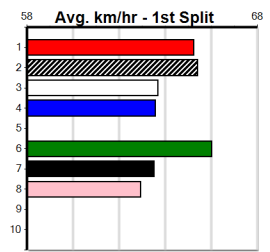

LAUNCHING PAD - APRIL 14

8

4:27PM

(VIC time)

Distance: 515m, Race Type: Grade 5, Total Prizemoney: $3,185
1st: $2,100, 2nd: $620, 3rd: $310, 4th: $155

PURPLE STORM (6) has some impressive provincial wins to his credit and he should have enough pace to cross and lead throughout. CAPRA (1) has a top record here and he just needs a little room soon after box rise. OLLIE (3) can charge late.

Watchdog Tips: **6** **1** **3** **2** **Bet:** Box Quinella 1,3,6 ($10 for 333.33%)

1

CAPRA [5] **$2.80**

BK Dog **Aug-18** **Good muster, loves racing here, main danger**

Sire: FERNANDO BALE **Dam:** BORN ALI **Trainer:** Kurt Howard (Allansford)

Owner(s): N Mugavin

Winning Distances: < 300m (0) 300 - 399m (0) 400 - 499m (2) 500 - 599m (8) 600 - 699m (0) > 700m (0)

Winning Weights: 30.7(1) 31.0(2) 31.4(2) 31.6(1) 31.8(1) 32.0(1) 32.1(1) 32.3(1)

Box	1st	2nd	3rd	4th	5th	6th	7th	8th
1	1	1	1	1	1			
2	2	2	1					
3	3	1	1		1	1	1	
4					2			
5					1	1		
6	2		1		1	1	1	3
7	1	1					1	2
8	1	3			1			

Prize Best Starts Trk/Dts APM $38495.00
29.59(2)-27/12/20
44-10-8-3
18-6-4-2
5192

2

JAZZY MINTER [5] **$4.60**

F Bitch **Aug-19** **Far from disgraced two runs back, keep safe**

Sire: ORSON ALLEN **Dam:** FANCY MINTER **Trainer:** Robert Reinke (Johnsonville)

Owner(s): MASH (SYN), R Reinke, S Reinke, M Reinke

Winning Distances: < 300m (0) 300 - 399m (0) 400 - 499m (3) 500 - 599m (1) 600 - 699m (0) > 700m (0)

Winning Weights: 25.6(1) 25.9(1) 26.1(2)

Box	1st	2nd	3rd	4th	5th	6th	7th	8th
1								
2			1	1				
3		1	2					1
4	1			1	1	1		
5			1					
6		1	1		1	1		
7	3							1
8		1	1	1			1	1

Prize Best Starts Trk/Dts APM $10720.00
29.84(4)-26/9/21
23-4-3-5
7-1-1-1
5113

3

OLLIE [5] **$9.00**

BD Dog **Jul-18** **Strong type, better than form, can threaten**

Sire: KINLOCH BRAE **Dam:** LOLLIPOP BLING **Trainer:** Kevin Quinn (Cundare North)

Owner(s): WINDY PLAINS (SYN), K Quinn, C Gason

Winning Distances: < 300m (0) 300 - 399m (0) 400 - 499m (4) 500 - 599m (4) 600 - 699m (0) > 700m (0)

Winning Weights: 31.2(1) 32.8(1) 32.9(4) 33.0(1) 33.1(1)

Box	1st	2nd	3rd	4th	5th	6th	7th	8th
1	2	3	1		3	2		
2	3			2	1	1	2	1
3		2		2	3		2	
4	1	1	1	3	1		2	1
5	2	1			7	2		
6	1			2			2	1
7		3	1		2	1		1
8		3	1	3	4	1	1	1

Prize Best Starts Trk/Dts APM $23675.00
29.60(6)-2/1/22
77-8-11-4
19-4-1-1
5807

4

COCO LILLY [5] **$12.00**

BK Bitch **Mar-19** **Better suited to the provincial circuit, next time**

Sire: RAW ABILITY **Dam:** UNQUESTIONABLY **Trainer:** Bruce Loft (Melton Sth)

Owner(s): G Da Iozzo

Winning Distances: < 300m (0) 300 - 399m (0) 400 - 499m (7) 500 - 599m (0) 600 - 699m (0) > 700m (0)

Winning Weights: 27.5(1) 27.6(2) 27.7(1) 28.1(1) 28.2(1) 28.6(1)

Box	1st	2nd	3rd	4th	5th	6th	7th	8th
1	2	3	1				1	
2	3			2	1	1		1
3		2	1	1	1			2
4	2	1	1	1	1	1	1	1
5					1	1	1	1
6			1		2			
7	1					1		
8	1		1		1			

Prize Best Starts Trk/Dts APM $12825.00
NBT
40-7-6-7
2-0-0-0
5462

5

*** VACANT BOX ***

Sire: **Dam:** **Trainer:**

Owner(s):

Winning Distances: < 300m (0) 300 - 399m (0) 400 - 499m (0) 500 - 599m (0) 600 - 699m (0) > 700m (0)

Winning Weights: **Box History**