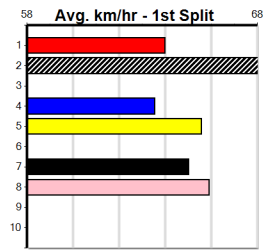

9

4:48PM

(VIC time)

Distance: 595m, Race Type: Mixed 4/5, Total Prizemoney: $3,965
1st: $2,650, 2nd: $750, 3rd: $375, 4th: $190

STARLIGHT TYSON (2) should be able to assume control early and he will be carving out time on the arm. MASIKA (8) was impressive here two runs back and she will keep the pressure on from the outset. SO HAZY (5) is more than capable.

Watchdog Tips: 2 8 5 7 Bet: Exacta 2,8/2,5,7,8 ($10 for 166.67%)

DUTCH IMPACT [5] Showing promise but this is a lot harder, risky $10.00
BK Dog Feb-20 Sire: MY REDEEMER Dam: DUTCH LEGACY
Owner(s): Western Front (SYN), W Kirk, D Kirk, F Parker, A Kennedy, T Kirk
Trainer: Wayne Kirk (Melton West)
Winning Distances: < 300m (0) 300 - 399m (0) 400 - 499m (1) 500 - 599m (1) 600 - 699m (1) > 700m (0)
Winning Weights: 28.8(1) 29.0(1) 29.5(1)
Race results table with columns for rank, weight, sex, breed, date, time, margin, split, PIR, checked, comment, W/R, split 1, S/P, grade.

STARLIGHT TYSON [5] Looks the leader, can carve out time, yes $2.60
BK Dog Jul-19 Sire: KINLOCH BRAE Dam: STARLIGHT LUCY
Owner(s): The Two Guys (SYN), N Guy, W Guy
Trainer: Janet Cottrell (Pearcedale)
Winning Distances: < 300m (0) 300 - 399m (1) 400 - 499m (2) 500 - 599m (4) 600 - 699m (2) > 700m (0)
Winning Weights: 32.9(1) 33.1(1) 33.3(1) 33.4(2) 33.5(1) 33.7(1) 34.2(1) 35.2(1)
Race results table with columns for rank, weight, sex, breed, date, time, margin, split, PIR, checked, comment, W/R, split 1, S/P, grade.

*** VACANT BOX ***
Sire: Dam:
Owner(s):
Trainer:
Winning Distances: < 300m (0) 300 - 399m (0) 400 - 499m (0) 500 - 599m (0) 600 - 699m (0) > 700m (0)
Winning Weights:

ZIPPING DIESEL (NSW)[5] Find this harder than his racing to date $14.00
BD Dog Mar-20 Sire: DYNA TRON Dam: ZIPPING DIVA
Owner(s): N Cutri
Trainer: Adam Hellenen (Ferntree Gully)
Winning Distances: < 300m (0) 300 - 399m (0) 400 - 499m (2) 500 - 599m (1) 600 - 699m (0) > 700m (0)
Winning Weights: 31.3(1) 31.4(2)
Race results table with columns for rank, weight, sex, breed, date, time, margin, split, PIR, checked, comment, W/R, split 1, S/P, grade.

SO HAZY [5] Settles on the pace, trip may suit, can threaten $4.60
F Dog Mar-18 Sire: BARCIA BALE Dam: HAZY BABE
Owner(s): B Symes
Trainer: Garry Selkrig (Devon Meadows)
Winning Distances: < 300m (0) 300 - 399m (4) 400 - 499m (4) 500 - 599m (5) 600 - 699m (0) > 700m (0)
Winning Weights: 32.3(1) 32.5(1) 32.6(1) 32.8(1) 32.9(1) 33.1(1) 33.2(1) 33.3(5) 33.4(1)
Race results table with columns for rank, weight, sex, breed, date, time, margin, split, PIR, checked, comment, W/R, split 1, S/P, grade.

1

2

3

4

5