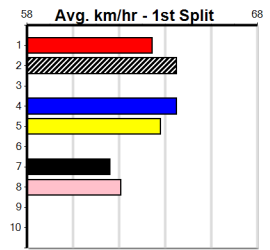

LAUNCHING PAD THIS MARCH/APRIL

1
1:57PM

(VIC time)

Distance: 515m, Race Type: Maiden, Total Prizemoney: $2,710
1st: $1,800, 2nd: $520, 3rd: $260, 4th: $130

OUR TIE BREAKER (4) has been placed in two of three to date and he has the speed to lead from go to whoa. JIMALI (5) was solidly placed here when on debut and he will get a nice cart across early on. JUST A JESTER (8) has solid claims

Watchdog Tips: **4** **5** **8** **1** **Bet:** **Exacta 4,5/4,5,8 ($10 for 250%)**

Form Box	Wgt	Dist	Track	Date	Time	BON	Margin	1st/2nd (Time)	PIR	Checked	Comment	W/R	Split 1	S/P	Grade
1															
TIDY UP GIRL [M]															
Had a few chances but has early pace, respect $10.00															
BK Bitch Oct-19 Sire: MEPUNGA BLAZER Dam: AEROPLANE RITZY Trainer: Kenneth Howat (Rockbank)															
Owner(s): K Howat															
Winning Distances: < 300m (0) 300 - 399m (0) 400 - 499m (0) 500 - 599m (0) 600 - 699m (0) > 700m (0)															
Winning Weights:															
5th (8)	31.5	525	MEP	R1	01-Dec-21	31.67	30.05	20.00	PLAGIARISE (30.32)	M/4555	C6	.	5.25	$70.00	M
2nd (6)	31.2	525	MEP	R1	08-Dec-21	31.13	30.13	7.50L	KRUGER LASS (30.63)	M/1222	C5	.	5.30	$7.90	M
3rd (1)	31.3	525	MEP	R1	15-Dec-21	31.04	30.01	6.50L	KAW LIGA (30.62)	M/2233	.	.	5.27	$20.70	M
2nd (7)	31.4	390	BAL	R1	20-Dec-21	23.85	22.41	6.00L	BLUE CHERRY MISS (23.44)	M/32	C5	.	8.85	$6.20	T3-M
5th (2)	31.7	525	MEP	R3	29-Dec-21	31.37	30.16	11.00	BIG OPAL ROCKS (30.62)	Q/2234	C4	.	5.24	$73.80	MH
2nd (8)	32.0	525	MEP	R2	05-Jan-22	30.82	29.85	2.75L	TANNYMOREL LASS (30.64)	Q/3222	C2	.	5.22	$9.80	M
8th (7)	31.8	525	MEP	R2	12-Jan-22	32.27	30.00	23.00	SHE'S FOR REAL (30.67)	M/2356	C11	.	5.23	$26.20	M
4th (1)	32.4	525	MEP	R1	19-Jan-22	31.62	30.12	7.50L	SEVEN OUNCE (31.11)	Q/1335	C2	.	5.30	$6.40	M
Last 3 wins NOT included above															
Box History															
Bx	1st	2nd	3rd	4th	5th	6th	7th	8th							
1			1	2											
2		1			1	1									
3															
4			1		2			1							
5		1			1										
6		1			2	2	2								
7		1	1	1	1		1	1							
8		2			1			1							
Prize Best	$2990.00														
Starts	FSH														
Trk/Dts	29-0-5-3														
APM	0-0-0-0														
APM	2210														

2															
SARAH BEAUTY [M]															
Another long time maiden, prefer to watch $16.00															
BK Bitch Oct-18 Sire: BARCIA BALE Dam: ROSHANI'S DREAM Trainer: Kevin Tirchett (Pascoe Vale)															
Owner(s): K Tirchett															
Winning Distances: < 300m (0) 300 - 399m (0) 400 - 499m (0) 500 - 599m (0) 600 - 699m (0) > 700m (0)															
Winning Weights:															
8th (3)	28.1	300	HVL	R1	23-Jul-21	17.86	16.81	8.00L	ELUSIVE BEC (17.32)	M/3	C8	.	4.05	$10.20	T3-M
(-)	27.8	300	HVL		28-Sep-21	17.25		9.00L	Trial Cleared	M/33	.	3of4	3.89		
3rd (4)	28.0	311	CRN	R2	18-Oct-21	18.30	17.68	2.25L	WORLDWIDE (18.15)	M/32	C4	SW	9.98	$17.40	T3-M
5th (5)	28.0	311	CRN	R1	22-Oct-21	18.26	17.68	6.00L	OLD MATE PADDY (17.86)	M/64	C1	.	10.12	$7.10	M
8th (4)	27.8	311	CRN	R2	08-Nov-21	18.74	17.87	11.00	INVICTUS XAVIER (18.03)	M/58	C8	V7	10.01	$3.50	T3-M
2nd (2)	28.1	300	HVL	R2	10-Dec-21	17.71	16.86	0.10L	MY ANNABELLE (17.70)	M/1	C2	V7	3.96	$5.80	T3-M
(-)	28.3	390	BAL		15-Jan-22	23.41		1.25L	Trial Cleared	M/22	.	4of4	8.54		
6th (1)	28.5	525	MEP	R3	26-Jan-22	31.89	30.15	15.00	ARIARNE BALE (30.87)	M/5356	C4	.	5.28	$35.40	MH
Last 3 wins NOT included above															
Box History															
Bx	1st	2nd	3rd	4th	5th	6th	7th	8th							
1		1				1									
2		3		2	1			1							
3		3													
4		1	1		2										
5			3		1			1							
6		1			1										
7				1	1										
8		1		1	1			1							
Prize Best	$4030.00														
Starts	FSH														
Trk/Dts	30-0-10-4														
APM	0-0-0-0														
APM	486														

3	*** VACANT BOX ***														
Sire: Dam: Trainer:															
Owner(s):															
Winning Distances: < 300m (0) 300 - 399m (0) 400 - 499m (0) 500 - 599m (0) 600 - 699m (0) > 700m (0)															
Winning Weights:															
Box History