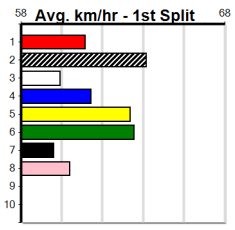

GREYHOUND CLUBS VICTORIA

Distance: 390m, Race Type: Grade 5 T3, Total Prizemoney: \$1,515
1st: \$1,000, 2nd: \$290, 3rd: \$145, 4th: \$80

12

6:36PM

(VIC time)

MR. BUCK LEE (2) was handily placed at Healesville two runs back and he can go one better today.
LEKTRA SCOOTER (6) is better than his form reads and he will be in the mix from the outset. NAME
ME NELLY (8) is suitably drawn out wide.