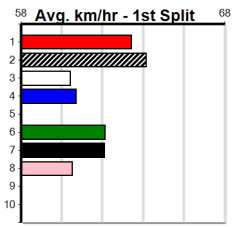

3BA/POWER FM

Distance: 450m, Race Type: Grade 5 T3, Total Prizemoney: \$1,515
 1st: \$1,000, 2nd: \$290, 3rd: \$145, 4th: \$80

6
4:34PM
 (VIC time)

ERIC GARFIELD (2) owns a speedy 25.50 PB here and he can burn them off soon after box rise.
 LENNY'S JAGGER (1) has a good turn of foot and he is drawn to be on the pace throughout. ICE
 STAR (7) won't be too far away.