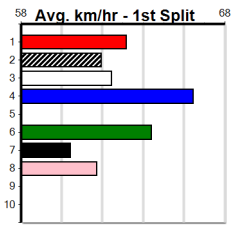

HARD STYLE RICO AT STUD

Distance: 390m, Race Type: Grade 5 T3, Total Prizemoney: $1,515
1st: $1,000, 2nd: $290, 3rd: $145, 4th: $80

11

6:13PM

(VIC time)

BLACK PHOENIX (1) was handily placed here two runs back and she can go one better today.
JONAS (6) had little luck when resuming and he is expected to make amends. SPEEDY SPYRO (4)
will be on the pace from the outset.

Watchdog Tips: **1** **6** **4** **7** **Bet:** **Exacta 1,6/1,4,6,7 ($10 for 166.67%)**