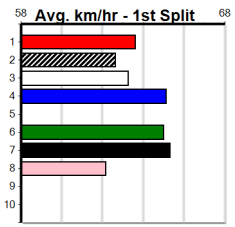

STEVE TUDOR ELECTRICAL

Distance: 390m, Race Type: Grade 5 T3, Total Prizemoney: $1,515
1st: $1,000, 2nd: $290, 3rd: $145, 4th: $80

Watchdog Tips: **1** **8** **7** **6** **Bet:** **Trifecta 1,8/1,6,7,8/1,3,4,6,7,8 ($10 - 41.67%)**

1 DARLEY DYNAMO [5] *Good record here, drawn to lead, take catching*

WBK	B	Jun-19	BRETT LEE	UNFAKEABLE	$3.40									
Trainer: Travis Monaghan (Blakeville)														
5th	(5)	24.0	390 BAL R4	20-Dec-21	22.78 22.41	4.00LIRONGATE (22.51)	Q/22	.	.	.	8.50	$9.30	T3-5	
6th	(2)	23.7	390 BAL R10	03-Jan-22	22.66 22.18	7.00LSPEARHEAD JOE (22.18)	M/55	C3	.	.	.	8.62	$5.00	T3-5
4th	(7)	23.2	350 HVL R7	21-Jan-22	19.95 19.44	7.50LMAGIC MARK (19.44)	M/5	.	.	.	6.75	$8.10	T3-5	
2nd	(3)	23.3	390 BAL R11	24-Jan-22	22.52 22.33	2.75LSIREN HEAD (22.33)	Q/12	C1	.	.	.	8.45	$7.60	T3-5
Owner(s): Yours mine ours (SYN), T Monaghan, J Monaghan, A Appleby, B Barnes, B Barnes														

Winning Boxes							
1	2	3	4	5	6	7	8
				1	2	1	
Prize	$8,545.00						
Best	22.35						
Starts	41-6-7-3						
Trk/Dst	26-5-5-2						
APM	$3453						

2 ZIPPING PETRA (NSW)[5] *Down on confidence, may get crowded early, risky*

RF	B	Jun-19	ZULU ZEUS	ZIPPING TESS	$8.00									
Trainer: David Torr (Myers Flat)														
5th	(8)	30.1	425 BEN R12	10-Dec-21	24.65 23.76	5.50LWHERE'S GOOSE (24.29)	M/664	C1	.	.	.	6.73	$8.30	5
5th	(1)	30.4	425 BEN R6	15-Dec-21	24.76 24.11	8.50LMCIVOR BLUEY (24.16)	M/675	.	.	.	6.84	$3.60	T3-5	
7th	(8)	30.5	425 BEN R9	22-Dec-21	25.03 23.97	13.00LSENSATIONAL (24.13)	M/556	C2	.	.	.	6.72	$5.40	5
2nd	(5)	30.7	425 BEN R9	22-Jan-22	24.94 23.75	8.00LJAX FLASH (24.38)	M/442	C2	.	.	.	6.74	$13.50	5
Owner(s): D Torr														

Winning Boxes							
1	2	3	4	5	6	7	8
		1	2	1	1		
Prize	$9,430.00						
Best	22.16						
Starts	34-5-4-6						
Trk/Dst	5-1-1-0						
APM	$3631						

3 JIMMY CHEESECAKE [5] *Prefer out wide but has good muster, place*

BK	D	Feb-18	CONFIDENT RANKIN	PENANCE ALLEN	$10.00									
Trainer: Nikkole Stanton (Clunes)														
8th	(6)	28.5	425 BEN R7	29-Dec-21	24.59 23.90	10.00LORLANDO (23.90)	M/788	.	.	.	6.74	$39.70	X45	
5th	(2)	28.3	425 BEN R8	05-Jan-22	24.72 23.93	11.00LCRACKERJACK SUNI (24.01)	M/355	C4	.	.	.	6.63	$5.40	X45
1st	(7)	28.5	425 BEN R7	12-Jan-22	24.33 24.04	1.00LMCIVOR STRETCH (24.40)	M/111	.	.	.	6.61	$4.90	T3-5	
4th	(3)	28.5	390 BAL R11	19-Jan-22	22.63 22.06	8.50LBETT'S BLUES (22.06)	S/77	C1	.	.	.	8.81	$8.50	5
Owner(s): C Stanton														

Winning Boxes							
1	2	3	4	5	6	7	8
1		1	5	2	3	2	
Prize	$20,230.00						
Best	22.22						
Starts	87-14-10-13						
Trk/Dst	19-6-2-1						
APM	$5808						

4 TILLY DIVINE [5] *Smartly placed three runs back, place claims*

BK	B	Jun-19	BARCIA BALE	MISS HARMONY	$12.00									
Trainer: David Torr (Myers Flat)														
6th	(6)	33.2	311 CRN R4	06-Dec-21	18.17 17.74	6.50LDESSA ROCK (17.74)	S/67	C4	.	.	.	10.23	$18.60	5
3rd	(2)	33.3	311 CRN R5	13-Dec-21	17.99 17.73	3.75LBELL PARK DRAGON (17.73)	M/33	.	.	.	9.87	$4.40	T3-5	
5th	(3)	32.7	410 HOR R11	21-Dec-21	23.73 23.27	3.25LDESMONDE (23.50)	M/75	C4	.	.	.	10.69	$21.30	5NP
6th	(1)	32.6	425 BEN R4	22-Jan-22	24.60 23.75	13.00LCANYA DIG IT (23.75)	M/235	C5	.	.	.	6.65	$7.10	5
Owner(s): D Torr														

Winning Boxes							
1	2	3	4	5	6	7	8
	1		1	1	1	2	
Prize	$9,960.00						
Best	NBT						
Starts	34-6-2-2						
Trk/Dst	1-0-0-0						
APM	$3719						

5 *** VACANT BOX ***

Trainer:
Owner(s):

Winning Boxes							
1	2	3	4	5	6	7	8

6 FLOPPY ROO (SA)[5] *Good muster, can stay wide, must keep safe*