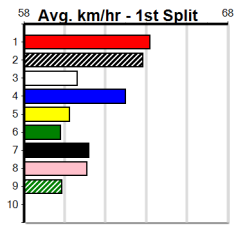

EUREKA CONCRETE

Distance: 450m, Race Type: Tier 3 - Maiden, Total Prizemoney: $1,515
1st: $1,000, 2nd: $290, 3rd: $145, 4th: $80

1
3:04PM
(VIC time)

ROCK SINGER (4) has been placed in all four runs here and she won't get a better chance to break through. IDAHO EVIE (2) led for a long way here last time and she will continue to get stronger with more racing. LAP TO FAR (1) has claims

Watchdog Tips: **4** **2** **1** **8** **Bet:** **Box Quinella 1,2,4,8 ($10 for 166.67%)**