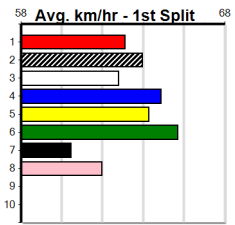

A1 SIGNAGE

Distance: 545m, Race Type: Grade 5 T3, Total Prizemoney: \$1,730
1st: \$1,150, 2nd: \$330, 3rd: \$165, 4th: \$85

8

5:14PM

(VIC time)

ALL INN BENNY (1) is far better than his form indicates and he is drawn to settle closer to the speed than normal. FAMILY TRUST (2) was a strong 29.95 Sandown winner and she should be in the mix again. AEROLITHOLOGY (6) is never too far away.