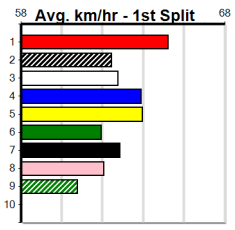

CATERING ALLSORTS (1-2 WINS)

Distance: 390m, Race Type: Tier 3 - Restricted Win, Total Prizemoney: $1,515
1st: $1,000, 2nd: $290, 3rd: $145, 4th: $80

9
5:34PM
(VIC time)

OUR DANNY (3) has been impressive in his past two runs and with a clear run early, he should prove too classy. CHASING LOVE (1) was far from disgraced when placed at Bendigo and she is drawn to get all the breaks again. SILVER JETT (4) has claims

Watchdog Tips: **3** **1** **4** **5** **Bet:** **Quinnella 3/1,4,5 ($10 for 333.33%)**