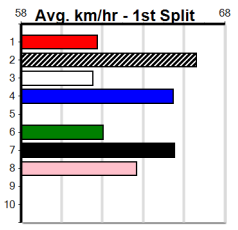

GPP 3300 LASER

Distance: 450m, Race Type: Grade 5 T3, Total Prizemoney: $1,515
1st: $1,000, 2nd: $290, 3rd: $145, 4th: $80

7

4:54PM
(VIC time)

ATTITUDE (7) will find this easier than his most recent racing and he has the speed to make every post a winner. WAY UP NORTH (6) has a good record here and he will appreciate the empty draw inside. LITTLE YAALA (2) is better than her form reads.

Watchdog Tips: **7** **6** **2** **4** **Bet:** **Trifecta 6,7/2,4,6,7/2,3,4,6,7,8 ($10 - 41.67%)**