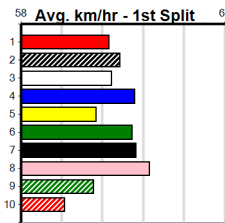

TAB.COM.AU (1-2 WINS)

Distance: 450m, Race Type: Tier 3 - Restricted Win, Total Prizemoney: \$1,515
1st: \$1,000, 2nd: \$290, 3rd: \$145, 4th: \$80

5

4:14PM

(VIC time)

MY NAME'S BILL (8) is better than his form indicates and she is drawn to get all the breaks. HONE YOUR SKILLS (1) was far from disgraced here last time and he is drawn to get all the breaks. MISS ROSE WATER (7) has the pace to cross and lead.