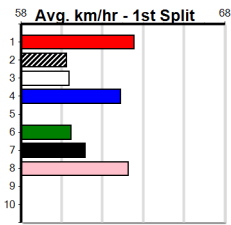

DOWNLOAD THE WATCHDOG APP

Distance: 390m, Race Type: Tier 3 - Maiden, Total Prizemoney: \$1,515
1st: \$1,000, 2nd: \$290, 3rd: \$145, 4th: \$80

3

3:39PM

(VIC time)

MR. FITTY (1) showed early speed when placed at Geelong and he is drawn to make every post a winner. MY NAME'S CARL (3) has been placed in four of nine to date and he will be on the pace throughout. CHASING CHOPS (4) has claims