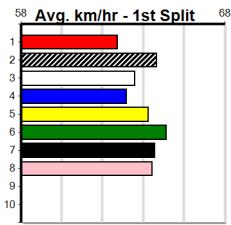

TAB VENUE MODE (250+ RANK)

12

2:47PM

(VIC time)

Distance: 390m, Race Type: Grade 5, Total Prizemoney: $1,835
1st: $1,000, 2nd: $290, 3rd: $145, 4th: $80, 5th: $80, 6th: $80, 7th: $80, 8th: $80

OVER VALUE (2) owns a handy 22.43 PB here and he has the speed to make every post a winner.
ZIPPER SHINE (8) was smartly placed at Healesville in October and he is expected to race well
fresh. SAINT TESS (7) has solid claims

Watchdog Tips: **2** **8** **7** **4** **Bet:** **Exacta 2,8/2,4,7,8 ($10 for 166.67%)**