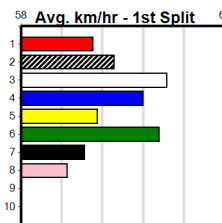

EDWARDS ELECTRICAL (250+ RANK)

Distance: 390m, Race Type: Grade 7, Total Prizemoney: $1,835

1st: $1,000, 2nd: $290, 3rd: $145, 4th: $80, 5th: $80, 6th: $80, 7th: $80, 8th: $80

9

1:54PM

(VIC time)

LEKTRA NICK (3) was a handy 22.45 winner here recently and he looks very well graded today.
JOFFA'S NEPTUNE (1) is better than his past few runs and he is drawn to get the gun run.
PATRICA'S DAMIEN (7) won't be too far away

Watchdog Tips: **3** **1** **7** **6** **Bet:** **Trifecta 3/1,6,7/1,4,5,6,7 ($10 - 83.33%)**