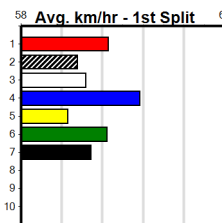

MACEY'S BISTRO (250+ RANK)

Distance: 390m, Race Type: Maiden, Total Prizemoney: $1,835
1st: $1,000, 2nd: $290, 3rd: $145, 4th: $80, 5th: $80, 6th: $80, 7th: $80, 8th: $80

1

11:32AM
(VIC time)

SIR COME AGAIN (1) has shown improvement of late and he is drawn to make every post a winner.
OKAY BRONSON (4) has been luckless to date and he can work into the mix mid race. CLASSIC
MOMENT (8) can run a cheeky race

Watchdog Tips: **1** **4** **8** **3** **Bet:** Trifecta 1,4/1,3,4,8/1,3,4,6,7,8 ($10 - 41.67%)