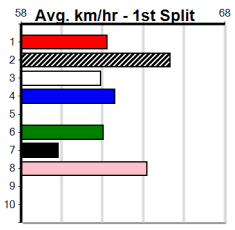

REVOLUTION PRINT (250+ RANK)

Distance: 450m, Race Type: Mixed 6/7, Total Prizemoney: $1,515
1st: $1,000, 2nd: $290, 3rd: $145, 4th: $80

4
10:18AM
(VIC time)

WILLY CAN DO (1) has been impressive in his past two and he is drawn to make every post a winner. CHEROKEE SLIDER (3) has been consistent to date and he just needs a little room early on. RIPPER ROXY (2) has solid claims

Watchdog Tips: **1** **3** **2** **6** **Bet:** **Quinnella 1/2,3,6 ($10 for 333.33%)**