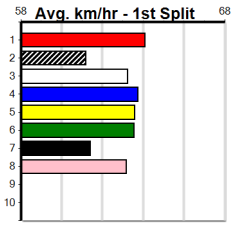

STEVE TUDOR ELECTRICAL (250+ RANK)

Distance: 450m, Race Type: Grade 5, Total Prizemoney: $1,515
1st: $1,000, 2nd: $290, 3rd: $145, 4th: $80

Watchdog Tips: **2** **1** **5** **3** **Bet:** **Quinnella 2/1,3,5 ($10 for 333.33%)**