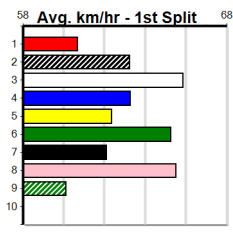

3
10:02AM
(VIC time)

BACKMANS PET FOODS (250+ RANK)

Distance: 390m, Race Type: Mixed 6/7, Total Prizemoney: $1,515
1st: $1,000, 2nd: $290, 3rd: $145, 4th: $80

Watchdog Tips: **3** **2** **8** **6** **Bet:** **Trifecta 2,3/2,3,6,8/1,2,3,5,6,8 ($10 - 41.67%)**

Form **Box** **Weight** **Dist** **Track** **Date** **Time** **BON** **Margin** **1st/2nd (Time)** **PIR** **Checked** **Comment** **W/R** **Split 1** **S/P** **Grade**

1	TARP WELDER [6]	<i>Resuming, solid SA credentials, place claims</i>																		$8.00	<table border="1"> <tr><th colspan="8">Winning Boxes</th></tr> <tr><td>1</td><td>2</td><td>3</td><td>4</td><td>5</td><td>6</td><td>7</td><td>8</td></tr> <tr><td></td><td></td><td></td><td></td><td></td><td></td><td></td><td>2</td></tr> <tr><td colspan="4">Prize</td><td colspan="4">$2,450.00</td></tr> <tr><td colspan="4">Best</td><td colspan="4">FSH</td></tr> <tr><td colspan="4">Starts</td><td colspan="4">13-2-2-1</td></tr> <tr><td colspan="4">Trk/Dst</td><td colspan="4">0-0-0-0</td></tr> <tr><td colspan="4">APM</td><td colspan="4">$1019</td></tr> </table>
2	JASPER BALE (NSW)[6]	<i>Continues to improve, good muster, danger</i>																		$3.40	<table border="1"> <tr><th colspan="8">Winning Boxes</th></tr> <tr><td>1</td><td>2</td><td>3</td><td>4</td><td>5</td><td>6</td><td>7</td><td>8</td></tr> <tr><td></td><td></td><td></td><td></td><td></td><td>1</td><td></td><td>1</td></tr> <tr><td colspan="4">Prize</td><td colspan="4">$2,967.00</td></tr> <tr><td colspan="4">Best</td><td colspan="4">FSTD</td></tr> <tr><td colspan="4">Starts</td><td colspan="4">13-2-1-0</td></tr> <tr><td colspan="4">Trk/Dst</td><td colspan="4">0-0-0-0</td></tr> <tr><td colspan="4">APM</td><td colspan="4">$2659</td></tr> </table>
3	STRUCK GOLD [7]	<i>Far from disgraced here last week, well graded</i>																		$3.60	<table border="1"> <tr><th colspan="8">Winning Boxes</th></tr> <tr><td>1</td><td>2</td><td>3</td><td>4</td><td>5</td><td>6</td><td>7</td><td>8</td></tr> <tr><td>1</td><td></td><td></td><td></td><td></td><td></td><td></td><td></td></tr> <tr><td colspan="4">Prize</td><td colspan="4">$8,750.00</td></tr> <tr><td colspan="4">Best</td><td colspan="4">FSTD</td></tr> <tr><td colspan="4">Starts</td><td colspan="4">3-1-0-0</td></tr> <tr><td colspan="4">Trk/Dst</td><td colspan="4">0-0-0-0</td></tr> <tr><td colspan="4">APM</td><td colspan="4">$7750</td></tr> </table>
4	HOLD FAST BELLA [6]	<i>Racing well but this is harder, prefer others</i>																		$8.00	<table border="1"> <tr><th colspan="8">Winning Boxes</th></tr> <tr><td>1</td><td>2</td><td>3</td><td>4</td><td>5</td><td>6</td><td>7</td><td>8</td></tr> <tr><td></td><td></td><td></td><td></td><td></td><td></td><td>1</td><td></td></tr> <tr><td colspan="4">Prize</td><td colspan="4">$2,965.00</td></tr> <tr><td colspan="4">Best</td><td colspan="4">22.48</td></tr> <tr><td colspan="4">Starts</td><td colspan="4">12-2-1-3</td></tr> <tr><td colspan="4">Trk/Dst</td><td colspan="4">2-1-0-1</td></tr> <tr><td colspan="4">APM</td><td colspan="4">$2788</td></tr> </table>
5	TRENDING POWER [6]	<i>No luck of late, has the talent, place claims</i>																		$7.50	<table border="1"> <tr><th colspan="8">Winning Boxes</th></tr> <tr><td>1</td><td>2</td><td>3</td><td>4</td><td>5</td><td>6</td><td>7</td><td>8</td></tr> <tr><td>1</td><td>1</td><td></td><td></td><td></td><td></td><td></td><td></td></tr> <tr><td colspan="4">Prize</td><td colspan="4">$5,075.00</td></tr> <tr><td colspan="4">Best</td><td colspan="4">FSTD</td></tr> <tr><td colspan="4">Starts</td><td colspan="4">20-2-1-3</td></tr> <tr><td colspan="4">Trk/Dst</td><td colspan="4">0-0-0-0</td></tr> <tr><td colspan="4">APM</td><td colspan="4">$2694</td></tr> </table>
6	KING CHAD (SA)[6]	<i>Has the speed to cross and lead, keep safe</i>																		$12.00	<table border="1"> <tr><th colspan="8">Winning Boxes</th></tr> <tr><td>1</td><td>2</td><td>3</td><td>4</td><td>5</td><td>6</td><td>7</td><td>8</td></tr> <tr><td></td><td></td><td></td><td>1</td><td></td><td></td><td></td><td></td></tr> <tr><td colspan="4">Prize</td><td colspan="4">$5,815.00</td></tr> <tr><td colspan="4">Best</td><td colspan="4">NBT</td></tr> <tr><td colspan="4">Starts</td><td colspan="4">35-2-8-5</td></tr> <tr><td colspan="4">Trk/Dst</td><td colspan="4">5-0-2-0</td></tr> <tr><td colspan="4">APM</td><td colspan="4">$3123</td></tr> </table> ENG GEL 2022-02-01
7	TZAR'S GHOST [6]	*** SCRATCHED ***																		$21.00	<table border="1"> <tr><th colspan="8">Winning Boxes</th></tr> <tr><td>1</td><td>2</td><td>3</td><td>4</td><td>5</td><td>6</td><td>7</td><td>8</td></tr> <tr><td>1</td><td></td><td></td><td></td><td></td><td></td><td></td><td>1</td></tr> <tr><td colspan="4">Prize</td><td colspan="4">$3,060.00</td></tr> <tr><td colspan="4">Best</td><td colspan="4">NBT</td></tr> <tr><td colspan="4">Starts</td><td colspan="4">32-2-0-3</td></tr> <tr><td colspan="4">Trk/Dst</td><td colspan="4">1-0-0-0</td></tr> <tr><td colspan="4">APM</td><td colspan="4">$1093</td></tr> </table>
8	SMOKING SOPHIE [7]	<i>Impressive winner up the straight, threat</i>																		$6.00	<table border="1"> <tr><th colspan="8">Winning Boxes</th></tr> <tr><td>1</td><td>2</td><td>3</td><td>4</td><td>5</td><td>6</td><td>7</td><td>8</td></tr> <tr><td></td><td></td><td></td><td></td><td></td><td>1</td><td></td><td></td></tr> <tr><td colspan="4">Prize</td><td colspan="4">$3,390.00</td></tr> <tr><td colspan="4">Best</td><td colspan="4">FSTD</td></tr> <tr><td colspan="4">Starts</td><td colspan="4">13-1-4-3</td></tr> <tr><td colspan="4">Trk/Dst</td><td colspan="4">0-0-0-0</td></tr> <tr><td colspan="4">APM</td><td colspan="4">$2590</td></tr> </table>

Trainer:
Owner(s):