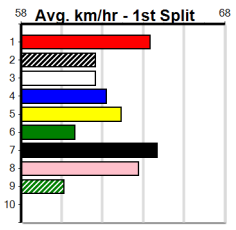

EUREKA CONCRETE (250+ RANK)

Distance: 390m, Race Type: Grade 7, Total Prizemoney: $1,515
1st: $1,000, 2nd: $290, 3rd: $145, 4th: $80

TIME TURNER (3) has been placed in two of three here and he can burn them off soon after box rise. JOYOUS HOPE (1) owns a solid 22.58 PB here and she will dial up the pressure mid race. KANJI OLYMPIC (7) has solid claims

Watchdog Tips:

3

1

7

8

Bet:

Trifecta 1,3/1,3,7,8/1,2,3,4,7,8 ($10 - 41.67%)