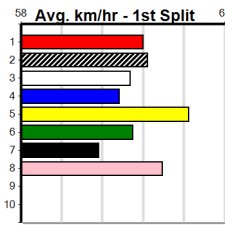

GPP 3300 LASER (250+ RANK)

Distance: 450m, Race Type: Grade 5, Total Prizemoney: $1,515

1st: $1,000, 2nd: $290, 3rd: $145, 4th: $80

6

10:53AM

(VIC time)

LITTLE LEO (6) has been dominant in his past two here and he has the speed to lead throughout again. NICKY MUSTANG (7) is a strong type and he will get a nice cart across early on. GLEAMING (8) is nearing another win.

Watchdog Tips: 6 7 8 4 **Bet:** **Trifecta 6,7/4,6,7,8/1,3,4,6,7,8 ($10 - 41.67%)**