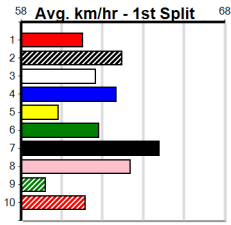

BOTTLE-O (250+ RANK)

Distance: 390m, Race Type: Maiden, Total Prizemoney: $1,515
1st: $1,000, 2nd: $290, 3rd: $145, 4th: $80

Watchdog Tips: 4 3 1 8 Bet: Trifecta 3,4/1,3,4,8/1,3,4,5,7,8 ($10 - 41.67%)

Well drawn, shown enough talent, can threaten

Race card for horse 1: LEGGERO [M]. Includes trainer Stephen Brincat, owner S Brincat, and a table of race history. Winning boxes table shows prize money of $490.00 and other details.

Had a few chances, may get crowded, tough ask

Race card for horse 2: MYOLA QUEEN [M]. Includes trainer Annette Kampman, owner A Kampman, and a table of race history. Winning boxes table shows prize money of $1,897.14.

Impressive effort two runs back, main danger

Race card for horse 3: POPPY TO BURN [M]. Includes trainer Wayne Gray, owner L Goodwin, and a table of race history. Winning boxes table shows prize money of $745.00.

Has the speed to cross and lead, hard to reel in

Race card for horse 4: ZAIDA BALE (NSW)[M]. Includes trainer Briana Robertson, owner B Robertson, and a table of race history. Winning boxes table shows prize money of $1,010.00.

No luck on debut, can improve, place claims

Race card for horse 5: QUINETTA BALE (NSW)[M]. Includes trainer Briana Robertson, owner B Robertson, and a table of race history. Winning boxes table shows prize money of $115.00.

Still learning, draw is a worry, prefer to watch

Race card for horse 6: ARCUS [M]. Includes trainer Paul Santoro, owner REX SYNDICATE, and a table of race history. Winning boxes table shows prize money of $660.00.

No luck on debut, may need more time, place best

Race card for horse 7: LILY THE THIEF [M]. Includes trainer Gary Mannion, owner NEWOB, and a table of race history. Winning boxes table shows prize money of $0.00.

Can show early speed at times, must keep safe

Race card for horse 8: CALYPSO PRINCESS [M]. Includes trainer Heath Mcadam, owner H Mcadam, and a table of race history. Winning boxes table shows prize money of $500.00.

*** SCRATCHED ***

Race card for horse 9: DROP THE HAMMER [M]. Includes trainer Tracey Salter, owner Merry Men, and a table of race history. Winning boxes table shows prize money of $120.00.

*** SCRATCHED ***

Race card for horse 10: GAR GAR [M]. Includes trainer Tammy Kennedy, owner T Kennedy, and a table of race history. Winning boxes table shows prize money of $487.14.