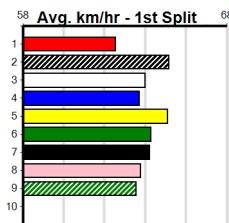

TAB VENUE MODE (250+ RANK)

Distance: 390m, Race Type: Grade 5, Total Prizemoney: \$1,515
1st: \$1,000, 2nd: \$290, 3rd: \$145, 4th: \$80

9

11:48AM

(VIC time)

OUR FLYING BOLT (1) is better than his past few runs and he is drawn to make every post a winner.
COCO TO BURN (2) can show early speed at times and she will follow the red through early on.
BEACH MASTER (7) has a good record here