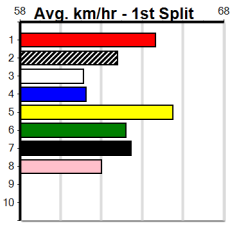

GPP LASER 3300 (250+RANK)

385 Metres

Grade 5

10

10:41AM

(VIC time)

SYLVIA'S DELIGHT (1) has been placed in four of her past five and she looks very well graded in this event. CHASIN' BOBBI (2) trialled well at Ballarat recently and she is expected to fire fresh. NOW AND THEN (5) just needs room early.

1st $1000
2nd $290
3rd $145

Watchdog Tips: **1** **2** **5** **6** **Bet:** **Exacta 1,2/1,2,5,6,8 ($10 for 125%)**

Form	Box	Weight	Dist	Track	Date	Time	BON	Margin	1st/2nd (Time)	PIR	Checked	Comment	W/R	Split 1	S/P	Grade	Winning Boxes								
1 SYLVIA'S DELIGHT [5] <i>Placed in four of her past five, looks the goods</i>																	Lonely Delight $2.80								
BK	B				Nov-17		ALLEN DEED											1	2	3	4	5	6	7	8
Trainer: Vincent Mileto (Toolamba)																	<table border="1"> <tr><td>1</td><td>2</td><td>3</td><td>4</td><td>5</td><td>6</td><td>7</td><td>8</td></tr> <tr><td>1</td><td>1</td><td>1</td><td>1</td><td>1</td><td>1</td><td>1</td><td>1</td></tr> <tr><td>Prize</td><td colspan="7"></td><td>$6,505.00</td></tr> <tr><td>Best</td><td colspan="7"></td><td>NBT</td></tr> <tr><td>Starts</td><td colspan="7"></td><td>34-4-7-5</td></tr> <tr><td>Trk/Dst</td><td colspan="7"></td><td>25-3-5-3</td></tr> <tr><td>APM</td><td colspan="7"></td><td>$1370</td></tr> </table>								
2nd	(4)	28.4	385	SHP	R7	27-May-21	22.19	21.96	1.25LJAIMANDY ROY (22.12)	M/32	C4	.	.	8.38	$2.50	T3-5									
6th	(6)	28.1	385	SHP	R11	31-May-21	22.56	21.85	11.00LMISTER FRANK (21.85)	M/56	C4	.	.	8.47	$16.70	5H									
3rd	(8)	28.3	385	SHP	R12	24-Jun-21	22.45	21.89	3.75LAMERICAN STAR (22.20)	M/54	C2	.	W	8.56	$4.50	5									
2nd	(3)	28.3	385	SHP	R12	01-Jul-21	22.51	22.07	3.00LTIGGA TOY (22.32)	M/64	C4	.	.	8.67	$2.60	T3-5									
Owner(s): P Clark																									
2 CHASIN' BOBBI [5] <i>Resuming, trial form is solid, main danger</i>																	Calabrese Gina $4.60								
BK	B				Sep-17		DYNA DOUBLE ONE											1	2	3	4	5	6	7	8
Trainer: Louie Bicchieri (Fawkner)																	<table border="1"> <tr><td>1</td><td>2</td><td>3</td><td>4</td><td>5</td><td>6</td><td>7</td><td>8</td></tr> <tr><td>1</td><td>1</td><td>1</td><td>1</td><td>1</td><td>1</td><td>1</td><td>1</td></tr> <tr><td>Prize</td><td colspan="7"></td><td>$12,968.57</td></tr> <tr><td>Best</td><td colspan="7"></td><td>NBT</td></tr> <tr><td>Starts</td><td colspan="7"></td><td>72-8-12-13</td></tr> <tr><td>Trk/Dst</td><td colspan="7"></td><td>2-0-0-1</td></tr> <tr><td>APM</td><td colspan="7"></td><td>$522</td></tr> </table>								
3rd	(3)	27.6	390	BAL	R12	19-Oct-20	22.58	21.97	2.25LSIR JULIAN (22.43)	M/22	C1	.	.	8.56	$8.70	T3-5									
3rd	(8)	27.9	385	SHP	R11	22-Oct-20	22.53	21.96	3.25LJIMMY GOES BANG (22.31)	M/53	C1	.	.	8.50	$6.40	T3-5									
2nd	(4)	27.7	425	BEN	R12	27-Oct-20	24.29	24.19	1.5LSUKHOI SU (24.19)	M/222	.	.	.	6.72	$7.80	T3-5									
WT	(-)	27.3	390	BAL		05-Jul-21	22.66		8.50LTrial Cleared	M/22	.	2of4	.	8.35	$.	WT									
Owner(s): D Bicchieri																									
3 BORN A GURU [5] <i>Well beaten in her past eight, prefer to watch</i>																	Guru Doll $16.00								
BD	B				Dec-17		GENERAL DESTINI											1	2	3	4	5	6	7	8
Trainer: Aaron Blake (Woodvale)																	<table border="1"> <tr><td>1</td><td>2</td><td>3</td><td>4</td><td>5</td><td>6</td><td>7</td><td>8</td></tr> <tr><td>1</td><td></td><td></td><td></td><td></td><td></td><td></td><td>1 1</td></tr> <tr><td>Prize</td><td colspan="7"></td><td>$4,590.00</td></tr> <tr><td>Best</td><td colspan="7"></td><td>22.26</td></tr> <tr><td>Starts</td><td colspan="7"></td><td>44-3-4-7</td></tr> <tr><td>Trk/Dst</td><td colspan="7"></td><td>13-1-2-2</td></tr> <tr><td>APM</td><td colspan="7"></td><td>$352</td></tr> </table>								
6th	(6)	28.6	385	SHP	R10	22-May-21	22.60	22.12	7.00LBEACH MASTER (22.12)	M/66	C4	.	.	8.82	$24.60	5									
4th	(3)	28.5	390	BAL	R12	30-May-21	22.91	22.41	2.00LUNA'S BOY (22.78)	M/74	C1	.	.	8.82	$38.10	T3-5									
7th	(7)	29.2	385	SHP	R10	12-Jun-21	23.02	22.08	12.00LSAVANNAH LEE (22.24)	M/87	C4	.	.	8.80	$28.50	T3-5									
6th	(2)	28.8	425	BEN	R12	23-Jun-21	25.02	24.16	6.50LMURRAY NAN (24.59)	M/754	.	.	.	6.95	$23.10	T3-5									
Owner(s): A Blake																									
4 TABLE TOP [5] <i>Needs to lead, steady record here, tough ask</i>																	Four Secrets $18.00								
BD	B				Aug-17		KAYDA SHAE											1	2	3	4	5	6	7	8