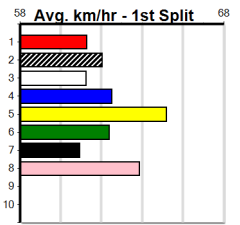

GV PARTY HIRE (250+RANK)

450 Metres

Mixed 6/7

5

9:23AM

(VIC time)

SEE ME WILLOW (2) has been handily placed in both runs here and she has the speed to make every post a winner. WESTAR MANSON (4) is resuming from a lengthy spell and he trialled solidly here in preparation for this. TUMBARUMBA TIME (5) has claims

1st $1000
2nd $290
3rd $145

Watchdog Tips: **2** **4** **5** **8** **Bet:** **Trifecta 2,4/2,4,5,8/2,4,5,6,8 ($10 - 55.56%)**