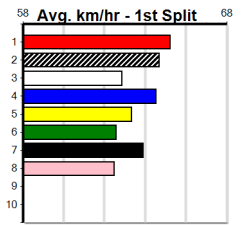

CHEER THE EIGHT (250+RANK)

450 Metres

Grade 5

7

9:53AM

(VIC time)

ALL INN OPAL (1) has been dominant in her past two here and she is drawn to lead throughout again. GRUDGE (3) can find trouble but he will be strong in the run home. SHAZBOT (4) can atone for her luckless runs of late.

1st $1000
2nd $290
3rd $145

Watchdog Tips: **1** **3** **4** **2** **Bet:** Trifecta 1,3/1,2,3,4/1,2,3,4,5,8 ($10 - 41.67%)

Form	Box	Weight	Dist	Track	Date	Time	BON	Margin	1st/2nd (Time)	PIR	Checked	Comment	W/R	Split 1	S/P	Grade	Winning Boxes								
1 ALL INN OPAL [5] <i>Dominant in her past two, well drawn, yes</i>																	$3.40								
BK	B	Nov-18		BARCIA BALE		ALL INN AMY											<table border="1"> <tr><td>1</td><td>2</td><td>3</td><td>4</td><td>5</td><td>6</td><td>7</td><td>8</td></tr> <tr><td>1</td><td>1</td><td></td><td></td><td></td><td></td><td></td><td>1</td><td>2</td><td>1</td><td></td><td></td><td></td><td></td><td></td><td></td><td></td></tr> <tr><td>Prize</td><td colspan="16">$5,495.00</td></tr> <tr><td>Best</td><td colspan="16">25.75</td></tr> <tr><td>Starts</td><td colspan="16">15-4-1-2</td></tr> <tr><td>Trk/Dst</td><td colspan="16">3-2-0-0</td></tr> <tr><td>APM</td><td colspan="16">$3079</td></tr> </table>								
Trainer: Tony Duncan (Harston)																									
5th	(8)	24.0	385	SHP	R10	21-Jun-21	22.30	21.81	4.50	LOFF CENTRE (22.00)	M/34	.	.	.	8.26	$8.50	X67								
1st	(7)	24.0	450	SHP	R7	24-Jun-21	25.92	25.60	2.25	HEART OF RIO (26.06)	M/111	.	.	.	6.68	$2.50	X67								
1st	(8)	24.2	450	SHP	R6	01-Jul-21	25.75	25.50	2.25	MURRAY NAN (25.90)	M/111	.	.	.	6.69	$1.50	T3-5								
6th	(1)	24.4	450	SHP	R7	10-Jul-21	26.43	25.40	10.00	CHLOE EXOTIC (25.76)	M/444	C5	.	.	6.92	$1.80	5								
Owner(s): T Duncan																									
2 HALO LAD [5] <i>No luck of late, can make amends, keep safe</i>																	$10.00								
BK	D	Sep-18		KEYBOW		EBBY CHANCE											<table border="1"> <tr><td>1</td><td>2</td><td>3</td><td>4</td><td>5</td><td>6</td><td>7</td><td>8</td></tr> <tr><td>1</td><td>1</td><td></td><td></td><td></td><td>1</td><td></td><td></td><td></td><td>1</td><td>1</td><td></td><td></td><td></td><td></td><td></td><td></td></tr> <tr><td>Prize</td><td colspan="16">$18,500.00</td></tr> <tr><td>Best</td><td colspan="16">NBT</td></tr> <tr><td>Starts</td><td colspan="16">21-5-1-1</td></tr> <tr><td>Trk/Dst</td><td colspan="16">2-0-0-0</td></tr> <tr><td>APM</td><td colspan="16">$2921</td></tr> </table>								
Trainer: Kurt Burger-trudgett (Myrniong)																									
5th	(4)	33.0	460	GEL	R8	22-Jun-21	26.63	25.97	9.50	DUSTY LYN (25.97)	M/855	C2	.	.	6.91	$6.30	5								
6th	(8)	33.1	300	HVL	R12	28-Jun-21	17.15	16.62	7.00	CUSTOM ROOF (16.68)	M/4	.	.	.	4.00	$7.60	5NP								
7th	(5)	32.6	515	SAP	R12	04-Jul-21	30.76	29.68	11.00	CRACKERJACK DIRT (30.02)	M/7667	C1	.	.	5.31	$9.10	5NP								
4th	(2)	32.9	450	SHP	R7	10-Jul-21	26.30	25.40	8.00	CHLOE EXOTIC (25.76)	M/766	C2	.	.	6.98	$4.70	5								
Owner(s): Shii baby (SYN), K Burger-trudgett, M Wishart																									
3 GRUDGE [5] <i>Strong type, gets the gun run, main danger</i>																	$4.60								
BK	D	Mar-17		BLACK MAGIC OPAL		CAPTIVATING											<table border="1"> <tr><td>1</td><td>2</td><td>3</td><td>4</td><td>5</td><td>6</td><td>7</td><td>8</td></tr> <tr><td>3</td><td>3</td><td></td><td></td><td>2</td><td></td><td></td><td></td><td></td><td>2</td><td>1</td><td></td><td></td><td></td><td></td><td></td><td></td></tr> <tr><td>Prize</td><td colspan="16">$18,500.00</td></tr> <tr><td>Best</td><td colspan="16">25.37</td></tr> <tr><td>Starts</td><td colspan="16">112-11-12-9</td></tr> <tr><td>Trk/Dst</td><td colspan="16">51-3-8-4</td></tr> <tr><td>APM</td><td colspan="16">$2744</td></tr> </table>								
Trainer: Theo Van taarling (Tallygaroopna)																									
3rd	(8)	31.9	450	SHP	R5	24-Jun-21	25.96	25.60	4.25	LALL INN BENNY (25.67)	M/453	.	.	.	6.94	$5.60	5								
6th	(5)	32.0	450	SHP	R7	01-Jul-21	25.90	25.50	2.75	LASTON TRIBUTE (25.72)	M/788	.	.	.	6.97	$26.70	T3-5								
2nd	(1)	31.7	500	BEN	R8	07-Jul-21	28.68	28.63	0.75	COOL LADY (28.64)	M/112	.	.	.	6.67	$10.30	T3-5								
5th	(3)	32.1	450	SHP	R7	10-Jul-21	26.36	25.40	9.00	CHLOE EXOTIC (25.76)	M/575	C1	.	.	6.96	$9.90	5								
Owner(s): F Vantaarling																									
4 SHAZBOT [5] <i>Needs room early but has the talent, threat</i>																	$6.00