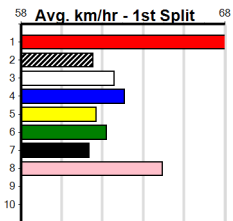

Shepparton

CKH PAINTING (250+RANK)

385 Metres

Mixed 6/7

3
8:53AM
(VIC time)

TRICKITY CLICK (1) was a dominant 21.98 winner here last time and he is drawn to lead throughout again. IRON HAND (3) showed plenty of promise in her first prep and she is expected to fire fresh. PARASITE (4) has the speed to cross early on.

1st $1000
2nd $290
3rd $145

Watchdog Tips: **1 3 4 8** **Bet:** **Trifecta 1/3,4,8/2,3,4,6,8 ($10 - 83.33%)**