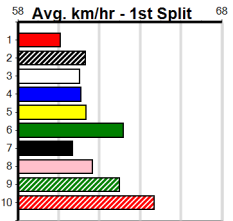

GREYHOUND ADOPTION PROGRAM

390 Metres

Tier 3 - Grade 7

3

3:47PM

(VIC time)

THINGS YOU DO (8) has raced well here to date and she should get plenty of room to balance up early on. NEESA GIBLET (3) has continued to improve with each run and she will be on the pace throughout. ICE CREAM LADY (4) can run a cheeky race

1st $1000
2nd $290
3rd $145

Watchdog Tips: **8** **3** **4** **6** **Bet:** **Exacta 8/3,4 ($10 for 500%)**