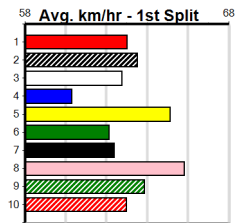

CATERING ALLSORTS

450 Metres
Grade 5 T3

7
4:57PM
(VIC time)

DUNDEE JESTER (6) will find this easier than his most recent racing and he has the speed to burn them off at the bend. CRUMB SNAGS (4) trialled well at Geelong and he can show slick mid race pace. SHAZBOT (5) has a solid record here.

1st $1000
2nd $290
3rd $145

Watchdog Tips: 6 4 5 2 **Bet:** Box Quinella 2,4,5,6 ($10 for 166.67%)