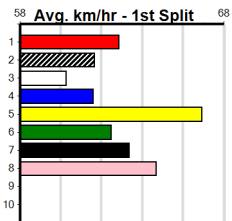

GPP 3300 LASER

545 Metres

Grade 5 T3

6

4:37PM

(VIC time)

ELEORA BALE (3) was a strong 31.19 winner here in May and she can atone for her luckless runs since. LAWSON DRIVE (1) has been placed in three of six here and he is drawn to get all the breaks. HAPPY HANNAH (2) has solid claims

1st $1150
2nd $330
3rd $165

Watchdog Tips: **3** **1** **2** **8** **Bet:** **Trifecta 1,3/1,2,3,8/1,2,3,4,8 ($10 - 55.56%)**

Form	Box	Weight	Dist	Track	Date	Time	BON	Margin	1st/2nd (Time)	PIR	Checked	Comment	W/R	Split 1	S/P	Grade

1 LAWSON DRIVE [5]

Good muster, can hold a prominent spot, danger

BK D Dec-17 HIGH EARNER JAILBREAK LASS $2.80

Trainer: Raymond Gatt (Bannockburn)

1st (1)	31.4	520	CRN	R5	09-Jun-21	31.21	30.89	2.00	PIECE OF HEAVEN (31.34)	M/3211	C1	.	.	5.75	$2.40	RW
3rd (1)	31.7	545	BAL	R8	14-Jun-21	31.54	31.47	1.00	LAMELIE OTIS (31.47)	M/222	C1	.	.	6.89	$2.30	T3-5
8th (6)	31.9	545	BAL	R8	19-Jun-21	32.50	31.47	11.00	LAMELIE OTIS (31.79)	S/8556	C8	.	.	7.16	$5.10	5
8th (4)	31.7	545	BAL	R8	28-Jun-21	32.63	31.60	15.00	LOUR ROCK MAN (31.60)	Q/5688	C4	V21	.	6.99	$6.30	T3-5

Owner(s): FRANKLIN STEELE (SYN), D Franklin, M Steele, B Franklin, J Franklin

Winning Boxes

1	2	3	4	5	6	7	8
1				1	1	1	
Prize	$11,045.00						
Best	NBT						
Starts	39-4-4-8						
Trk/Dst	6-0-1-2						
APM	$3246						

2 HAPPY HANNAH [5]

Solidly placed in her past two here, can threaten

BE B Dec-17 MY BRO FABIO MACEY BLUE $8.00

Trainer: Wendy Hughes (Lara)

5th (8)	31.0	460	GEL	R6	15-Jun-21	26.66	25.77	7.50	LAMP METER (26.16)	M/665	C1	.	.	6.86	$13.20	5
5th (7)	31.3	545	BAL	R4	21-Jun-21	31.90	31.12	12.00	BUFFET BARON (31.12)	M/3445	C2	.	.	6.99	$18.50	T3-5
3rd (1)	31.9	545	BAL	R6	12-Jul-21	31.72	31.39	4.75	CHASE THE MAGIC (31.39)	M/4444	C1	.	.	7.05	$4.20	T3-5
3rd (5)	31.6	545	BAL	R6	19-Jul-21	31.60	31.33	4.00	LALPINE BLAZE (31.33)	M/6443	C2	.	.	7.04	$16.00	T3-5

Owner(s): C Hughes

Winning Boxes

1	2	3	4	5	6	7	8
1	1			1	1	1	1
Prize	$13,180.00						
Best	NBT						
Starts	66-6-7-12						
Trk/Dst	7-0-1-2						
APM	$2782						

3 ELEORA BALE (NSW)[5]

Owens a handy 31.19 PB here, hard to hold out

DKBD B Mar-19 ALLEN DEED HOUSTON BALE $3.50

Trainer: Nicole Cachia (Anakie)

6th (2)	26.4	460	GEL	R5	15-Jun-21	26.58	25.77	7.50	LWENT FOR SWIM (26.09)	M/666	.	.	.	6.89	$17.10	RW
4th (4)	26.7	545	BAL	R7	19-Jun-21	31.93	31.47	6.50	LALPINE BLAZE (31.47)	M/7887	.	.	.	7.15	$4.70	RW
4th (4)	26.2	450	SHP	R8	10-Jul-21	25.84	25.40	6.50	LLUNARAY (25.40)	M/676	C1	.	.	6.96	$11.30	5
5th (1)	26.0	525	MEP	R10	14-Jul-21	31.00	29.84	6.50	RESURGENCE (30.58)	M/6665	.	.	.	5.44	$5.40	5NP

Owner(s): C Capuano

Winning Boxes

1	2	3	4	5	6	7	8
2	1						
Prize	$3,735.00						
Best	31.19						
Starts	24-3-0-3						
Trk/Dst	2-1-0-0						
APM	$1663