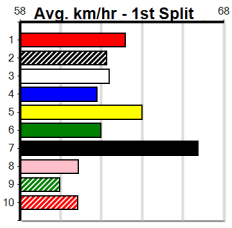

EUREKA CONCRETE (1-2 WINS)

450 Metres

Tier 3 - Restricted Win

ZIPPING CHUCK (5) is better than his past few runs and he will be on the pace from the outset.
BERRINGA BLUE (8) is suitably drawn out wide

9

5:32PM

(VIC time)

1st $1000
2nd $290
3rd $145

Watchdog Tips: **5** **8** **6** **3** **Bet:** **Exacta 5,8/5,6,8 ($10 for 250%)**