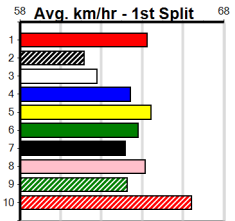

GREYHOUND CLUBS VICTORIA

390 Metres Grade 5 T3

11

6:08PM

(VIC time)

CRACKERJACK OLLY (1) returned to form with a handy 16.95 Healesville win and he is drawn to feature again. BAD BAILEY (2) has a good record here and he loves racing from inside draws. PAI GOW POKER (8) is a more than capable type.

1st $1000
2nd $290
3rd $145

Watchdog Tips: **1** **2** **8** **4** **Bet:** **Exacta 1,2/1,2,4,6,8 ($10 for 125%)**

Form	Box	Weight	Dist	Track	Date	Time	BON	Margin	1st/2nd (Time)	PIR	Checked	Comment	W/R	Split 1	S/P	Grade	Winning Boxes							
1 CRACKERJACK OLLY [5] <i>Returned to form last time, well drawn, yes</i>																	$3.40							
BD D Feb-19 UNLAWFUL ENTRY MAXIMUM MAK																	<table border="1"> <tr><td>1</td><td>2</td><td>3</td><td>4</td><td>5</td><td>6</td><td>7</td><td>8</td></tr> <tr><td>1</td><td></td><td></td><td></td><td>1</td><td></td><td></td><td></td></tr> <tr><td>Prize</td><td colspan="7"></td><td>$6,720.00</td><td></td></tr> <tr><td>Best</td><td colspan="7"></td><td>FSH</td><td></td></tr> <tr><td>Starts</td><td colspan="7"></td><td>18-4-3-2</td><td></td></tr> <tr><td>Trk/Dst</td><td colspan="7"></td><td>0-0-0-0</td><td></td></tr> <tr><td>APM</td><td colspan="7"></td><td>$3483</td><td></td></tr> </table>							
Trainer: Lisa Delbridge (Balliang)																								
2nd (6) 32.4 311 CRN R7 26-May-21 17.85 17.65 2.50LSHE'S SO LOVABLE (17.68) M/22 . . . . 9.82 $31.80 5																								
7th (1) 32.6 311 CRN R11 02-Jun-21 18.75 17.65 16.00LSNEAKY MOJO (17.65) M/77 C7 SW . . 10.46 $6.20 5																								
8th (2) 32.5 311 CRN R11 21-Jun-21 18.71 17.67 12.00LINDY'S HAPPY (17.93) M/86 C8 . . . . 10.34 $15.10 5																								
1st (2) 32.3 300 HVL R11 06-Jul-21 16.95 16.89 1.5LJUNKET JARROD (17.05) M/3 . . . . 3.94 $2.60 5																								
Owner(s): M Delbridge																								
2 BAD BAILEY (SA)[5] <i>Loves a rails draw, good muster, danger</i>																	$4.60							
BK D Sep-18 WORM BURNER MOLLY DOBBS																	<table border="1"> <tr><td>1</td><td>2</td><td>3</td><td>4</td><td>5</td><td>6</td><td>7</td><td>8</td></tr> <tr><td>5</td><td>1</td><td>1</td><td></td><td>1</td><td></td><td></td><td></td></tr> <tr><td>Prize</td><td colspan="7"></td><td>$10,450.00</td><td></td></tr> <tr><td>Best</td><td colspan="7"></td><td>22.22</td><td></td></tr> <tr><td>Starts</td><td colspan="7"></td><td>58-8-11-6</td><td></td></tr> <tr><td>Trk/Dst</td><td colspan="7"></td><td>34-6-11-2</td><td></td></tr> <tr><td>APM</td><td colspan="7"></td><td>$3304</td><td></td></tr> </table>							
Trainer: Paul Pace (Scarsdale)																								
6th (3) 31.1 390 BAL R12 30-Jun-21 22.71 21.91 7.00LKEPAL (22.26) Q/76 C4 . . . . 8.82 $11.50 5																								
4th (7) 31.4 390 BAL R11 05-Jul-21 22.58 22.32 3.75LCRAZY OLD FOOL (22.32) M/34 . . . . 8.57 $20.20 T3-5																								
4th (7) 31.4 400 GEL R8 13-Jul-21 23.04 22.68 3.5LSPEEDY SPYRO (22.81) M/53 C1 SW . . 8.61 $15.50 X45																								
2nd (5) 31.3 390 BAL R7 19-Jul-21 22.71 22.41 0.75LBARELLEN PEARL (22.67) Q/43 C1 . . . . 8.67 $26.60 T3-5																								
Owner(s): D Pace																								
3 PYRENEES ALPHA [5] <i>Great win last time, this is harder, place</i>																	$8.00							
BK D Nov-17 GENERAL DESTINI MAXIMUM MADDY																	<table border="1"> <tr><td>1</td><td>2</td><td>3</td><td>4</td><td>5</td><td>6</td><td>7</td><td>8</td></tr> <tr><td></td><td></td><td></td><td>1</td><td>1</td><td>1</td><td>1</td><td>1</td></tr> <tr><td>Prize</td><td colspan="7"></td><td>$9,725.00</td><td></td></tr> <tr><td>Best</td><td colspan="7"></td><td>22.20</td><td></td></tr> <tr><td>Starts</td><td colspan="7"></td><td>54-5-9-8</td><td></td></tr> <tr><td>Trk/Dst</td><td colspan="7"></td><td>24-4-5-2</td><td></td></tr> <tr><td>APM</td><td colspan="7"></td><td>$3933</td><td></td></tr> </table>							
Trainer: Ian Robinson (Avoca)																								
7th (1) 31.5 390 BAL R10 26-Jun-21 23.42 22.11 14.00LDOLLY JAY (22.47) M/77 C12 SW . . 8.96 $18.40 5																								
5th (2) 31.5 410 HOR R10 10-Jul-21 24.02 23.31 3.75LSAINT MAC (23.76) Q/44 C4 . W . . 10.73 $49.70 5NP																								
7th (3) 31.7 390 BAL R11 12-Jul-21 22.85 22.25 7.00LVIN JOEL (22.39) M/88 C4 . W . . 8.95 $28.60 T3-5																								
1st (5) 31.9 390 BAL R10 19-Jul-21 22.55 22.41 0.75LTAKE A ROSE (22.58) M/23 . SW . . 8.64 $27.50 T3-5																								
Owner(s): STEEL WOOL (SYN), R Longmuir, P Palling, A Longmuir, B Hedger																								
4 JOYOUS MOMENT [5] <i>Led for a long way at Geelong, must respect</i>																	$7.50