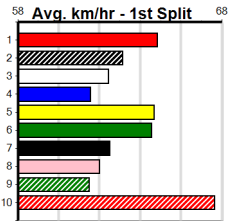

STEVE TUDOR ELECTRICAL

390 Metres

Grade 5 T3

12

6:26PM

(VIC time)

MILWAUKEE MISS (1) is far better than her form indicates and she will find this easier than her most recent racing. FLEUR BURGER (5) can come out running and he can atone for his luckless runs of late.