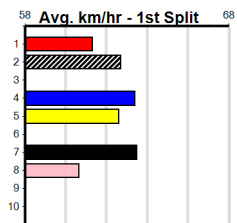

TOP CAT VIDEO (250+RANK)

311 Metres

Maiden

1
8:27AM
(VIC time)

REALITY PEST (2) turned in a strong performance when placed on debut and she will appreciate the small lineup. ZURIAL BALE (1) is better than her form reads and she is drawn to get the breaks. STAR DAZE (5) has solid claims

1st $1000
2nd $290
3rd $145

Watchdog Tips: **2** **1** **5** **7** **Bet:** **Exacta 1,2/1,2,5,7 ($10 for 166.67%)**