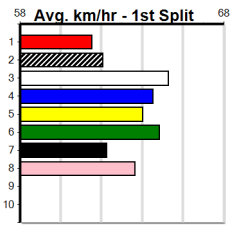

TAB VENUE MODE (250+RANK)

311 Metres

Grade 7

9

10:31AM

(VIC time)

GO SISTER GO (3) has been impressive in her two Vic runs and she is expected to lead throughout again. MATCHBOX QUEEN (2) showed improvement here last time and she will be on the pace throughout. EL SENOR VERDE (1) has solid claims

1st $1000
2nd $290
3rd $145

Watchdog Tips: **3** **2** **1** **8** **Bet:** **Exacta 3/1,2,8 ($10 for 333.33%)**

Form	Box	Weight	Dist	Track	Date	Time	BON	Margin	1st/2nd (Time)	PIR	Checked	Comment	W/R	Split 1	S/P	Grade	Winnng Boxes					
1	EL SENOR VERDE [7]											*** SCRATCHED ***						<table border="1"> <tr><th>1</th><th>2</th><th>3</th><th>4</th><th>5</th><th>6</th><th>7</th><th>8</th></tr> <tr><td>1</td><td></td><td></td><td></td><td></td><td></td><td></td><td></td></tr> <tr><td>Prize</td><td colspan="7">$1,115.00</td></tr> <tr><td>Best</td><td colspan="7">NBT</td></tr> <tr><td>Starts</td><td colspan="7">6-1-1-0</td></tr> <tr><td>Trk/Dst</td><td colspan="7">1-0-1-0</td></tr> <tr><td>APM</td><td colspan="7">$307</td></tr> </table>				
BK	D			May-18	WALK HARD							MISS SHIRLEEN					$3.60					
Trainer: Graeme Hope (Croydon)																						
ST (-)	32.8	311	CRN		15-Mar-21	18.34			8.00	L		Cleared		M/55			5of6	9.67	$.	ST		
5th (2)	33.0	390	BAL	R4	22-Mar-21	22.81	22.03		6.00	L		GOLD LUMINESCE (22.42)		S/76			C4	SW	8.97	$11.60	T3-7	
8th (5)	33.1	450	BAL	R9	05-Jul-21	26.42	25.29		7.00	L		BAKALI GEORGE (25.94)		S/887					6.95	$18.80	T3-7	
2nd (6)	33.3	311	CRN	R2	12-Jul-21	18.40	17.91		0.25	L		L'IM ACE OSTI (18.39)		M/22				C5		10.14	$8.90	T3-RW
Owner(s): G Hope																						
2	MATCHBOX QUEEN [7]																	<table border="1"> <tr><th>1</th><th>2</th><th>3</th><th>4</th><th>5</th><th>6</th><th>7</th><th>8</th></tr> <tr><td>1</td><td></td><td></td><td></td><td></td><td></td><td></td><td></td></tr> <tr><td>Prize</td><td colspan="7">$1,000.00</td></tr> <tr><td>Best</td><td colspan="7">18.23</td></tr> <tr><td>Starts</td><td colspan="7">4-1-0-0</td></tr> <tr><td>Trk/Dst</td><td colspan="7">4-1-0-0</td></tr> <tr><td>APM</td><td colspan="7">$1000</td></tr> </table>				
BK	B			Dec-18	ASTON DEE BEE							KATIE'S CREEK									$3.40	
Trainer: Chris Constantinou (Devon Meadows)																						
5th (8)	27.9	311	CRN	R1	19-May-21	18.66	17.56		11.00	L		ASTON SOLAR (17.94)		M/75					10.29	$8.20	M	
6th (2)	27.6	311	CRN	R1	26-May-21	18.78	17.65		11.00	L		ZIPPING DAMSEL (18.03)		S/76				C4		10.61	$10.60	M
5th (8)	27.7	311	CRN	R2	26-Jun-21	18.63	17.92		4.50	L		SHREK'S THUNDER (18.32)		M/55				C5		10.32	$8.90	T3-M
1st (2)	27.6	311	CRN	R1	12-Jul-21	18.23	17.91		1.25	L		CELTIC DEED (18.30)		M/11				C4		10.05	$3.40	T3-M
Owner(s): All in time (SYN), J D'altorio, R Francis																						
3	GO SISTER GO (SA)[7]																	<table border="1"> <tr><th>1</th><th>2</th><th>3</th><th>4</th><th>5</th><th>6</th><th>7</th><th>8</th></tr> <tr><td></td><td></td><td></td><td></td><td></td><td></td><td></td><td>1</td></tr> <tr><td>Prize</td><td colspan="7">$1,980.00</td></tr> <tr><td>Best</td><td colspan="7">18.13</td></tr> <tr><td>Starts</td><td colspan="7">19-1-4-5</td></tr> <tr><td>Trk/Dst</td><td colspan="7">3-1-0-1</td></tr> <tr><td>APM</td><td colspan="7">$1079</td></tr> </table>				
F	B			Nov-18	FERNANDO BALE							GO YOU GIRL									$2.80	
Trainer: Susan Richards (Nilma Nth)																						
ST (-)	25.9	311	CRN		05-May-21	18.43			0.50	L		Cleared		M/12				2of4	10.04	$.	ST	
1st (7)	25.3	311	CRN	R2	31-May-21	18.13	17.80		0.50	L		EMMA'S WILL (18.16)		Q/22				C5	SW	9.97	$4.50	M
3rd (1)	26.0	311	CRN	R2	07-Jul-21	18.11	17.54		1.75	L		ZIPPING PETRA (17.99)		M/33				C1		10.12	$7.70	RW
4th (1)	26.2	311	CRN	R3	14-Jul-21	18.12	17.70		6.50	L		NOVA'S WAY (17.70)		M/44						10.03	$5.80	X67
Owner(s): B Stephens																						
4	SILVER HARP [7]																	<table border="1"> <tr><th>1</th><th>2</th><th>3</th><th>4</th><th>5</th><th>6</th><th>7</th><th>8</th></tr> <tr><td>1</td><td></td><td></td><td></td><td></td><td></td><td></td><td></td></tr> <tr><td>Prize</td><td colspan="7">$970.00</td></tr> <tr><td>Best</td><td colspan="7">18.16</td></tr> <tr><td>Starts</td><td colspan="7">9-1-0-1</td></tr> <tr><td>Trk/Dst</td><td colspan="7">4-1-0-1</td></tr> <tr><td>APM</td><td colspan="7">$640</td></tr> </table>				
RF	B			Aug-19	RAW ABILITY							SILVERDUST									$10.00	
Trainer: Robert Weightman (Haddon)																						
8th (4)	26.1	390	BAL	R4	14-Jun-21	23.45	22.17		12.00	L		MILLIE'S WONDER (22.67)		M/28				C5		8.62	$8.30	T3-7
5th (4)	25.8	311	CRN	R3	26-Jun-21	18.88	17.92		3.25	L		BLAZING BANDIT (18.66)		Q/15				C1		9.83	$5.10	T3-RW