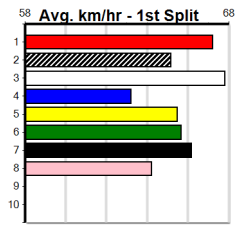

WINNING POST SUPPLIES (250+RANK)

311 Metres

Grade 5

6

9:42AM

(VIC time)

WHY NOT HUTCH (4) has a top record here and he appears to have a fair bit on his rivals class wise. WILLOW ASH (8) is better than her form reads and she can work into the mix mid race. PACIFIC BAR (1) is more than capable.

1st $1000
2nd $290
3rd $145

Watchdog Tips: **4** **8** **1** **2** **Bet:** **Win 4**