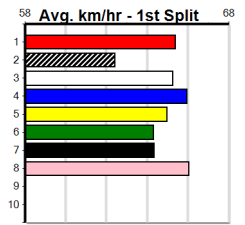

8

311 Metres

Grade 5

10:13AM

(VIC time)

SCRAPING PAINT (8) has been luckless in his two runs since resuming and he is expected to show improvement. WHY NOT GAZZA (5) is better than his past few runs and he can come out running. COLOSSAL FIRE (7) is back in form.

1st $1000
2nd $290
3rd $145

Watchdog Tips: 8 5 7 2

Bet:

Box Quinella 2,5,7,8 ($10 for 166.67%)

Main table containing race details for 10 races, including horse names, trainers, owners, and winning boxes.