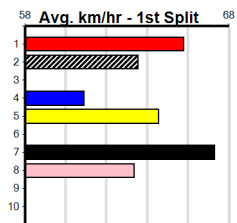

GREYHOUND CLUBS VICTORIA (2-6 W) (2

10

10:46AM

(VIC time)

1st $1150
2nd $330
3rd $165

MEAT MURPHY (1) returned to form here last time and he is drawn to lead throughout again. LONG BLACK LASS (2) owns a handy 30.54 PB here and she will follow the red through early on. SON OF INDY (5) can atone for his luckless run last time.

Watchdog Tips: **1** **2** **5** **7** **Bet:** **Exacta 1/2,5,7 ($10 for 333.33%)**

Form	Box	Weight	Dist	Track	Date	Time	BON	Margin	1st/2nd (Time)	PIR	Checked	Comment	W/R	Split 1	S/P	Grade	
1 MEAT MURPHY [5] <i>Returned to form here last time, hard to reel in</i>																	
BK	D	Mar-18			TOKEN PRINCE		MARLEY GIRL										$2.40
Trainer: Frank Toth (Pakenham)																	
6th	(1)	30.9	520	CRN	R5	16-Jun-21	31.20	30.26	6.00	LRAZOR ROY (30.78)	M/2344	C11	.	.	5.52	$13.20 RW	
4th	(5)	30.8	520	CRN	R8	26-Jun-21	31.01	30.56	6.50	LETHAN'S FURY (30.58)	M/4554	C2	.	.	5.63	$18.80 T3-5	
7th	(7)	30.3	680	WGL	R4	02-Jul-21	40.64	39.21	21.00	MAJOR SACRIFICE (39.21)	M/667	C6	.	.	18.98	$52.90 RW	
1st	(4)	29.7	520	CRN	R10	12-Jul-21	30.64	30.64	2.50	LCHILL OUT WEBBY (30.80)	Q/1111	.	.	.	5.54	$13.80 T3-5	
Owner(s): B Sands																	
2 LONG BLACK LASS (QLD)[5] <i>Handy PB here, follows the red early, danger</i>																	
BK	B	Apr-19			VELOCETTE		RUN KAY RUN										$4.20
Trainer: Mark Rothwell (Drouin)																	
2nd	(7)	26.8	460	WGL	R8	24-Jun-21	26.74	26.28	4.50	LKIBITZER (26.43)	M/755	C1	.	W	6.92	$14.60 T3-5	
4th	(8)	26.9	460	WGL	R8	01-Jul-21	26.75	26.16	3.00	LALECIA (26.54)	M/888	C4	.	.	6.92	$9.10 T3-5	
3rd	(3)	26.9	520	SLE	R5	09-Jul-21	30.07	29.81	3.75	LSALANA (29.81)	M/543	C8	.	.	9.83	$10.80 RW	
4th	(8)	26.8	410	HOR	R3	13-Jul-21	23.78	23.26	3.75	LSNEAKY KISS (23.53)	M/76	C4	.	.	10.91	$11.00 RW	
Owner(s): M Rothwell																	
3 *** VACANT BOX ***																	
Trainer: Owner(s):																	
4 METRO BOOMIN' [5] <i>Been missing the kick of late, place preferred</i>																	
BD	D	Feb-18			HIGH EARNER		CHARLOTTE GRACE										$8.00
Trainer: Max Cameron (Cranbourne)																	
2nd	(8)	30.7	520	CRN	R8	26-Jun-21	30.68	30.56	1.50	LETHAN'S FURY (30.58)	M/3222	C1	.	.	5.62	$13.00 T3-5	
7th	(1)	30.4	460	WGL	R5	02-Jul-21	26.65	25.68	5.50	LBROADWAY BENNY (26.29)	S/887	.	.	.	7.08	$24.60 5	
2nd	(3)	29.9	520	CRN	R5	07-Jul-21	30.63	30.17	0.50	LSUNNYSIDE PRIDE (30.61)	S/8333	.	.	.	5.86	$64.10 5	
5th	(7)	30.3	515	SAP	R5	11-Jul-21	30.17	29.42	5.50	LMY MATE TIP (29.82)	S/8445	.	.	.	5.36	$62.00 RW	
Owner(s): M Cameron																	
5 SON OF INDY [5] <i>No luck when resuming, threat with a clear run</i>																	
BE	D	Aug-18			BARCIA BALE		SHE'S GOT GRACE										$7.50
Trainer: Paul Jones (Hoddles Creek)																	
5th	(8)	33.8	300	HVL	R4	20-Apr-21	17.14	16.63	6.00	LRACK CITY (16.75)	M/6	.	.	.	4.04	$10.50 RWH	
8th	(5)	33.6	350	HVL	R7	25-Apr-21	20.11	19.23	13.00	FLYING FIFI (19.23)	M/8	C4	.	.	6.92	$41.40 5F	
7th	(7)	33.9	500	BEN	R3	30-Apr-21	29.06	27.88	10.00	L DARK COMPASS (28.38)	M/677	.	V14	.	6.92	$34.30 RWH	
4th	(1)	32.5	520	CRN	R10	12-Jul-21	31.21	30.64	8.50	LMEAT MURPHY (30.64)	M/4455	C9	.	.	5.66	$3.30 T3-5	
Owner(s): Ring the bell (SYN), S Grace, C Anderton, A Lonie, N Mccaig																	
6 *** VACANT BOX ***																	
Trainer: Owner(s):																	
7 NEW PUNCHLINE [5] <i>Placed in her only try here, must keep safe</i>																	
BE	B	Feb-18			BARCIA BALE		SWEET BARBADOS										$6.00
Trainer: Scott James (Waubra)																	
6th	(8)	28.3	600	MEP	R6	03-Mar-21	35.21	34.10	8.00	LSTAR BLAZER (34.68)	M/5566	C4	.	.	9.29	$36.20 RWH	
6th	(5)	28.2	595	SAP	R10	21-Mar-21	35.38	35.14	3.50	LFRASER HOOK (35.14)	M/2235	C4	.	.	9.39	$11.50 5NP	
3rd	(8)	28.1	520	CRN	R5	29-Mar-21	31.00	30.46	4.50	LORYA BALE (30.69)	M/1444	C1	.	.	5.54	$2.60 T3-5	
6th	(4)	28.3	660	BAL	R4	09-Apr-21	38.67	38.06	9.00	L LIZZIE'S ENTITY (38.06)	M/1125	.	.	.	12.68	$33.40 S	
Owner(s): ODDS AND EVENS (SYN), G Micallef, P Micallef																	
8 DUNDEE IDOL [6] <i>Rises in distance, may need a run or two.</i>																	
BK	D	Nov-18			DUNDEE OSPREY		DUNDEE CALYPSO										$14.00
Trainer: Kenneth Buxton (Cranbourne East)																	
3rd	(8)	37.0	350	HVL	R5	25-Jun-21	19.81	19.50	1.50	LSPITFIRE STRIKER (19.72)	M/4	C1	.	.	6.81	$25.10 7