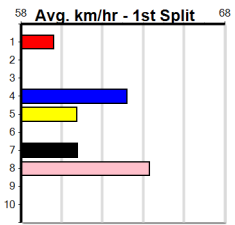

Suggested Quaddie:

- 1st Leg: 2,6,7 2nd Leg: 1,2,3,8
- 3rd Leg: 1 4th Leg: 8
- Cost: \$50 for 416.67%

Download Now

Mobile Form Guide

Available on the iPhone

ANDROID APP ON

Average Winning Time:

Distance	Grade	Avg. Time
410m	Mixed 4/5 Heat	23.15
410m	Mixed 6/7 Final	23.27
410m	Grade 5	23.36
410m	Restricted Win	23.41
410m	Mixed 6/7	23.45
410m	Maiden	23.56
485m	S/E Heat	27.08
485m	Mixed 4/5	27.32

Track Record:

Distance	Time	Greyhound	Date Set
410m	22.641	ORIENTAL AMBER	16-Feb-21
485m	26.793	SHIMA SHINE	26-Feb-21

Horsham

TAB - LONG MAY WE PLAY

Distance: 410m, Race Type: Maiden, Total Prizemoney: \$2,405
1st: \$1,600, 2nd: \$460, 3rd: \$230, 4th: \$115