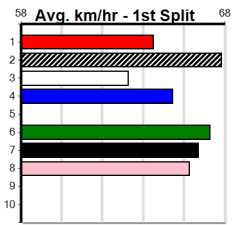

PRESIDENTS CUP HT3

Distance: 485m, Race Type: S/E Heat, Total Prizemoney: \$3,725
1st: \$2,500, 2nd: \$700, 3rd: \$350, 4th: \$175

6

5:19PM

(VIC time)

NIKOLI BALE (8) returned to form with a dynamic 29.25 win here and he is suitably drawn out wide.
VALESKA BALE (1) was brilliant when placed here last week and she is drawn to settle close.
MONEY OWES (2) continues to impress