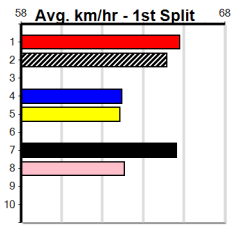

Horsham

WIMMERA MALLEE VET SERVICES

Distance: 485m, Race Type: Mixed 4/5, Total Prizemoney: \$3,390
1st: \$2,250, 2nd: \$650, 3rd: \$325, 4th: \$165

11

6:49PM

(VIC time)

MYSTIFY KICK (4) caught the eye when placed at Traralgon and he will be suited by the smaller line-up. SWIFT BRITTANY (1) has a top record here and she will be strong in the run to the line. IRENE'S A STAR (7) is back in form.