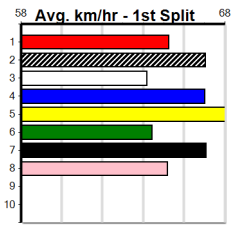

CARDROSS MEMORIAL HT3

Distance: 410m, Race Type: Mixed 4/5 Heat, Total Prizemoney: \$2,915
1st: \$1,950, 2nd: \$550, 3rd: \$275, 4th: \$140

9

6:10PM

(VIC time)

ASTON PROFIT (5) is one of the most reliable beginners in the game and she will be carving out time on the arm. DANIEL AVOCADO (2) has the class edge and he will dial up the pressure mid race. MY FAITH (4) is as consistent as they come.