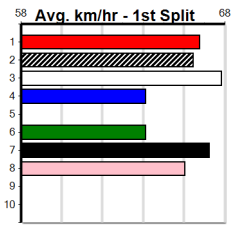

Horsham

PRESIDENTS CUP HT2

Distance: 485m, Race Type: S/E Heat, Total Prizemoney: \$3,725
1st: \$2,500, 2nd: \$700, 3rd: \$350, 4th: \$175

5

4:52PM

(VIC time)

SODA TITAN (2) has scored some electrifying wins of late and he should be able to assume control soon after box rise. WEBLEC BLAZER (6) is a gifted chaser and he just needs to find the rail early on. ASTON ULYSSES (7) is extremely versatile.