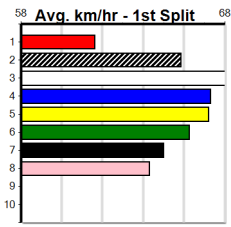

HORSHAM DOORS & GLASS

Distance: 410m, Race Type: Mixed 6/7, Total Prizemoney: $2,780
1st: $1,850, 2nd: $530, 3rd: $265, 4th: $135

2

3:44PM

(VIC time)

TIGGERLONG RHEVE (1) turned in a strong performance to score at Geelong and he is drawn to get every chance today. LEKTRA SARAH (4) has been placed in four of five here and she will keep the pressure on throughout. VERMONT BALE (3) shows promise

Watchdog Tips: **1** **4** **3** **6** **Bet:** **Exacta 1,4/1,3,4,6,7 ($10 for 125%)**