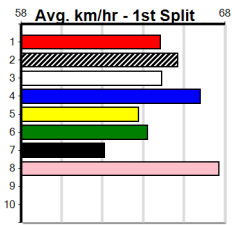

CARDROSS MEMORIAL HT2

Distance: 410m, Race Type: Mixed 4/5 Heat, Total Prizemoney: $2,915
1st: $1,950, 2nd: $550, 3rd: $275, 4th: $140

Watchdog Tips: **8** **5** **6** **1** **Bet:** **Trifecta 8/1,5,6/1,2,5,6 ($10 - 111.11%)**