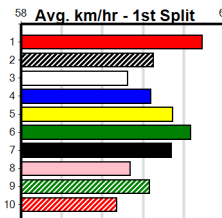

Horsham

CRYMELON KENNELS FINAL

Distance: 410m, Race Type: Mixed 6/7 Final, Total Prizemoney: \$3,185

1st: \$2,100, 2nd: \$620, 3rd: \$310, 4th: \$155

3

4:08PM

(VIC time)

ASTON SIMPKIN (1) was brilliant when placed here last time and he is drawn to be prominent again. BIG BLAZER (3) is a strong type and he should get a nice run through mid race. CURNOW'S BLUES (6) just needs room early on.