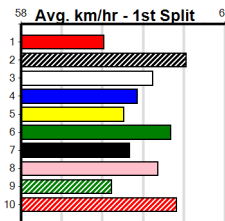

SHIMA SHINE AT STUD FINAL

Distance: 400m, Race Type: Mixed 6/7 Final, Total Prizemoney: $3,185
1st: $2,100, 2nd: $620, 3rd: $310, 4th: $155

Watchdog Tips:

Buttons for watchdog tips: 5, 3, 2, 1

Bet: Trifecta 3,5/1,2,3,5/1,2,3,4,5,8 ($10 - 41.67%)

Race card for horse 1: DAINTREE LAD [6]. Details include trainer John Carr, race results, and winning boxes. Prize: $3.60.

Race card for horse 2: REDGUM FLYER [6]. Details include trainer Constance Mcmillan, race results, and winning boxes. Prize: $8.00.

Race card for horse 3: FLYWHEEL BANDIT [6]. Status: *** SCRATCHED ***. Details include trainer Samuel Bye, race results, and winning boxes. Prize: $9.00.

Race card for horse 4: BLACK REDEEMER [6]. Details include trainer Michael Chilcott, race results, and winning boxes. Prize: $7.50.

Race card for horse 5: SIR MARLEY [6]. Details include trainer David Crawford, race results, and winning boxes. Prize: $3.50.

Race card for horse 6: NO ANCHOVIES [7]. Details include trainer Steve Kaltsis, race results, and winning boxes. Prize: $10.00.

Race card for horse 7: MT. VIEW BUCK [7]. Details include trainer Trevor Whitford, race results, and winning boxes. Prize: $26.00.

Race card for horse 8: WILLING WILMA [7]. Details include trainer Lynette Gough, race results, and winning boxes. Prize: $8.00.

Race card for horse 9: DASHING MINI [7] Res. Status: *** SCRATCHED ***. Details include trainer Ian Dann, race results, and winning boxes. Prize: $10.00.

Race card for horse 10: OLD ECCA [7](3). Details include trainer Heather Collins, race results, and winning boxes. Prize: $16.00.