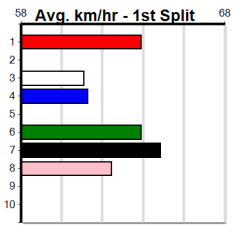

10 * NO RESERVE *****

Trainer:

Owner(s):

Winning Boxes							
1	2	3	4	5	6	7	8
Prize							
Best							
Starts							
Trk/Dst							
APM							

FIND US ON FACEBOOK

Distance: 400m, Race Type: Maiden, Total Prizemoney: \$2,405
1st: \$1,600, 2nd: \$460, 3rd: \$230, 4th: \$115