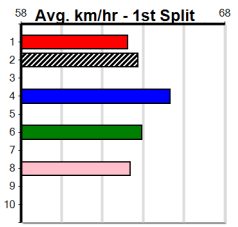

Warragul

TOP RUN IMAGES(1-4 WINS)

Distance: 460m, Race Type: Restricted Win, Total Prizemoney: $2,780
1st: $1,850, 2nd: $530, 3rd: $265, 4th: $135

4

7:45PM

(VIC time)

SUMMER DAZE (1) has turned in some great performances to date and she is drawn to get every chance. WEEONA JACK (2) was a strong 26.26 winner here two runs back and he can follow the red through early on. ESTABLISHMENT (8) has claims

Watchdog Tips: **1** **2** **8** **6** **Bet:** **Trifecta 1/2,8/2,6,8 ($10 - 250%)**