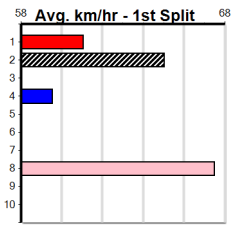

Warragul

AUSTRALIAN QUALITY PET FOODS

Distance: 400m, Race Type: Maiden, Total Prizemoney: $2,405
1st: $1,600, 2nd: $460, 3rd: $230, 4th: $115

1
6:43PM
(VIC time)

SUPERB (2) showed good early burn when placed on debut and he will be much better for the run.
MIDNIGHT SWITCH (8) was handily placed here three runs back and he will be on the pace throughout. FEARLESS GIRL (5) has claims

Watchdog Tips: **2** **8** **5** **7** **Bet:** **Exacta 2,8/2,5,7,8 ($10 for 166.67%)**

Form Box Weight Dist Track Date Time BON Margin 1st/2nd (Time) PIR Checked Comment W/R Split 1 S/P Grade

1 OCEAN JEWEL [M] *Well down the track on debut, prefer others* **$12.00**

BK B Dec-19 ZAMBORA BROCKIE OCEAN VIEW

Trainer: John Martinovic (Koo Wee Rup)

7th (6) 27.3 400 WGL R2 25-Jan-22 23.78 22.52 16.00LICE COOL KIMMI (22.69) S/56 . . . . 8.86 $13.40 M

Owner(s): BACHELOR CLUB (SYN), P Martinovic, J Martinovic, J Martinovic

Winning Boxes							
1	2	3	4	5	6	7	8
Prize							
Best							
Starts							
Trk/Dst							
APM							

2 SUPERB (NSW)[M] *Led for a long way on debut, hard to reel in* **$2.20**

BEF D Mar-20 FERNANDO BALE FLYRITE

Trainer: Garry Selkrig (Devon Meadows)

3rd (5) 34.0 460 WGL R3 25-Jan-22 26.45 25.52 0.25LBRANDEEN JERRY (26.44) M/112 C5 . . . . 6.59 $1.60 M

Owner(s): M Scholes

Winning Boxes							
1	2	3	4	5	6	7	8
Prize							
Best							
Starts							
Trk/Dst							
APM							

3 *** VACANT BOX ***

Trainer:

Owner(s):

Winning Boxes							
1	2	3	4	5	6	7	8
Prize							
Best							
Starts							
Trk/Dst							
APM							

4 MT. VIEW LADY [M] *Made little impact on debut, needs more time* **$21.00**

F B Mar-20 BARCIA BALE LADY CHARLOTTE

Trainer: Trevor Whitford (Willow Grove)

7th (6) 27.3 400 WGL R1 25-Jan-22 24.38 22.52 25.00REAL MICKOY (22.70) M/88 C5 . . . . 8.99 $35.70 M

Owner(s): T Whitford

Winning Boxes							
1	2	3	4	5	6	7	8
Prize							
Best							
Starts							
Trk/Dst							
APM							

5 FEARLESS GIRL [M] *Member of a handy litter, can threaten* **$6.00**

BK B Feb-20 MY REDEEMER EN COCKATOO

Trainer: William Bickerton (Tooradin)

Owner(s): W Bickerton

Winning Boxes							
1	2	3	4	5	6	7	8
Prize							
Best							
Starts							
Trk/Dst							
APM							

6 *** VACANT BOX ***

Trainer:

Owner(s):

Winning Boxes							
1	2	3	4	5	6	7	8
Prize							
Best							
Starts							
Trk/Dst							
APM							

7 POPYRIN [M] *Dam produced the speedy Go Saints Go* **$4.80**

BK D Feb-20 MOREIRA POPPY PETE

Trainer: Ian Brown (Loch)

Owner(s): I Brown

Winning Boxes							
1	2	3	4	5	6	7	8
Prize							
Best							
Starts							
Trk/Dst							
APM							

8 MIDNIGHT SWITCH [M] **** SCRATCHED **** **$3.60**

BK D Jul-19 MEPUNGA BLAZER SANDY MONELLI

Trainer: Dermott Prout (Stratford)

2nd (6) 29.2 400 WGL R3 30-Dec-21 22.93 22.78 1.25LDAINTREE LAD (22.85) Q/11 . . . . 8.27 $4.90 T3-M

4th (4) 29.0 400 WGL R2 06-Jan-22 23.23 22.56 4.00LESTABLISHMENT (22.95) M/23 C2 SW . . 8.52 $3.20 M

4th (4) 29.2 400 WGL R2 18-Jan-22 23.20 22.38 10.00LWHARFIE (22.50) Q/23 C1 . . . . 8.39 $6.80 M

6th (1) 29.5 400 WGL R2 28-Jan-22 23.53 22.47 4.25LRAZZLE DAZZLE (23.24) Q/11 C1 . . . . 8.42 $5.30 M

Owner(s): D Prout

Winning Boxes							
1	2	3	4	5	6	7	8
Prize							
Best							
Starts							
Trk/Dst							
APM							

9 *** NO RESERVE ***

Trainer:

Owner(s):

Winning Boxes							
1	2	3	4	5	6	7	8
Prize							
Best							
Starts							
Trk/Dst							
APM							

10 *** NO RESERVE ***

Trainer:

Owner(s):

Winning Boxes							
1	2	3	4	5	6	7	8
Prize							
Best							
Starts							
Trk/Dst							
APM