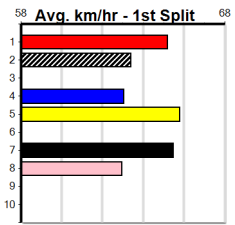

12
10:24PM
(VIC time)

DOWNLOAD THE WATCHDOG APP HT2

Distance: 460m, Race Type: Grade 5 Heat, Total Prizemoney: $2,780
1st: $1,850, 2nd: $530, 3rd: $265, 4th: $135

Watchdog Tips: **1** **7** **4** **5** **Bet:** **Trifecta 1/4,5,7/2,4,5,7 ($10 - 111.11%)**