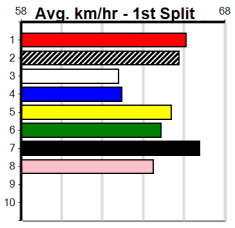

7
8:45PM
(VIC time)

THE BARN BAR DAMSELS DASH (1-4 WIN)

Distance: 400m, Race Type: Restricted Win, Total Prizemoney: $2,780
1st: $1,850, 2nd: $530, 3rd: $265, 4th: $135

Watchdog Tips: **1** **7** **2** **4** **Bet:** Trifecta 1,7/1,2,4,7/1,2,4,5,6,7 ($10 - 41.67%)

1 NEESA GIBLET [5] *Resuming, good engine when fit, should fire*
BD B Nov-19 WORM BURNER **DYNA GERDA** **$3.60**
Trainer: Dennis Langley (Tooradin)
4th (4) 27.8 400 WGL R6 22-Nov-21 23.28 22.72 6.50LPRINCESS LACE (22.86) M/56 C1 . . . 8.71 $8.20 T3-5
7th (7) 27.7 400 GEL R6 27-Nov-21 23.28 22.56 11.00YELLOW AND BLACK (22.56) S/88 C5 . . . 8.71 $27.30 T3-5
1st (2) 27.4 400 WGL R5 02-Dec-21 22.56 22.49 0.25LSAINT PHOENIX (22.57) M/22 . . . SW 8.40 $20.40 T3-5
5th (7) 27.4 400 WGL R10 14-Dec-21 23.19 22.47 8.50LFARGO (22.62) M/75 C5 . . . 8.65 $12.20 5
Owner(s): L Langley

Winning Boxes							
1	2	3	4	5	6	7	8
1						1	2
Prize	$6,750.00						
Best	22.56						
Starts	25-4-4-4						
Trk/Dst	3-1-0-0						
APM	$3502						

2 RAW PANIC [5] *Has the speed to cross and lead, big threat*
BK B Mar-19 RAW ABILITY **PANIC STATION** **$9.00**
Trainer: Heather Collins (Pearcedale)
7th (1) 25.9 400 WGL R3 11-Jan-22 23.99 22.39 16.00LASTON JIVE (22.88) M/56 C5 . . . 8.89 $3.60 X67
1st (1) 25.8 400 WGL R3 18-Jan-22 23.08 22.38 2.50LASTON JAZZ (23.25) M/21 . . . . . 8.50 $4.50 X67
5th (4) 25.6 400 WGL R11 25-Jan-22 23.12 22.52 8.00LKEY EVIDENCE (22.59) M/55 C4 . . . . . 8.65 $27.50 5
4th (4) 25.3 400 WGL R12 28-Jan-22 23.33 22.47 6.00LSHES EXQUISITE (22.92) M/33 C1 . . . . . 8.65 $21.70 5
Owner(s): S Kyriacopoulos

Winning Boxes							
1	2	3	4	5	6	7	8
2				1			
Prize	$6,415.00						
Best	23.08						
Starts	14-3-1-1						
Trk/Dst	4-1-0-0						
APM	$5372						

3 BELLA'S NIGHT [6] *Returning from injury, may need a run or two*
RF B Apr-19 BARCIA BALE **GALESTER HOOK** **$14.00**
Trainer: Kenneth Buxton (Clyde)
5th (6) 28.6 400 WGL R10 04-Dec-21 23.62 22.43 11.00LJOHNNY COLLAR (22.86) M/55 C4 . . W 8.81 $41.10 X67
7th (3) 28.7 440 SLE R3 19-Dec-21 25.80 24.77 13.00LMY NEO (24.95) M/876 C1 . . . . . 5.54 $107.80 RWH
7th (6) 28.7 400 WGL R4 23-Dec-21 23.69 22.54 7.50LDEVON LASS (23.18) M/87 C4 . . . . . 8.89 $10.50 T3-6
3rd (4) 28.5 400 WGL R3 02-Jan-22 23.03 22.10 5.00LLITTLE KIT (22.69) M/33 . . V28 . . 8.53 $70.10 RW
Owner(s): L Castrogiovanni

Winning Boxes							
1	2	3	4	5	6	7	8
					1		1
Prize	$2,280.00						
Best	NBT						
Starts	20-2-2-4						
Trk/Dst	3-0-0-1						
APM	$668						

4 ASTON MARLEY [5] *Good record here, terrific muster, keep safe*
BK B May-19 ASTON DEE BEE **ASTON COCO** **$4.80**
Trainer: Heather Collins (Pearcedale)
1st (1) 27.3 520 CRN R5 05-Jan-22 30.83 30.36 0.75LWILLOW'S HAND (30.87) M/1131 . . . . . 5.61 $4.30 RW
5th (5) 27.7 460 WGL R5 11-Jan-22 26.76 25.93 7.50LSCORE REVIEW (26.25) M/555 C8 . . . . . 6.80 $10.30 RW
5th (5) 27.5 460 WGL R8 18-Jan-22 26.30 25.60 11.00LBIG FONZIE (25.60) Q/276 C7 . . . . . 6.64 $36.80 RW
3rd (6) 27.5 460 WGL R11 28-Jan-22 26.72 25.99 10.00LMUSSA JACK (26.02) S/555 C4 . . . . . 6.85 $24.20 5
Owner(s): R Borda

Winning Boxes							
1	2	3	4	5	6	7	8
1			1				
Prize	$8,460.00						
Best	22.87						
Starts	29-3-5-7						
Trk/Dst	12-2-1-3						
APM	$5002