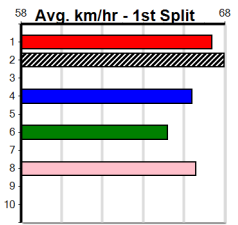

TAB - LONG MAY WE PLAY

Distance: 400m, Race Type: Free For All, Total Prizemoney: $3,185
1st: $2,100, 2nd: $620, 3rd: $310, 4th: $155

9

9:25PM

(VIC time)

COOLANT (2) beat a good line-up here last week and he should prove hard to hold out again.
PARTY DOLL (1) is racing with confidence and she can lead for a long way. ASTON ROSA (8) has a good record here.

Watchdog Tips: **2** **1** **8** **6** **Bet:** **Trifecta 2/1/6,8 ($10 - 500%)**