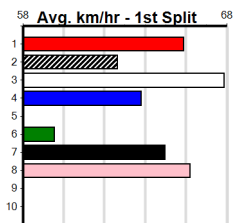

Shepparton

RAW ABILITY @ STUD

385 Metres

Grade 5 T3

9

10:40AM

(VIC time)

CHEBIKA OASIS (8) likes to scout wide in his races and he has done his best racing here to date.
LEKTRA SWING (1) owns a speedy 21.95 PB here and she will be on the pace from the outset.
KING BROWN (6) can charge to the line.

1st $1000
2nd $290
3rd $145

Watchdog Tips: **8** **1** **6** **3** **Bet:** **Exacta 1,8/1,3,6,8 ($10 for 166.67%)**

Form	Box	Weight	Dist	Track	Date	Time	BON	Margin	1st/2nd (Time)	PIR	Checked	Comment	W/R	Split 1	S/P	Grade	Winning Boxes							
1 LEKTRA SWING [5]																	Winnings $3.40							
<i>Handy PB here, drawn to lead, clear danger</i>																	<table border="1"> <tr><td>1</td><td>2</td><td>3</td><td>4</td><td>5</td><td>6</td><td>7</td><td>8</td></tr> <tr><td>2</td><td>1</td><td>1</td><td>4</td><td>2</td><td>1</td><td>1</td><td>3</td></tr> <tr><td>Prize</td><td colspan="7"></td><td>$20,627.14</td></tr> <tr><td>Best</td><td colspan="7"></td><td>21.95</td></tr> <tr><td>Starts</td><td colspan="7"></td><td>66-15-5-4</td></tr> <tr><td>Trk/Dst</td><td colspan="7"></td><td>20-3-3-1</td></tr> <tr><td>APM</td><td colspan="7"></td><td>$1882</td></tr> </table>							
BK B Feb-17 FABREGAS LEKTRA STROKE Trainer: Richard Anchen (Nagambie) 5th (4) 30.3 385 SHP R5 25-Feb-21 22.67 21.91 9.00LCHEBIKA OASIS (22.05) M/44 C4 . . 8.53 $8.30 X45 2nd (6) 29.8 300 HVL R5 23-Mar-21 17.00 16.46 3.25LJAIMANDY JESTER (16.79) M/1 . . 3.96 $7.30 VET 4th (1) 29.3 300 HVL R3 29-Jun-21 17.31 16.75 4.50LSPEEDY SPYRO (16.99) M/3 C1 . . 4.05 $3.40 VET 4th (2) 29.3 300 HVL R12 13-Jul-21 17.23 16.41 5.50LLAYBACK CRUISER (16.86) M/4 C1 . . 4.01 $21.20 VET Owner(s): Roller Coaster Racing - LEKTRA SWING (SYN), C Arthur, M Latham, R Gooch																								
2 KAMARI (NSW)[5]																	Winnings $8.00							
<i>Not the worst, has early speed, place claims</i>																	<table border="1"> <tr><td>1</td><td>2</td><td>3</td><td>4</td><td>5</td><td>6</td><td>7</td><td>8</td></tr> <tr><td>2</td><td></td><td>1</td><td></td><td>1</td><td></td><td>2</td><td></td></tr> <tr><td>Prize</td><td colspan="7"></td><td>$9,407.50</td></tr> <tr><td>Best</td><td colspan="7"></td><td>22.20</td></tr> <tr><td>Starts</td><td colspan="7"></td><td>50-6-7-7</td></tr> <tr><td>Trk/Dst</td><td colspan="7"></td><td>11-1-2-3</td></tr> <tr><td>APM</td><td colspan="7"></td><td>$1929</td></tr> </table>							
BK B Feb-18 SULZANTI MRS GRACE Trainer: Justin Perkins (Romsey) 7th (2) 28.0 390 BAL R9 19-Jun-21 23.16 22.48 10.00LFOR THE THRILL (22.48) Q/77 C5 . . 8.82 $10.90 5 5th (1) 27.7 385 SHP R11 24-Jun-21 22.46 21.89 3.5LMR. DAVER (22.23) M/65 C1 . . 8.54 $16.90 5 4th (1) 27.8 300 HVL R12 09-Jul-21 17.32 16.97 1.25LSCENIC WARRIOR (17.25) M/1 . . 3.93 $12.90 T3-5 2nd (2) 27.9 311 CRN R8 17-Jul-21 18.33 17.84 7.00MLCLINDEN (17.84) M/43 C4 . . 10.23 $15.00 5 Owner(s): M Hindmarsh																								
3 HOT TZARINA [5]																	Winnings $10.00							
<i>Better for the run here last week, must respect</i>																	<table border="1"> <tr><td>1</td><td>2</td><td>3</td><td>4</td><td>5</td><td>6</td><td>7</td><td>8</td></tr> <tr><td></td><td></td><td>1</td><td></td><td></td><td>1</td><td>1</td><td></td></tr> <tr><td>Prize</td><td colspan="7"></td><td>$3,045.00</td></tr> <tr><td>Best</td><td colspan="7"></td><td>NBT</td></tr> <tr><td>Starts</td><td colspan="7"></td><td>17-3-2-0</td></tr> <tr><td>Trk/Dst</td><td colspan="7"></td><td>1-0-0-0</td></tr> <tr><td>APM</td><td colspan="7"></td><td>$1780</td></tr> </table>							
BK B Apr-19 HOT GRILLE TZAR NORMA Trainer: Daniel Boots (Merrigum) 6th (3) 28.4 300 HVL R11 13-Jun-21 17.00 16.51 4.50LSAGACIOUS (16.70) M/4 C2 . . 3.92 $34.00 SH 4th (1) 28.3 350 HVL R9 28-Jun-21 19.64 19.18 7.00LAUBAMEYANG (19.18) M/5 C1 V0 W 6.72 $75.00 5H 6th (4) 27.5 385 SHP R4 12-Jul-21 22.70 21.57 8.50LPERFECT GODDESS (22.14) M/87 C4 . . 8.83 $22.80 5 6th (1) 27.4 425 BEN R12 21-Jul-21 25.25 24.17 10.00LMY MASCARA (24.58) M/226 C4 V3 . 6.74 $4.80 T3-5 Owner(s): J McCallum																								
4 RED HOT LADY [5]																	Winnings $7.50							
<i>Needs to cross and lead clearly, place preferred</i>																	<table border="1"> <tr><td>1</td><td>2</td><td>3</td><td>4</td><td>5</td><td>6</td><td>7</td><td>8</td></tr> <tr><td>2</td><td>1</td><td>1</td><td>1</td><td></td><td>1</td><td></td><td>1</td></tr> <tr><td>Prize</td><td colspan="7"></td><td>$5,900.00</td></tr> <tr><td>Best</td><td colspan="7"></td><td>NBT</td></tr> <tr><td>Starts</td><td colspan="7"></td><td>28-6-2-2</td></tr> <tr><td>Trk/Dst</td><td colspan="7"></td><td>2-0-0-1</td></tr> <tr><td>APM</td><td colspan="7"></td><td>$1670</td></tr> </table>