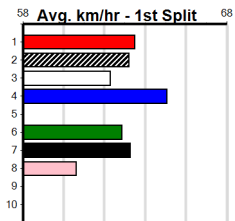

MEATBALL SOUP (4) has a top record here and he can burn them off soon after box rise. IRWIN BALE (3) has been luckless since his Ballarat win and he can make amends. DUNDA'S HOUDINI (8) is never too far away this track and trip.

1st $1000
2nd $290
3rd $145

Watchdog Tips:

4 3 8 1

Bet:

Box Quinella 1,3,4,8 ($10 for 166.67%)

Main table containing race details for 10 races, including race numbers, names, trainers, owners, and winning boxes.