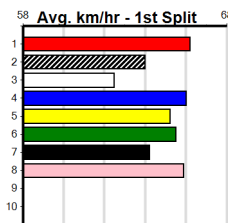

6
9:52AM
(VIC time)

GRAWLIX (6) will find this easier than his most recent racing and he has the pace to make every post a winner. TICKSTER CABANG (8) recorded her handy 25.52 PB here from this draw and she will be on the pace throughout. BLACKJACK COUGAR (1) has claims

1st $1000
2nd $290
3rd $145

Watchdog Tips: **6** **8** **1** **3** **Best:** **Box Quinella 1,3,6,8 ($10 for 166.67%)**

Table with columns: Form, Box, Weight, Dist, Track, Date, Time, BON, Margin, 1st/2nd (Time), PIR, Checked, Comment, W/R, Split 1, S/P, Grade. Rows include: 1 BLACKJACK COUGAR (NSW)[5], 2 CORNHILL REBEL [5], 3 STAR OF JASMINE [5], 4 SWARM [5], 5 PRINCE CODY [5], 6 GRAWLIX [5], 7 FLYING MISS [5], 8 TRICKSTER CABANG [5], 9 *** NO RESERVE ***, 10 *** NO RESERVE ***. Each row includes race details, horse names, odds, and winning boxes.