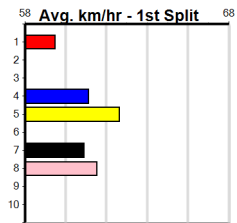

Suggested Quaddie:

- 1st Leg: 1,4,8 2nd Leg: 1,3,6,8
- 3rd Leg: 1,3,4,8 4th Leg: 7
- Cost: \$50 for 104.17%

Download Now
The NEW WATCHDOG

Mobile Form Guide

Average Winning Time:

Distance	Grade	Avg. Time
385m	Tier 3 - Restricted Win	22.18
385m	Grade 5 T3	22.19
385m	Tier 3 - Grade 7	22.24
385m	Tier 3 - Maiden	22.34
450m	Grade 5 T3	25.70
450m	Tier 3 - Restricted Win	25.72

Track Record:

Distance	Time	Greyhound	Date Set
385m	21.311	FERDINAND BOY	05-Jul-21
450m	24.752	FERDINAND BOY	20-Mar-21
650m	36.878	MANILA KNIGHT	09-Nov-20

Shepparton

ELITE COLLARS & LEADS

385 Metres

Tier 3 - Maiden