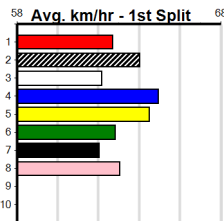

Shepparton

8
10:23AM

(VIC time)

RICH RIVER GOLF CLUB

450 Metres

Grade 5 T3

CHING CHING (7) is ideally drawn out wide and he has won here previously in a sizzling 25.31.
RESURRECTION (6) is better than his past few runs suggest.