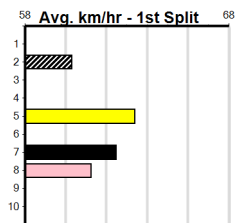

Shepparton

BYERS ELECTRICAL

385 Metres

Tier 3 - Maiden

2

8:52AM

(VIC time)

BAD BOY VEGAS (1) has been solidly placed in his two runs to date and he is drawn to make every post a winner. SPANISH PASO (5) has been placed in eight of 12 here and he will pour the pressure on throughout. RIVAL WIGGY (8) can run a cheeky race

1st $1000
2nd $290
3rd $145

Watchdog Tips: **1** **5** **8** **7** **Bet:** **Trifecta 1/5,7,8/5,7,8 ($10 - 166.67%)**

Form	Box	Weight	Dist	Track	Date	Time	BON	Margin	1st/2nd (Time)	PIR	Checked	Comment	W/R	Split 1	S/P	Grade	Winning Boxes							
1 BAD BOY VEGAS [M]																	Winning Boxes							
<i>Solidly placed in his two runs to date, looks good</i>																	1 2 3 4 5 6 7 8							
BE D Jan-18 STAGGER BLACK VEGAS $1.90																	Prize Best Starts Trk/Dst APM							
Trainer: Brenda Kinder (Girgarre)																	$345.00 NBT 2-0-0-2 2-0-0-2 $345							
3rd (7) 29.2 385 SHP R2 08-Jul-21 22.40 21.80 4.25LTWILIGHT LIMIT (22.12) M/22 . . . 8.44 $18.10 M																								
3rd (4) 29.3 385 SHP R1 19-Jul-21 22.46 21.51 2.00LWHERE'S THE BEES (22.32) M/22 . . . 8.47 $16.70 M																								
Owner(s): B Kinder																								
2 AVIANA BALE (NSW)[M]																	Winning Boxes							
<i>Steady to date, lacks early speed, tested</i>																	1 2 3 4 5 6 7 8							
BK B Oct-19 JARVIS BALE ALERA BALE $12.00																	Prize Best Starts Trk/Dst APM							
Trainer: Luke Harris (Somerville)																	$305.00 NBT 8-0-0-1 1-0-0-0 $305							
5th (7) 25.8 300 HVL R1 09-Jul-21 17.84 16.97 8.00LBIG FLATTY (17.31) M/5 C1 . . 4.07 $12.30 T3-M																	ENG CRN 2021-07-26							
5th (7) 25.3 390 WBL R2 12-Jul-21 23.36 22.35 8.00LJOFFA'S MONARO (22.82) M/74 C1 . . 9.40 $45.80 M																								
6th (5) 25.2 385 SHP R1 15-Jul-21 22.93 22.09 8.00LASTON SCEPTER (22.38) M/77 . V0 . 8.78 $20.30 T3-M																								
3rd (4) 25.1 311 CRN R3 17-Jul-21 18.78 17.84 2.25LTIGERS ON FIRE (18.62) M/54 C5 . . 10.48 $7.70 M																								
Owner(s): L Harris																								
3 *** VACANT BOX ***																	Winning Boxes							
Trainer: Owner(s):																								
4 BIG VADER [M]																	Winning Boxes							
<i>Well beaten in all four runs, prefer to watch</i>																	1 2 3 4 5 6 7 8							
BK B Feb-18 HIGH EARNER CHARLOTTE GRACE $10.00																	Prize Best Starts Trk/Dst APM							
Trainer: Neil Mason (Euroa)																	$0.00 NBT 4-0-0-0 2-0-0-0 $0							
8th (3) 23.6 385 SHP R2 01-Mar-21 24.05 21.79 21.00LYOHAN BALE (22.62) M/88 C8 V5 . 8.77 $10.40 M																								
8th (2) 23.2 300 HVL R1 16-Mar-21 17.85 16.56 6.50LPERFECT GODDESS (17.41) M/7 . . . 4.18 $57.20 M																								
7th (2) 23.3 300 HVL R3 26-Mar-21 17.80 16.64 9.00LHOT TZARINA (17.20) S/7 C4 . . 4.18 $25.00 T3-M																								
6th (8) 23.9 385 SHP R1 29-Apr-21 23.16 21.85 12.00LIMAGINE INN (22.38) S/66 . V0 . 8.65 $47.80 T3-M																								
Owner(s): N Mason																								
5 SPANISH PASO [M]																	Winning Boxes							
<i>Placed in eight of 12 to date, danger if steps</i>																	1 2 3 4 5 6 7 8							
BK D Jan-18 BARCIA BALE RUFF CUT DIAMOND $3.60																	Prize Best Starts Trk/Dst APM							
Trainer: Arron Roche (Merrigum)																	$2,500.00 NBT 16-0-5-5 12-0-5-3 $992							
2nd (3) 31.6 385 SHP R2 10-May-21 22.47 21.73 2.25LST. MARYS PANDA (22.32) M/22 C5 . . 8.31 $8.70 M																								
2nd (2) 32.0 385 SHP R1 22-May-21 22.35 22.12 1.25LSHORT DEUCE (22.28) M/22 C4 . . 8.46 $2.30 M																								
5th (3) 32.3 385 SHP R3 03-Jun-21 22.91 22.25 6.00LSONNY CABANG (22.49) M/65 C2 . . 8.80 $4.50 T3-M																								
6th (7) 31.5 385 SHP R1 08-Jul-21 22.83 21.80 11.00LDIMES AMBITION (22.07) M/87 C1 . . 8.79 $7.70 M																								
Owner(s): A Roche																								
6 *** VACANT BOX ***																	Winning Boxes							
Trainer: Owner(s):