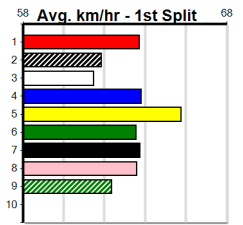

ZIPPING CELESTE (8) is ideally drawn out wide and she should be able to burn them off at the bend. JOYOUS MOMENT (1) is better than her past few runs and she will be on the pace throughout. MISS TICKLE (5) has solid claims