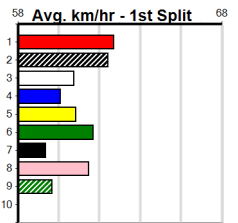

HANRAHAN PLUMBING

425 Metres

Tier 3 - Grade 7

2

9:12AM

(VIC time)

HUNTLY FLYER (1) has raced well here in recent weeks and he is drawn to make every post a winner. STELLA'S MEMORY (8) was far from disgraced at Ballarat and she will get plenty of room early on. GLOBAL JEWEL (7) has claims.

1st $1000
2nd $290
3rd $145

Watchdog Tips: **1** **8** **7** **6** **Bet:** **Exacta 1/6,7,8 ($10 for 333.33%)**

Form	Box	Weight	Dist	Track	Date	Time	BON	Margin	1st/2nd (Time)	PIR	Checked	Comment	W/R	Split 1	S/P	Grade	
1 HUNTLY FLYER [7] <i>Racing well, can hold the lead, looks good</i>																	
BD	D	Oct-19 KINLOCH BRAE					INTER LUCY					$2.60		<table border="1"> <thead><tr><th colspan="8">Winning Boxes</th></tr><tr><th>1</th><th>2</th><th>3</th><th>4</th><th>5</th><th>6</th><th>7</th><th>8</th></tr></thead> <tbody> <tr><td>1</td><td></td><td></td><td></td><td></td><td></td><td></td><td></td></tr> <tr><td>Prize</td><td colspan="7">$3,745.00</td><td></td></tr> <tr><td>Best</td><td colspan="7">NBT</td><td></td></tr> <tr><td>Starts</td><td colspan="7">23-1-7-4</td><td></td></tr> <tr><td>Trk/Dst</td><td colspan="7">5-0-2-1</td><td></td></tr> <tr><td>APM</td><td colspan="7">$2210</td><td></td></tr> </tbody> </table>			
Trainer: Jordan Formosa (Heathcote)																	
6th	(4)	34.6	425	BEN	R3	23-Aug-21	24.92	23.72	9.50	LELAR BEE MERCURY (24.27)	M/466	C6	.	.	6.74	$25.70 X67	
2nd	(4)	34.7	425	BEN	R3	27-Aug-21	24.31	23.86	1.25	REIKO BARTY (24.22)	M/112	C1	.	.	6.70	$22.10 T3-7	
2nd	(8)	34.6	425	BEN	R3	03-Sep-21	24.32	24.03	3.75	LODGE CRACKER (24.06)	M/222	.	.	.	6.72	$23.90 7	
3rd	(2)	34.4	425	BEN	R5	08-Sep-21	24.22	23.83	2.75	LHE'S A GEEZER (24.03)	M/323	.	.	.	6.66	$6.50 SH	
Owner(s): J Formosa																	
2 BOOM BUSTER [7] <i>Beaten in all three runs here, prefer others</i>																	
BK	D	Feb-19 ASTON DEE BEE					VELOSO					$14.00		<table border="1"> <thead><tr><th colspan="8">Winning Boxes</th></tr><tr><th>1</th><th>2</th><th>3</th><th>4</th><th>5</th><th>6</th><th>7</th><th>8</th></tr></thead> <tbody> <tr><td>1</td><td></td><td></td><td></td><td></td><td></td><td></td><td></td></tr> <tr><td>Prize</td><td colspan="7">$4,405.00</td><td></td></tr> <tr><td>Best</td><td colspan="7">NBT</td><td></td></tr> <tr><td>Starts</td><td colspan="7">26-1-2-4</td><td></td></tr> <tr><td>Trk/Dst</td><td colspan="7">3-0-0-0</td><td></td></tr> <tr><td>APM</td><td colspan="7">$1816</td><td></td></tr> </tbody> </table>			
Trainer: Lournay Malcolm (Durham Ox)																	
5th	(8)	32.6	425	BEN	R4	07-Aug-21	25.11	24.27	9.50	LINNOCENT GEM (24.48)	M/466	.	.	.	6.83	$6.30 T3-RW	
7th	(1)	32.9	385	SHP	R5	19-Aug-21	22.90	22.07	8.50	LALINTA'S GIFT (22.32)	M/58	C4	.	.	8.62	$9.80 7	
6th	(2)	32.8	410	HOR	R3	24-Aug-21	24.73	23.09	5.00	LERTUGRUL BEY (24.38)	M/66	C8	.	.	11.27	$28.40 7	
4th	(2)	32.9	385	SHP	R4	04-Sep-21	22.61	22.10	4.25	LPARASITE (22.33)	M/45	.	SW	.	8.40	$3.00 X67	
Owner(s): L Malcolm																	
3 MASANI BALE (NSW)[7] <i>Improved effort to score at Cranbourne, place</i>																	
BK	B	Jun-19 DAVID BALE					DYNA ZESTY					$6.50		<table border="1"> <thead><tr><th colspan="8">Winning Boxes</th></tr><tr><th>1</th><th>2</th><th>3</th><th>4</th><th>5</th><th>6</th><th>7</th><th>8</th></tr></thead> <tbody> <tr><td>1</td><td></td><td></td><td></td><td></td><td></td><td></td><td></td></tr> <tr><td>Prize</td><td colspan="7">$2,415.00</td><td></td></tr> <tr><td>Best</td><td colspan="7">FSH</td><td></td></tr> <tr><td>Starts</td><td colspan="7">14-1-2-3</td><td></td></tr> <tr><td>Trk/Dst</td><td colspan="7">0-0-0-0</td><td></td></tr> <tr><td>APM</td><td colspan="7">$1849</td><td></td></tr> </tbody> </table>			
Trainer: Tammy Kennedy - harris (Somerville)																	
7th	(8)	27.1	485	HOR	R2	29-Jun-21	29.21	27.32	22.00	LARK HEALY (27.74)	M/688	C6	.	.	6.94	$3.10 M	
6th	(1)	26.9	460	GEL	R1	02-Jul-21	26.97	25.72	8.50	LTHREE BEARS (26.40)	S/566	C8	.	.	7.04	$3.30 M	
6th	(6)	26.7	400	WGL	R1	02-Sep-21	23.45	22.38	14.00	L MAGICAL MAVIS (22.49)	S/66	C8	.	.	8.76	$7.50 M	
1st	(2)	27.0	311	CRN	R3	06-Sep-21	18.19	17.85	1.25	LREVVED UP SAL (18.26)	M/32	C1	SW	.	10.02	$1.80 T3-M	
Owner(s): L Harris																	
4 MOIRA ROSE [7] <i>Steady PB here, draw is a worry, tested</i>																	
BE	B	May-19 MATT'S ENTITY					PAMELA ROCKS					$16.00		<table border="1"> <thead><tr><th colspan="8">Winning Boxes</th></tr><tr><th>1</th><th>2</th><th>3</th><th>4</th><th>5</th><th>6</th><th>7</th><th>8</th></tr></thead> <tbody> <tr><td>1</td><td></td><td></td><td></td><td></td><td></td><td></td><td></td></tr> <tr><td>Prize</td><td colspan="7">$1,845.00</td><td></td></tr> <tr><td>Best</td><td colspan="7">25.02</td><td></td></tr> <tr><td>Starts</td><td colspan="7">11-1-2-2</td><td></td></tr> <tr><td>Trk/Dst</td><td colspan="7">7-1-0-1</td><td></td></tr> <tr><td>APM</td><td colspan="7">$1652</td><td></td></tr> </tbody> </table>			
Trainer: Lloyd Fitzgerald (Woodvale)																	
4th	(4)	32.6	425	BEN	R2	18-Aug-21	24.69	24.11	5.00	LBLACKPOOL HOMER (24.35)	M/334	C1	.	.	6.76	$6.50 T3-M