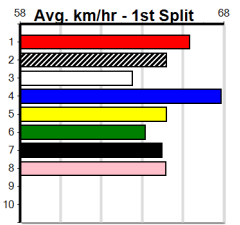

3BA/POWER FM

450 Metres

Grade 5

6

8:32PM

(VIC time)

SPITFIRE STRIKER (7) has turned in some impressive performances of late and he should be able to light them up mid race. SPRING CANDICE (4) has been racing well around Horsham and she will be on the pace throughout. SAINT MAC (2) has claims

1st $1650
2nd $475
3rd $235

Watchdog Tips: **7** **4** **2** **8** **Bet:** **Trifecta 4,7/2,4,7,8/2,3,4,5,7,8 ($10 - 41.67%)**

Form	Box	Weight	Dist	Track	Date	Time	BON	Margin	1st/2nd (Time)	PIR	Checked	Comment	W/R	Split 1	S/P	Grade	
1	ESMAY [5]	<i>Capable but can move wide, may find bother</i>															
BK	B	Mar-18	BARCIA BALE	SHARNICA													$8.00
Trainer: Mark Roberts (Terang)																	
2nd (1)	28.7	450	WBL	R7	05-Aug-21	25.73	25.07	1.00	LATTITUDE (25.67)	M/222	.	.	.	6.72	$3.60	5	
2nd (5)	28.7	450	WBL	R7	12-Aug-21	25.71	25.29	2.00	ZIMMER BALE (25.58)	M/222	C4	.	.	6.70	$33.40	X45	
4th (1)	29.0	485	HOR	R7	24-Aug-21	27.84	26.95	7.50	ZIPPING VERNON (27.34)	M/234	.	.	.	6.50	$14.10	X45	
6th (3)	29.0	450	BAL	R7	29-Aug-21	25.91	25.48	6.50	LSADIKI BALE (25.48)	M/666	C1	.	.	6.69	$8.20	5	
Owner(s): R Atkins																	
2	SAINT MAC [5]	<i>Hit or miss early but has the talent, can threaten</i>															
BK	D	Apr-19	BARCIA BALE	MISS LAVA													$7.50
Trainer: Peter Byrne (Koroit)																	
6th (2)	33.0	390	WBL	R10	05-Aug-21	22.49	22.02	7.00	TAN STAR (22.02)	M/77	C4	.	.	8.99	$16.80	5	
4th (2)	32.8	410	HOR	R5	13-Aug-21	23.55	23.33	3.25	LINVICTUS CALEB (23.33)	M/77	C1	.	.	10.76	$4.50	5	
3rd (8)	33.5	450	WBL	R4	19-Aug-21	25.62	25.21	1.5	LABALONE FOZZ (25.53)	M/234	C1	.	.	6.64	$11.10	X34	
6th (2)	33.0	450	WBL	R4	26-Aug-21	25.49	24.98	7.50	ROCKET BOY (24.98)	M/566	C4	.	.	6.72	$19.00	FFA	
Owner(s): P Byrne																	
3	SPEARHEAD [5]	<i>Strong type but prefer out wide, place best</i>															
BE	D	May-17	BARCIA BALE	MEPUNGA MIA													$4.60
Trainer: Stephen Bruce (Warrnambool)																	
5th (3)	35.1	450	BAL	R8	28-Jul-21	25.88	25.24	6.50	LINTERROGATE (25.44)	M/675	C4	.	.	6.74	$45.60	X45	
4th (4)	35.1	450	BAL	R4	04-Aug-21	25.66	25.12	1.75	LEIGHT BALL (25.55)	S/455	C1	.	.	6.75	$3.50	VET	
4th (4)	35.1	545	BAL	R6	11-Aug-21	31.91	31.06	3.75	LDUSTY LYN (31.65)	M/5433	C4	.	.	7.07	$2.10	S	
2nd (4)	34.6	450	BAL	R7	27-Aug-21	25.49	25.20	0.50	LCRACKERJACK PHIL (25.45)	M/321	.	.	.	6.61	$5.50	5	
Owner(s): C Smith																	
4	SPRING CANDICE (SA)[5]	<i>Impressive Horsham form, can cross early, danger</i>															
BK	B	Mar-19	FERNANDO BALE	SPRING BLOOM													$4.20
Trainer: Mark Delbridge (Balliang)																	
1st (1)	26.9	410	HOR	R9	10-Aug-21	23.32	22.82	0.75	LSUGAR SHANE (23.36)	M/11	.	.	.	10.35	$2.20	X67H	
1st (4)	27.3	410	HOR	R4	17-Aug-21	23.31	23.02	1.75	WEBLEC CRUISER (23.42)	Q/11	.	.	.	10.22	$4.00	X67F	
6th (1)	27.3	450	WBL	R6	26-Aug-21	26.08	24.98	9.50	FERNANDES (25.44)	M/566	C4	.	.	6.66	$4.70	X45	
4th (1)	27.5	410	HOR	R5	31-Aug-21	23.37	23.12	3.75	LKINSON BALE (23.12)	M/22	.	SW	.	10.45	$4.90	RWH	
Owner(s): Roller Coaster Racing - Spring Trick (SYN), C Arthur, M Latham																	
5	INGA OLLIE [5]	<i>Tough draw but is an honest type, place hope</i>															
BK	D	Mar-18	SULZANTI	MISS SHIEKA													$10.00
Trainer: Peter Inguanti (Gnotuk)																	
6th (3)	32.9	410	HOR	R7	27-Jul-21	23.48	23.20	4.00	LMAN ABSCONDED (23.20)	M/65	C1	.	.	10.62	$16.50	5	
2nd (2)	32.7	390	WBL	R12	05-Aug-21	22.27	22.02	1.25	LWAR WIDOW (22.19)	Q/12	.	.	.	8.65	$2.30	5NP	
4th (2)	33.1	450	WBL	R5	12-Aug-21	25.73	25.29	1.5	LFO LAVA (25.63)	M/223	.	.	.	6.69	$3.30	5	
4th (2)	32.7	460	GEL	R8	20-Aug-21	26.40	25.60	5.50	LAUSSIE BUILT (26.03)	M/344	C1	.	.	6.77	$18.20	X45	
Owner(s): P Inguanti																	
6	HIGH ACTION [5]	<i>Better suited to a rails draw, maybe next time</i>															
BK	D	Mar-19	DYNA DOUBLE ONE	IMA LONELY GIRL													$12.00
Trainer: Marcus Lloyd (Anakie)																	
5th (1)	34.7	450	BAL	R6	30-Jun-21	25.62	25.30	2.25	LZAMBORA RICHIE (25.47)	M/765	C1	.	.	6.79	$32.10	RWF	
4th (7)	34.9	525	MEP	R9	07-Jul-21	30.84	29.83	10.00	LPERSIAN GODDESS (30.14)	M/4664	C5	.	.	5.21	$35.60	5H	
2nd (3)	34.5	520	GEL	R6	16-Jul-21	30.19	30.11	1.25	LPERFECT PRODUCT (30.11)	M/632	.	.	.	5.60	$12.20	5H	
7th (8)	34.5	520	GEL	R6	23-Jul-21	32.19	30.25	28.00	LAUSSIE BUILT (30.25)	M/577	C5	V0	.	5.53	$9.40	5F