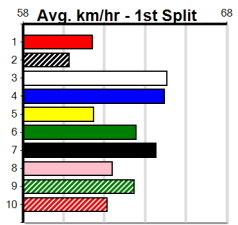

12

390 Metres

Grade 5 No Penalty

10:43PM

(VIC time)

INGA MIA (3) will find this a lot easier than her most recent racing and she may prove too strong in the run home. SPRING BJORN (6) returned to form at Horsham and he can work into the mix mid race. BAD BAILEY (1) has a tremendous record here.

1st $1650
2nd $475
3rd $235

Watchdog Tips: 3 6 1 2 Bet: Win 3

Main table containing race details for 10 races (1-10). Each race entry includes horse name, trainer, jockey, track, date, time, BON, Margin, 1st/2nd (Time), PIR, Checked, Comment, W/R, Split 1, S/P, Grade, and a 'Winning Boxes' summary table.