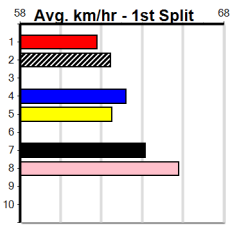

GREYHOUND ADOPTION PROGRAM

545 Metres

Grade 5

4

7:55PM

(VIC time)

COLLINDA BEAST (8) is back to a more suitable distance range and he will be carving out serious time on the arm. DOUBLE TACTIC (2) has a good record here and he will be strong in the run home. YUSSUF BALE (7) can run a big race at odds

1st $1900
2nd $550
3rd $275

Watchdog Tips: **8** **2** **7** **4** **Bet:** **Trifecta 8/2,4,7/2,4,7 ($10 - 166.67%)**

Form	Box	Weight	Dist	Track	Date	Time	BON	Margin	1st/2nd (Time)	PIR	Checked	Comment	W/R	Split 1	S/P	Grade	Winning Boxes									
1 BERKEL BOY [5] <i>Needs to lead, suspect late, prefer to watch</i> $16.00																	<table border="1"> <tr><td>1</td><td>2</td><td>3</td><td>4</td><td>5</td><td>6</td><td>7</td><td>8</td></tr> <tr><td></td><td></td><td></td><td></td><td></td><td></td><td>1</td><td>2</td><td></td><td></td><td></td><td></td><td></td><td></td><td></td><td></td><td></td></tr> <tr><td>Prize</td><td colspan="7"></td><td>$9,990.00</td><td colspan="7"></td></tr> <tr><td>Best</td><td colspan="7"></td><td>NBT</td><td colspan="7"></td></tr> <tr><td>Starts</td><td colspan="7"></td><td>59-3-11-11</td><td colspan="7"></td></tr> <tr><td>Trk/Dst</td><td colspan="7"></td><td>1-0-0-0</td><td colspan="7"></td></tr> <tr><td>APM</td><td colspan="7"></td><td>$3046</td><td colspan="7"></td></tr> </table>									
BK	D	Dec-17 COSMIC CHIEF				PHANTOM REIGN																				
Trainer: John Frewin (Anakie)																										
3rd	(2)	31.0	525	MEP	R10	14-Jul-21	30.72	29.84	2.00	RESURGENCE (30.58)	M/3333	C1	.	.	5.30	$9.90	5NP									
2nd	(7)	30.9	525	MEP	R12	28-Jul-21	30.84	30.26	8.50	LEIGHT BALL (30.26)	M/6664	C9	.	.	5.31	$7.40	5NP									
3rd	(3)	30.6	525	MEP	R6	04-Aug-21	30.50	30.02	5.50	SWEET PETIT (30.13)	M/5665	C4	.	.	5.33	$28.90	5H									
7th	(1)	30.7	545	BAL	R6	11-Aug-21	32.06	31.06	6.00	DUSTY LYN (31.65)	M/7667	C2	.	W	7.21	$8.20	S									
Owner(s): B Harris																										
2 DOUBLE TACTIC [5] <i>Racing well, likes this track and trip, danger</i> $8.00																	<table border="1"> <tr><td>1</td><td>2</td><td>3</td><td>4</td><td>5</td><td>6</td><td>7</td><td>8</td></tr> <tr><td>1</td><td>3</td><td></td><td>2</td><td></td><td></td><td></td><td>5</td><td></td><td></td><td></td><td></td><td></td><td></td><td></td><td></td><td></td></tr> <tr><td>Prize</td><td colspan="7"></td><td>$21,241.43</td><td colspan="7"></td></tr> <tr><td>Best</td><td colspan="7"></td><td>31.12</td><td colspan="7"></td></tr> <tr><td>Starts</td><td colspan="7"></td><td>79-11-11-8</td><td colspan="7"></td></tr> <tr><td>Trk/Dst</td><td colspan="7"></td><td>11-4-0-1</td><td colspan="7"></td></tr> <tr><td>APM</td><td colspan="7"></td><td>$4928</td><td colspan="7"></td></tr> </table>									
BK	D	Dec-17 DYNA DOUBLE ONE				TACTICAL MISS																				
Trainer: Chris Stanton (Clunes)																										
3rd	(2)	36.0	545	BAL	R6	11-Aug-21	31.82	31.06	2.50	DUSTY LYN (31.65)	M/4555	C8	.	.	7.06	$10.10	S									
1st	(4)	36.2	545	BAL	R8	16-Aug-21	31.48	31.48	3.75	LALPINE BLAZE (31.74)	M/3221	C1	.	.	6.90	$7.80	T3-5									
2nd	(7)	36.2	425	BEN	R11	20-Aug-21	24.35	23.88	3.75	WESTSIDE WARRIOR (24.09)	S/843	C5	.	.	6.90	$26.20	5									
5th	(5)	36.2	545	BAL	R5	25-Aug-21	31.75	30.86	4.25	TIGGERLONG GINGA (31.45)	M/5544	C4	.	.	7.02	$5.20	S									
Owner(s): WACHTEL GIBBS (SYN), L Wachtel, B Gibbs																										
3 *** VACANT BOX ***																										
Trainer:																										
Owner(s):																										
4 DISCO RIOT [5] <i>Better than form, can charge late, keep safe</i> $12.00																	<table border="1"> <tr><td>1</td><td>2</td><td>3</td><td>4</td><td>5</td><td>6</td><td>7</td><td>8</td></tr> <tr><td>4</td><td>1</td><td></td><td></td><td>1</td><td>1</td><td></td><td>1</td><td></td><td></td><td></td><td></td><td></td><td></td><td></td><td></td><td></td></tr> <tr><td>Prize</td><td colspan="7"></td><td>$14,390.00</td><td colspan="7"></td></tr> <tr><td>Best</td><td colspan="7"></td><td>30.74</td><td colspan="7"></td></tr> <tr><td>Starts</td><td colspan="7"></td><td>50-8-5-6</td><td colspan="7"></td></tr> <tr><td>Trk/Dst</td><td colspan="7"></td><td>11-2-1-0</td><td colspan="7"></td></tr> <tr><td>APM</td><td colspan="7"></td><td>$2545</td><td colspan="7"></td></tr> </table>									
BK	D	Jan-18 BRETT LEE				READY TO RIOT																				
Trainer: Paul Mathieson (Lethbridge)																										
4th	(7)	32.0	545	BAL	R8	07-Jul-21	31.14	30.76	2.50	LARATUZA BALE (30.98)	M/2222	C1	.	.	6.85	$22.50	5H									
6th	(2)	32.0	545	BAL	R8	14-Jul-21	31.39	30.80	9.00	LUNTAPPED (30.80)	M/5666	C5	.	.	6.99	$67.40	5F