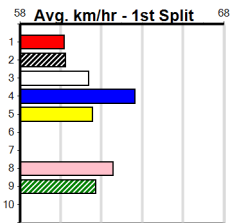

EUREKA CONCRETE

390 Metres

Maiden

2

7:20PM

(VIC time)

MADAM EVIE (8) showed good early speed when placed on debut and she is drawn to get all the breaks tonight. DRAGON SLAYER (2) was far from disgraced on debut and he will be strong in the run home. MAYFAIR FANTASY (3) has claims

1st $1405
2nd $400
3rd $200

Watchdog Tips:

8 **2** **3** **6**

Bet: **Box Quinella 2,3,6,8 ($10 for 166.67%)**

Form	Box	Weight	Dist	Track	Date	Time	BON	Margin	1st/2nd (Time)	PIR	Checked	Comment	W/R	Split 1	S/P	Grade	Winning Boxes								
1 DRAIN THE SWAMP [M]																	<i>Solidly placed at Geelong, include in exotics</i>								
BE	D				Nov-19	CUTTING EDGE						GREASE EXPLOSION						1	2	3	4	5	6	7	8
Trainer: Keith Lloyd (Anakie)																	Prize $200.00								
4th (8) 30.1 390 BAL R2 11-Aug-21 22.82 22.22 6.00LKANJI KILO (22.41) Q/34 . . . 8.76 $9.60 MH																	Best NBT								
3rd (5) 30.1 400 GEL R1 18-Aug-21 23.23 22.36 9.00LGLADKI (22.60) S/43 C1 . . . 8.81 $10.80 M																	Starts 3-0-0-1								
7th (5) 29.9 390 BAL R2 23-Aug-21 23.34 22.40 2.75LOKAY FLASH (23.16) M/64 C4 . . . 8.87 $1.80 T3-M																	Trk/Dst 2-0-0-0								
Owner(s): C Websdale																	APM $200								
2 DRAGON SLAYER [M]																	<i>Far from disgraced on debut, danger if steps</i>								
WBK	D				May-19	COSMIC RUMBLE						SEABROOK EB						1	2	3	4	5	6	7	8
Trainer: Nikkole Stanton (Clunes)																	Prize $200.00								
3rd (2) 32.6 390 BAL R1 27-Aug-21 22.90 22.10 8.50LWINNIE COASTER (22.30) M/33 . . . 8.68 $12.10 M																	Best NBT								
Owner(s): N Stanton																	Starts 1-0-0-1								
																	Trk/Dst 1-0-0-1								
																	APM $200								
3 MAYFAIR FANTASY [M]																	<i>Better for the run on debut, can threaten</i>								
BK	B				Feb-20	ANDO'S MAC						MAYFAIR MISS						1	2	3	4	5	6	7	8
Trainer: Alexis Kenyon (Lara)																	Prize $0.00								
4th (2) 27.8 390 BAL R2 29-Aug-21 22.88 22.03 13.00LCODE CRACKER (22.03) M/34 . . . 8.59 $13.50 M																	Best NBT								
Owner(s): R Kenyon																	Starts 1-0-0-0								
																	Trk/Dst 1-0-0-0								
																	APM $0								
4 MANIAC MARTINI [M]																	<i>Showed early speed on debut, can run a drum</i>								
BK	D				Sep-19	BLAZIN' BOMBER						MAGIC MOON DUST						1	2	3	4	5	6	7	8
Trainer: Marcus Lloyd (Anakie)																	Prize $200.00								
3rd (1) 31.2 400 GEL R2 18-Aug-21 23.23 22.36 3.75LCHEERY OLA BABY (22.97) Q/22 C1 . . . 8.76 $20.20 M																	Best FSH								
Owner(s): AQUA MARTINI (SYN), D Burnett, M Kirillidis																	Starts 1-0-0-1								
																	Trk/Dst 0-0-0-0								
																	APM $200								
5 LYRICAL PAT [M]																	<i>Well down the track on debut, prefer others</i>								
BE	D				May-19	BARCIA BALE						ZIPPING LYRIC						1	2	3	4	5	6	7	8
Trainer: Dallan Klemke (Avalon)																	Prize $0.00								
8th (4) 34.0 390 WBL R1 26-Aug-21 23.34 21.90 13.00LBALTS ORSON (22.45) M/78 C5 . W 9.17 $5.20 M																	Best FSH								
Owner(s): D Klemke																	Starts 1-0-0-0								
																	Trk/Dst 0-0-0-0								
																	APM $0								
6 MORE ISSUES (QLD)[M]																	<i>Bred to have plenty of early pace, keep safe</i>								
BK	D				Sep-19	ASTON DEE BEE						SHE'S GOT ISSUES						1	2	3	4	5	6	7	8
Trainer: Darren Beasley (Footscray West)																	Prize $0								
Owner(s): J Chatterton																	Best FSH								
																	Starts 0-0-0-0								
																	Trk/Dst 0-0-0-0								
																	APM $0								
7 ASTON AMBER [M]																	<i>Steady on debut, may get back early, tested</i>