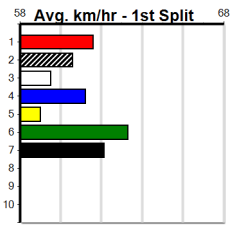

BOTTLE-O

450 Metres

Maiden

1

6:55PM

(VIC time)

1st $1405
2nd $400
3rd $200

ZIPPY TESLA (7) has been placed in seven of ten to date and he may prove too strong in the run home. ANTICIPATING (6) showed improvement last time out and he will be on the pace from the outset. SERVING SOLDIER (3) was far from disgraced on debut

Watchdog Tips: **7 6 3 4** **Bet:** **Trifecta 6,7/3,4,6,7/3,4,5,6,7,8 ($10 - 41.67%)**

Form	Box	Weight	Dist	Track	Date	Time	BON	Margin	1st/2nd (Time)	PIR	Checked	Comment	W/R	Split 1	S/P	Grade	Winning Boxes								
1 FABRIOLA BAUER [M] <i>Steady record here to date, can miss the kick, no</i>																	$14.00								
BK	B			Sep-19	DROOPY'S BUICK				FABRIOLA ALLEN									1	2	3	4	5	6	7	8
Trainer: Andrea Dailly (Anakie)																	Prize Best $400.00 Starts NBT Trk/Dst 11-0-0-2 APM 7-0-0-1 $320								
5th	(1)	26.7	450	BAL	R1	21-Jul-21	26.16	25.01	9.50	LENDURANCE (25.50)	M/565	.	.	.	6.86	$8.80	M								
6th	(8)	26.4	390	BAL	R1	11-Aug-21	23.83	22.22	14.00	LASTON TANGO (22.89)	M/76	C4	.	.	9.06	$6.80	MH								
3rd	(1)	26.2	450	BAL	R1	18-Aug-21	26.64	25.11	8.00	KICK IT HOME (26.08)	M/223	C3	.	R	6.86	$7.40	M								
6th	(8)	26.3	450	BAL	R2	27-Aug-21	26.19	25.20	9.50	FUNKY FELIX (25.53)	Q/454	C5	.	.	6.82	$23.10	M								
Owner(s): DAILLY GREYHOUND FARMS (SYN), G Dailly, T Dailly																									
2 CHEEKY SHED RED [M] <i>*** SCRATCHED ***</i>																	$16.00								
F	B			Dec-19	MYRNING CORNER				DYNA QUAIL									1	2	3	4	5	6	7	8
Trainer: Matthew Marshall (Bacchus Marsh)																	Prize Best $0.00 Starts FSH Trk/Dst 2-0-0-0 APM 0-0-0-0 $0								
5th	(2)	25.7	515	SAP	R1	15-Aug-21	30.90	29.62	10.00	FOXTROT TANGO (30.21)	M/3555	C2	.	.	5.39	$6.50	M								
5th	(3)	26.0	520	CRN	R1	28-Aug-21	31.93	30.61	14.00	LEMPRESS BLAZE (31.01)	M/8875	C1	.	W	5.88	$8.50	M								
Owner(s): M Crowe																									
3 SERVING SOLDIER [M] <i>Far from disgraced on debut, threat with luck</i>																	$6.50								
BK	D			Apr-19	MY REDEEMER				FLYING BEKIM									1	2	3	4	5	6	7	8
Trainer: Michael Bewley (Pentland Hills)																	Prize Best $200.00 Starts NBT Trk/Dst 1-0-0-1 APM 1-0-0-1 $200								
3rd	(3)	33.3	430	BAL	R1	29-Aug-21	26.17	25.48	3.5L	BIG BLAZER (25.94)	M/643	C1	.	.	6.97	$9.20	M								
Owner(s): N Young																									
4 SMOKE BUSH DRIVE [M] <i>Strong efforts in his past two, must keep safe</i>																	$7.00								
BD	D			Mar-19	FERNANDO BALE				MEPUNGA ROSIE									1	2	3	4	5	6	7	8
Trainer: Barry Reid (Lovely Banks)																	Prize Best $1,730.00 Starts NBT Trk/Dst 15-0-3-3 APM 1-0-0-1 $866								
5th	(8)	30.0	410	HOR	R1	10-Jul-21	23.97	23.31	9.50	COMMISSION (23.32)	S/56	C1	.	.	10.87	$4.60	M								
4th	(1)	30.4	485	HOR	R1	27-Jul-21	28.16	27.05	7.00	PEAKY BLAZER (27.68)	M/443	.	.	.	6.93	$9.10	MH								
3rd	(8)	30.3	460	GEL	R1	24-Aug-21	26.41	25.93	6.50	FLEETWOOD SAM (25.99)	M/333	C2	.	.	6.94	$4.20	M								
3rd	(8)	29.9	450	BAL	R2	30-Aug-21	26.19	25.61	0.75L	QUINNLEY BALE (26.14)	M/564	.	.	.	7.00	$2.00	T3-M								
Owner(s): CHAMPAGNE PTN (SYN), S Smith, A Langton																									
5 MOO STAR (QLD)[M] <i>Had plenty of support on debut, can run a drum</i>																	$6.00								
BK	B			Jan-20	FERNANDO BALE				CRAZY VIXON									1	2	3	4	5	6	7	8
Trainer: Michelle Mallia (Avalon)																	Prize Best $0.00 Starts FSTD Trk/Dst 1-0-0-0 APM 0-0-0-0 $0								
4th	(7)	28.3	390	BAL	R1	27-Aug-21	22.97	22.10	9.50	WINNIE COASTER (22.30)	S/55	C5	.	.	8.79	$3.80	M								
Owner(s): D Melder																									
6 ANTICIPATING [M] <i>Showed improvement last time, danger if steps</i>																	$4.80								
BK	D			Nov-19	BLACK MAGIC OPAL				FLOWING									1	2	3	4	5	6	7	8
Trainer: Jason Thompson (Pearcedale)																	Prize Best $400.00 Starts FSH Trk/Dst 2-0-1-0 APM 0-0-0-0 $400								
4th	(8)	30.6	440	SLE	R3	22-Aug-21	25.87	24.70	7.50	LASTON BIER (25.35)	M/655	C6	.	.	5.53	$1.50	M