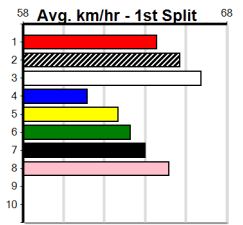

GREYHOUND CLUBS VICTORIA

450 Metres

Grade 5

7

8:54PM
(VIC time)

BLACK BELT MAGIC (1) showed plenty of potential in her first preparation and she should be primed for a bold showing fresh. SPRING SCOUT (3) returned to form at Warrnambool and he can show slick early pace in his races. LONELY LISA (8) has claims

1st $1650
2nd $475
3rd $235

Watchdog Tips: **1** **3** **8** **6** **Bet:** **Exacta 1,3/1,3,5,6,8 ($10 for 125%)**