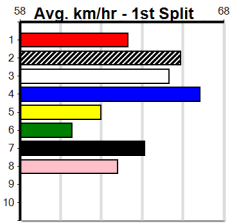

BACKMANS PET FOODS

390 Metres

Grade 7

3

7:38PM

(VIC time)

IN THE SPOTLIGHT (2) was a breathtaking 24.91 debut winner at Sale and he should take a power of beating again. AL'S FULL HOUSE (3) has good early burn and he will be on the pace from the outset. SPLIT'S TO BURN (4) shows promise

1st $1650
2nd $475
3rd $235

Watchdog Tips: **2** **3** **4** **8** **Best:** **Trifecta 2/3,4,8/3,4,5,7,8 ($10 - 83.33%)**

1 ASTON ARTEMIS [7] ***** SCRATCHED *****
BD B Jul-19 ASTON DEE BEE ASTON VIVA $14.00
Trainer: Simon Mallia (Nyora)
5th (5) 27.5 311 CRN R3 04-Aug-21 18.55 17.72 12.00LFERNANDO ALESSIA (17.76) M/55 C1 SW . 10.25 $12.20 X67
3rd (1) 27.8 390 WBL R10 12-Aug-21 22.80 22.03 8.00LTOKYO TED (22.26) S/32 C4 . . 8.95 $12.30 RW
5th (5) 28.0 400 GEL R9 17-Aug-21 23.20 22.72 5.00LSMOKIN' CHARLIE (22.87) M/44 C1 . . 8.60 $9.80 7
5th (2) 28.0 425 BEN R3 23-Aug-21 24.72 23.72 7.00LELARBEE MERCURY (24.27) M/654 . . . 6.78 $30.30 X67
Owner(s): R Borda

Winning Boxes

1	2	3	4	5	6	7	8
1							
Prize	$2,040.00						
Best	NBT						
Starts	9-1-1-1						
Trk/Dst	1-0-0-0						
APM	$1318						

2 IN THE SPOTLIGHT [7] *Blistering debut winner, pounces on the lead, yes*
BE D Aug-19 BARCIA BALE ON THE RUNWAY $1.90
Trainer: Jason Thompson (Pearcedale)
1st (1) 33.3 440 SLE R1 15-Aug-21 24.91 24.91 7.00LSUGAR PLUM FAIRY (25.38) Q/111 . . . 5.27 $1.30 M
4th (4) 33.4 460 GEL R5 20-Aug-21 26.18 25.60 4.75LMEPUNGA LEGEND (25.85) Q/123 C4 . . 6.63 $1.70 RW
Owner(s): DARREN AND MICHAEL PULEIO (SYN), D Puleio, M Puleio

Winning Boxes

1	2	3	4	5	6	7	8
1							
Prize	$1,405.00						
Best	FSH						
Starts	2-1-0-0						
Trk/Dst	0-0-0-0						
APM	$1405						

3 AL'S FULL HOUSE [7] ***** SCRATCHED *****
BK D Apr-19 KEYBOW UNO TOPPER $10.00
Trainer: Lisa Farquhar (Wendouree)
3rd (6) 32.4 350 HVL R5 27-Jul-21 19.89 19.32 1.5LTHREE BEARS (19.80) M/1 . . . 6.69 $2.30 RW
6th (5) 32.7 460 GEL R3 08-Aug-21 26.48 25.62 12.00LPEAKY BLAZER (25.68) Q/122 . . . 6.62 $22.40 X67
2nd (3) 32.4 460 GEL R5 18-Aug-21 26.54 25.58 5.50LWEBLEC FLAME (26.18) M/112 C1 . . 6.71 $13.60 X67
5th (8) 32.5 450 BAL R4 29-Aug-21 25.98 25.48 7.00LRAHIM BALE (25.50) M/122 C4 . . 6.62 $14.30 X67
Owner(s): A Buckland

Winning Boxes

1	2	3	4	5	6	7	8
			1				
Prize	$2,495.00						
Best	NBT						
Starts	8-1-1-3						
Trk/Dst	1-0-0-1						
APM	$1763						

4 SPLITS TO BURN [7] *Impressive debut winner, early speed, can threaten*
BK D Jun-19 DYNA VILLA NANA'S HABIT $8.00
Trainer: Lorraine Goodwin (Hamilton)
1st (6) 32.5 400 GEL R1 24-Apr-21 22.77 22.41 4.25LGO FOR THAT (23.06) M/21 . . . 8.54 $7.60 M
5th (7) 32.5 350 HVL R3 04-May-21 19.95 19.44 4.25LPERFECT TREASURE (19.67) M/4 . . . 6.77 $3.90 X67
6th (8) 31.9 450 WBL R3 13-May-21 26.38 25.36 11.00LCHANGE OF GEAR (25.63) M/322 C4 . . 6.77 $9.90 X67H
Owner(s): L Goodwin

Winning Boxes

1	2	3	4	5	6	7	8
				1			
Prize	$1,405.00						
Best	FSH						
Starts	3-1-0-0						
Trk/Dst	0-0-0-0						
APM	$562						

5 GECKO FERNANDO [7] *Improving type but this is harder, place preferred*
BD D Nov-19 FERNANDO BALE OSAKALAKA $10.00
Trainer: Jason Sharp (Avalon)
7th (2) 29.3 400 GEL R1 30-Jul-21 24.06 22.65 19.00LTINKER CREST (22.76) M/67 C4 V0 . 8.95 $10.20 M
4th (8) 29.9 400 GEL R2 17-Aug-21 23.38 22.72 7.50LELARBEE MERCURY (22.87) S/33 . . . 8.75 $12.10 M
3rd (2) 30.4 400 GEL R2 24-Aug-21 23.27 22.67 2.50LREIKO HAZE (23.11) M/43 C4 . . 8.88 $2.30 M
1st (4) 30.5 390 BAL R1 30-Aug-21 22.49 22.36 2.75LFLAME CHILD (22.66) M/11 C1 SW . 8.65 $6.90 T3-M
Owner(s): A Lie

Winning Boxes

1	2	3	4	5	6	7	8
			1				
Prize	$1,145.00						
Best	22.49						
Starts	4-1-0-0						
Trk/Dst	1-1-0-0						
APM	$1145