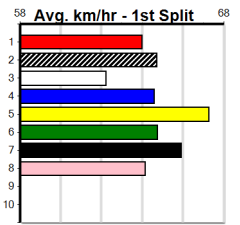

TAB.COM.AU (2-4 WINS)

390 Metres

Restricted Win

9

9:38PM

(VIC time)

1st $1650
2nd $475
3rd $235

Watchdog Tips: **5** **7** **1** **3** **Bet:** **Win 5**

DEEP DIVE (5) showed plenty of talent in her first prep and she should be primed to fire fresh.
ENTICE (7) continues to impress and she will pour the pressure on from the outset. ASTON MARLA (1) has been placed in two of three here