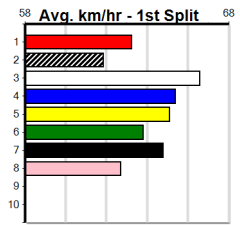

300 Metres

Grade 5

11

2:32PM

(VIC time)

ALAMOSA BILL (2) has turned in some great performances since resuming and he has the speed to make every post a winner. SMALL SOLDIER (3) should follow the two across early and she can run time when in the clear. ASTON LANCEALOT (5) has claims

1st $1000
2nd $290
3rd $145

Watchdog Tips: 2 3 5 6 Bet: Trifecta 2,3/2,3,5,6/2,3,4,5,6,8 ($10 - 41.67%)

Main table containing race details for horses 1 through 10, including names, trainers, owners, race times, and winning boxes.