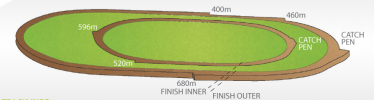

This race program is proudly sponsored by:

Geelong

Tuesday, 21 June, 2022
First Race: 2:41PM (VIC time)

Bets of the Day:

Error: Subreport could not be shown.

Suggested Quaddie:

Error: Subreport could not be shown.

Average Winning Time:

Error: Subreport could not be shown.

Track Record:

Error: Subreport could not be shown.

Download Now

Mobile Form Guide

Geelong

TRACK INFO