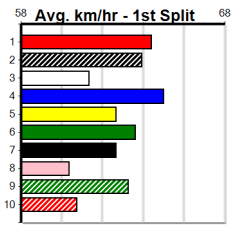

SHIMA SHINE AT STUD

Distance: 390m, Race Type: Tier 3 - Maiden, Total Prizemoney: $2,405
1st: $1,600, 2nd: $460, 3rd: $230, 4th: $115

2

11:03AM

(VIC time)

LEKTRA ARSON (2) was placed behind a good one on debut and she will find this event a little easier. DUO GLIDE (6) has been placed in six of eight to date and he can settle on the speed. SHE'S THE ONE (7) is an improving type

Watchdog Tips: **2** **6** **7** **9** **Bet:** **Exacta 2,6,7/2,6,7,9 ($10 for 111.11%)**