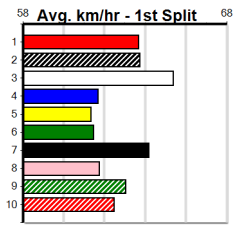

SOUTHERN SHEETMETAL

Distance: 390m, Race Type: Grade 5 T3, Total Prizemoney: $2,780
1st: $1,850, 2nd: $530, 3rd: $265, 4th: $135

ZAMBORA BEAR (8) has been racing well in stronger company of late and he should be able to make every post a winner. OVER LOAD (7) has a good turn of foot and he is racing with confidence at present. BAD BAILEY (4) just needs luck early on.

Watchdog Tips: 8 7 4 6 Bet: Trifecta 7,8/4,6,7,8/2,4,6,7,8 ($10 - 55.56%)

Main table containing race details for 10 races. Each race entry includes horse name, trainer, jockey, race time, odds, and winning boxes. Race 1: CRYPTIC SIGNAL [5] $11.00. Race 2: DANA WING (NSW)[5] $6.00. Race 3: INGA LETTY [5] $9.00. Race 4: BAD BAILEY (SA)[5] $4.60. Race 5: ZIPPING PISTOL (NSW)[5] $12.00. Race 6: PETE GABANG [5] $8.00. Race 7: OVER LOAD [5] $4.80. Race 8: ZAMBORA BEAR (NSW)[5] $3.40. Race 9: BLACK HEEL HIGH [5](3) $10.00. Race 10: ASTON XAVIER [5](6) $6.00.