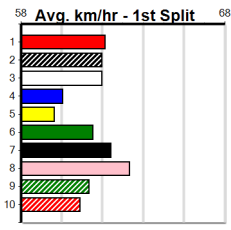

SJC CONCRETING

Distance: 450m, Race Type: Tier 3 - Maiden, Total Prizemoney: $2,405
1st: $1,600, 2nd: $460, 3rd: $230, 4th: $115

1

10:47AM
(VIC time)

BLACKPOOL RYAN (7) has been placed in two of three to date and he has the speed to cross and lead throughout. ELECTRA GLIDE (1) is better than his form reads and he is drawn to get the breaks. JACK ALAN (2) is an improving type.

Watchdog Tips: **7** **1** **2** **5** **Bet:** **Exacta 7/1,2,5 ($10 for 333.33%)**