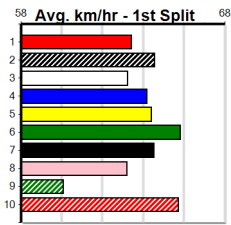

GREYHOUND CLUBS VICTORIA

Distance: 390m, Race Type: Grade 5 T3, Total Prizemoney: \$2,780
1st: \$1,850, 2nd: \$530, 3rd: \$265, 4th: \$135

5

11:57AM

(VIC time)

JAGGER BALE (1) is drawn to hold the early lead and he has always been hard to reel in when on the arm. TYPHOON BOLT (6) has the class edge and he just needs a clear crack mid race. ZIPPER SHINE (7) is a more than capable type.