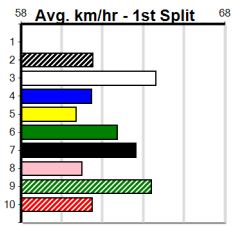

GREYHOUND ADOPTION PROGRAM

Distance: 390m, Race Type: Tier 3 - Maiden, Total Prizemoney: $2,405
1st: $1,600, 2nd: $460, 3rd: $230, 4th: $115

3

11:22AM

(VIC time)

WHO TOLD SARAH (3) has led for a long way in her past two and she can go one better today.
JUPITER TOWN (2) was far from disgraced here last week and she can work into the mix mid race.
BEEP BOP (6) is an improving type.

Watchdog Tips: **3** **2** **6** **7** **Bet:** **Exacta 2,3/2,3,5,6,7 ($10 for 125%)**