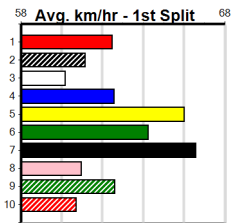

A1 SIGNAGE (1-2 WINS)

Distance: 450m, Race Type: Tier 3 - Restricted Win, Total Prizemoney: $2,780
1st: $1,850, 2nd: $530, 3rd: $265, 4th: $135

APACHE SHOUT (4) has turned in some eye catching performances to date and with a clear run early, he should prove too strong late. MASTER LOGAN (7) has the speed to cross and lead and he will continue to get stronger. ON THE RUN (1) has claims

Watchdog Tips: 4 7 1 5 Bet: Quinella 4/1,5,7 ($10 for 333.33%)

Main table containing race details for horses 1 through 9, including names, trainers, times, odds, and winning boxes.