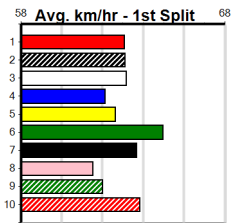

HARD STYLE RICO AT STUD

Distance: 390m, Race Type: Tier 3 - Grade 6, Total Prizemoney: $2,780
1st: $1,850, 2nd: $530, 3rd: $265, 4th: $135

Watchdog Tips: **8** **6** **5** **1** **Bet:** **Exacta 6,8/1,5,6,8 ($10 for 166.67%)**

TYSON'S TYPHOON (8) is better than his past few runs and he has the speed to cross and lead throughout. JEBRYNAH UMIDA (6) has been solidly placed in her past three and she will be on the pace from the outset. URANA WENDY (5) has claims