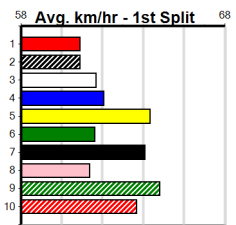

Winning Boxes

1	2	3	4	5	6	7	8
			2		1		2
Prize	\$10,305.00						
Best	31.09						
Starts	52-5-6-7						
Trk/Dst	8-1-3-0						
APM	\$2813						

Winning Boxes

1	2	3	4	5	6	7	8
1			2				

TAB VENUE MODE

Distance: 450m, Race Type: Tier 3 - Grade 7, Total Prizemoney: \$2,780
1st: \$1,850, 2nd: \$530, 3rd: \$265, 4th: \$135