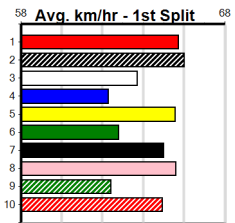

TAB - LONG MAY WE PLAY

Distance: 450m, Race Type: Grade 5 T3, Total Prizemoney: $2,780
1st: $1,850, 2nd: $530, 3rd: $265, 4th: $135

6

12:14PM

(VIC time)

FEISTY NIKITA (8) was never headed in her handy 28.60 Bendigo win and she will exit the same draw today. CONFER (7) has terrific mid race pace and he is improving all the time. SIREN HEAD (4) is nearing another win.

Watchdog Tips: **8** **7** **4** **3** **Bet:** **Exacta 7,8/3,4,6,7,8 ($10 for 125%)**