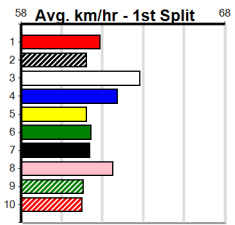

NO GOOD DEED (8) has been solidly placed in her past two and she has the speed to cross at the bend. MAX ANONYMOUS (2) was a strong 26.00 winner here last time and he should be in the mix again. CINDY FUSO (3) is back in form.

Watchdog Tips:

8

2

3

1

Bet:

Win 8

Main race table with columns: Form, Box, Weight, Dist, Track, Date, Time, BON, Margin, 1st/2nd (Time), PIR, Checked, Comment, W/R, Split 1, S/P, Grade. Contains 10 race entries (1-10) with details on horses, trainers, and odds.

Winning Boxes table for Race 1: Columns 1-8, Prize Best $9,796.25, Starts NBT, Trk/Dst 52-6-3-5, APM 2-0-0-0, $1838.

Winning Boxes table for Race 2: Columns 1-8, Prize Best $13,915.00, Starts 25.71, Trk/Dst 37-6-5-8, APM 5-2-0-1, $3850.

Winning Boxes table for Race 3: Columns 1-8, Prize Best $10,398.33, Starts 25.65, Trk/Dst 48-4-7-8, APM 22-2-5-2, $4384.

Winning Boxes table for Race 4: Columns 1-8, Prize Best $10,100.00, Starts 25.57, Trk/Dst 74-5-7-10, APM 21-2-1-6, $2099.

Winning Boxes table for Race 5: Columns 1-8, Prize Best $9,502.50, Starts NBT, Trk/Dst 90-6-8-12, APM 2-0-0-0, $520.

Winning Boxes table for Race 6: Columns 1-8, Prize Best $10,485.00, Starts 25.65, Trk/Dst 53-6-8-10, APM 7-2-1-1, $2417.

Winning Boxes table for Race 7: Columns 1-8, Prize Best $26,165.00, Starts NBT, Trk/Dst 46-6-11-9, APM 4-0-1-0, $2785.

Winning Boxes table for Race 8: Columns 1-8, Prize Best $9,865.00, Starts NBT, Trk/Dst 25-6-5-6, APM 1-0-0-1, $643.

Winning Boxes table for Race 9: Columns 1-8, Prize Best $3,145.00, Starts NBT, Trk/Dst 44-3-2-1, APM 3-0-1-0, $188.

Winning Boxes table for Race 10: Columns 1-8, Prize Best $9,580.00, Starts 25.61, Trk/Dst 42-6-4-9, APM 15-3-2-3, $2753.