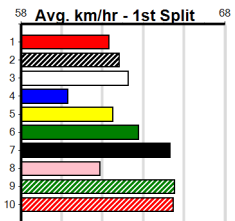

DOWNLOAD THE WATCHDOG APP

Distance: 390m, Race Type: Tier 3 - Grade 7, Total Prizemoney: \$2,780
1st: \$1,850, 2nd: \$530, 3rd: \$265, 4th: \$135

4
11:40AM
(VIC time)

BLACKPOOL OAKLEY (6) was a dominant 24.32 Bendigo winner last time and a similar performance today can see him score again. HAIL ZEUS (3) is armed with slick mid race pace and he just needs a little room early. HEARTS DENIED (8) is an improving type