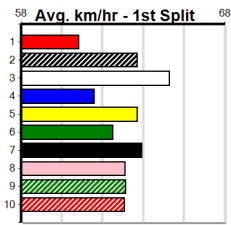

CATERING ALLSORTS

Distance: 545m, Race Type: Grade 5 T3, Total Prizemoney: $3,185
1st: $2,100, 2nd: $620, 3rd: $310, 4th: $155

8

12:49PM

(VIC time)

SILVER COMPASS (3) should be able to pounce on the early lead and he has won here previously in a handy 31.28. TIGER BLURTON (2) was far from disgraced here last week and he should be in the mix again. CRUMB SNAGS (1) has claims.

Watchdog Tips: **3** **2** **1** **7** **Bet:** **Box Quinella 1,2,3 ($10 for 333.33%)**