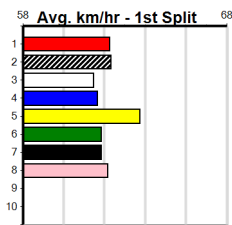

BYERS ELECTRICAL (0-1 WIN) (300+RAN

Distance: 450m, Race Type: Restricted Win, Total Prizemoney: $1,515

1st: $1,000, 2nd: $290, 3rd: $145, 4th: $80

1

8:27AM

(VIC time)

GLOBAL HERO (8) has continued to improve with each run and he can work into the mix in the middle stages. MY CATALINA (5) has been solidly placed in her past three and she can settle on the speed. ROTHWELL ROSE (6) is more than capable.

Watchdog Tips: **8** **5** **6** **4** **Bet:** **Quinnella 8/4,5,6 ($10 for 333.33%)**