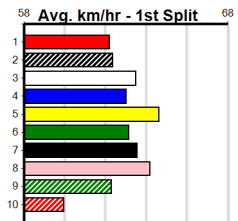

RACERS FUNCTION CENTRE (300+RANK)

Distance: 385m, Race Type: Grade 6, Total Prizemoney: $1,515
1st: $1,000, 2nd: $290, 3rd: $145, 4th: $80

9

10:27AM

(VIC time)

ROCKET RAMBO (4) is showing loads of potential and he will have no trouble crossing to the lead and proving too classy. BLACK DELIGHT (8) is better than her past few runs and she will get plenty of room early on. DOLLHOUSE AGOGO (1) is a strong type

Watchdog Tips: 4 8 1 3 **Bet:** Quinella 4/1,3,8 ($10 for 333.33%)