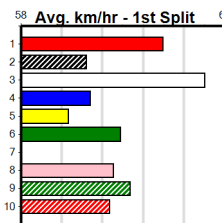

# SHEPPARTON NEWS (300+RANK)

Distance: 385m, Race Type: Grade 7, Total Prizemoney: \$1,515  
 1st: \$1,000, 2nd: \$290, 3rd: \$145, 4th: \$80

3

8:57AM

(VIC time)

CROAKER (7) was a dominant 22.05 winner here last time and he will continue to get better with more racing. QUENARA BALE (4) was a strong 22.81 Geelong winner and she just needs a clear crack mid race. ASTON GRAY (8) has claims.