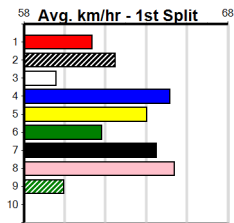

GIPP'S SHIPPING CONTAINERS (300+RA)

Distance: 450m, Race Type: Mixed 6/7, Total Prizemoney: $1,515
1st: $1,000, 2nd: $290, 3rd: $145, 4th: $80

Watchdog Tips: **2** **1** **4** **3** **Bet:** **Trifecta 2/1,3,4/1,3,4,8 ($10 - 111.11%)**

NALANI BALE (2) showed good muster in her handy 23.01 Geelong win and she looks very well graded in this event. SARTANA (1) is armed with a big finish and he just needs a clear crack mid race. MINI DIMMY (4) can settle near the speed.