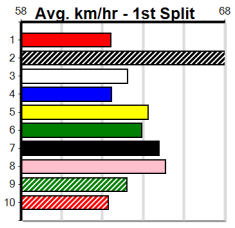

SHEPPARTON WORKWEAR & SAFETY (30)

Distance: 385m, Race Type: Mixed 4/5, Total Prizemoney: $1,515
1st: $1,000, 2nd: $290, 3rd: $145, 4th: $80

6

9:42AM

(VIC time)

ZIPPING WINSLET (1) was a strong 25.53 Traralgon winner last time and she is drawn to get all the breaks. GO GIGI GO (3) is back in form and she should be on the pace from the outset. TOTALLY KNOW (2) goes well here.

Watchdog Tips: **1** **3** **2** **4** **Bet:** **Quinnella 1/2,3,4 ($10 for 333.33%)**