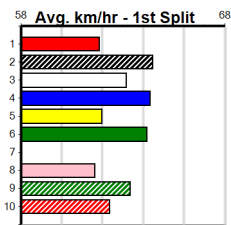

CKH PAINTING (300+RANK)

Distance: 385m, Race Type: Grade 7, Total Prizemoney: $1,515
1st: $1,000, 2nd: $290, 3rd: $145, 4th: $80

4

9:12AM

(VIC time)

MOYARRA MINSTREL (1) has been placed in 11 of 15 here and he is drawn to make every post a winner. ROCKSTAR PIPER (6) has continued to improve with every run and she just needs a little room early on. MONACO MUSKET (4) is nearing another win.

Watchdog Tips: **1** **6** **4** **2** **Bet:** **Exacta 1,6/1,2,4,6 ($10 for 166.67%)**