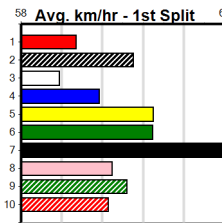

GPP LASER3300 (300+RANK)

Distance: 385m, Race Type: Grade 5, Total Prizemoney: $1,515

1st: $1,000, 2nd: $290, 3rd: $145, 4th: $80

Watchdog Tips: 1 5 7 2 **Bet:** Quinella 1/2,5,7 ($10 for 333.33%)

VORTEX (1) has been solidly placed in his past four runs and he won't get a better chance to return to the winners list. LEWIS OSTI (5) has a good record here and he will be prominent throughout. MOONSHINE MISS (7) has good early burn.