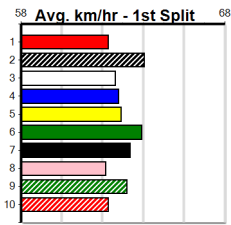

WHISKEY RIOT @ STUD (300+RANK)

Distance: 385m, Race Type: Grade 5, Total Prizemoney: $1,515
1st: $1,000, 2nd: $290, 3rd: $145, 4th: $80

10

10:47AM
(VIC time)

JAGGER'S LADY (7) will appreciate the big drop in class and she will prove too strong with a clear passage. IRON HAND (1) was solidly placed here three runs back and she will get the gun run throughout. ISLAND CHIEF (4) has claims

Watchdog Tips: **7** **1** **4** **2** **Bet:** **Exacta 1,7/1,2,4,7 ($10 for 166.67%)**