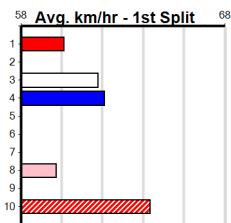

Shepparton

HONE IN @ STUD (300+RANK)

Distance: 385m, Race Type: Maiden, Total Prizemoney: $1,515
1st: $1,000, 2nd: $290, 3rd: $145, 4th: $80

2

8:42AM

(VIC time)

ROJO SILVER FOX (4) comes here with solid NSW credentials and he recently trialled well over this track and trip. SOFIA'S HOPE (5) has been placed in two of five to date and she can settle near the speed. KASUMI BERRY (7) is showing some promise

Watchdog Tips: **4** **5** **7** **2** **Bet:** **Quinnella 4/2,5,7 ($10 for 333.33%)**