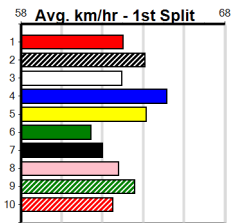

Shepparton

8

10:12AM

(VIC time)

RICH RIVER GOLF CLUB (300+RANK)

Distance: 450m, Race Type: Grade 5, Total Prizemoney: $1,515

1st: $1,000, 2nd: $290, 3rd: $145, 4th: $80

Watchdog Tips:

8

1

2

6

Bet:

Exacta 8/1,2,6 ($10 for 333.33%)

SUNISA BALE (8) returned to form with a handy 26.07 Geelong win and she should prove too classy for this line-up. PAPER PLANE (1) was a dominant 25.67 winner here last time and he exits the same draw today. ARIZONA GOLD (2) has claims