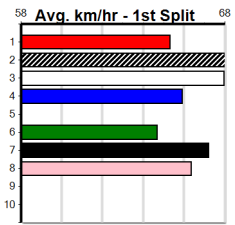

Distance: 350m, Race Type: S/E Heat, Total Prizemoney: \$3,185
1st: \$2,100, 2nd: \$620, 3rd: \$310, 4th: \$155

8

12:57PM

(VIC time)

ZIGZAG CABANG (2) has been flying of late and looks to have a bit too much talent for this field.
FASCINATE AUSSIE (3) can fly early in his races and could open up an early lead here. ASTON SCORCHER (7) has plenty of talent.