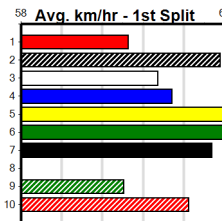

Healesville

GREYHOUND ADOPTION PROGRAM

Distance: 300m, Race Type: Grade 5, Total Prizemoney: \$2,780
1st: \$1,850, 2nd: \$530, 3rd: \$265, 4th: \$135

2

11:16AM

(VIC time)

HIGHLIGHTED (1) will appreciate the drop in class here and from her favoured draw looks the one to beat. OCEAN STORM (3) loves racing here and is sure to make his presence felt in this. KENS CREW (7) has a serious motor.