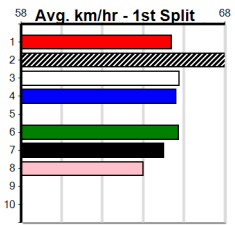

VIC STRAIGHT TRACK CHAMPIONSHIP H

Distance: 350m, Race Type: S/E Heat, Total Prizemoney: \$3,185
1st: \$2,100, 2nd: \$620, 3rd: \$310, 4th: \$155

6

12:24PM

(VIC time)

MALO MAGIC (1) has been airborne of late and looks every chance to salute again in this. SHIMA PUNGA (4) looks to be the only real danger to the red and with his turn of foot after box rise could challenge. CRABBY YABBY (8) looks next best.