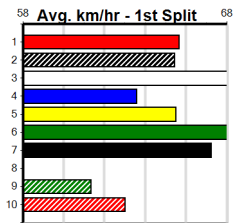

Healesville

STRAIGHT RACING...GREAT RACING

12

2:08PM

(VIC time)

Distance: 300m, Race Type: Grade 5, Total Prizemoney: \$2,780
1st: \$1,850, 2nd: \$530, 3rd: \$265, 4th: \$135

SUPERIOR THUNDER (7) is a bit hit or miss early but has the motor to be winning in this type of race. RAG TIME GRIFF (1) is drawn to get the gun run and looks the most likely danger. ALLY MELBA (8) has claims if fully fit.