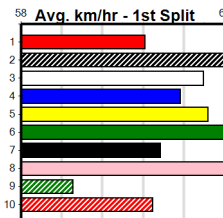

HVL CUP HEATS - 4/9

Distance: 300m, Race Type: Grade 5, Total Prizemoney: \$2,780
1st: \$1,850, 2nd: \$530, 3rd: \$265, 4th: \$135

11

1:47PM
(VIC time)

MURT LAW (6) looks to have too much class for his rivals here and should be saluting again.
ASTON LATHAM (8) can explode once balanced and from a roomy draw looks a major player.
CHATTERBOX TILLY (2) looks a threat also.