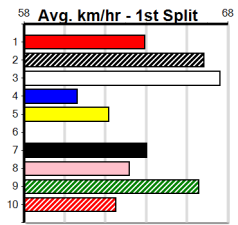

PITSTOP MOWER REPAIRS

Distance: 350m, Race Type: Mixed 6/7, Total Prizemoney: $2,780
1st: $1,850, 2nd: $530, 3rd: $265, 4th: $135

9

1:14PM

(VIC time)

SEE OLIVER (1) is perfectly drawn and looks to have a class edge on his rivals in this event.
ACCLAIMED (4) had solid S.A form and trialled very well at Geelong recently and looks the danger.
SCOOBY GOES BANG (3) has claims.

Watchdog Tips: 1 4 3 7 **Bet:** Trifecta 1/3,4,7/2,3,4,7 ($10 - 111.11%)