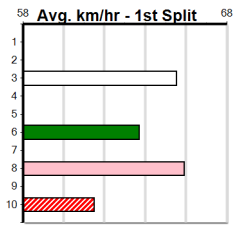

Healesville

THANK YOU AND GOODBYE ANDREW W

Distance: 300m, Race Type: Maiden, Total Prizemoney: $2,405
1st: $1,600, 2nd: $460, 3rd: $230, 4th: $115

1

10:57AM

(VIC time)

ESPECIAL BLONDE (5) was a solid second on debut and the performance was made better by the fact she was found to be injured. FEEL LIKE FLYING (9) can lead and will take catching. (6) SLIPPERY SHARK (6) place claims.

Watchdog Tips:

5

9

6

8

Bet:

Win 5

Form	Box	Weight	Dist	Track	Date	Time	BON	Margin	1st/2nd (Time)	PIR	Checked	Comment	W/R	Split 1	S/P	Grade	
1 SCOTT TO TAKE [M] *** SCRATCHED ***																	
BD	D				Nov-20	BEWILDERING						SCOTT TO GIVE					$10.00
Trainer: Patrick Furci (Maribyrnong)																	
Owner(s): P Furci																	
<table border="1"> <thead> <tr><th colspan="8">Winning Boxes</th></tr> <tr><th>1</th><th>2</th><th>3</th><th>4</th><th>5</th><th>6</th><th>7</th><th>8</th></tr> </thead> <tbody> <tr><td>Prize</td><td></td><td></td><td></td><td></td><td></td><td></td><td>$0</td></tr> <tr><td>Best</td><td></td><td></td><td></td><td></td><td></td><td></td><td>FSH</td></tr> <tr><td>Starts</td><td></td><td></td><td></td><td></td><td></td><td></td><td>0-0-0-0</td></tr> <tr><td>Trk/Dst</td><td></td><td></td><td></td><td></td><td></td><td></td><td>0-0-0-0</td></tr> <tr><td>APM</td><td></td><td></td><td></td><td></td><td></td><td></td><td>$0</td></tr> </tbody> </table>																	
2 OUT AND DREAMING (NSW)[M] Litter includes Gladki and Barnsy, likely type.																	
BD	B				Feb-20	FERNANDO BALE						GO LASSIE GO					$8.00
Trainer: Jacob Biddell (Somerville)																	
Owner(s): Out and dreaming (SYN), J Biddell, R Shea, J Kah, T Hawkins, M Shea, V Reid																	
<table border="1"> <thead> <tr><th colspan="8">Winning Boxes</th></tr> <tr><th>1</th><th>2</th><th>3</th><th>4</th><th>5</th><th>6</th><th>7</th><th>8</th></tr> </thead> <tbody> <tr><td>Prize</td><td></td><td></td><td></td><td></td><td></td><td></td><td>$0</td></tr> <tr><td>Best</td><td></td><td></td><td></td><td></td><td></td><td></td><td>NBT</td></tr> <tr><td>Starts</td><td></td><td></td><td></td><td></td><td></td><td></td><td>1-0-0-0</td></tr> <tr><td>Trk/Dst</td><td></td><td></td><td></td><td></td><td></td><td></td><td>1-0-0-0</td></tr> <tr><td>APM</td><td></td><td></td><td></td><td></td><td></td><td></td><td>$0</td></tr> </tbody> </table>																	
3 INFRA LADY [M] Shorter course helps, might need to lead here.																	
WBK	B				Dec-20	AUSSIE INFRARED						LADY BANG BANG					$34.00
Trainer: Andrew Broadley (Aspendale)																	
Owner(s): A Broadley																	
<table border="1"> <thead> <tr><th colspan="8">Winning Boxes</th></tr> <tr><th>1</th><th>2</th><th>3</th><th>4</th><th>5</th><th>6</th><th>7</th><th>8</th></tr> </thead> <tbody> <tr><td>Prize</td><td></td><td></td><td></td><td></td><td></td><td></td><td>$0.00</td></tr> <tr><td>Best</td><td></td><td></td><td></td><td></td><td></td><td></td><td>NBT</td></tr> <tr><td>Starts</td><td></td><td></td><td></td><td></td><td></td><td></td><td>3-0-0-0</td></tr> <tr><td>Trk/Dst</td><td></td><td></td><td></td><td></td><td></td><td></td><td>1-0-0-0</td></tr> <tr><td>APM</td><td></td><td></td><td></td><td></td><td></td><td></td><td>$0</td></tr> </tbody> </table>																	
4 MARKY THE SPARKY [M] Box is a worry but has shown talent, place.																	
BD	D				Sep-20	FERNANDO BALE						AYIA SOPHIA					$9.00
Trainer: Jeff Gorgioski (Devon Meadows)																	
Owner(s): C Gorgioski																	
<table border="1"> <thead> <tr><th colspan="8">Winning Boxes</th></tr> <tr><th>1</th><th>2</th><th>3</th><th>4</th><th>5</th><th>6</th><th>7</th><th>8</th></tr> </thead> <tbody> <tr><td>Prize</td><td></td><td></td><td></td><td></td><td></td><td></td><td>$600.00</td></tr> <tr><td>Best</td><td></td><td></td><td></td><td></td><td></td><td></td><td>NBT</td></tr> <tr><td>Starts</td><td></td><td></td><td></td><td></td><td></td><td></td><td>5-0-1-1</td></tr> <tr><td>Trk/Dst</td><td></td><td></td><td></td><td></td><td></td><td></td><td>4-0-1-0</td></tr> <tr><td>APM</td><td></td><td></td><td></td><td></td><td></td><td></td><td>$508</td></tr> </tbody> </table>																	
5 ESPECIAL BLONDE [M] Top effort on debut when injured, one to beat.																	
RF	B				Jul-20	ORSON ALLEN						ANTARCTIC LASS					$2.50
Trainer: Peter Knott (Carnegie)																	
Owner(s): P Knott																	
<table border="1"> <thead> <tr><th colspan="8">Winning Boxes</th></tr> <tr><th>1</th><th>2</th><th>3</th><th>4</th><th>5</th><th>6</th><th>7</th><th>8</th></tr> </thead> <tbody> <tr><td>Prize</td><td></td><td></td><td></td><td></td><td></td><td></td><td>$460.00</td></tr> <tr><td>Best</td><td></td><td></td><td></td><td></td><td></td><td></td><td>NBT</td></tr> <tr><td>Starts</td><td></td><td></td><td></td><td></td><td></td><td></td><td>2-0-1-1</td></tr> <tr><td>Trk/Dst</td><td></td><td></td><td></td><td></td><td></td><td></td><td>1-0-0-1</td></tr> <tr><td>APM</td><td></td><td></td><td></td><td></td><td></td><td></td><td>$276</td></tr> </tbody> </table>																	
6 SLIPPERY SHARK (NSW)[M] Just pipped on debut in solid time, chance.