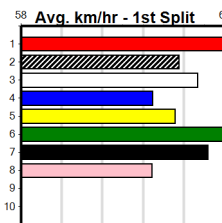

EDWARDS ELECTRICAL GDR

Distance: 650m, Race Type: Special Event, Total Prizemoney: $9,220

1st: $6,020, 2nd: $1,830, 3rd: $915, 4th: $455

8

8:13PM

(VIC time)

ASTON VELVET (1) is a star stayer on the rise and she was simply dominant at Geelong last time out. MEPUNGA WARRIOR (7) is all class but he will need some luck in the run to the first turn. ASTON PABLO (3) can sneak home into a place

Watchdog Tips: **1** **7** **3** **5** **Bet:** Trifecta 1,7/1,3,5,7/1,3,4,5,6,7 ($10 - 41.67%)