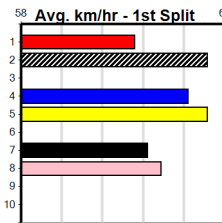

BROAD TREE CARE

Distance: 390m, Race Type: Grade 5, Total Prizemoney: $3,000
1st: $1,950, 2nd: $600, 3rd: $300, 4th: $150

11

9:22PM

(VIC time)

A field of just four to run. SMILING OLIVE (4) is two of two here and he has the speed to cross and lead throughout. ALL INN MAGGIE (7) is better than her form reads and she can work into the mix mid race. PRIDE INTO POWER (2) is the next in line.

Watchdog Tips: **4** **7** **2** **5** **Bet:** **Trifecta 4/7/2,5 ($10 - 500%)**

Form	Box	Weight	Dist	Track	Date	Time	BON	Margin	1st/2nd (Time)	PIR	Checked	Comment	W/R	Split 1	S/P	Grade		
1	GRACKERJACK GAP [5]	*** SCRATCHED ***																
BK	D	Apr-20 SE TALI SUNDANCE														MAXIMUM MAK		$3.60
Trainer: Jordan Cooper (Lethbridge)																		
6th	(8)	35.6	450	BAL	R7	07-Sep-22	25.69	25.02	4.25L	KANJI EXILED (25.41)	S/776	.	.	.	6.89	$6.50	5	
4th	(8)	35.5	450	WBL	R8	13-Sep-22	25.72	25.50	3.25L	ZIPPING DEMI (25.50)	S/655	.	.	.	6.76	$2.90	5	
1st	(2)	36.2	450	WBL	R9	17-Sep-22	25.61	25.61	1.00L	XYLAN BALE (25.68)	S/211	.	.	.	6.81	$1.70	5	
7th	(7)	35.9	460	GEL	R8	23-Sep-22	26.32	25.61	7.50L	TITAN BLAZER (25.82)	S/677	.	.	.	6.79	$28.40	SH	
Owner(s): J Cooper																		

Winning Boxes							
1	2	3	4	5	6	7	8
2	1	3				1	
Prize	$13,750.00						
Best	FSTD						
Starts	22-7-3-2						
Trk/Dst	0-0-0-0						
APM	$5916						

Form	Box	Weight	Dist	Track	Date	Time	BON	Margin	1st/2nd (Time)	PIR	Checked	Comment	W/R	Split 1	S/P	Grade		
2	PRIDE INTO POWER (NSW)[5]	<i>Front runner, will get tired.</i>																
RF	B	Jul-18 FERNANDO BALE														TAYLOR MADE STAR		$4.50
Trainer: Anita Gibbons (Lara)																		
3rd	(3)	26.7	385	SHP	R4	26-Aug-22	22.05	21.41	8.00L	ZAMBORA LOU (21.52)	M/23	.	.	.	8.22	$5.50	VET	
4th	(8)	26.4	390	WBL	R11	01-Sep-22	22.57	21.93	7.50L	TOOLONG TIGER (22.04)	Q/12	.	.	.	8.57	$8.40	5	
6th	(1)	26.3	390	WBL	R4	08-Sep-22	22.73	22.14	3.5L	SNOWY'S SISTER (22.49)	Q/44	.	.	.	8.84	$13.70	5	
6th	(5)	26.2	390	WBL	R11	22-Sep-22	22.59	22.05	7.00L	WOBBLY BOOTS (22.13)	Q/33	.	.	.	8.71	$9.60	5	
Owner(s): G Black																		

Winning Boxes							
1	2	3	4	5	6	7	8
4	4	2	1	2	1	2	2
Prize	$40,567.14						
Best	22.00						
Starts	81-18-13-10						
Trk/Dst	22-4-4-4						
APM	$4593						

Form	Box	Weight	Dist	Track	Date	Time	BON	Margin	1st/2nd (Time)	PIR	Checked	Comment	W/R	Split 1	S/P	Grade	
3	VACANT BOX	***															
Trainer: Owner(s):																	

Winning Boxes							
1	2	3	4	5	6	7	8
1	1	1	1				
Prize	$8,195.00						
Best	22.45						
Starts	17-3-4-2						
Trk/Dst	2-2-0-0						
APM	$6104						

Form	Box	Weight	Dist	Track	Date	Time	BON	Margin	1st/2nd (Time)	PIR	Checked	Comment	W/R	Split 1	S/P	Grade		
4	SMILING OLIVE [5]	<i>Unbeaten here, can cross and lead, go close</i>																
WBK	D	Aug-20 AUSSIE INFRARED														STARZSA SMILING		$1.80
Trainer: Andrea Gurry (Nhill)																		
4th	(2)	31.0	410	HOR	R4	02-Sep-22	23.70	23.18	7.00L	CALL ME KIAH (23.23)	M/33	.	.	.	10.55	$11.00	6G	
1st	(3)	31.2	390	WBL	R3	08-Sep-22	22.45	22.14	1.00L	SAVANNAH RIOT (22.50)	M/11	.	.	.	8.72	$6.10	X67	
2nd	(6)	31.2	410	HOR	R11	12-Sep-22	23.37	23.23	0.25L	WESTERN'S BEAR (23.36)	M/11	.	.	.	10.28	$5.30	5	
6th	(8)	31.0	410	HOR	R6	20-Sep-22	24.27	22.93	17.00L	LASTON TARRANT (23.08)	S/66	.	.	.	10.86	$5.10	5	
Owner(s): A Gurry																		

Winning Boxes							
1	2	3	4	5	6	7	8
1	1	1	1				
Prize	$8,195.00						
Best	22.45						
Starts	17-3-4-2						
Trk/Dst	2-2-0-0						
APM	$6104