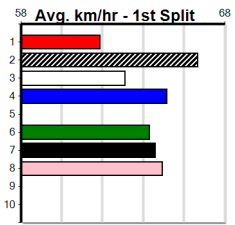

PREMIER SPEEDWAY WARRNAMBOOL

12

9:43PM

(VIC time)

Distance: 390m, Race Type: Grade 5, Total Prizemoney: $3,000
1st: $1,950, 2nd: $600, 3rd: $300, 4th: $150

ALPHA PRINCESS (2) has been racing well in much stronger company of late and she should make every post a winner. CHESSMAN (4) hasn't been headed in his past two and he can run a big race again. SHOWGIRL LEXI (6) can run a big race.

Watchdog Tips: **2** **4** **6** **8** **Bet:** **Exacta 2/4,6,8 ($10 for 333.33%)**