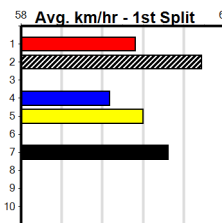

MACEY'S BISTRO HT1

Distance: 390m, Race Type: Maiden Heat, Total Prizemoney: $2,590
1st: $1,680, 2nd: $520, 3rd: $260, 4th: $130

1
5:54PM
(VIC time)

GO SEEK HARMONY (2) showed good early burn in her debut run at Geelong and she will be much better for the experience. HEY TOOTLE (7) has been placed in nine of 14 here and she can settle on the speed. SUTTONS SKY (5) stays under notice.

Watchdog Tips: **2** **7** **5** **1** **Bet:** **Exacta 2,7/2,5,7 ($10 for 250%)**

Form Box Weight Dist Track Date Time BON Margin 1st/2nd (Time) PIR Checked Comment W/R Split 1 S/P Grade

1 HEAVY LOAD [M] *Well beaten in both runs, needs more time*
WBK D Feb-21 MEPUNGA BLAZER FLOSSING **$12.00**
Trainer: Jeffrey Britton (Anakie)
5th (3) 32.8 390 WBL R4 01-Sep-22 23.03 21.93 11.00LGO SEEK CARRIGAN (22.30) M/55 . V0 . 8.95 $3.70 MH
7th (6) 32.9 400 GEL R1 16-Sep-22 23.77 22.42 10.00LRADIO SIGNAL (23.10) S/77 . . . 8.81 $8.40 MH
Owner(s): J Sharp

Winning Boxes

1	2	3	4	5	6	7	8
Prize							
Best							
Starts							
Trk/Dst							
APM							

2 GO SEEK HARMONY [M] *Far from disgraced on debut, go close if steps*
BK B Jan-21 MEPUNGA BLAZER GO SEEK HEIDI **$2.00**
Trainer: Angela Langton (Anakie)
5th (1) 27.9 400 GEL R4 16-Sep-22 23.08 22.42 9.50LTINKER NORM (22.43) Q/33 . . . 8.52 $10.20 MH
Owner(s): CHAMPAGNE PTN (SYN), S Smith, A Langton

Winning Boxes

1	2	3	4	5	6	7	8
Prize							
Best							
Starts							
Trk/Dst							
APM							

3 *** VACANT BOX ***
Trainer:
Owner(s):

4 CHARMING ROOSTER (NSW)[M] *Yet to make an impact, prefer to watch tonight*
BK D Feb-20 COSMIC RUMBLE MADAM MALDINI **$16.00**
Trainer: Anita Gibbons (Lara)
6th (8) 29.4 350 TRA R2 22-Aug-22 20.64 19.38 10.00LWAR KNEE (19.95) M/45 . SW . 6.95 $8.30 M
6th (3) 29.4 390 WBL R2 13-Sep-22 23.19 22.00 9.50LMR. FREDDIE LEE (22.54) M/66 . . . 9.31 $9.90 M
5th (7) 29.4 400 GEL R2 20-Sep-22 23.19 22.46 5.50LSODA HELEN (22.81) S/54 . . . 8.67 $28.50 M
Owner(s): T Stephens

Winning Boxes

1	2	3	4	5	6	7	8
Prize							
Best							
Starts							
Trk/Dst							
APM							

5 SUTTON'S SKY [M] *No luck on debut, can atone, keep safe*
BK D Jan-21 MEPUNGA BLAZER EYES ADORABLE **$4.50**
Trainer: Angela Langton (Anakie)
7th (3) 33.3 400 GEL R2 16-Sep-22 23.52 22.42 10.00LZAMBORA NUT (22.84) S/77 . . . 8.73 $7.20 MH
Owner(s): CHAMPAGNE PTN (SYN), S Smith, A Langton

Winning Boxes

1	2	3	4	5	6	7	8
Prize							
Best							
Starts							
Trk/Dst							
APM							

6 *** VACANT BOX ***
Trainer:
Owner(s):

7 HEY TOOTLE [M] *Consistent to date, early speed, main danger*
BK B Dec-19 MY REDEEMER MIRACLES HAPPEN **$3.20**
Trainer: Elizabeth Steel (Nullawarre North)
6th (4) 28.8 390 WBL R3 01-Sep-22 23.30 21.93 13.00LCHINCHILLA MIST (22.40) M/66 . . . 9.12 $7.20 MH
2nd (1) 29.3 390 WBL R1 17-Sep-22 22.53 22.30 0.10LMORAINIE MARCO (22.53) M/11 . . . 8.87 $5.60 M
3rd (1) 29.0 390 WBL R1 22-Sep-22 22.48 22.05 1.25LSETTLEMENT DAY (22.40) M/33 . . . 8.77 $5.50 M
2nd (6) 29.1 390 WBL R2 26-Sep-22 22.81 22.44 0.50LHEAVENLY SAL (22.78) M/44 . . . 8.94 $4.00 M
Owner(s): E Steel

Winning Boxes

1	2	3	4	5	6	7	8
Prize							
Best							
Starts							
Trk/Dst							
APM							

8 LITTLE EASY [M] ***** SCRATCHED *****
BK B Jan-21 MEPUNGA BLAZER QUEST FOR GLORY **$4.60**
Trainer: Jason Portelli (Keilor Park)
Owner(s): J Portelli

Winning Boxes

1	2	3	4	5	6	7	8
Prize							
Best							
Starts							
Trk/Dst							
APM							

9 *** NO RESERVE ***
Trainer:
Owner(s):

10 *** NO RESERVE ***
Trainer:
Owner(s):