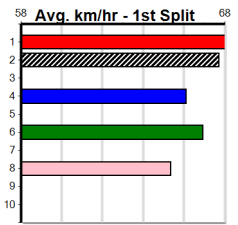

WANNON FUNCTION CENTRE

Distance: 390m, Race Type: Free For All, Total Prizemoney: $5,450
1st: $3,540, 2nd: $1,090, 3rd: $545, 4th: $275

4

6:55PM

(VIC time)

TYPHOON SAMMY (6) is one of the best in the business and he will make light work of this line-up. MAXIMUM BROOKE (4) was brilliant at Horsham last time and she can fill the quinella spot. HELLO KEEN (2) is racing with confidence at present.

Watchdog Tips: **6** **4** **2** **1** **Bet:** **Trifecta 6/4/1,2 ($10 - 500%)**