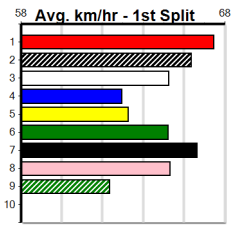

# NORFOLK BUTCHERS

Distance: 450m, Race Type: Mixed 4/5, Total Prizemoney: \$4,720  
 1st: \$3,060, 2nd: \$950, 3rd: \$475, 4th: \$235

**6**

**7:31PM**  
(VIC time)

TRUE COLLINDA (2) has returned to her brilliant best in recent weeks and she should get a nice run through behind the red early. BANG (1) loves racing here. Has 4 wins and 5 placings from 12 starts. ZAMBORA CHARLIE (8) claims.