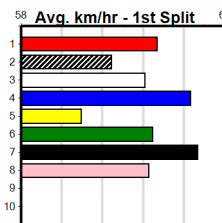

WARRNAMBOOL FENCING SPECIALISTS

Distance: 390m, Race Type: Mixed 6/7, Total Prizemoney: $3,000
1st: $1,950, 2nd: $600, 3rd: $300, 4th: $150

9

8:37PM

(VIC time)

SUMMER RIOT (3) was a brilliant 22.32 Ballarat winner in her Vic debut and she has the speed to cross and lead throughout. OVERDRAWN (8) has been impressive to date and he will get plenty of room early on. SETTLEMENT DAY (4) shows promise

Watchdog Tips: **3** **8** **4** **5** **Bet:** **Win 3**