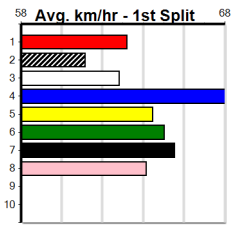

CASSIGN DESIGN

Distance: 390m, Race Type: Grade 7, Total Prizemoney: $3,000
1st: $1,950, 2nd: $600, 3rd: $300, 4th: $150

3

6:35PM

(VIC time)

LIBERTY POP (4) is armed with slick early speed and she will appreciate the slight drop in class tonight. VIOLENT DELIGHT (5) has been racing in consistent fashion and she will get a nice cart across early on. VANS TURBO (7) can run a cheeky race.

Watchdog Tips: **4** **5** **7** **1** **Bet:** **Trifecta 4,5/1,4,5,7/1,4,5,6,7,8 ($10 - 41.67%)**