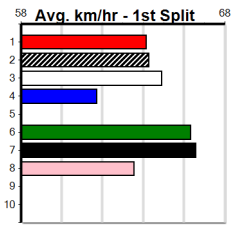

GREYHOUND ADOPTION PROGRAM

Distance: 390m, Race Type: Grade 5, Total Prizemoney: $3,000
1st: $1,950, 2nd: $600, 3rd: $300, 4th: $150

5

7:16PM

(VIC time)

TINKER PAT (8) comes here with some brilliant Geelong wins to his credit and he looks very well graded in this event. COWBOY BEBOP (6) was far from disgraced last time and he will appreciate the vacant draw. MILKMAN NEIL (7) is more than capable

Watchdog Tips: **8** **6** **7** **1** **Bet:** **Quinnella 8/1,6,7 ($10 for 333.33%)**

1 BLOCK STAR (NSW)[5] *Strong effort two runs back, same draw, respect*
RBD B Nov-18 **KNOCKA NORRIS** **KISSING CARTER** **$8.00**

Form	Box	Weight	Dist	Track	Date	Time	BON	Margin	1st/2nd (Time)	PIR	Checked	Comment	W/R	Split 1	S/P	Grade	
4th	(6)	28.0	390	BAL	R11	30-Jul-22	22.51	21.93	3.00L	COWBOY BEBOP (22.31)	M/35	.	.	.	8.59	$11.60	5
6th	(7)	28.0	425	BEN	R6	05-Aug-22	24.39	23.76	9.00L	KAHEEM BALE (23.76)	M/886	.	V7	.	6.78	$39.40	X45
2nd	(1)	27.6	390	BAL	R5	04-Sep-22	22.39	22.06	3.00L	ASTON KHAN (22.19)	M/42	.	.	.	8.55	$6.90	5
6th	(8)	27.6	485	HOR	R8	12-Sep-22	28.18	27.23	12.00L	EAGLE BOY (27.34)	M/456	.	.	.	6.67	$43.30	5

Owner(s): Bowlo Buddies (SYN), S Wood, A Mcanelly, G Perrie, R Mcanelly, A Miller, C Lambert

Winning Boxes

1	2	3	4	5	6	7	8
1	2	2	1	1	1		2
Prize	$21,161.79						
Best	NBT						
Starts	58-9-11-0						
Trk/Dst	1-0-0-0						
APM	$3352						

2 OUR ANDO [5] *Needs to lead, will get peppered mid race, tested*
BD D Apr-18 **FERNANDO BALE** **SISCO SIZZLE** **$21.00**

Form	Box	Weight	Dist	Track	Date	Time	BON	Margin	1st/2nd (Time)	PIR	Checked	Comment	W/R	Split 1	S/P	Grade	
6th	(7)	29.8	400	MTG	R6	28-Aug-22	23.49	22.76	11.00L	LEKTRA GAL (22.76)		.	.	.	11.43	$15.00	O
3rd	(1)	29.6	390	WBL	R12	08-Sep-22	22.67	22.14	4.75L	BELLA SUGAR (22.34)	M/44	.	.	.	8.87	$8.50	5
2nd	(6)	29.4	390	WBL	R11	15-Sep-22	22.81	21.86	0.50L	LIPS BOLONEY (22.77)	M/72	.	.	.	8.96	$13.70	5
4th	(4)	29.6	390	WBL	R10	22-Sep-22	22.48	22.05	6.50L	WESTERN'S BEAR (22.05)	M/44	.	.	.	8.95	$32.60	5

Owner(s): MANY WINNERS (SYN), A Brookes, P Keane, G Dix, G Thomson, B Keane

Winning Boxes

1	2	3	4	5	6	7	8
1	2	3	4	5	6	7	8
1	2		2	1			1
Prize	$28,603.93						
Best	22.01						
Starts	80-11-21-10						
Trk/Dst	33-4-10-4						
APM	$6478						

3 CRACKERJACK KING [5] ***** SCRATCHED *****
BK D Nov-20 **BERNARDO** **MAXIMUM OAKS** **$6.00**

Form	Box	Weight	Dist	Track	Date	Time	BON	Margin	1st/2nd (Time)	PIR	Checked	Comment	W/R	Split 1	S/P	Grade	
4th	(3)	32.8	450	SHP	R1	08-Aug-22	26.17	25.27	11.00L	DRY LIGHTNING (25.46)	M/744	.	.	.	7.19	$3.00	X67H
3rd	(5)	33.0	450	SHP	R5	15-Aug-22	25.73	24.99	5.50L	ROLLIN' JACKPOT (25.37)	M/454	.	.	.	6.82	$6.40	X67F
1st	(3)	33.3	485	HOR	R5	23-Aug-22	27.55	26.92	1.5L	EXTRAVAGANT (27.65)	M/422	.	.	.	6.72	$1.90	X67
3rd	(2)	33.0	485	HOR	R8	02-Sep-22	27.62	27.22	6.00L	BABY JAYCEE (27.22)	M/444	.	.	.	6.69	$6.00	X45

Owner(s): J Cooper

Winning Boxes

1	2	3	4	5	6	7	8
1	2	3	4	5	6	7	8
1	2		1				
Prize	$7,290.00						
Best	FSH						
Starts	9-3-1-2						
Trk/Dst	0-0-0-0						
APM	$5487