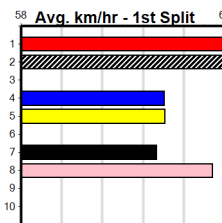

MEPUNGA CRUZER @ STUD

Distance: 390m, Race Type: Grade 5, Total Prizemoney: $3,000
1st: $1,950, 2nd: $600, 3rd: $300, 4th: $150

10

8:58PM

(VIC time)

MATT'S HOPE (2) is a gifted speedster and he can light them up soon after box rise. KEY TO SUCCESS (1) was brilliant here last week and she will be in the mix for a long way. MISS COSMIC LEE (4) can run a cheeky race.

Watchdog Tips: **2** **1** **4** **7** **Bet:** **Trifecta 2/1/4,7 ($10 - 500%)**