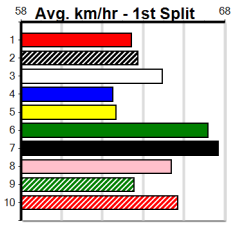

YARRA VALLEY FM 99.1

Distance: 300m, Race Type: Grade 5 T3, Total Prizemoney: \$1,560
 1st: \$1,000, 2nd: \$320, 3rd: \$160, 4th: \$80

12

2:39PM

(VIC time)

NOT GUILTY (6) appears to have a class edge on her rivals and should only need a clear run to score here. ASTON LILA (3) has the early speed to cross the inside runners and get the gun run. LITTLE BLAZER (4) was a solid winner here 2 starts back.