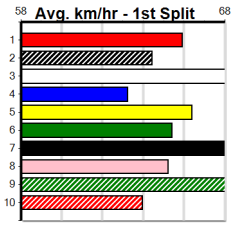

LIKE GRVictoria ON FACEBOOK

Distance: 300m, Race Type: Grade 5 T3, Total Prizemoney: $1,560
1st: $1,000, 2nd: $320, 3rd: $160, 4th: $80

5

12:22PM
(VIC time)

JAKE SCAR (1) looks the class runner of this field and from the gun draw looks hard to beat.
UNROADWORTHY (6) loves racing here and looks well suited from the wider draw. WARM BEER (2) is never too far away.

Watchdog Tips:

1 **6** **2** **5** **Bet:**

Trifecta 1/2,5,6/2,4,5,6,7,8 ($10 - 66.67%)

Form	Box	Weight	Dist	Track	Date	Time	BON	Margin	1st/2nd (Time)	PIR	Checked	Comment	W/R	Split 1	S/P	Grade	Winning Boxes							
1 JAKE SCAR [5] <i>Class edge, draw suits, one to beat.</i>																								
BK	D	May-20		RITZA LENNY		MISS LEGALITY				BEST BET		$1.80			<table border="1"> <tr><td>1</td><td>2</td><td>3</td><td>4</td><td>5</td><td>6</td><td>7</td><td>8</td></tr> <tr><td>1</td><td>2</td><td>2</td><td>1</td><td></td><td></td><td></td><td></td></tr> <tr><td>Prize</td><td colspan="7">$7,152.14</td><td></td><td></td></tr> <tr><td>Best</td><td colspan="7">16.81</td><td></td><td></td></tr> <tr><td>Starts</td><td colspan="7">25-6-1-2</td><td></td><td></td></tr> <tr><td>Trk/Dst</td><td colspan="7">8-3-0-1</td><td></td><td></td></tr> <tr><td>APM</td><td colspan="7">$3528</td><td></td><td></td></tr> </table>									
Trainer: Kathrynne Tabb (Lara) Owner(s): D Bate																								
2 WARM BEER [5] <i>Perennial placegetter, one for the exotics.</i>																								
BK	D	Sep-18		DALGETTY		ZIPPY'S ME MUM				BEST BET		$14.00			<table border="1"> <tr><td>1</td><td>2</td><td>3</td><td>4</td><td>5</td><td>6</td><td>7</td><td>8</td></tr> <tr><td>1</td><td>1</td><td></td><td></td><td></td><td></td><td></td><td>2</td></tr> <tr><td>Prize</td><td colspan="7">$11,264.38</td><td></td><td></td></tr> <tr><td>Best</td><td colspan="7">17.02</td><td></td><td></td></tr> <tr><td>Starts</td><td colspan="7">73-5-15-11</td><td></td><td></td></tr> <tr><td>Trk/Dst</td><td colspan="7">22-2-7-3</td><td></td><td></td></tr> <tr><td>APM</td><td colspan="7">$2856</td><td></td><td></td></tr> </table>									
Trainer: David Phillips (Endeavour Hills) Owner(s): A Condon																								
3 KNUCKLE BUSTER [5] <i>Racing below best lately, might find this too hard</i>																								
F	D	Feb-18		BARCIA BALE		CHEEKY HAND				BEST BET		$9.00			<table border="1"> <tr><td>1</td><td>2</td><td>3</td><td>4</td><td>5</td><td>6</td><td>7</td><td>8</td></tr> <tr><td>1</td><td>4</td><td></td><td>4</td><td>1</td><td>2</td><td>1</td><td>1</td></tr> <tr><td>Prize</td><td colspan="7">$23,165.00</td><td></td><td></td></tr> <tr><td>Best</td><td colspan="7">16.78</td><td></td><td></td></tr> <tr><td>Starts</td><td colspan="7">101-14-14-9</td><td></td><td></td></tr> <tr><td>Trk/Dst</td><td colspan="7">39-8-7-4</td><td></td><td></td></tr> <tr><td>APM</td><td colspan="7">$2928</td><td></td><td></td></tr> </table>									
Trainer: Terry Meyer (Invergordon) Owner(s): T Meyer																								
4 HOT DIAMOND [5] <i>Draw is a worry, has talent but will need luck.</i>																								
BK	B	Jan-19		BANJO BOY		PAUA TO AVOID				BEST BET		$10.00			<table border="1"> <tr><td>1</td><td>2</td><td>3</td><td>4</td><td>5</td><td>6</td><td>7</td><td>8</td></tr> <tr><td>3</td><td>2</td><td></td><td></td><td></td><td></td><td></td><td>1</td></tr> <tr><td>Prize</td><td colspan="7">$5,975.00</td><td></td><td></td></tr> <tr><td>Best</td><td colspan="7">17.16</td><td></td><td></td></tr> <tr><td>Starts</td><td colspan="7">40-6-3-5</td><td></td><td></td></tr> <tr><td>Trk/Dst</td><td colspan="7">2-1-0-1</td><td></td><td></td></tr> <tr><td>APM</td><td colspan="7">$1277</td><td></td><td></td></tr> </table>									
Trainer: Grant Hammerstein (Kingleake West) Owner(s): G Hammerstein																								
5 HOT DIESEL [5] <i>Good early, has enough talent, chance if steps.</i>																								
BK	D	Oct-18		COLLISION		NANCY MAY				BEST BET		$6.00			<table border="1"> <tr><td>1</td><td>2</td><td>3</td><td>4</td><td>5</td><td>6</td><td>7</td><td>8</td></tr> <tr><td>1</td><td>2</td><td>2</td><td></td><td></td><td></td><td></td><td>4</td></tr> <tr><td>Prize</td><td colspan="7">$21,362.14</td><td></td><td></td></tr> <tr><td>Best</td><td colspan="7">16.93</td><td></td><td></td></tr> <tr><td>Starts</td><td colspan="7">70-9-11-13</td><td></td><td></td></tr> <tr><td>Trk/Dst</td><td colspan="7">5-1-1-1</td><td></td><td></td></tr> <tr><td>APM</td><td colspan="7">$3592</td><td></td><td></td></tr> </table>									
Trainer: David Plumridge (Wantirna South) Owner(s): D Plumridge																								
6 UNROADWORTHY [5] <i>Hit or miss early but draw suits, place hopes.</i>