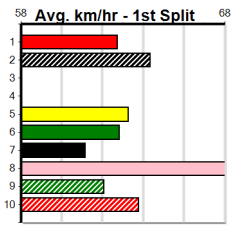

JASON McKEOWN PHOTOGRAPHY

Distance: 300m, Race Type: Tier 3 - Grade 7, Total Prizemoney: $1,560
1st: $1,000, 2nd: $320, 3rd: $160, 4th: $80

3

11:47AM

(VIC time)

MYSTIC LOVE (1) was a handy winner from this box 2 starts back and a repeat here should see her go close again. OUT AND DREAMING (8) continues to improve and should be right in the mix again. IS A COCO (4) may only need some early luck.

Watchdog Tips:

1

8

4

2

Bet:

Trifecta 1,4,8/1,4,8/1,2,4,5,6,7,8 ($10 - 33.33%)

Main table containing race details for 9 races, including horse names, trainers, odds, and winning boxes. Races include MYSTIC LOVE (QLD), CELTIC BOUY, MOYARRA ILLUSION, IS A COCO, PATCHWORK PANDA (NSW), RIA, CRIMSON ONYX, OUT AND DREAMING (NSW), CLEMONS, and MOON DRAGON.