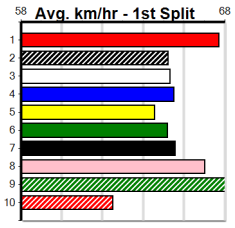

STRAIGHT RACING...GREAT RACING

Distance: 350m, Race Type: Grade 5 T3, Total Prizemoney: $1,560
1st: $1,000, 2nd: $320, 3rd: $160, 4th: $80

8
1:17PM
(VIC time)

AVIANNA (8) has a class edge on her rivals here and may only need some clear running to salute.
GIPPSLAND BOY (5) can explode mid race and could put himself into contention with some room.
BUCKLE UP (4) is rarely far away.

Watchdog Tips: **8** **5** **4** **7** **Bet:** **Box Exacta 4,5,8 ($10 for 166.67%)**