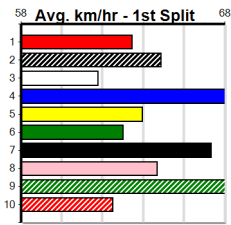

PITSTOP MOWER REPAIRS

Distance: 350m, Race Type: Grade 5 T3, Total Prizemoney: $1,560
1st: $1,000, 2nd: $320, 3rd: $160, 4th: $80

7
12:57PM
(VIC time)

NEIRBO (7) is just simply the fastest dog in this field and looks set to get a cart early on. WESTERN BOMBER (4) has enough early speed to overcome his awkward draw and could be prominent. ALMIGHTY MACK (2) is well drawn here.

Watchdog Tips: **7** **4** **2** **5** Bet: **Quinella 4/7 ($10 for 1000%)**