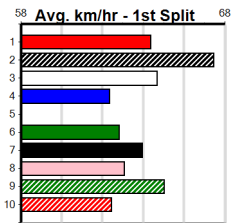

1
11:12AM
(VIC time)

BRIGHT BLACK (5) has been placed in 3 of his 4 starts and looks every chance to break his maiden here. INTER STORM (8) has produced his best results from wide draws and has his chance here. JOHNNY DANIELS (4) has claims also.

Watchdog Tips: **5** **8** **4** **7** Bet: **Trifecta 5,8/2,4,5,7,8/2,4,5,7,8 ($10 - 41.67%)**