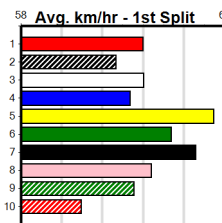

Healesville

DOWNLOAD THE WATCHDOG APP

Distance: 300m, Race Type: Grade 5 T3, Total Prizemoney: \$1,560

1st: \$1,000, 2nd: \$320, 3rd: \$160, 4th: \$80

4

12:05PM

(VIC time)

BRAEMAR WALLACE (5) has enough early speed to lead here and could prove too classy in the run home. ZIPPER SHINE (6) was a impressive winner here from box 1 last start and could challenge. TRAVELLING SANDS (8) has claims.