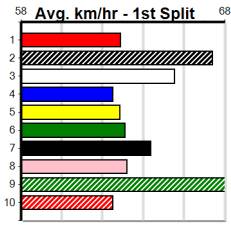

GREYHOUND CLUBS VICTORIA

Distance: 350m, Race Type: Grade 5 T3, Total Prizemoney: \$1,560
1st: \$1,000, 2nd: \$320, 3rd: \$160, 4th: \$80

11

2:19PM

(VIC time)

READY FOR SEA (2) is hit or miss early but when she hits she is very hard to beat. GLOBAL FIX (1) is drawn to race on the speed and may only need some luck to feature in the finish here. BRUREE TOWN (3) has talent and may only need room.