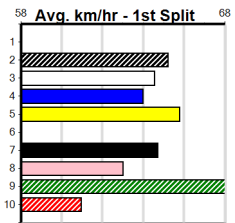

MIGHTY MISSILE (4) will find this easier than recent racing and has enough early speed to go close here. LITTLE KIT (5) can fly early on and if she finds the arm could prove hard to catch. NIGERIAN KABOOM (3) has ability.

Watchdog Tips: **4** **5** **3** **7** Bet: **Box Exacta 3,4,5 ($10 for 166.67%)**

Main table containing 10 race entries (1-10). Each entry includes horse name, trainer, jockey, race details, and a 'Winning Boxes' table. Race 1: BLITZEN VIXEN [5] vs ROSE MAGIC, $6.00. Race 2: FAST FEVER [5] vs INMATE, $10.00. Race 3: NIGERIAN KABOOM [5] vs QUEEN KABOOM, $6.00. Race 4: MIGHTY MISSILE (NSW)[5] vs CHEVY QUEEN, $2.50. Race 5: LITTLE KIT [5] vs HOT CHARMOLA, $4.00. Race 6: MISS RITZY [5] vs MISS LEGALITY, $26.00. Race 7: OCEAN STORM [5] vs OCEAN VIEW, $12.00. Race 8: DEADLY DREAM [5] vs DEADLY BASILISA, $15.00. Race 9: ALWAYS PRIMED [5] vs PAUA TO ESCAPE, $7.00. Race 10: UNIQUE ROMAN [5] vs UNIQUE JOSAPHINE, $34.00. Races 9 and 10 are marked as 'SCRATCHED'.