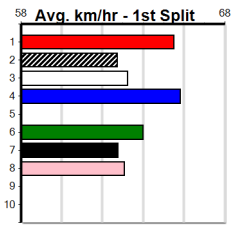

HOUDINI BOY @ STUD

Distance: 525m, Race Type: Grade 5, Total Prizemoney: $9,090
1st: $5,900, 2nd: $1,820, 3rd: $915, 4th: $455

12

10:30PM

(VIC time)

ZOHA BALE (7) went into overdrive clocking an elite run-home sectional in his super 29.32 last start Sandown Park win. KANJI WAR (8) can put herself into contention with an expected fast first split that could even see her high rolling out in front.

Watchdog Tips: **7** **8** **3** **6** **Bet:** **Box Trifecta 3,6,7,8 ($10 for 41.67%)**