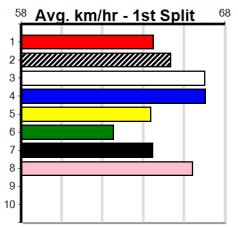

Sale

GREAT CHASE HT7

Distance: 440m, Race Type: Special Event, Total Prizemoney: $6,190
1st: $4,020, 2nd: $1,240, 3rd: $620, 4th: $310

10

9:30PM

(VIC time)

IRISH (8) has been beginning beautifully, is chasing five straight wins, and can handle wide draws.
LAKEVIEW DOZER (3) has been racing in town and has won four from six over this trip. ALBIE'S
CRUISER (1) took time honours over 520m here recently.

Watchdog Tips: 8 3 1 2 **Bet:** Trifecta 3,8/1,2,3,8/1,2,3,8 ($10 - 83.33%)