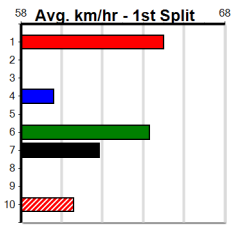

Sale

GRV VICBRED MAIDEN SERIES HT3

Distance: 440m, Race Type: Maiden Heat, Total Prizemoney: \$2,590
1st: \$1,680, 2nd: \$520, 3rd: \$260, 4th: \$130

3
6:57PM
(VIC time)

A number of first starters engaged here including JEPHSON (8), who is part of an outstanding litter which includes the classy Koh Samui. The promising AKINA CRUSADER (1) has been crashing his way to the rail and lands his first inside draw here.