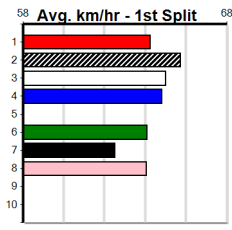

CATERS MOWING

Distance: 520m, Race Type: Mixed 6/7, Total Prizemoney: $3,440
1st: $2,230, 2nd: $690, 3rd: $345, 4th: $175

MADALIA ZOOM (2) has had two starts from this draw for two wins and with a little room in the early stages he can reproduce his brilliant Best of Night win here earlier this month in 29.63sec. CUNNAMULLA (4) took time honours at Traralgon recently.

Watchdog Tips: 2 4 7 8 Bet: Trifecta 2,4/2,4,7,8/1,2,3,4,7,8 ($10 - 41.67%)

Main race table with columns: Form, Box, Weight, Dist, Track, Date, Time, BON, Margin, 1st/2nd (Time), PIR, Checked, Comment, W/R, Split, 1, S/P, Grade. Includes race details, horse names, trainers, and winning boxes.