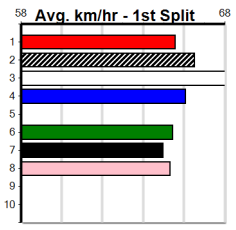

Sale

WHITTAKER FARMS

Distance: 520m, Race Type: Mixed 4/5, Total Prizemoney: $5,360
1st: $3,470, 2nd: $1,080, 3rd: $540, 4th: $270

5
7:42PM
(VIC time)

Expecting TAYLORS JEWEL (2) to lead all the way. She is in career best form winning three of her past six. GOING ALRIGHT (8) scored an impressive win at Sandown recently. Respect. CHATTERBOX TILLY (3) not out of it by any means.

Watchdog Tips: **2** **8** **3** **7** **Bet:** **Box Trifecta 2,3,7,8 ($10 for 41.67%)**