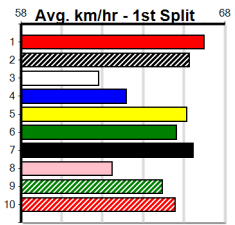

Sale

ROTTI SECURITY FINAL

Distance: 520m, Race Type: Grade 5 Final, Total Prizemoney: $6,190
1st: $4,020, 2nd: $1,240, 3rd: $620, 4th: $310

6

8:04PM
(VIC time)

ADELMO BALE (5) was simply breathtaking in recording a flying 29.18 heat win and a repeat performance would see him winning. WHARFIE (1) overcame some trouble mid race to take out his heat in 29.66. Expect BLACK SAIL (4) to be motoring home.

Watchdog Tips: **5** **1** **4** **10** **Bet:** **Trifecta 5/1/4,10 ($10 - 500%)**

Form	Box	Weight	Dist	Track	Date	Time	BON	Margin	1st/2nd (Time)	PIR	Checked	Comment	W/R	Split 1	S/P	Grade	Winning Boxes																
1 WHARFIE [4]																	<i>Overcame trouble in his top heat win, danger.</i>																
F D Mar-20 MOREIRA																	LOUD LANA								$2.60	<table border="1"> <tr><td>1</td><td>2</td><td>3</td><td>4</td><td>5</td><td>6</td><td>7</td><td>8</td></tr> <tr><td>1</td><td>2</td><td>2</td><td></td><td></td><td></td><td>1</td><td>3</td></tr> <tr><td>Prize</td><td colspan="7"></td><td>$33,165.00</td><td colspan="7"></td></tr> <tr><td>Best</td><td colspan="7"></td><td>29.66</td><td colspan="7"></td></tr> <tr><td>Starts</td><td colspan="7"></td><td>27-9-4-3</td><td colspan="7"></td></tr> <tr><td>Trk/Dst</td><td colspan="7"></td><td>1-1-0-0</td><td colspan="7"></td></tr> <tr><td>APM</td><td colspan="7"></td><td>$16285</td><td colspan="7"></td></tr> </table>							
Trainer: Shane Richer (Boolarra)																	Owner(s): G Kearns																
2 ASTON SUNSET [5]																	<i>Massive task in this company, needs some luck.</i>																
BK B Jun-19 ASTON DEE BEE																	ASTON DAWN								$51.00	<table border="1"> <tr><td>1</td><td>2</td><td>3</td><td>4</td><td>5</td><td>6</td><td>7</td><td>8</td></tr> <tr><td>2</td><td>1</td><td>4</td><td>1</td><td>2</td><td></td><td></td><td>1</td></tr> <tr><td>Prize</td><td colspan="7"></td><td>$53,808.13</td><td colspan="7"></td></tr> <tr><td>Best</td><td colspan="7"></td><td>NBT</td><td colspan="7"></td></tr> <tr><td>Starts</td><td colspan="7"></td><td>79-12-5-8</td><td colspan="7"></td></tr> <tr><td>Trk/Dst</td><td colspan="7"></td><td>9-0-0-1</td><td colspan="7"></td></tr> <tr><td>APM</td><td colspan="7"></td><td>$10112</td><td colspan="7"></td></tr> </table>							
Trainer: Chris Johannsen (Devon Meadows)																	Owner(s): R Borda																
3 UNDER ARREST [5]																	<i>Slow beginner, can run home into a placing.</i>																
BK D Feb-20 SUPERIOR PANAMA																	SWEET IT IS								$17.00	<table border="1"> <tr><td>1</td><td>2</td><td>3</td><td>4</td><td>5</td><td>6</td><td>7</td><td>8</td></tr> <tr><td></td><td></td><td></td><td>1</td><td>1</td><td></td><td></td><td>1</td></tr> <tr><td>Prize</td><td colspan="7"></td><td>$11,650.00</td><td colspan="7"></td></tr> <tr><td>Best</td><td colspan="7"></td><td>NBT</td><td colspan="7"></td></tr> <tr><td>Starts</td><td colspan="7"></td><td>17-5-2-1</td><td colspan="7"></td></tr> <tr><td>Trk/Dst</td><td colspan="7"></td><td>1-0-1-0</td><td colspan="7"></td></tr> <tr><td>APM</td><td colspan="7"></td><td>$4647</td><td colspan="7"></td></tr> </table>							
Trainer: Ned Mcdonald (Pearcedale)																	Owner(s): N Mcdonald																
4 BLACK SAIL [5]																	<i>Slow beginner armed with a devastating finish.</i>																
RF D May-20 SUPERIOR PANAMA																	TRIXTA ROX								$4.50	<table border="1"> <tr><td>1</td><td>2</td><td>3</td><td>4</td><td>5</td><td>6</td><td>7</td><td>8</td></tr> <tr><td>3</td><td></td><td></td><td></td><td></td><td></td><td>2</td><td>1</td></tr> <tr><td>Prize</td><td colspan="7"></td><td>$20,285.00</td><td colspan="7"></td></tr> <tr><td>Best</td><td colspan="7"></td><td>NBT</td><td colspan="7"></td></tr> <tr><td>Starts</td><td colspan="7"></td><td>18-6-4-1</td><td colspan="7"></td></tr> <tr><td>Trk/Dst</td><td colspan="7"></td><td>1-0-1-0</td><td colspan="7"></td></tr> <tr><td>APM</td><td colspan="7"></td><td>$7451</td><td colspan="7"></td></tr> </table>							
Trainer: Ned Mcdonald (Pearcedale)																	Owner(s): N Mcdonald																
5 ADELMO BALE (NSW)[4]																	<i>Fastest heat winner, the one to beat.</i>																
BK D Mar-20 FERNANDO BALE																	URSULA BALE								$2.00	<table border="1"> <tr><td>1</td><td>2</td><td>3</td><td>4</td><td>5</td><td>6</td><td>7</td><td>8</td></tr> <tr><td>4</td><td>2</td><td></td><td>1</td><td></td><td></td><td></td><td>2</td></tr> <tr><td>Prize</td><td colspan="7"></td><td>$26,555.00</td><td colspan="7"></td></tr> <tr><td>Best</td><td colspan="7"></td><td>29.18</td><td colspan="7"></td></tr> <tr><td>Starts</td><td colspan="7"></td><td>20-9-5-2</td><td colspan="7"></td></tr> <tr><td>Trk/Dst</td><td colspan="7"></td><td>1-1-0-0</td><td colspan="7"></td></tr> <tr><td>APM</td><td colspan="7"></td><td>$18772</td><td colspan="7"></td></tr> </table>