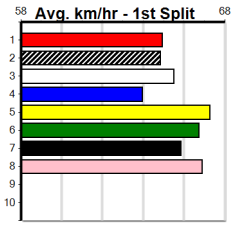

Sale

GREAT CHASE HT8

Distance: 440m, Race Type: Special Event, Total Prizemoney: $6,190
1st: $4,020, 2nd: $1,240, 3rd: $620, 4th: $310

11
9:52PM
(VIC time)

LAKEVIEW ROSIE (7) returns to her home track after a stint in town and she is the one to beat based on her sizzling back-to-back wins here last month in 24.64 and 24.57. AFTERNOON (5) stuck to her guns well when placed here two runs back.

Watchdog Tips: 7 5 4 1 **Bet:** Trifecta 7/1,3,4,5,6/1,3,4,5,6,8 ($10 - 40%)