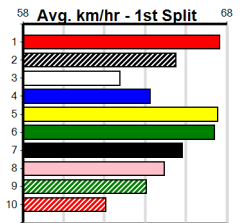

Sale

CABINET CONNECTIONS

Distance: 440m, Race Type: Grade 5, Total Prizemoney: \$3,000
1st: \$1,950, 2nd: \$600, 3rd: \$300, 4th: \$150

12
10:14PM
(VIC time)

SHAVANO (6) took it right up to a couple of top class speedsters here last week and he looks a cut above this field. ASTON MIEDEMA (7) is racing with confidence winning three of her past four. RAPIDO STORM (3) was a good thing beaten last start.