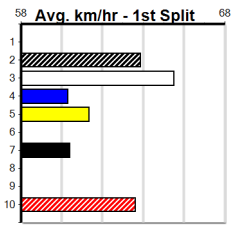

Sale

GRV VICBRED MAIDEN SERIES HT2

Distance: 440m, Race Type: Maiden Heat, Total Prizemoney: \$2,590
1st: \$1,680, 2nd: \$520, 3rd: \$260, 4th: \$130

2

6:34PM

(VIC time)

RIO RIPLEY (2) has shown glimpses of ability throughout his brief career and he looks a big chance to land his first win tonight if he can nail the start. Watch betting with the first starters, in particular AKINA LAD (1) from the coveted red alley.