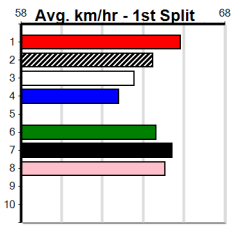

GREYHOUND ADOPTION PROGRAM

Distance: 300m, Race Type: Grade 5, Total Prizemoney: $3,000
1st: $1,950, 2nd: $600, 3rd: $300, 4th: $150

4

11:57AM

(VIC time)

CRACKER (5) has good early speed and should appreciate the drop in class in this event. NINJA GIRL MIA (2) is better than her form reads and she will appreciate having an inside draw here. UNROADWORTHY (7) is well drawn and has claims.

Watchdog Tips: **5** **2** **7** **8** **Bet:** **Box Exacta 2,5,7 ($10 for 166.67%)**