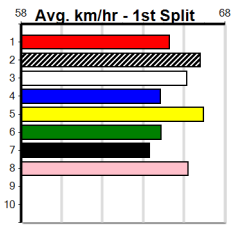

YARRA VALLEY FM 99.1

Distance: 300m, Race Type: Grade 5, Total Prizemoney: $3,000
1st: $1,950, 2nd: $600, 3rd: $300, 4th: $150

11

2:05PM
(VIC time)

Take out the four. ASTON BEL AIR (8) will find this much easier and should be prominent throughout. RUBY'S DESIRE (6) has been solid of late. CHAPPYS GIRL (7) place claims.

Watchdog Tips: **8** **6** **7** **1** **Bet:** **Exacta 6,8/6,7,8 ($10 for 250%)**