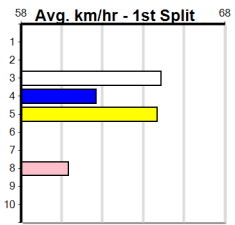

Distance: 300m, Race Type: Maiden, Total Prizemoney: $2,590
1st: $1,680, 2nd: $520, 3rd: $260, 4th: $130

1
11:05AM
(VIC time)

Watch the betting. TONIC'S GIRL (2) is from a proven dam who has produced the likes of Kepal and could be prominent. AUSSIE KAREN (3) has claims. POUNCING PENNY (4) to fill the minor placing.

Watchdog Tips: **2** **3** **4** **7** **Bet:** **Win 2**