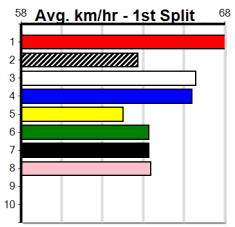

Healesville

FOLLOW @TheWatchdogTips ON TWITTE

Distance: 350m, Race Type: Mixed 6/7, Total Prizemoney: $3,000
1st: $1,950, 2nd: $600, 3rd: $300, 4th: $150

3

11:42AM

(VIC time)

BLACKLISTED (1) has been improving with each start and looks the one to beat from the gun draw here. IRINKA GLADYS (3) is resuming but will find this much easier than recent racing and could be hard to hold out. MEANS BUSINESS (2) is consistent.

Watchdog Tips: **1** **3** **2** **6** **Bet:** **Exacta 1,3/1,2,3 ($10 for 250%)**