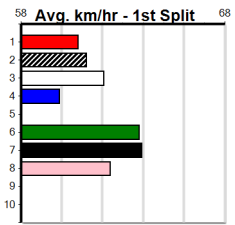

SOUTHERN SHEETMETAL (0-2 WINS)

Distance: 545m, Race Type: Tier 3 - Restricted Win, Total Prizemoney: $1,780
1st: $1,150, 2nd: $360, 3rd: $180, 4th: $90

9

1:09PM

(VIC time)

MANSON (8) powered to the line in his handy 25.91 Warrnambool win and he is suited by the rise in distance. GET OUT (4) caught the eye when placed on debut at The Meadows and he just needs a little room early. RAVING ICON (7) has claims

Watchdog Tips: **8** **4** **7** **1** **Bet:** **Exacta 4,8/1,4,7,8 ($10 for 166.67%)**