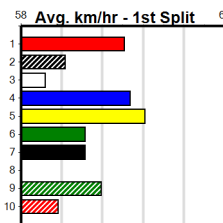

A1 SIGNAGE

2
11:00AM

(VIC time)

Distance: 390m, Race Type: Tier 3 - Maiden, Total Prizemoney: $1,560
1st: $1,000, 2nd: $320, 3rd: $160, 4th: $80

RAPIDFIRE SERENA (5) is far better than her past few runs and she should assume control soon after box rise. MISS DAISY LEE (6) was far from disgraced at Bendigo and she will get a nice cart across early on. FERNBANK FLYER (7) has solid claims

Watchdog Tips: **5** **6** **7** **3** Bet: Exacta 5,6,7/3,5,6,7 ($10 for 111.11%)