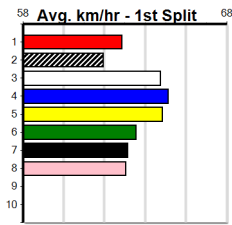

Ballarat

HARD STYLE RICO AT STUD

Distance: 545m, Race Type: Grade 5 T3, Total Prizemoney: \$1,780
1st: \$1,150, 2nd: \$360, 3rd: \$180, 4th: \$90

8

12:50PM

(VIC time)

MISS MOLLY LEE (1) is far better than her past few runs and she should be able to put a space in them mid race. FOXTROT TANGO (2) was impressive two runs back and he can follow the red through early on. GAMBLIN' WAYS (6) loves racing here.