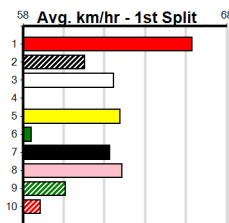

### Track Record:

Distance	Time	Greyhound	Date Set
390m	21.606	BAREKI	12-Dec-20
450m	24.686	SILVER LAKE	03-Feb-21
545m	30.319	MY BRO KADE	23-Jan-19
660m	37.475	SHIMA MIST	12-Feb-20

### Ballarat

**TRACK INFO**  
 Track Circumference: 622m  
 Radius Top Turn: 59m  
 Track Width: 6.5m  
 Radius Home Turn: 59m

ABERDEEN GRANGE (2) showed improvement when placed here last time and she won't get a better chance to break through. MANDRAGORA (1) led for a long way at Horsham and she will be on the pace throughout. CRYMELON ULTRA (6) can run a cheeky race.