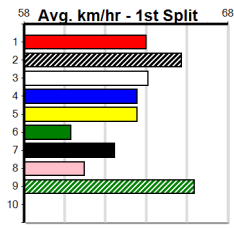

# SJC CONCRETING (2-3 WINS)

Distance: 390m, Race Type: Tier 3 - Restricted Win, Total Prizemoney: \$1,560  
1st: \$1,000, 2nd: \$320, 3rd: \$160, 4th: \$80

4

11:36AM

(VIC time)

BLACKPOOL RUTH (3) was never headed in her handy 22.82 Geelong win and she looks very well graded again. MICK SAYS SO (2) has a good turn of foot and he will keep the pressure on from the outset. MR. FREDDIE LEE (5) is showing some promise