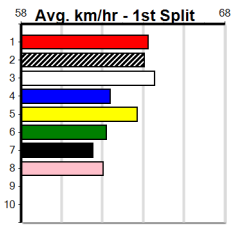

# EUREKA CONCRETE (2-3 WINS)

Distance: 450m, Race Type: Tier 3 - Restricted Win, Total Prizemoney: \$1,560  
1st: \$1,000, 2nd: \$320, 3rd: \$160, 4th: \$80

**7**  
12:35PM  
(VIC time)

CRACKERJACK PA (1) was smartly placed here last week and he should find this event a little easier. LONG SHADOW (3) is better than his past two runs and he can work into the mix mid race. SHE SIZZLES (8) is showing some promise.