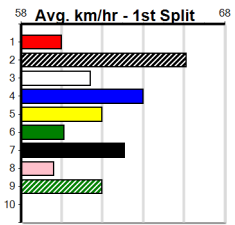

CATERING ALLSORTS

Distance: 450m, Race Type: Tier 3 - Grade 7, Total Prizemoney: $1,560
1st: $1,000, 2nd: $320, 3rd: $160, 4th: $80

WINDY BISCUIT (2) showed her true talent with a dominant 19.81 Healesville win and she may prove hard to reel in again. CINDY'S KYLE (1) has been placed in two of three here and he should get a nice run through early on. DAD'S NEWS (8) shows promise

Watchdog Tips: 2 1 8 5 Bet: Exacta 1,2/1,2,5,7,8 ($10 for 125%)

Main table containing race details for 10 races, including horse names, trainers, owners, and winning boxes. Race 1: CINDY'S KYLE [7], Race 2: WINDY BISCUIT [7], Race 3: SMILING SAPPHIRE [7], Race 4: NICKI WHOOP [7], Race 5: ENSEMBLE [7], Race 6: ORFORD BALE (NSW)[7], Race 7: EYES DON'T LIE (NSW)[7], Race 8: DAD'S NEWS [7], Race 9: SUNNY LOVE [7] (Res. *** SCRATCHED ***), Race 10: NO RESERVE ***.