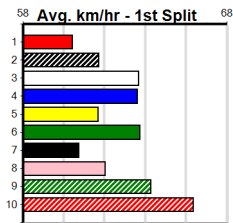

12
2:18PM
(VIC time)

FREE ENTRY EVERY MEETING

Distance: 390m, Race Type: Grade 5 T3, Total Prizemoney: $1,560
1st: $1,000, 2nd: $320, 3rd: $160, 4th: $80

MINNIE THE MINX (8) is far better than her form indicates and she will appreciate the slight drop in class today. DARLEY DYNAMO (7) has a good record here and she will be on the pace from the outset. RAMADI BALE (1) won't be too far away

Watchdog Tips: **8** **7** **1** **3** **Bet:** **Exacta 7,8/1,3,7,8 ($10 for 166.67%)**