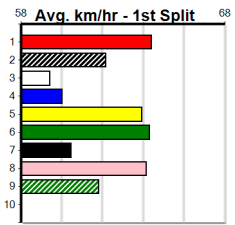

TUDOR ELECTRICAL

Distance: 390m, Race Type: Tier 3 - Grade 7, Total Prizemoney: $1,560
1st: $1,000, 2nd: $320, 3rd: $160, 4th: $80

11

1:57PM
(VIC time)

BLACKPOOL JEWEL (5) has been placed in three of four here and she has the speed to cross and lead throughout. SNAP SECOND (8) owns a handy 22.27 PB here and he will be on the pace from the outset. STACKS ON EDDIE (7) can run a cheeky race

Watchdog Tips: **5** **8** **7** **3** **Bet:** **Exacta 5,8/3,5,7,8 ($10 for 166.67%)**