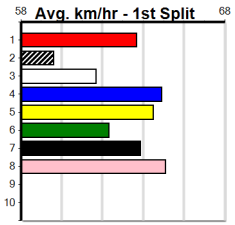

PREMIER SPEEDWAY WARRNAMBOOL (2)

Distance: 450m, Race Type: Grade 5, Total Prizemoney: $1,560
1st: $1,000, 2nd: $320, 3rd: $160, 4th: $80

8

5:07PM

(VIC time)

BIG ALFIE (7) is armed with a big finish and he returned to form with a smart 23.38 Horsham win. BILL BOB LAD (8) has a good record here and he will be on the pace from the outset. TOO MUCH TRIFLE (3) is nearing another win.

Watchdog Tips: **7** **8** **3** **4** **Bet:** Trifecta 7,8/3,4,7,8/1,3,4,6,7,8 ($10 - 41.67%)