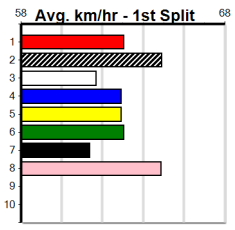

NORFOLK BUTCHERS (250+RANK)

Distance: 390m, Race Type: Grade 6, Total Prizemoney: $1,560
1st: $1,000, 2nd: $320, 3rd: $160, 4th: $80

4

3:47PM

(VIC time)

WRONG IS RIGHT (2) showed a return to form with a handy placing here and he looks suited in this event. NIMBLE SAMMI (8) led for a long way here last time and she will be in the mix again. MOONLIGHT BLONDE (4) won't be too far away.

Watchdog Tips: **2** **8** **4** **3** **Bet:** **Box Quinella 2,3,4,8 ($10 for 166.67%)**