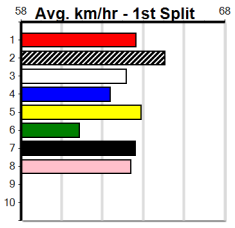

10

5:47PM

(VIC time)

MEPUNGA BLAZER @ STUD (250+RANK)

Distance: 390m, Race Type: Grade 5, Total Prizemoney: \$1,560
1st: \$1,000, 2nd: \$320, 3rd: \$160, 4th: \$80

CHASE THE MAGIC (8) recorded her solid 22.52 PB here from this draw and she can assume control through the bend. AFRO PUFF (7) has a good record here and he will be on the pace from the outset. SILVER AMBITION (4) is better than his form reads.