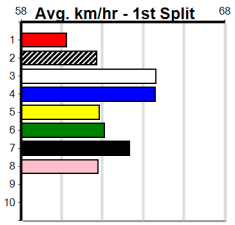

EDWARDS ELECTRICAL (250+RANK)

Distance: 450m, Race Type: Mixed 6/7, Total Prizemoney: $1,560
1st: $1,000, 2nd: $320, 3rd: $160, 4th: $80

5

4:10PM

(VIC time)

INTER BUZZ ALONG (4) showed his true talent with a handy 19.78 Healesville win and he looks well graded once again. DOUBLE RAINBOW (3) was solidly placed three runs back and she will be strong in the run home. ZULU REBEL (7) can show early pace.

Watchdog Tips: 4 3 7 6 Bet: Exacta 3,4,7/3,4,6,7 ($10 for 111.11%)

Table with columns: Form, Box, Weight, Dist, Track, Date, Time, BON, Margin, 1st/2nd (Time), PIR, Checked, Comment, W/R, Split 1, S/P, Grade.

1 BIG LEIGH [7] One paced and does not win enough races. MISS LAVA $18.00. Winning Boxes table.

2 PABLOS ELITE [7] Just not racing well enough, place claims best. SUPER PATRICIA $6.00. Winning Boxes table.

3 DOUBLE RAINBOW [7] Strong effort three runs back, main danger. MIRACLES HAPPEN $4.60. Winning Boxes table.

4 INTER BUZZ ALONG [7] Showed his true talent at Healesville, go close. INTER ELESHA $3.00. Winning Boxes table.

5 NANCY BAKER [6] One paced and has a poor record here, tested. BETTY BAKER $15.00. Winning Boxes table.

6 DR. FOREST [6] Struggles here but has the talent, keep safe. BLUE SURFONIC $4.00. Winning Boxes table.

7 ZULU REBEL [6] Better than his past three runs, major player. ZULU MYSTIQUE $6.50. Winning Boxes table.

8 SAINT ELLIE [6] Poor record here, wide the trip, next time. STRONGBETH $18.00. Winning Boxes table.

9 *** NO RESERVE ***

10 *** NO RESERVE ***