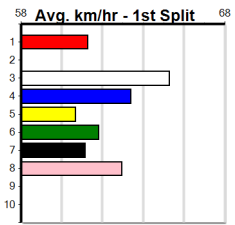

COAST FM & 3YB (250+RANK)

Distance: 390m, Race Type: Maiden, Total Prizemoney: $1,560
1st: $1,000, 2nd: $320, 3rd: $160, 4th: $80

2

3:07PM

(VIC time)

Watch the betting market. SPEEDY QUOKKA (7) was solidly placed here four runs back and he has the speed to cross and lead throughout. TINKER JANE (8) showed some talent last prep and she is expected to fire fresh. NOVA GIRL (3) stays under notice.

Watchdog Tips: **7 8 3 2** Bet: **Exacta 7,8,2,3,7,8 ($10 for 166.67%)**