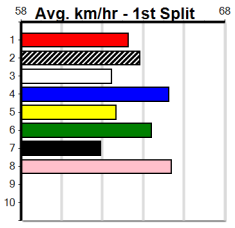

MEPUNGA CRUZER @ STUD (250+RANK)

Distance: 390m, Race Type: Grade 5, Total Prizemoney: $1,560
1st: $1,000, 2nd: $320, 3rd: $160, 4th: $80

11

6:07PM

(VIC time)

SILVER JETT (4) was far from disgraced when resuming and he will be much better for the run.
ZIPPER SHINE (8) returned to form with a solid straight track win and he will get plenty of room early on.
TYSON'S TYPHOON (7) has claims

Watchdog Tips: 4 8 7 2 **Bet:** Box Quinella 2,4,7,8 ($10 for 166.67%)