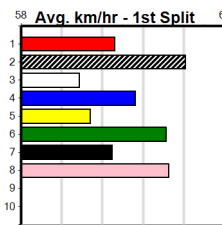

BROAD TREE CARE (250+RANK)

Distance: 450m, Race Type: Grade 5, Total Prizemoney: $1,560
1st: $1,000, 2nd: $320, 3rd: $160, 4th: $80

7

4:50PM

(VIC time)

INGA LUNA (6) was far from disgraced here last week and she can go one better today. BINGO RINGO (4) is far better than his form reads and he will be strong in the run home. MOLLY TESSA (2) can run a cheeky race.

Watchdog Tips: **6** **4** **2** **1** **Bet:** **Trifecta 4,6/1,2,4,6/1,2,4,5,6,8 ($10 - 41.67%)**