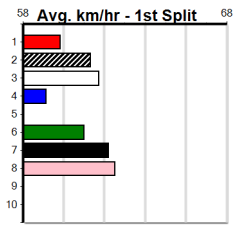

MACEY'S BISTRO (250+RANK)

Distance: 450m, Race Type: Maiden, Total Prizemoney: $1,560
1st: $1,000, 2nd: $320, 3rd: $160, 4th: $80

1

2:42PM
(VIC time)

ONETANGI ISLAND (3) has been placed in six of 12 to date and she won't get a better chance to score. INGA MARK (8) has been placed in three of his past four and he will get plenty of room early on. MAC CRUZ (7) can run a cheeky race.

Watchdog Tips: **3** **8** **7** **6** **Bet:** **Exacta 3,8/3,6,7,8 ($10 for 166.67%)**