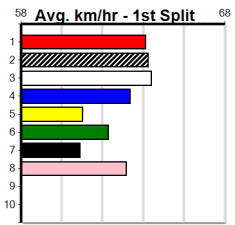

GAZER'S LANE (6) was a dominant 22.39 Ballarat winner last time and he should prove too classy again. OVER VALUE (1) was luckless here last week and he is drawn to make amends. MAXIMUM SOPHIE (4) can come out running.

Watchdog Tips: **6** **1** **4** **2** Bet: **Quinnella 6/1,2,4 ($10 for 333.33%)**