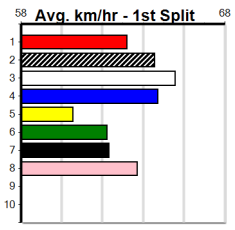

FIND US ON FACEBOOK (250+RANK)

Distance: 450m, Race Type: Grade 5, Total Prizemoney: $1,560
1st: $1,000, 2nd: $320, 3rd: $160, 4th: $80

6

4:27PM

(VIC time)

SLINGSHOT BRUNO (4) beat a similar line-up here last week in 25.79 and he should prove hard to reel in again. ATTITUDE (8) has a good record here and he can settle on the speed, while MISS ZEUS (1) is better than her form indicates.

Watchdog Tips: **4** **8** **1** **2** **Bet:** **Trifecta 4,8/1,2,4,8/1,2,4,6,8 ($10 - 55.56%)**