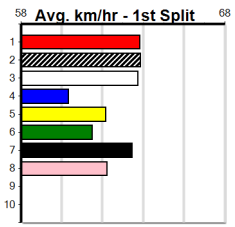

GREYHOUND CLUBS VICTORIA (250+RA)

Distance: 390m, Race Type: Grade 5, Total Prizemoney: $1,560
1st: $1,000, 2nd: $320, 3rd: $160, 4th: $80

Watchdog Tips: 6 1 2 3 Bet: Quinella 6/1,2,3 ($10 for 166.67%)

SILVER HARP (6) can show slick early speed at times and she won't find an easier race to win. BUGS (1) has a good record here and he should be in the firing line from the outset. OUR RYKER (2) is expected to race well fresh.

Main table containing race details for 10 races, including dog names, trainers, owners, and winning boxes.