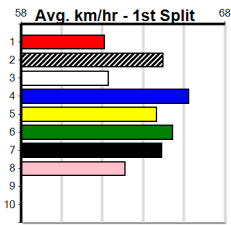

Horsham

GREYHOUND ADOPTION PROGRAM

Distance: 410m, Race Type: Grade 5, Total Prizemoney: \$3,000
1st: \$1,950, 2nd: \$600, 3rd: \$300, 4th: \$150

5

7:07PM

(VIC time)

BELLA SUGAR (6) is normally reliable at box rise and she can atone for her disappointing run here last week. BATMAN'S DREAMS (2) was far from disgraced at Shepparton and he will be on the pace throughout. ASTON SUNDANCE (1) has the right draw.