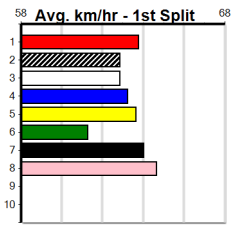

Horsham

WIMMERA MALLEE VET SERVICES

Distance: 410m, Race Type: Grade 6, Total Prizemoney: \$3,000
1st: \$1,950, 2nd: \$600, 3rd: \$300, 4th: \$150

9

8:35PM

(VIC time)

TIFFANY KEEPING (8) will find this easier than her most recent racing and she has the speed to cross and lead. SUMMER SEASON (3) is better than her past few runs and she can settle near the speed, while HENRY THE HAWK (4) is nearing another win.