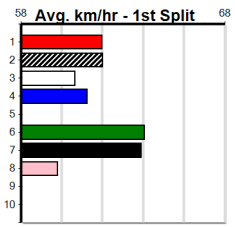

Horsham

WARRACK MOTEL (1-3 WINS)(250+ RANK)

Distance: 485m, Race Type: Restricted Win, Total Prizemoney: \$3,440
1st: \$2,230, 2nd: \$690, 3rd: \$345, 4th: \$175

3

6:24PM

(VIC time)

DELILAH DASH (7) was a dominant 23.27 winner here two runs back and she may be suited to this distance range. JOHNNY FATBOY (3) has been placed in three of four here and he should be prominent throughout. DIEGO (6) can run a cheeky race.