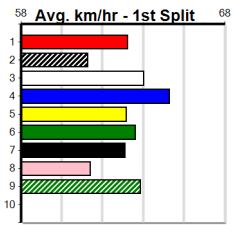

WATTS PRICE ACCOUNTANTS

Distance: 485m, Race Type: Mixed 4/5, Total Prizemoney: $5,360
1st: $3,470, 2nd: $1,080, 3rd: $540, 4th: $270

Watchdog Tips: **3** **1** **7** **5** **Bet:** Trifecta 1,3/1,3,5,7/1,2,3,5,6,7 ($10 - 41.67%)

1 TOM KEEPING (NSW)[5] *In form, drawn to lead them up, danger*
BEF D Aug-20 FERNANDO BALE **CAITLYN KEEPING** **$3.60**

Trainer: Matthew Lanigan (Rowsley)

3rd (4)	34.3	450	SHP	R7	26-Aug-22	25.62	24.67	1.75LIVANKA TEA (25.50)	M/333	. . . . .	6.93	$3.10	5
2nd (6)	34.4	450	BAL	R5	31-Aug-22	25.69	25.32	1.25FLAMBOYANT LAD (25.61)	M/122	. . . . .	6.71	$2.80	5
2nd (1)	34.4	450	BAL	R7	07-Sep-22	25.42	25.02	0.25LKANJUI EXILED (25.41)	Q/112	. . . . .	6.59	$2.50	5
1st (1)	34.8	460	GEL	R4	23-Sep-22	26.10	25.61	0.75LWEBLEC HAWK (26.14)	M/111	. . . . .	6.58	$2.30	5

Owner(s): G Lanigan

Winning Boxes

1	2	3	4	5	6	7	8
2	1		1				1
Prize	$11,455.00						
Best	NBT						
Starts	21-5-4-4						
Trk/Dst	1-0-0-1						
APM	$6797						

2 CAPS LOCK ON [5] *Strong Geelong winner two runs back, place hope*
BK D Sep-18 DALGETTY **ZIPPY'S ME MUM** **$10.00**

Trainer: Michael Katsiris (Thomastown)

2nd (3)	32.7	450	BAL	R7	10-Sep-22	25.99	25.44	0.10LRANGER MICK (25.98)	M/554	. . . . .	6.80	$6.60	SH
2nd (8)	32.4	460	GEL	R8	16-Sep-22	26.37	26.03	2.75LACCLAIMED (26.18)	M/543	. . . . .	6.92	$12.70	SF
1st (1)	32.6	460	GEL	R8	20-Sep-22	26.11	25.98	6.00LSILVER COMPASS (26.52)	M/221	. . . . .	6.75	$2.00	5
4th (8)	32.4	450	SHP	R5	26-Sep-22	25.71	25.26	5.00LZYLON BALE (25.37)	Q/576	. . . . .	6.80	$14.00	5

Owner(s): M Katsiris

Winning Boxes

1	2	3	4	5	6	7	8
2	1		2	1	1	2	
Prize	$19,330.00						
Best	FSH						
Starts	58-9-10-7						
Trk/Dst	0-0-0-0						
APM	$5656						

ENG HOR 2022-10-04

3 CRYMELON COMET [5] *Goes well here, gets a nice run through, go close*
RBD D Apr-19 HAWK ALONE **CRYMELON HOLLY** **$3.50**

Trainer: Ian Bibby (Warracknabeal)

3rd (5)	31.4	595	SAN	R7	01-Sep-22	34.57	34.11	0.50LAMBUSHED (34.55)	M/1111	. . . . .	9.21	$25.40	5
7th (6)	31.9	595	SAN	R6	08-Sep-22	35.19	34.51	7.50LSUPER MARLI (34.70)	M/7666	. . . . .	9.65	$6.60	5
1st (7)	31.8	450	WBL	R7	15-Sep-22	25.63	25.04	1.00LTAPERING OFF (25.69)	M/885	. . . . .	7.10	$31.40	5
7th (7)	31.0	410	HOR	R7	27-Sep-22	23.85	23.47	5.50LZIGZAG CABANG (23.47)	M/77	. . . . .	10.74	$32.00	FFA

Owner(s): BMBB (SYN), I Bibby, P Borradaile, O Mcgovern, J Bibby

Winning Boxes

1	2	3	4	5	6	7	8
1	3	1				2	
Prize	$27,135.00						
Best	27.51						
Starts	64-7-11-14						
Trk/Dst	27-4-7-4						
APM	$8864						

ENG HOR 2022-10-04

4 TAPERING OFF [5] *Likely to get buried back mid race, tough ask*
BK D Feb-19 BARCIA BALE **TEAR AWAY BABE** **$8.00**

Trainer: Raymond Mahony (Southern Cross)

6th (7)	38.0	450	WBL	R8	11-Aug-22	25.82	25.22	6.00LDANIEL AVOCADO (25.41)	S/775	. . . . .	6.88	$36.90	5
2nd (2)	37.7	450	WBL	R7	15-Sep-22	25.69	25.04	1.00LCRYMELON COMET (25.63)	M/662	. . . . .	6.85	$39.80	5
4th (4)	37.9	450	WBL	R8	22-Sep-22	25.57	25.20	5.00LSILVER BRUTE (25.23)	M/765	. . . . .	6.78	$48.90	5H
5th (6)	37.8	450	WBL	R7	29-Sep-22	25.91	25.15	11.00LACTION GIRL (25.15)	M/855	. . . . .	6.92	$62.00	5F

Owner(s): D Dalton

Winning Boxes

1	2	3	4	5	6	7	8
2		2		1			2
Prize	$15,840.00						
Best	NBT						
Starts	51-7-12-8						
Trk/Dst	3-0-1-1						
APM	$5407