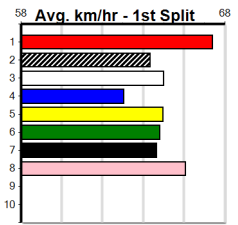

Horsham

PALACE HOTEL WARRACKNABEAL

Distance: 410m, Race Type: Grade 5, Total Prizemoney: \$3,000
1st: \$1,950, 2nd: \$600, 3rd: \$300, 4th: \$150

7

7:54PM

(VIC time)

ZAMBORA RICHIE (1) has been racing well in stronger company of late and he is drawn to settle close to the speed. GASTROCNEMIUS (8) has been dominant in his past two from this draw and he should fire again. SPRING SCOUT (7) has the talent.