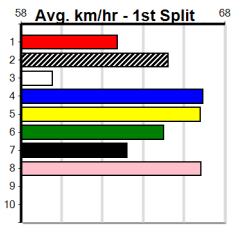

Suggested Quaddie:

1st Leg: 1,2,4,6 2nd Leg: 3
 3rd Leg: 1,6,7 4th Leg: 1,3,7
 Cost: \$50 for 138.89%

Download Now

Mobile Form Guide

Average Winning Time:

Distance	Grade	Avg. Time
410m	Free For All	23.19
410m	Mixed 6/7	23.38
410m	Grade 5	23.39
410m	Restricted Win	23.40
410m	Grade 6	23.45
410m	Grade 5 No Penalty	23.48
410m	Maiden	23.56
485m	Mixed 4/5	27.32
485m	Restricted Win	27.48

Track Record:

Distance	Time	Greyhound	Date Set
410m	22.641	ORIENTAL AMBER	16-Feb-21
485m	26.662	SODA TITAN	05-Feb-22

Horsham

HORSHAM DOORS & GLASS

Distance: 410m, Race Type: Mixed 6/7, Total Prizemoney: \$3,000
1st: \$1,950, 2nd: \$600, 3rd: \$300, 4th: \$150