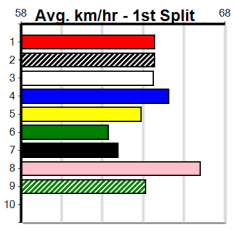

SHIMA SHINE AT STUD (250+ RANK)

Distance: 410m, Race Type: Grade 5 No Penalty, Total Prizemoney: $3,000
1st: $1,950, 2nd: $600, 3rd: $300, 4th: $150

KRYSTAL BALE (4) beat a good one at Ballarat two runs back and she looks very well graded in this event. MAXIMUM SAM (1) is a consistent type and she will be on the pace from the outset. CRACKERJACK JET (7) was brilliant last time out.

Watchdog Tips:

4 1 7 8

Bet: Trifecta 1,4/1,4,7,8/1,2,3,4,7,8 ($10 - 41.67%)