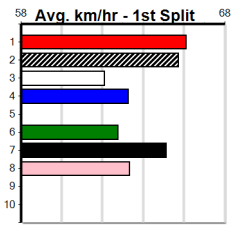

Horsham

CHS GROUP (1-3 WINS)(250+ RANK)

Distance: 485m, Race Type: Restricted Win, Total Prizemoney: $3,440
1st: $2,230, 2nd: $690, 3rd: $345, 4th: $175

4

6:47PM

(VIC time)

ELECTRA GLIDE (8) was a slashing 22.12 Ballarat winner two runs back and he will exit the same draw tonight. AEROPLANE HARLOW (7) has shown improvement of late and she will be on the pace from the outset. BRUCE'S RUSLIE (6) is never far away.

Watchdog Tips: **8** **7** **6** **3** **Bet:** **Quinnella 8/3,6,7 ($10 for 333.33%)**